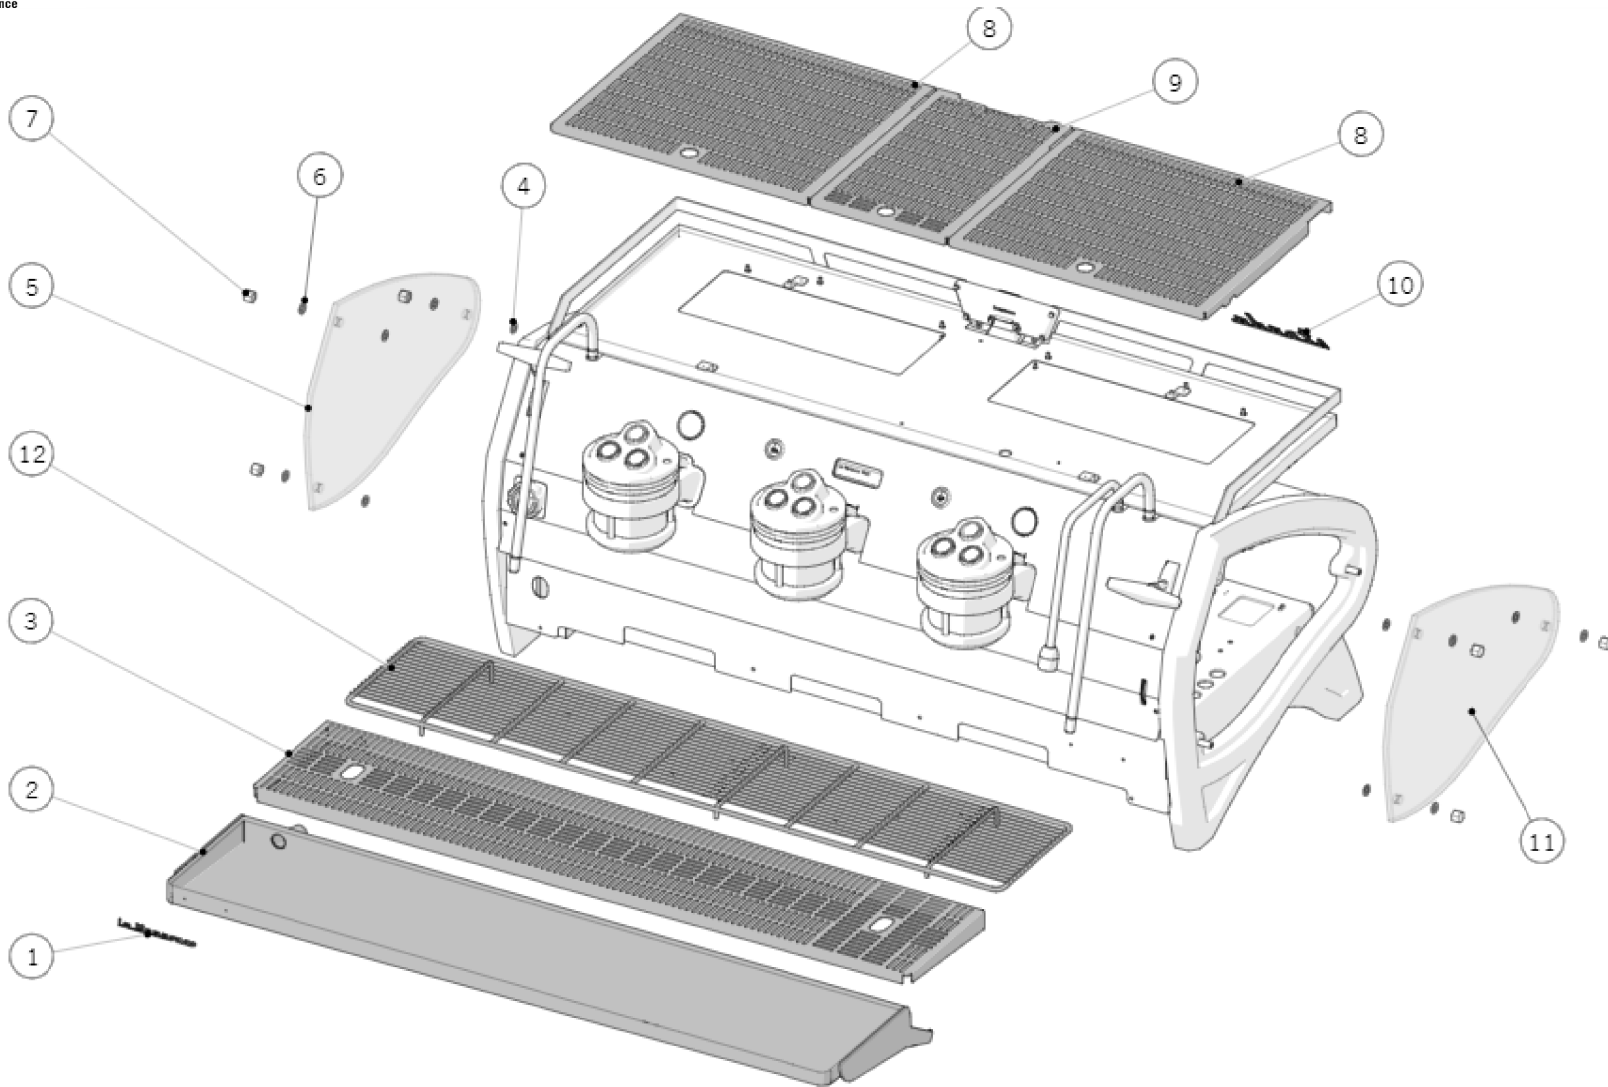

la marzocco
handmade in florence

PARTS STRADA S

la marzocco
handmade in florence

10 - BODY PANEL ASSEMBLY

la marzocco

handmade in florence

Item	Part number	Description
0001	D.4.053	LOGO LA MARZOCCO STRADA S
0002	C.1.115.03	TRAY DRAIN STRADA 2GR
0002	C.1.089.03	TRAY DRAIN STRADA 3GR
0003	C.1.116.01	GRID DRAIN STRADA 2GR
0003	C.1.090.01	GRID DRAIN STRADA 3GR
0004	I.6.002	WASHER 8.1X14X1 PA TRASPARENT
0005	C.5.020.DX	GLASS RIGHT STRADA X-S
0006	L1003	WASHER 8,5X14X1,5 S/S A2
0007	I.1.036	CAP NUT M8 H12 WR 13 S/S
0008	C.1.697.3	CUP TRAY GRID LARGE STRADA X-S 3GR
0008	C.1.697.2.DX	CUP TRAY GRID LARGE RIGHT STRADA X-S 2GR
0008	C.1.697.2.SX	CUP TRAY GRID LARGE LEFT STRADA X-S 2GR
0009	C.1.696	CUP TRAY GRID SMALL STRADA X-S
0010	D.4.054	LOGO BACK PANEL STRADA S
0011	C.5.020.SX	GLASS LEFT STRADA X-S
0012	C.1.664.2	WIRE GRID 2GR STRADA S
0012	C.1.664.3	WIRE GRID 3GR STRADA S