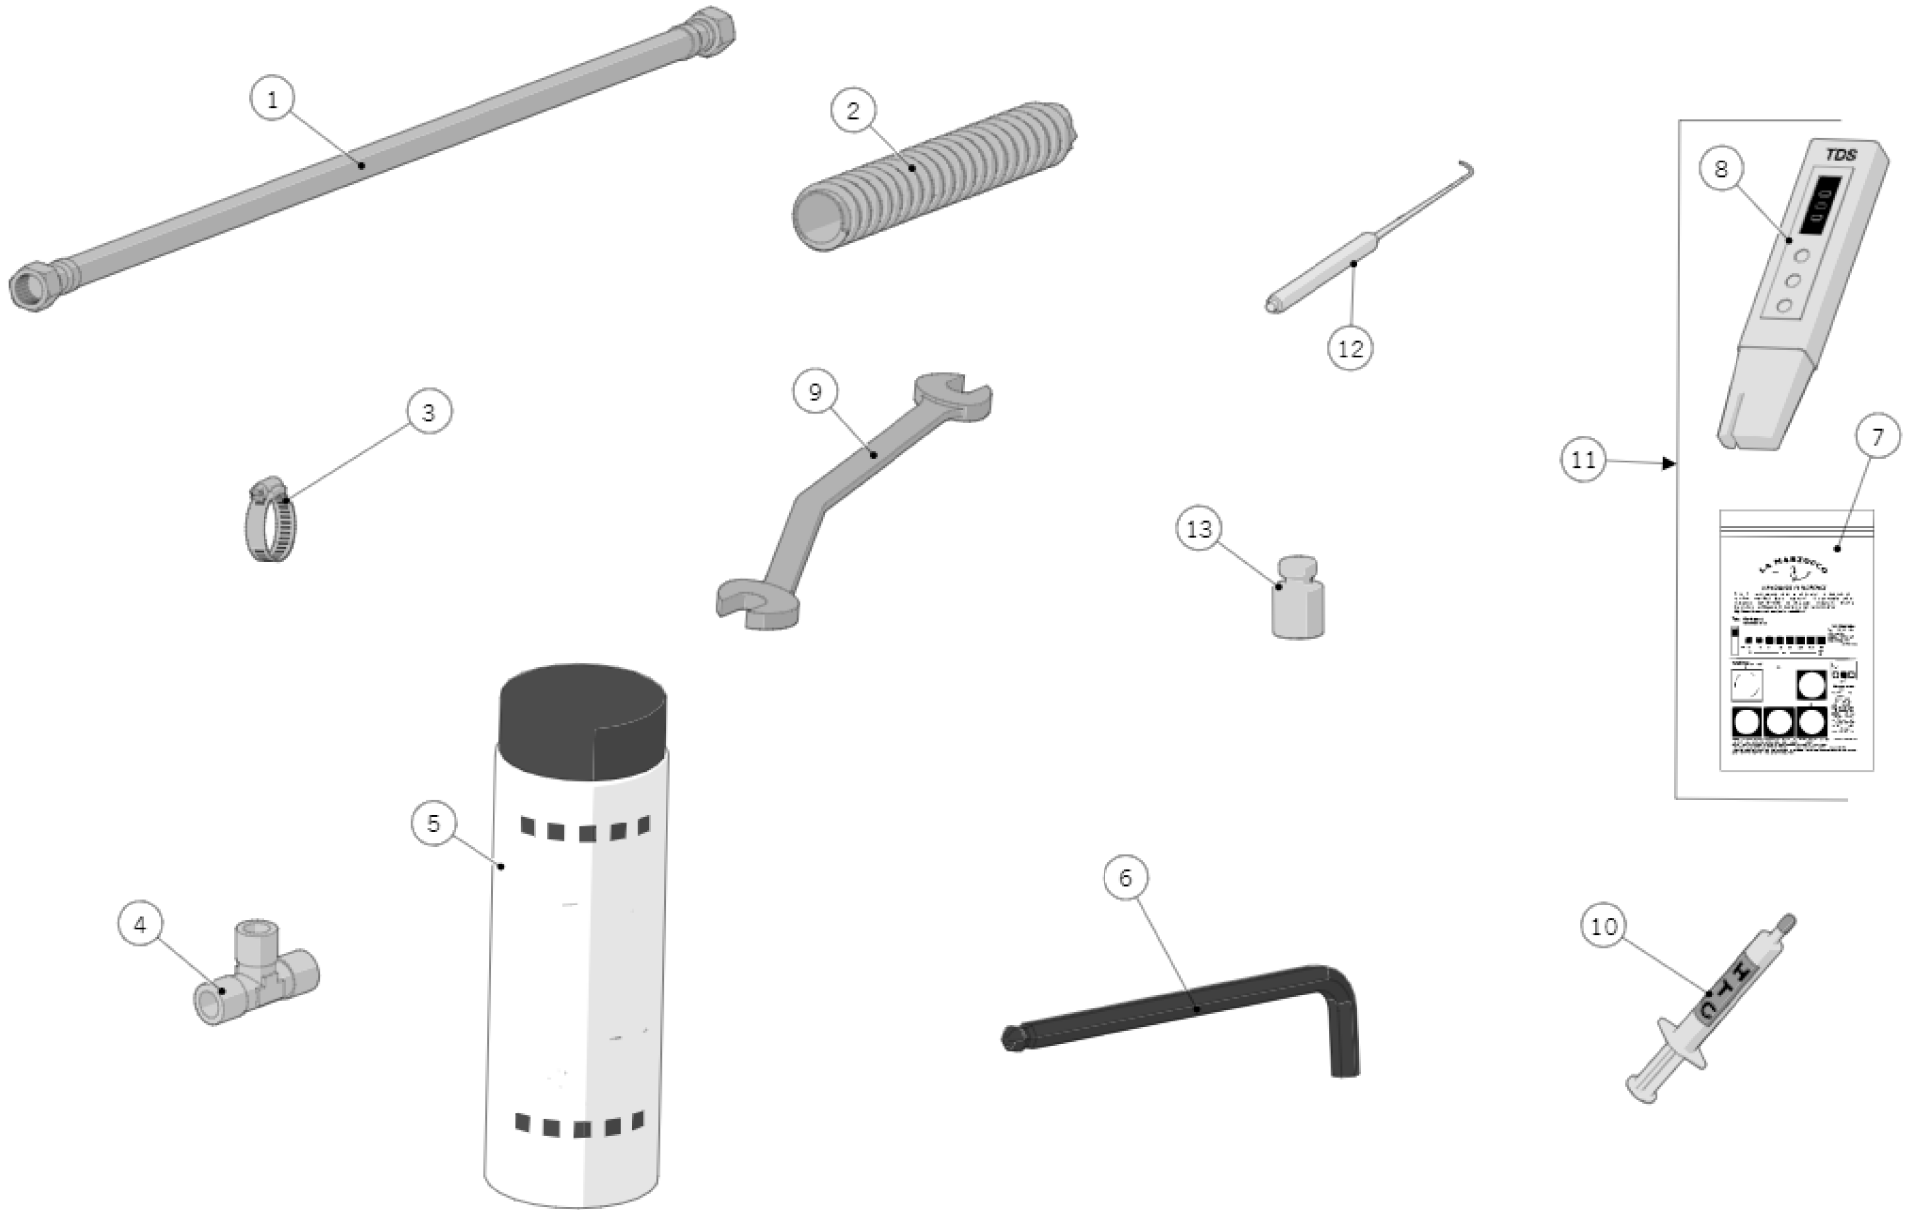

Item	Part number	Description
0018	A.5.126	PORTAFILTER FIXED SINGLE SPOUT MAPLE
0018	A.5.128	PORTAFILTER FIXED SINGLE SPOUT WALNUT
0019	L111/2MW.R	PORTAFILTER DOUBLE SPOUT MAPLE
0019	L111/2WW.R	PORTAFILTER DOUBLE SPOUT WALNUT
0020	L111/1MW.R	PORTAFILTER SINGLE SPOUT MAPLE
0020	L111/1WW.R	PORTAFILTER SINGLE SPOUT WALNUT

la marzocco
handmade in florence

240 - SCALES VERSION - PORTAFILTER ASSEM

1

2

3

la marzocco

handmade in florence

Item	Part number	Description
0001	931-2	2 PRECISION PORTAFILTER KIT
0002	931-3	3 PRECISION PORTAFILTER KIT
0003	932	4x 17g S/S PRECISION FILTER BASKET KIT
0003	947	4x 14g S/S PRECISION FILTER BASKET KIT
0003	948	4x 21g S/S PRECISION FILTER BASKET KIT

la marzocco
handmade in florence

250 - HOSE AND ACCESSORIES

la marzocco

handmade in florence

Item	Part number	Description
0001	L305/050.01	BRAIDED HOSE G3/8F 50CM
0001	L305/120.01	BRAIDED HOSE G3/8F 120CM
0001	L305/210.01	BRAIDED HOSE G3/8F 210CM
0001	L306/050	BRAIDED HOSE 3/8COMPR. 50CM NSF
0001	L306/120	BRAIDED HOSE 3/8COMPR. 120CM NSF
0001	L306/210	BRAIDED HOSE G3/8F 210CM NSF
0001	L306/210/C	BRAIDED HOSE G3/8F 90° 210CM NSF
0001	T.5.003	BRAIDED HOSE 3/8COMPR. 210CM NSF
0002	L308	CLEAR ARMOURED DRAIN HOSE
0003	L312	HOSE CLAMP 16/25 H9 W2 AISI430
0004	A.2.022.01	TEE FITTING R3/8M WR17 BRASS TREATED
0005	F.9.021	PULY CAFF Plus® LA MARZOCCO
0006	UT005	ALLEN KEY 5 WITH BALL END
0007	F.9.000.01	MULTIPLE PARAMETER TEST KIT
0008	F.9.003	DIGITAL TDS METER
0009	UT108	BENT WRENCH WR13 FOR GROUP TUBE
0010	F.1.065	HTC THERMAL COMPOUND SYRINGE 2ML
0011	941	WATER TEST KIT
0012	UT008	GASKET PICK
0013	F.3.050	LOAD 100g TO CALIBRATE SCALES
1000	I.2.009	SPACER H10 F/M M3X8/M3X8 WR5.5 BRASS N.