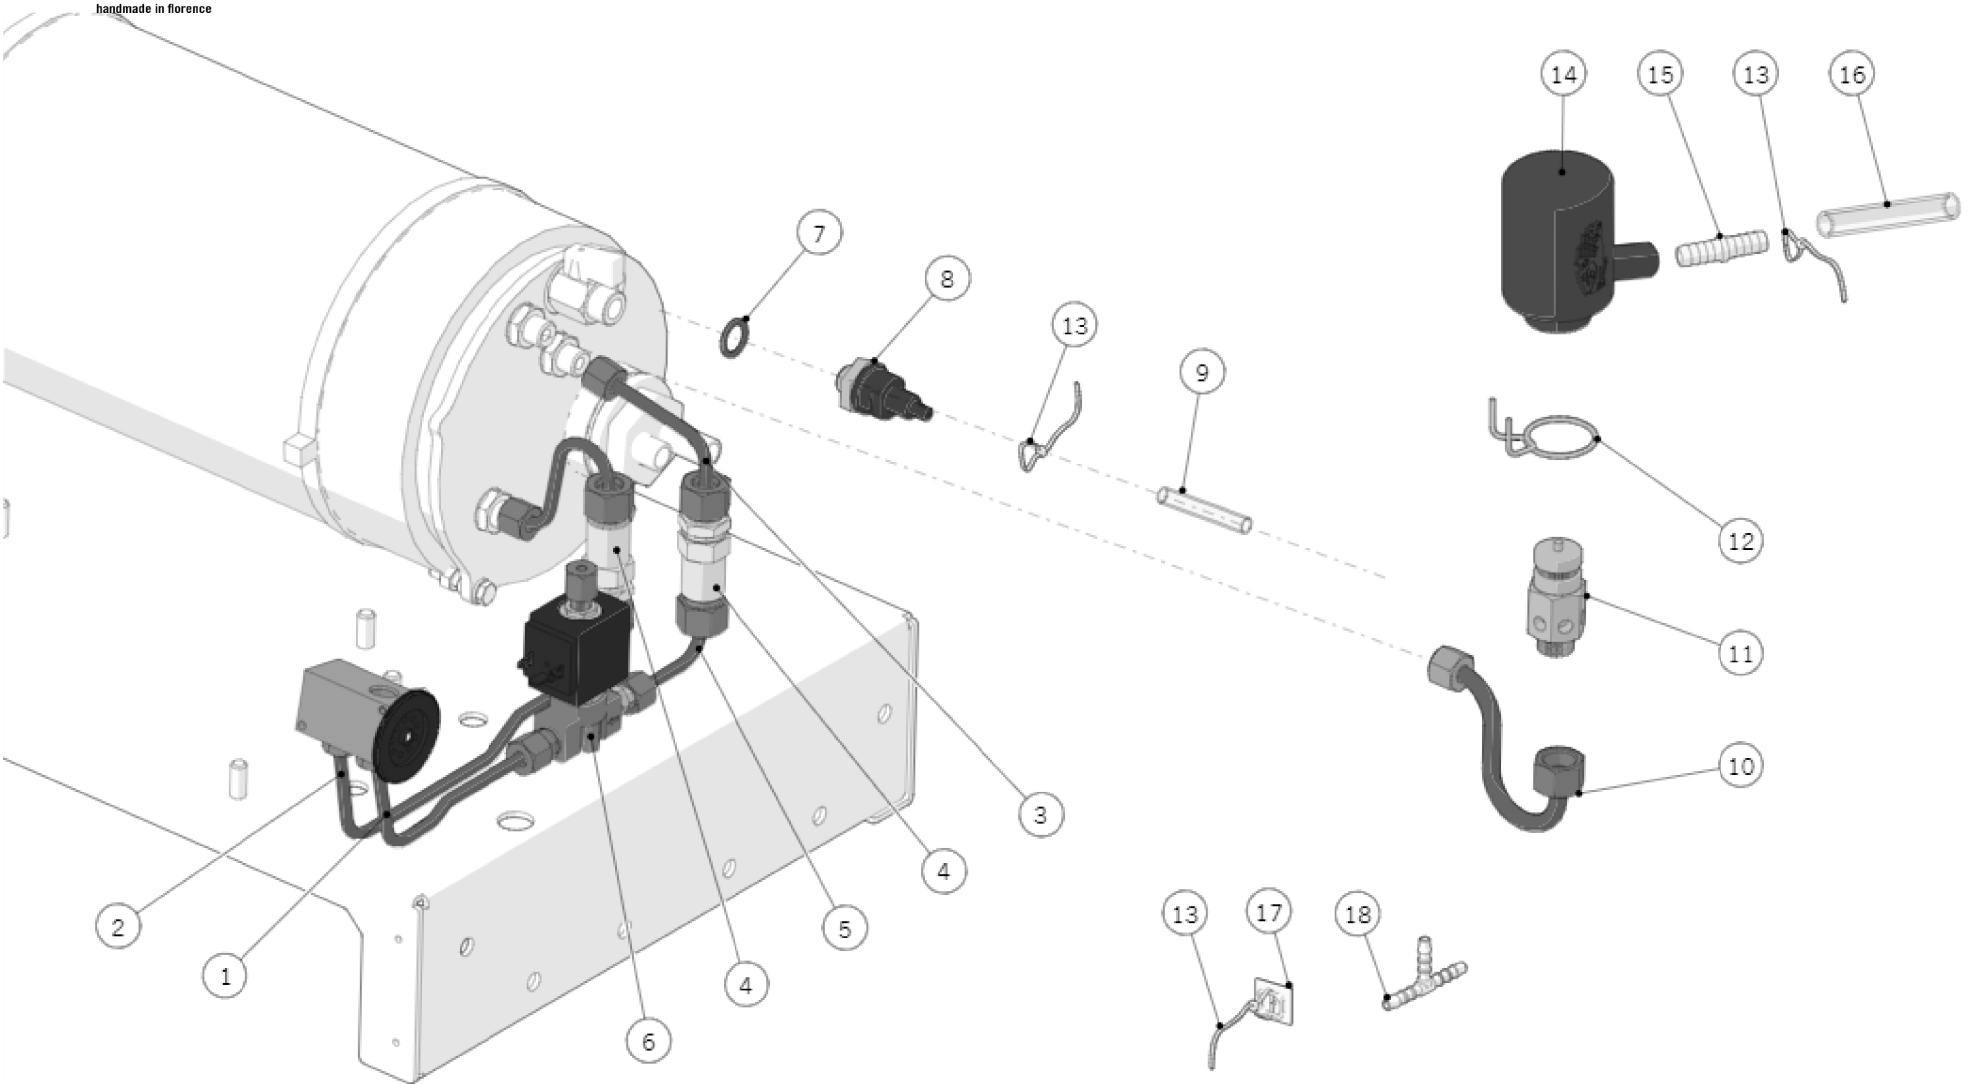

la marzocco
handmade in florence

130 - HYDRAULIC ASSEMBLY