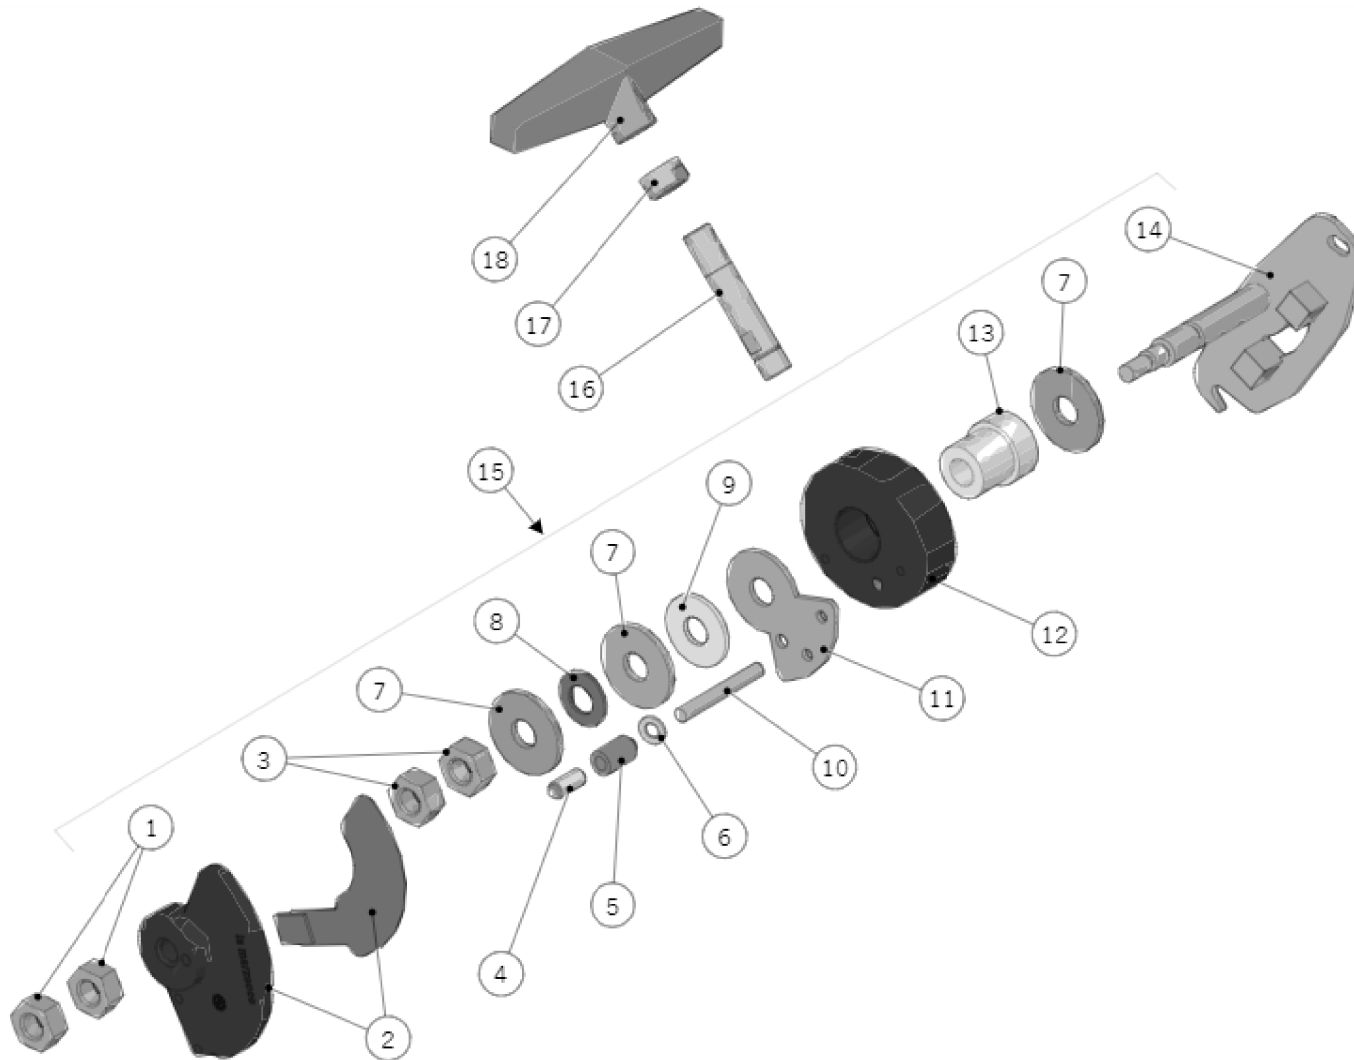

la marzocco
handmade in florence

80 - STEAM VALVE ASSEMBLY