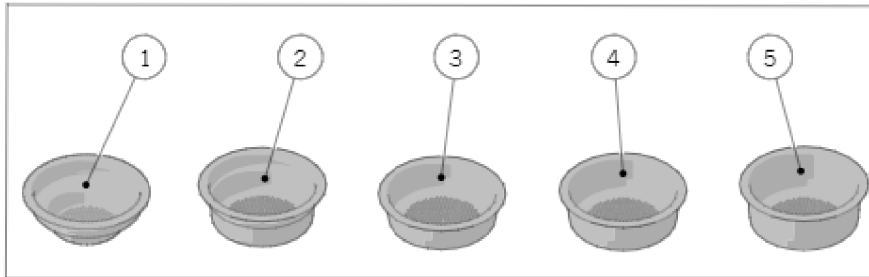

la marzocco
handmade in florence

220 - FILTER

FOR LA MARZOCCO SWIFT GRINDER