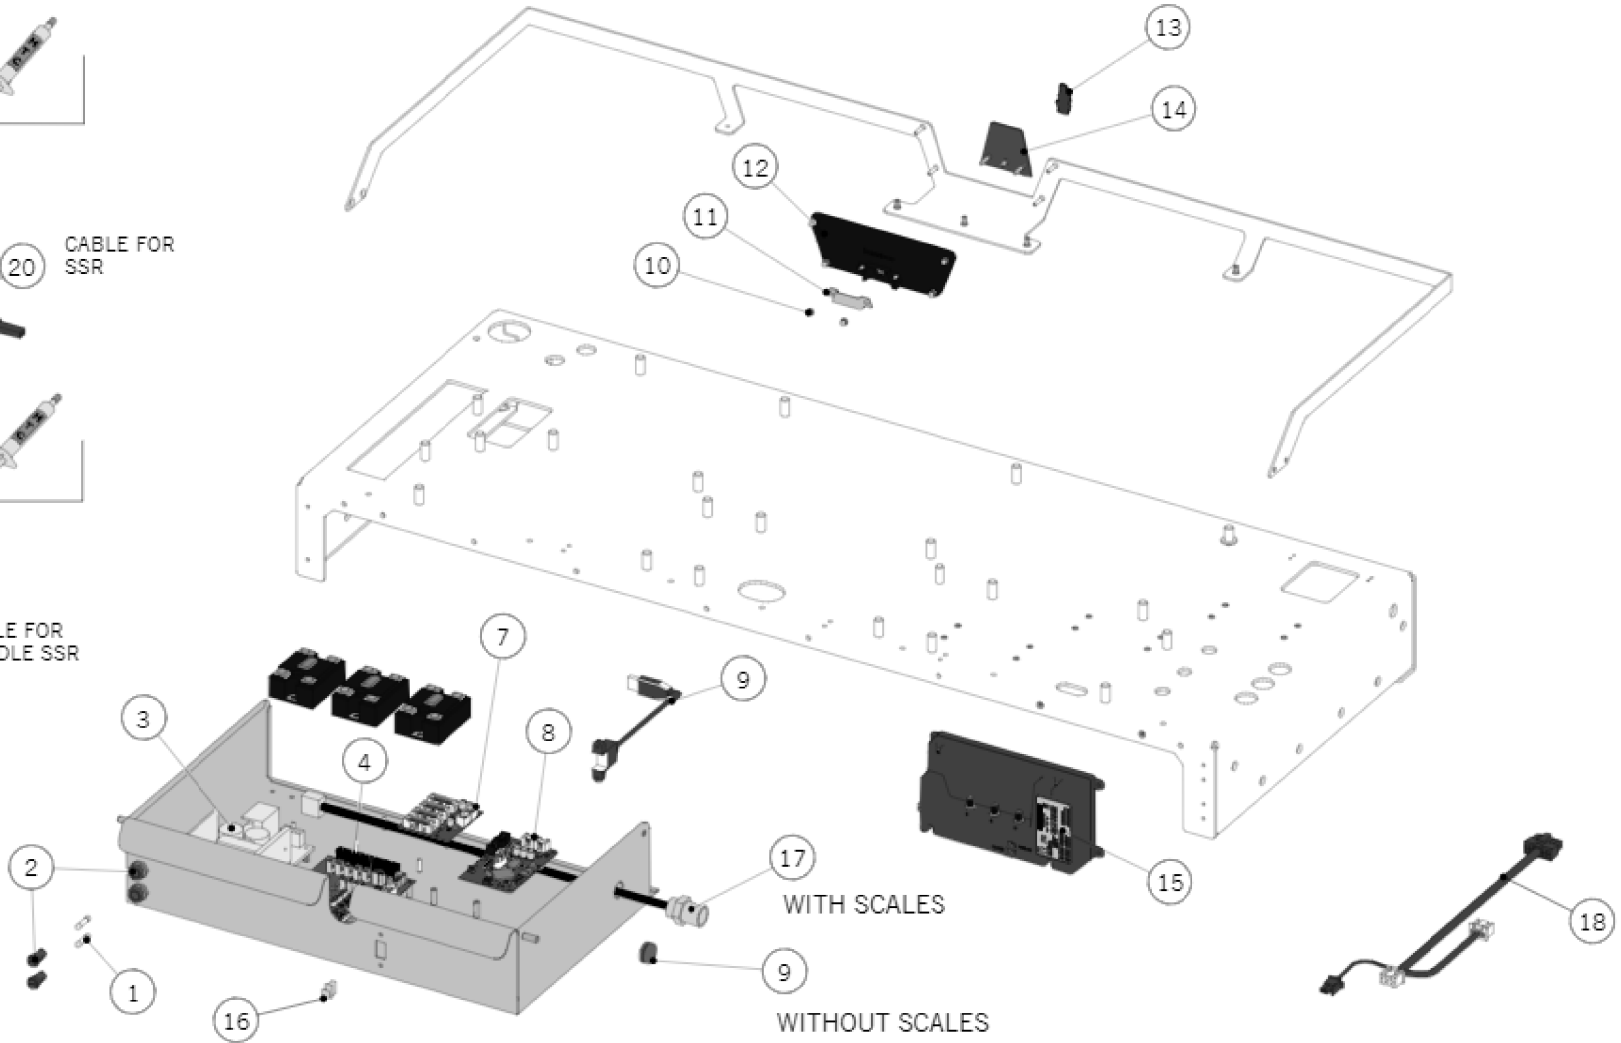

la marzocco

handmade in florence

40 - ELECTRICAL SYSTEM

6

FOR 2GR

CABLE FOR
SSR

20

5

CABLE FOR
DOUDLE SSR

19

FOR 3GR