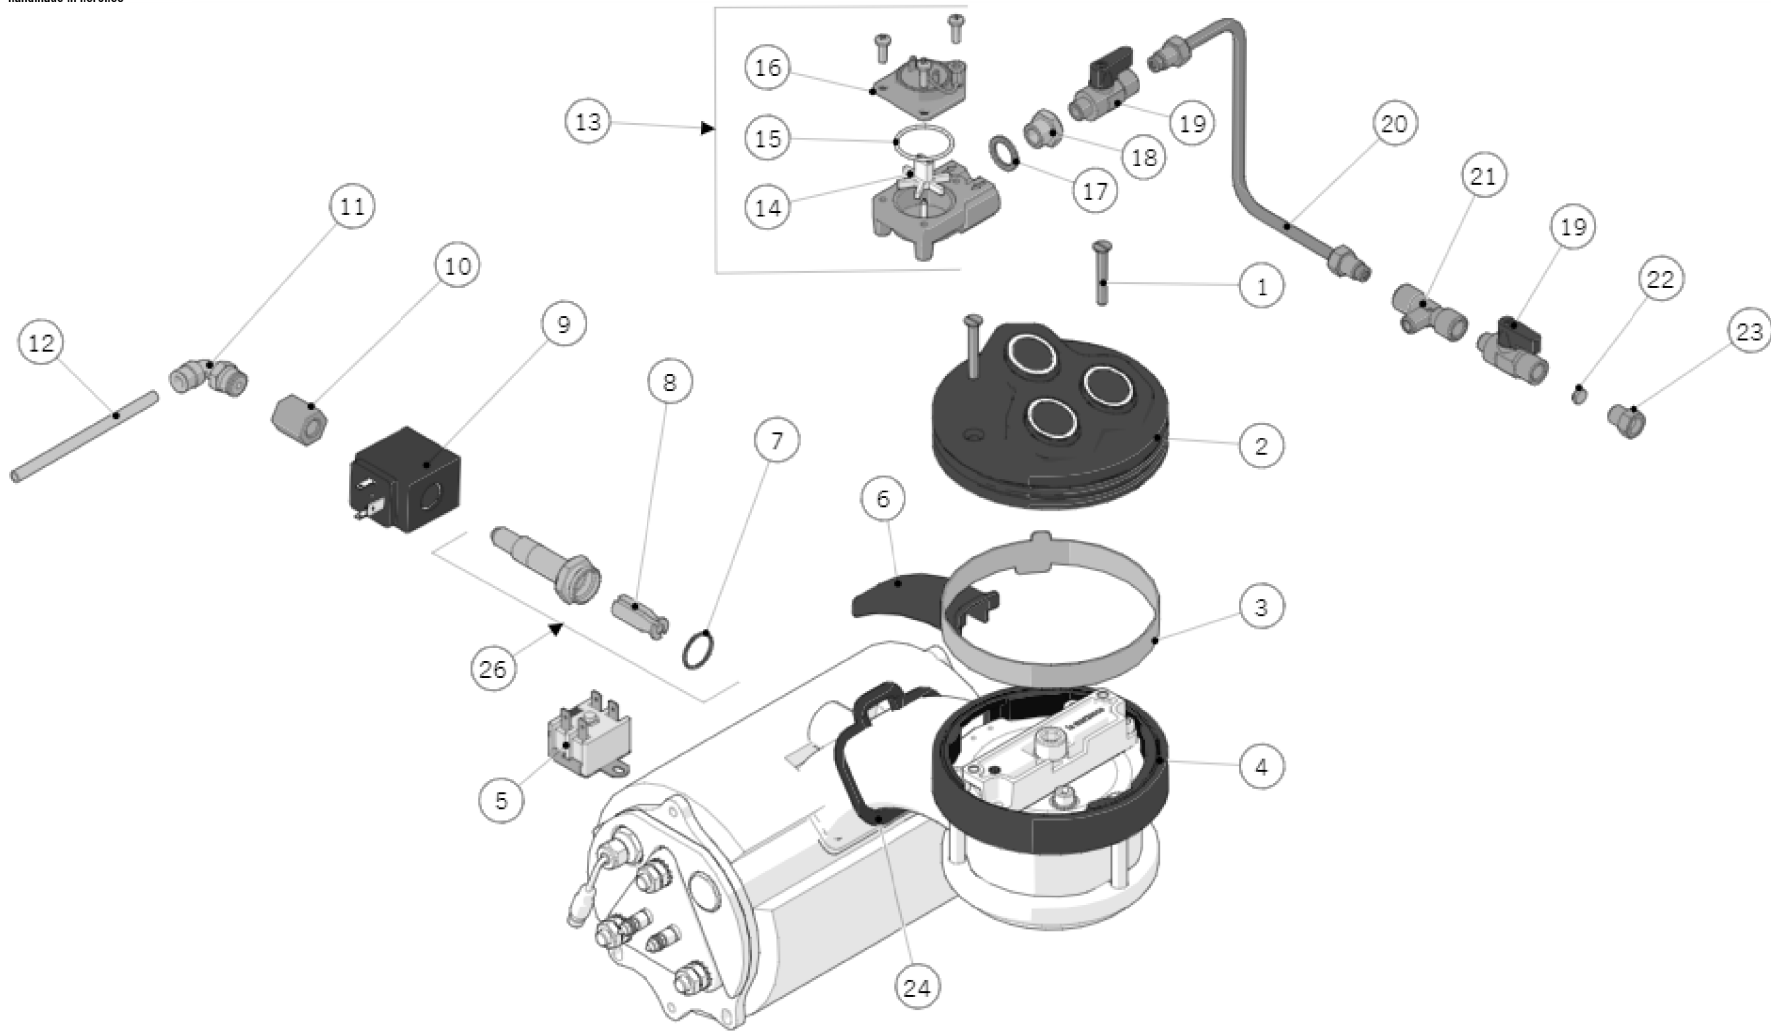

la marzocco
handmade in florence

140 - COFFEE BOILER