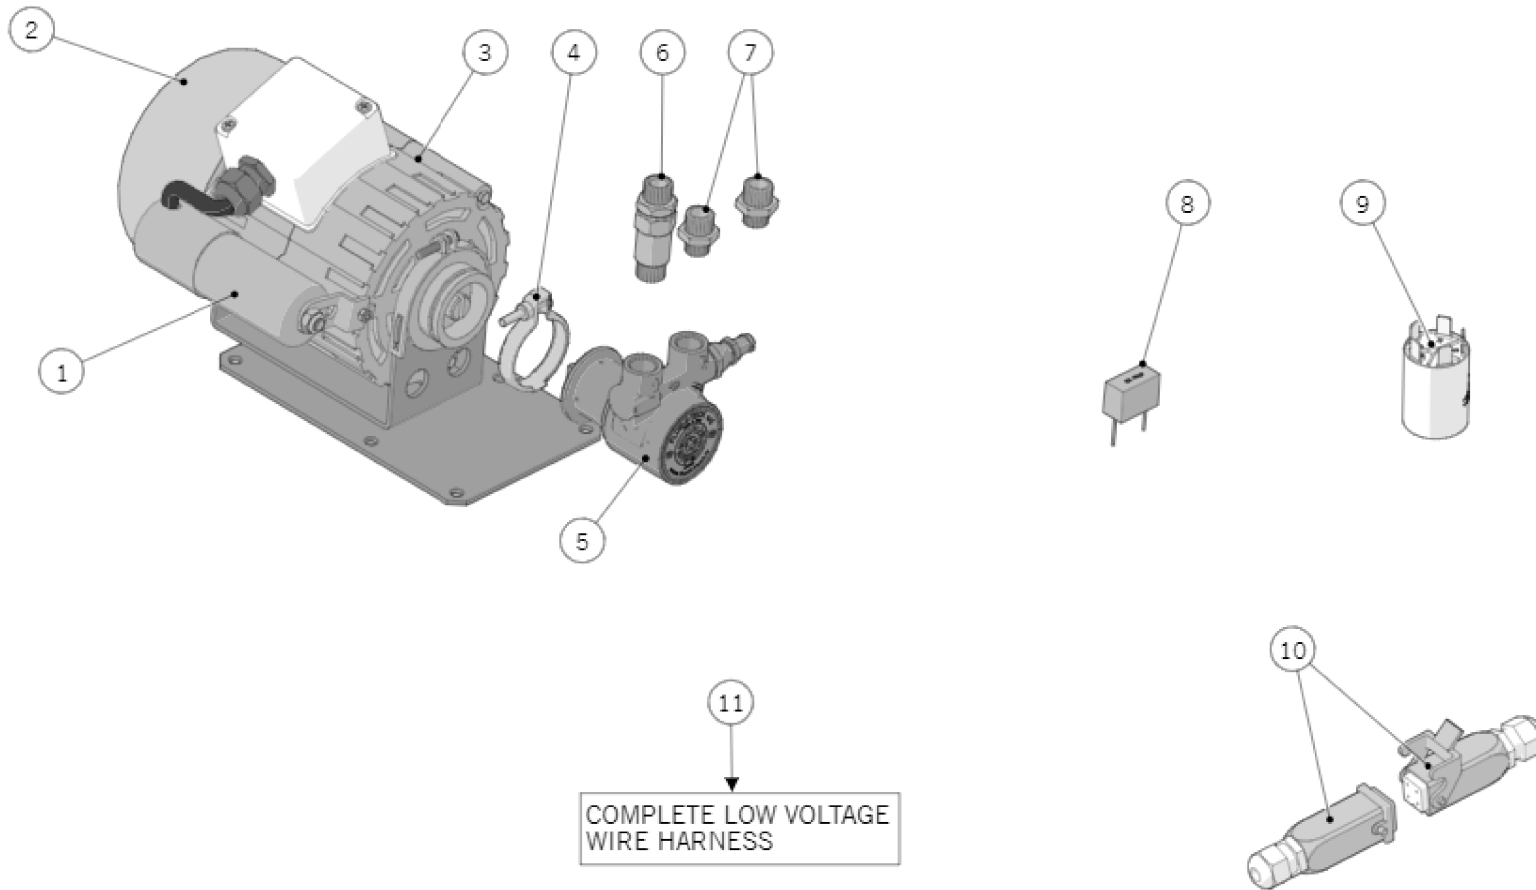

la marzocco
handmade in florence

210 - ELECTRICAL SYSTEM AND PUMP