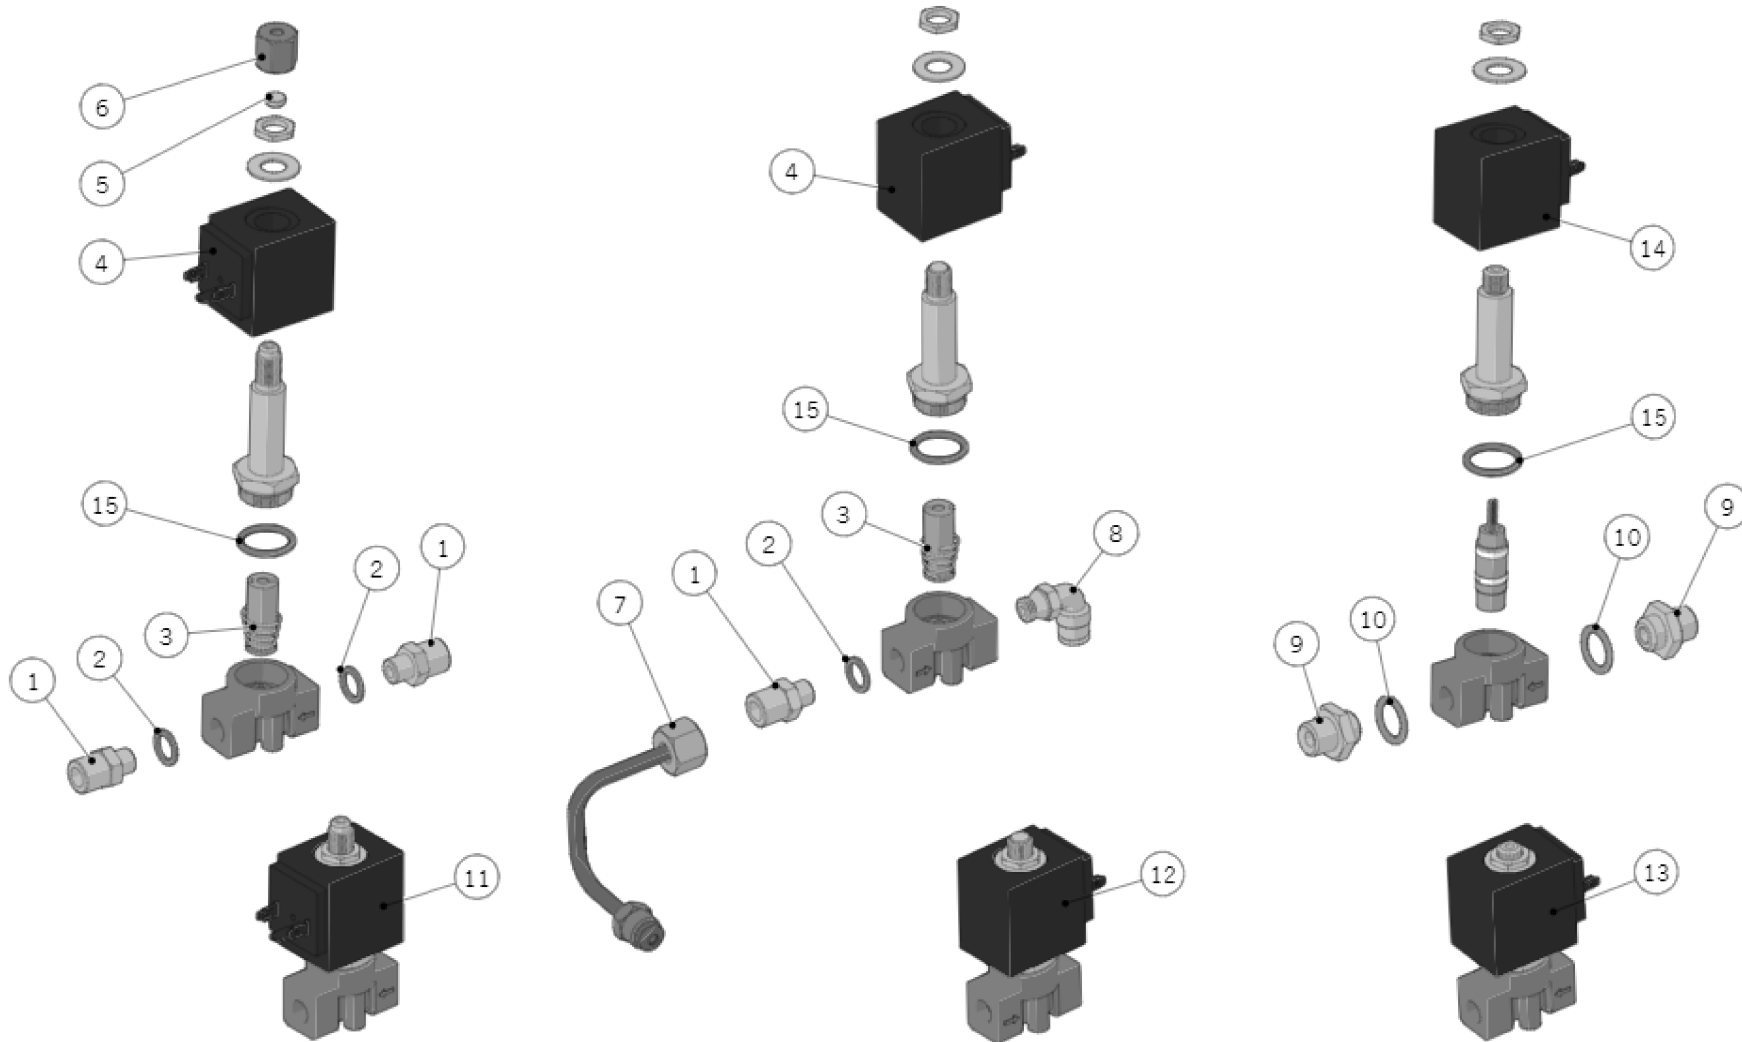

la marzocco
handmade in florence

110 - FITTING AND VALVES