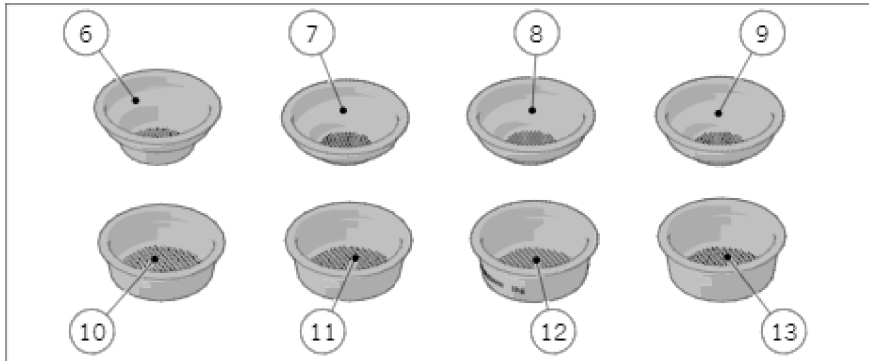

la marzocco
handmade in florence

220 - FILTER

FOR LA MARZOCCO SWIFT GRINDER

RIDGELESS

STANDARD VERSION

X - TESTED & CERTIFIED

la marzocco

handmade in florence