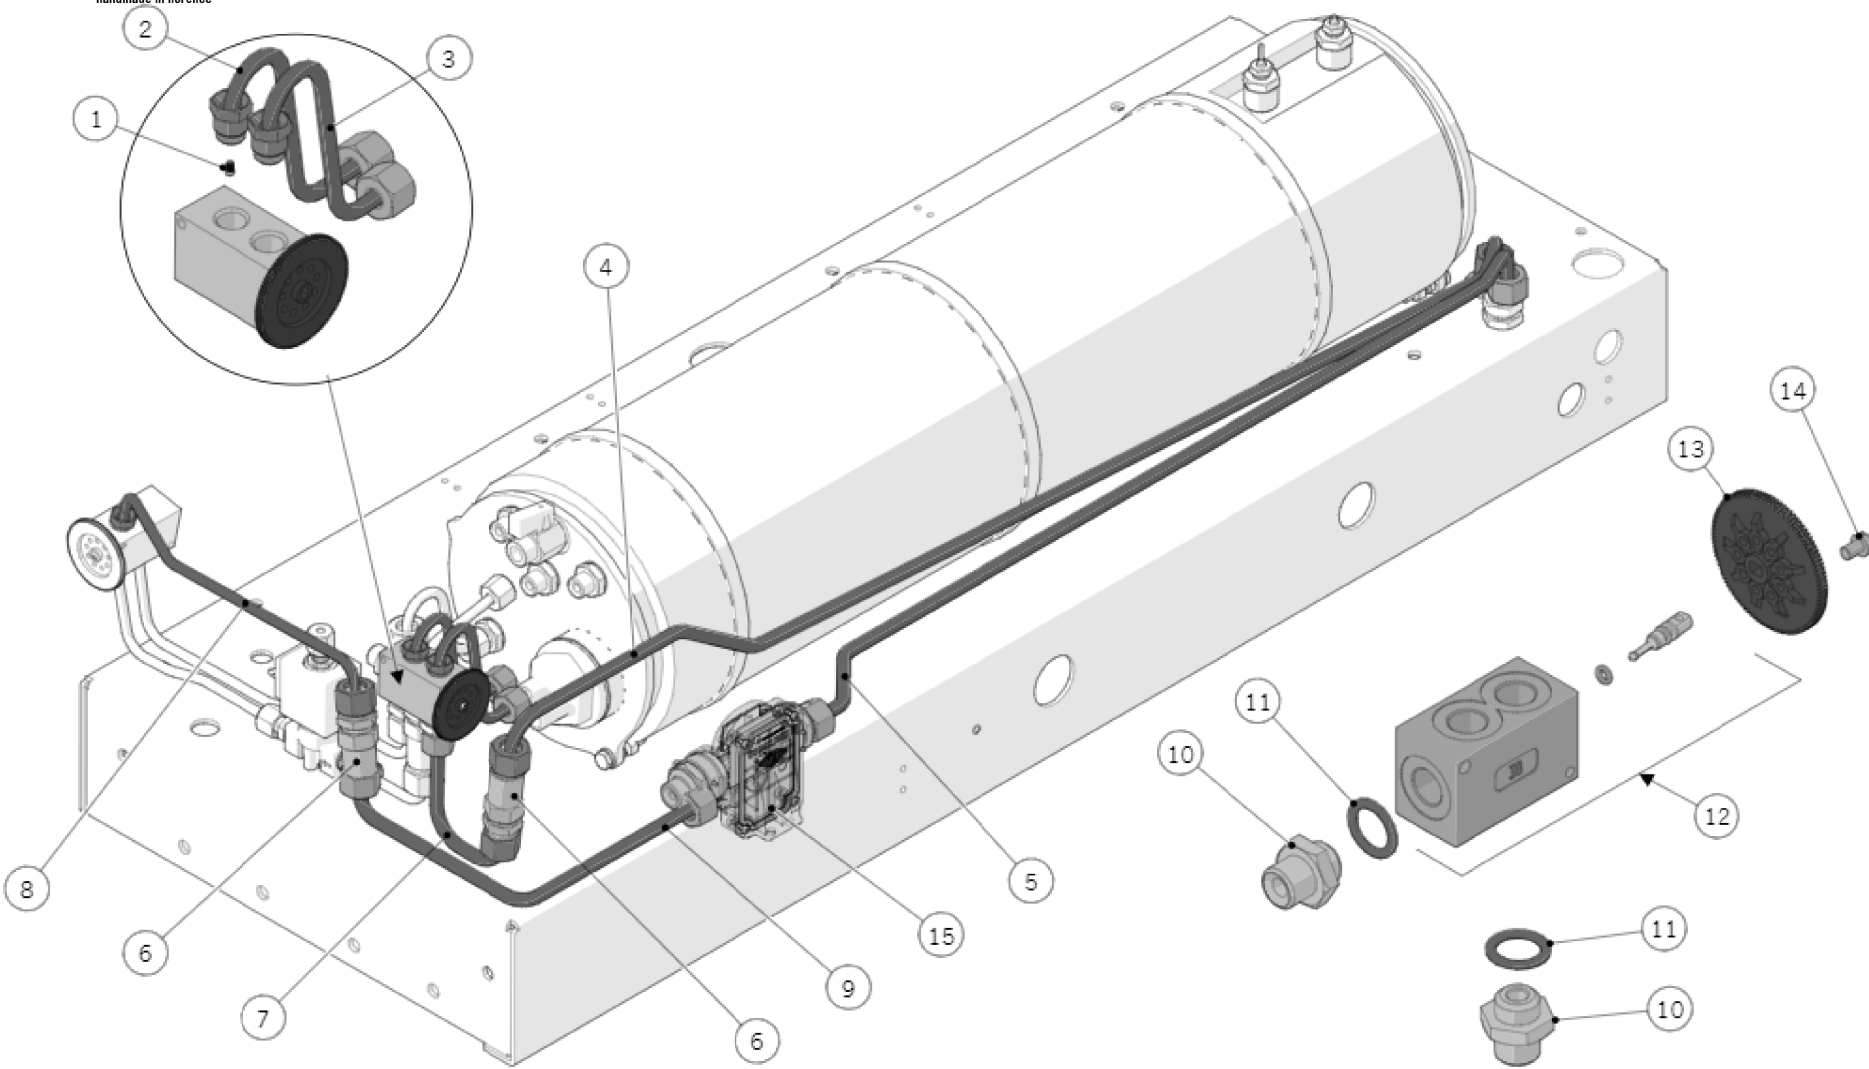

la marzocco

handmade in florence

120 - HYDRAULIC ASSEMBLY