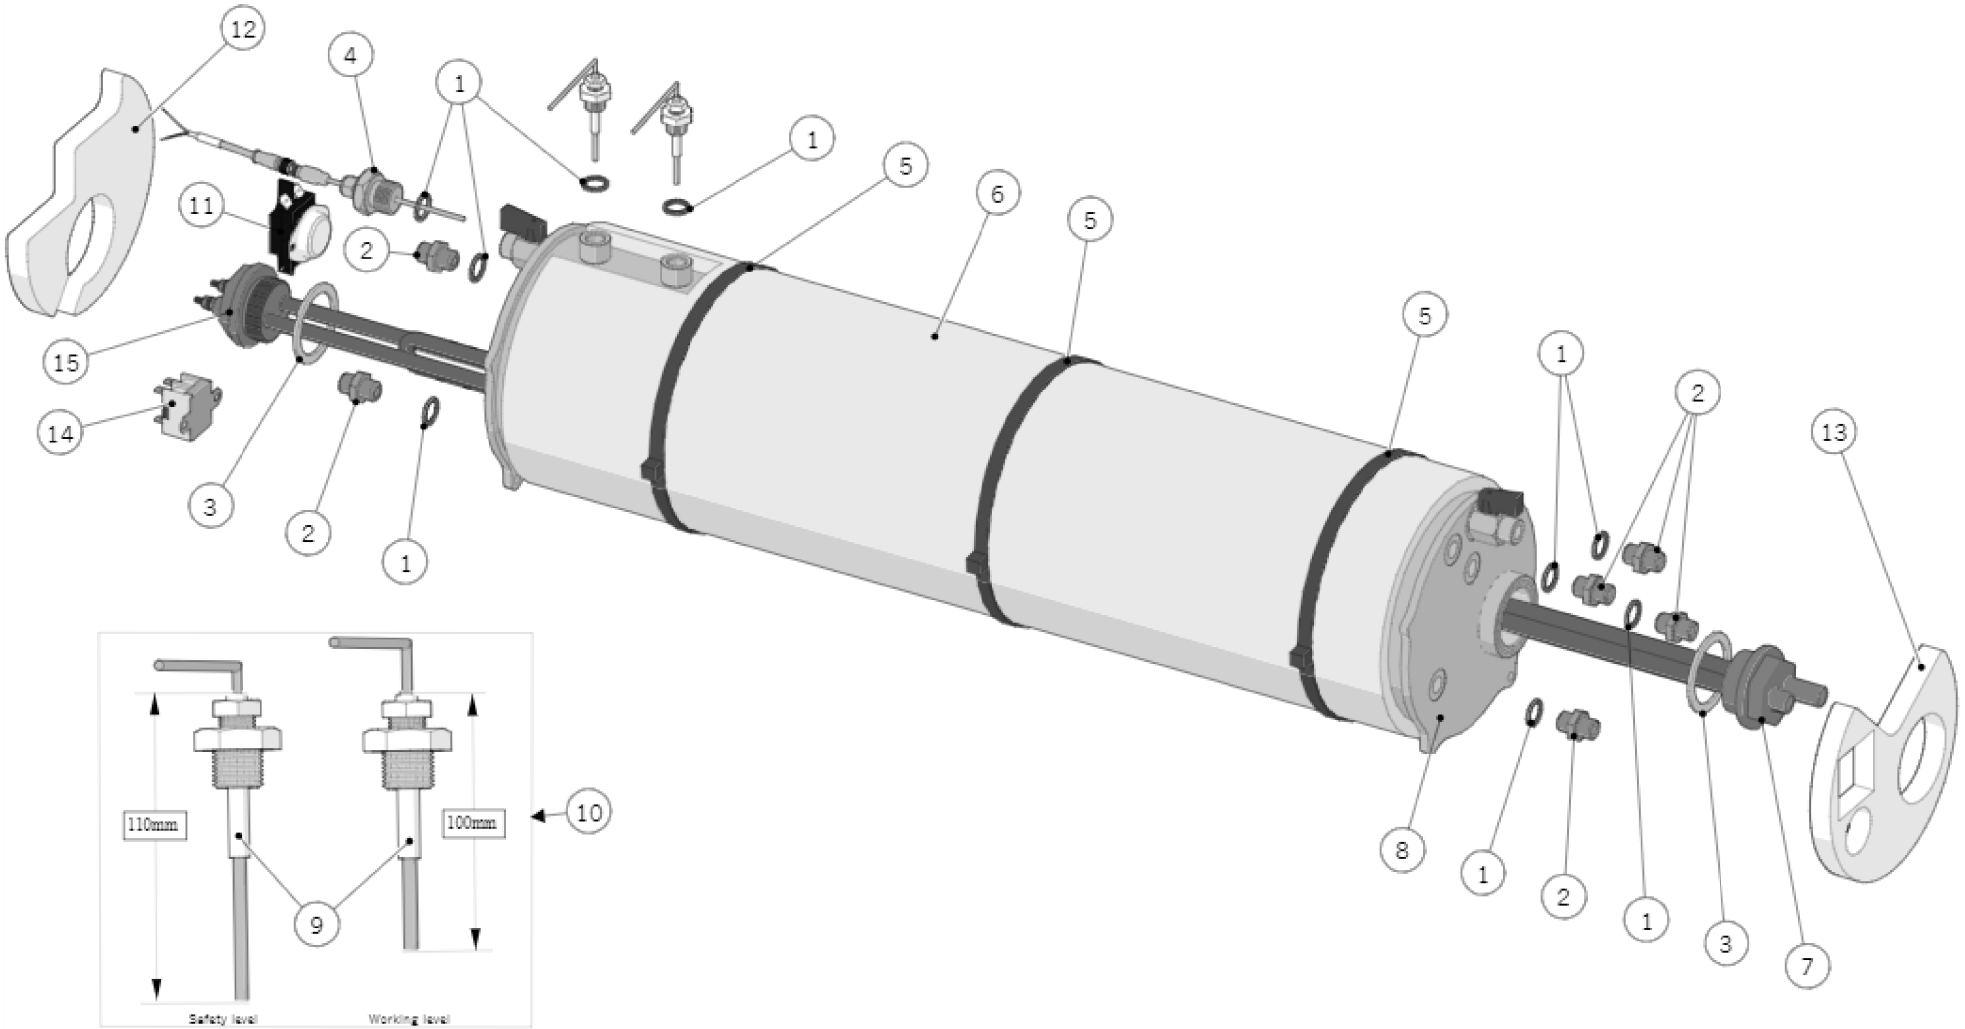

la marzocco
handmade in florence

170 - STEAM BOILER