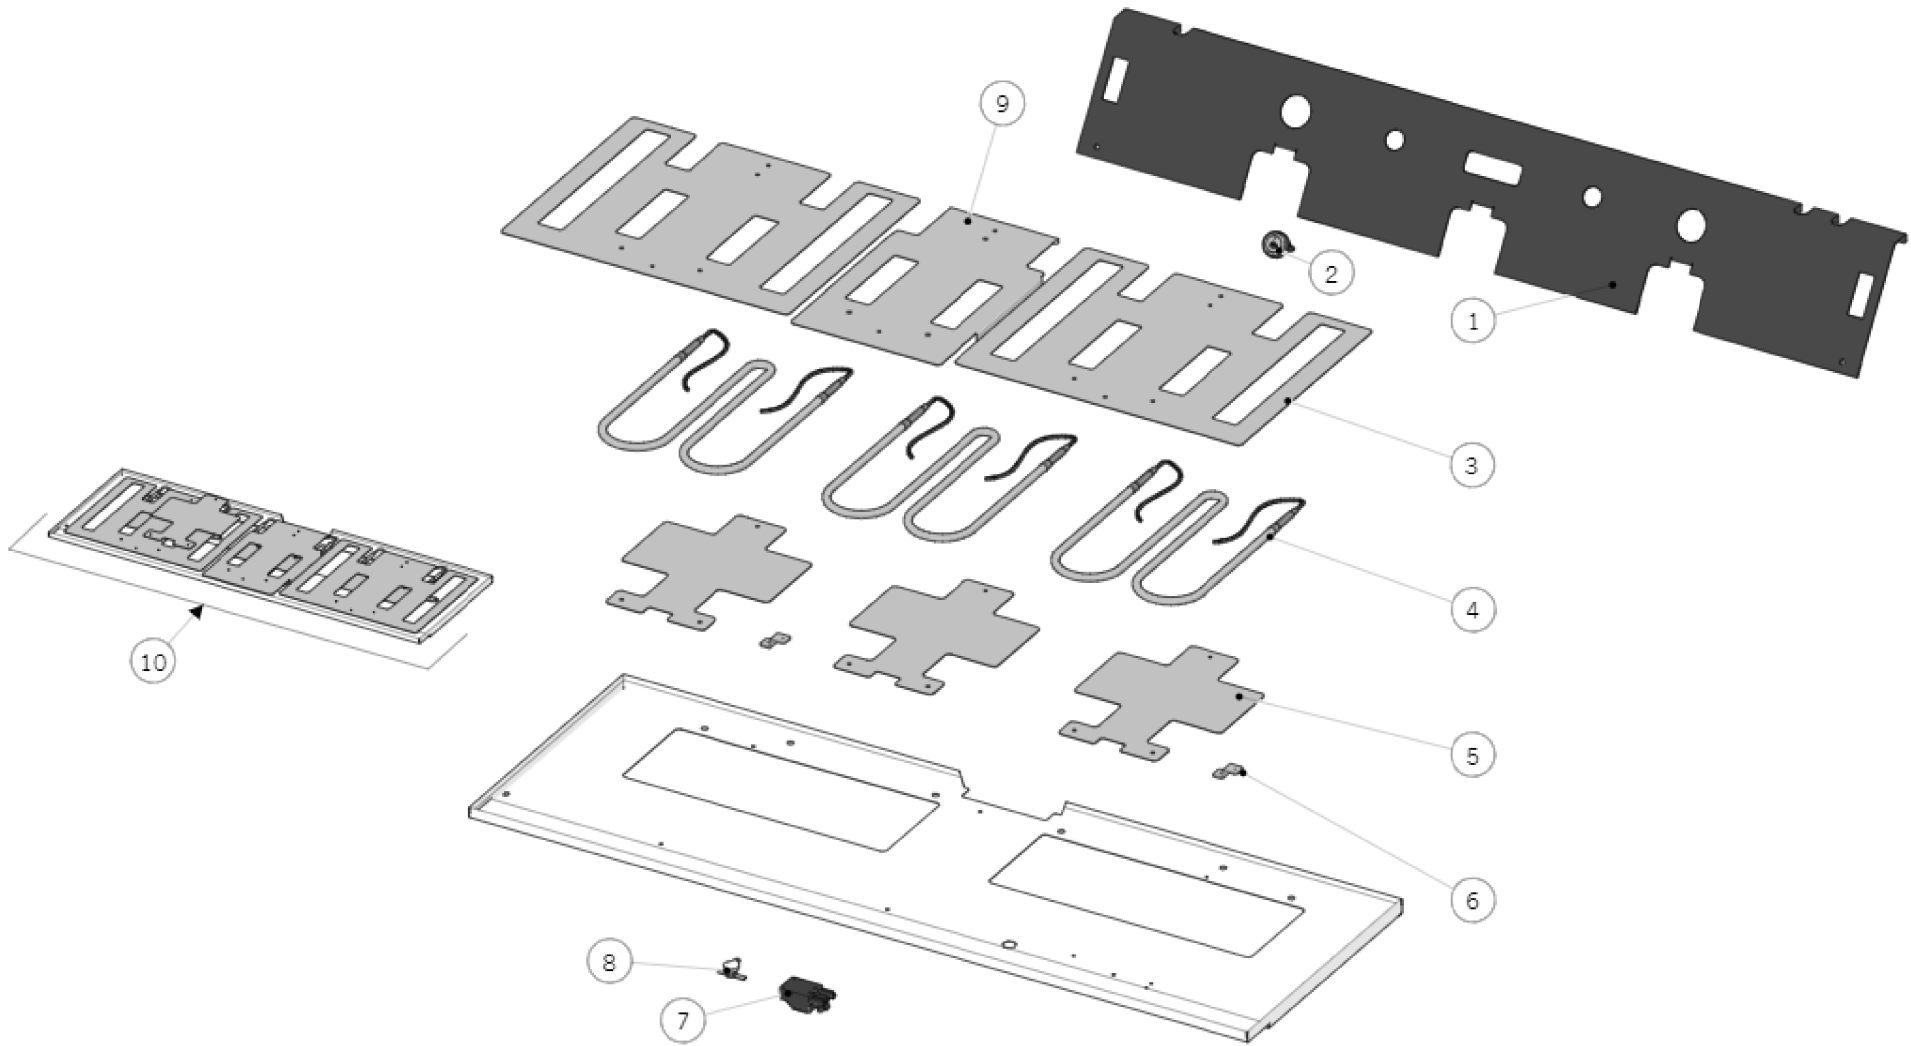

la marzocco
handmade in florence

200 - HEATING ELEMENTS