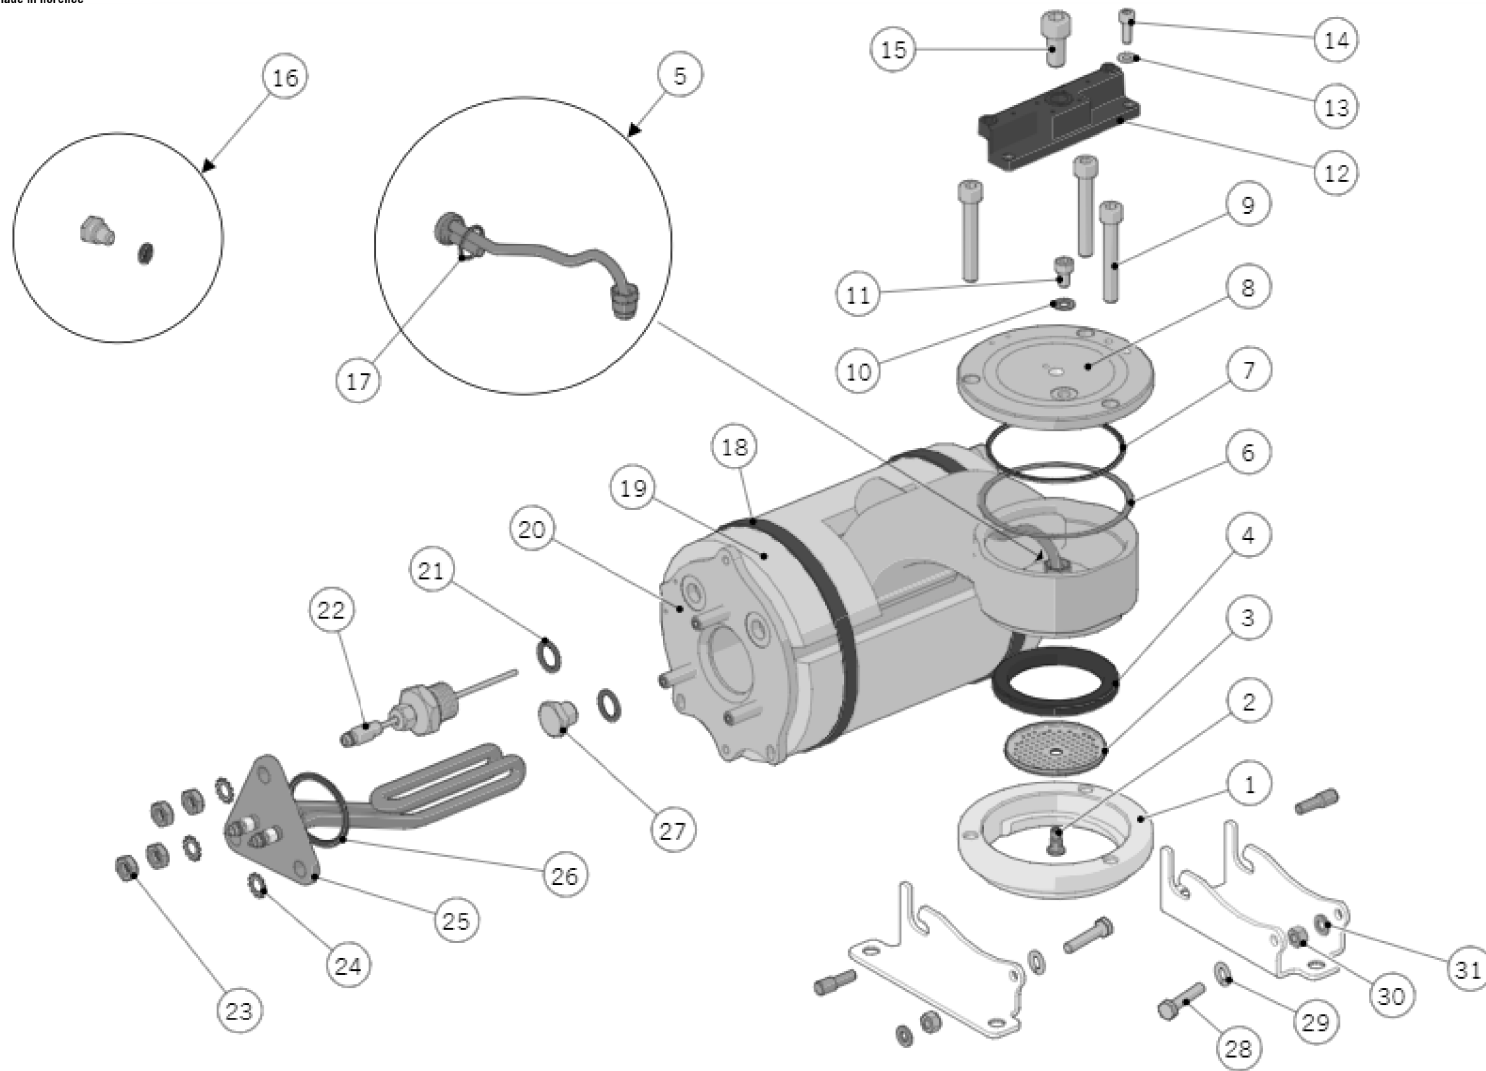

la marzocco
handmade in florence

150 - COFFEE BOILER