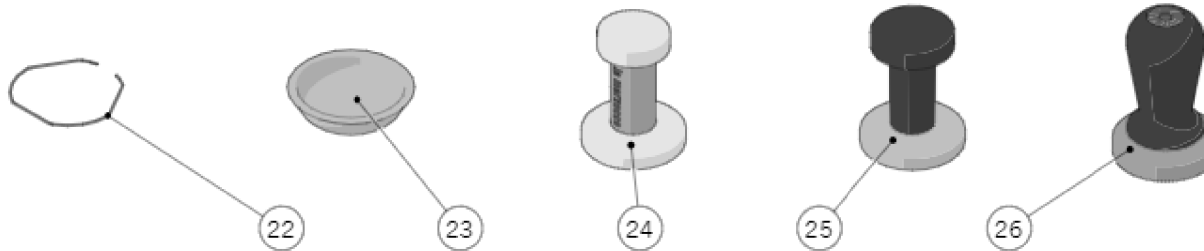

la marzocco
handmade in florence

220 - FILTER

FOR LA MARZOCCO SWIFT GRINDER

RIDGELESS

STANDARD VERSION

X - TESTED & CERTIFIED

la marzocco

handmade in florence