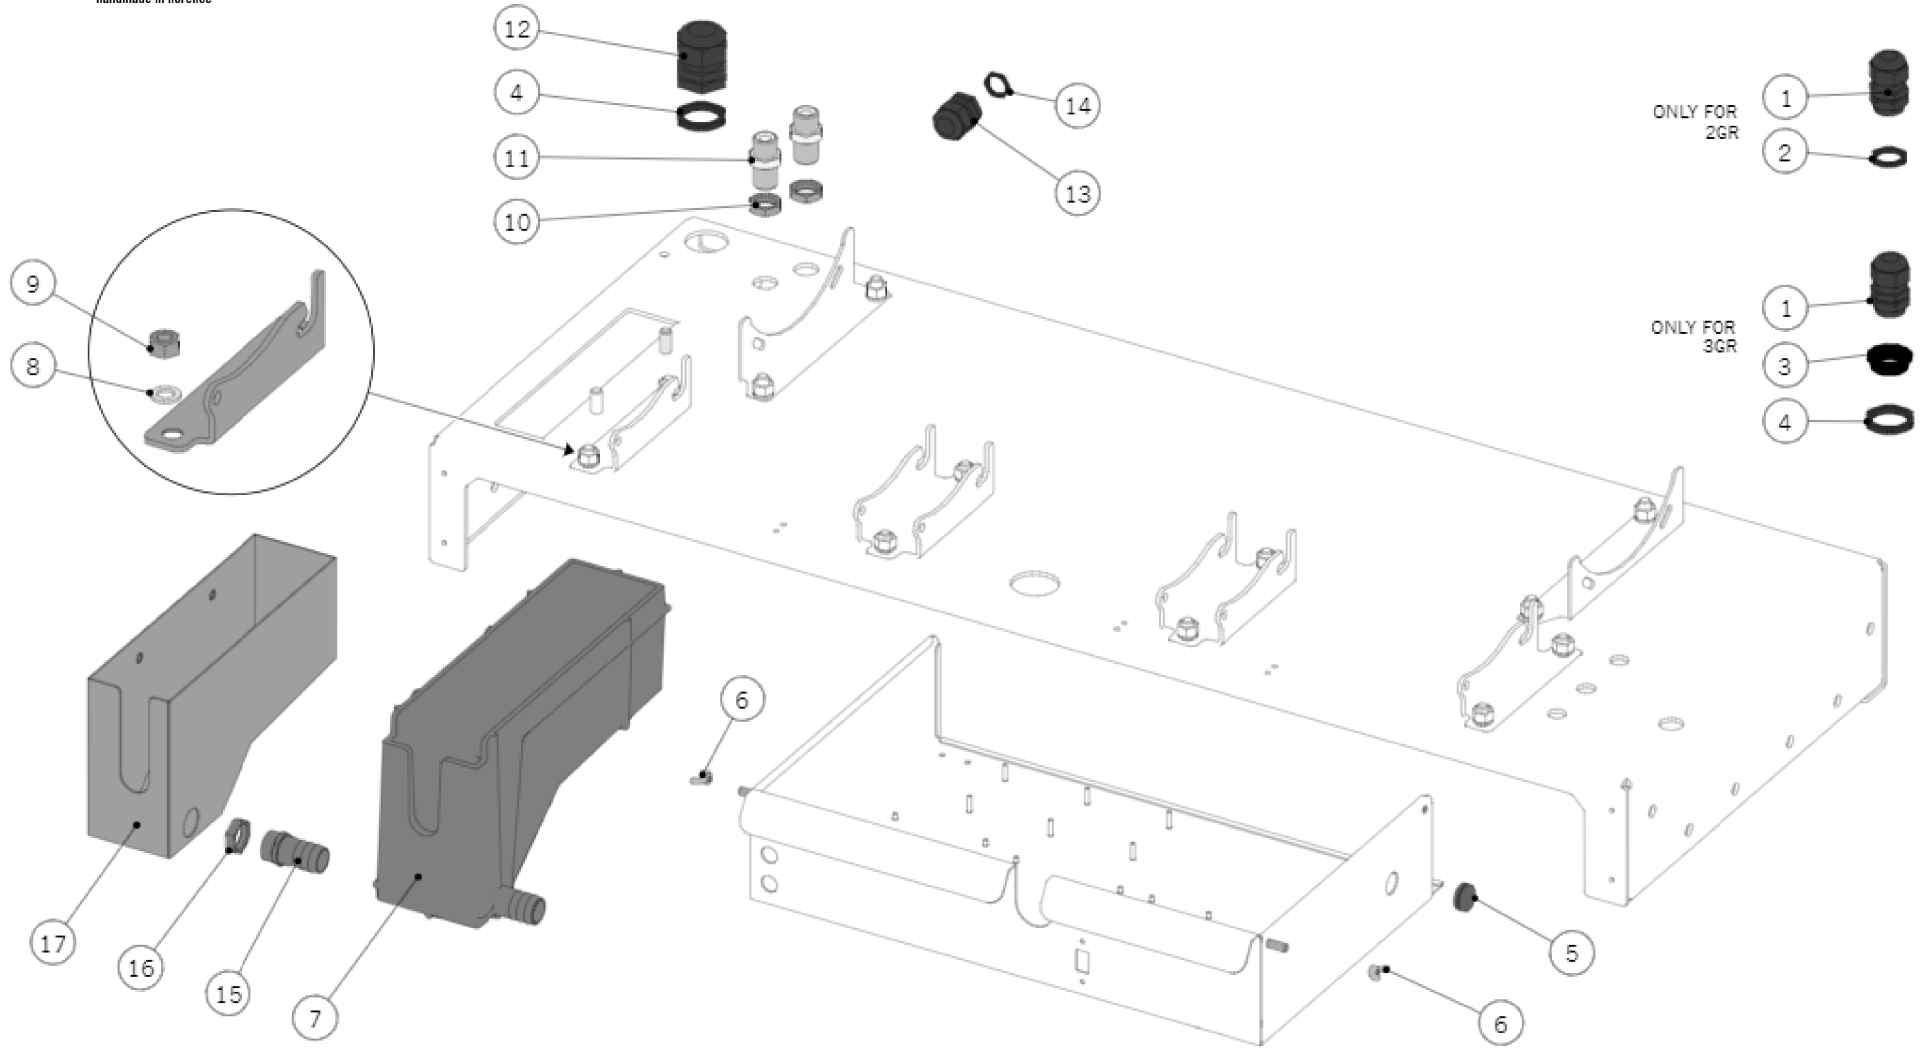

la marzocco
handmade in florence

30 - BODY PANEL ASSEMBLY