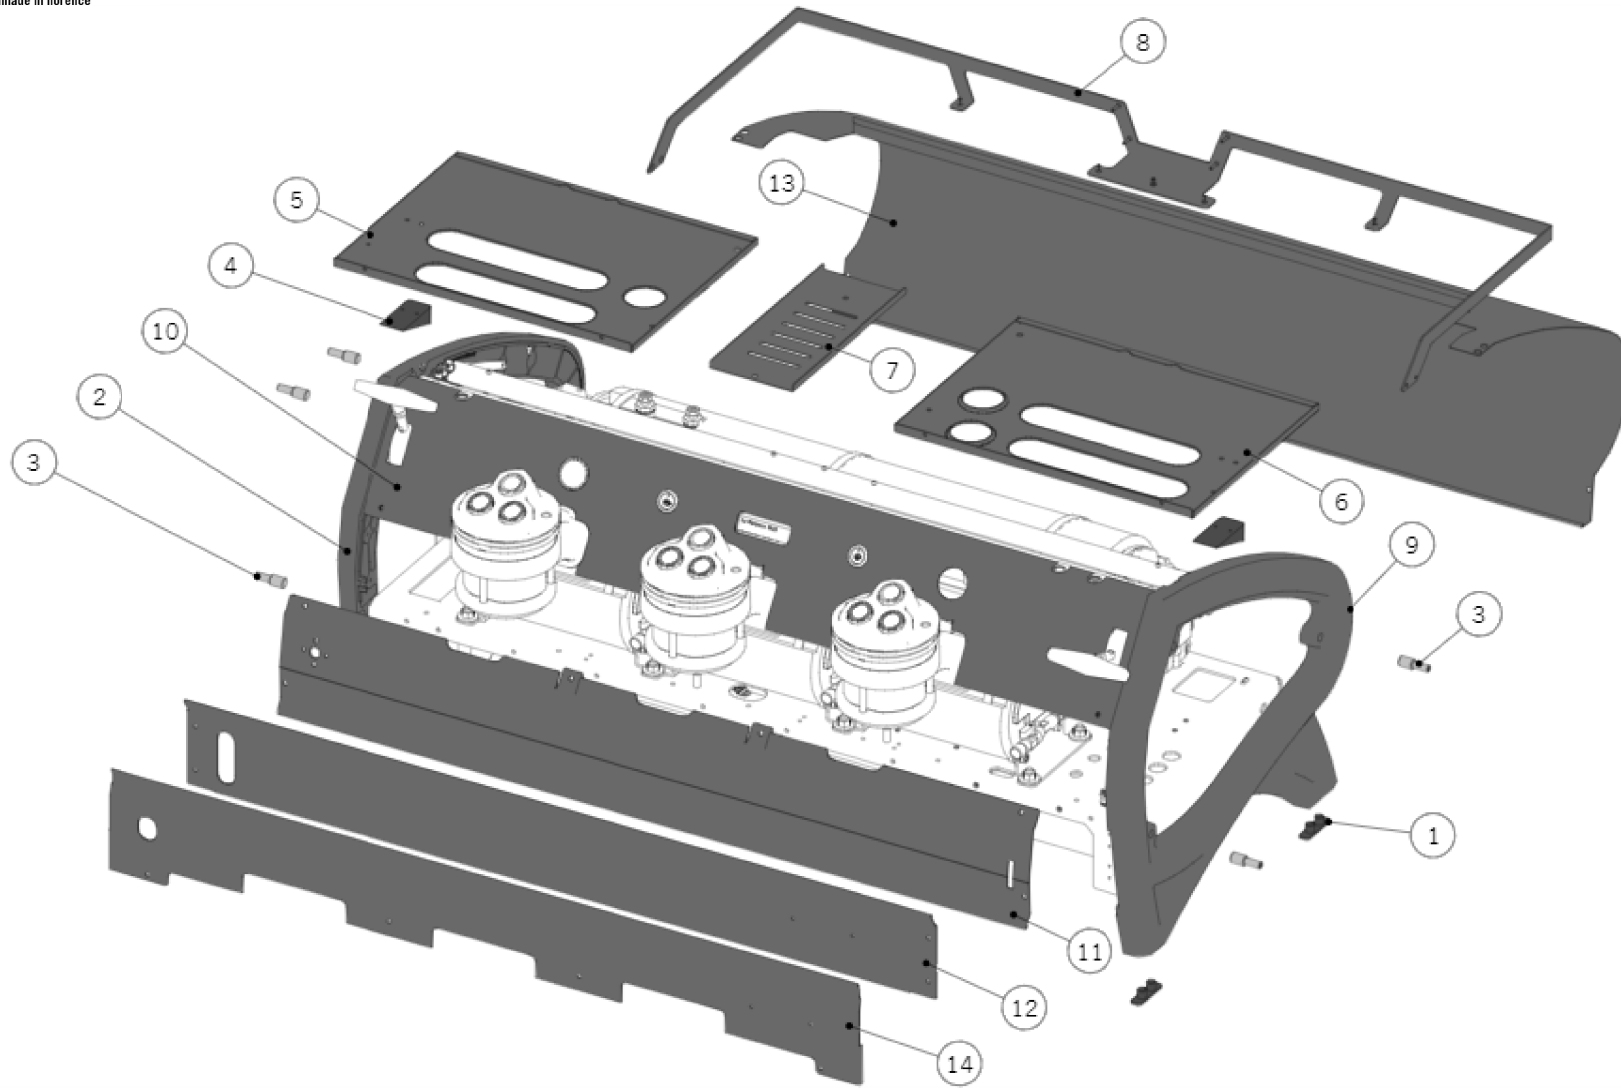

la marzocco
handmade in florence

20 - BODY PANEL ASSEMBLY