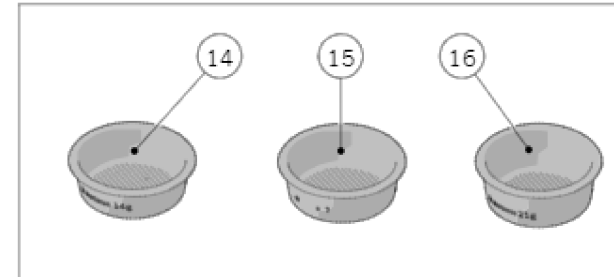

la marzocco
handmade in florence

220 - FILTER

RIDGELESS