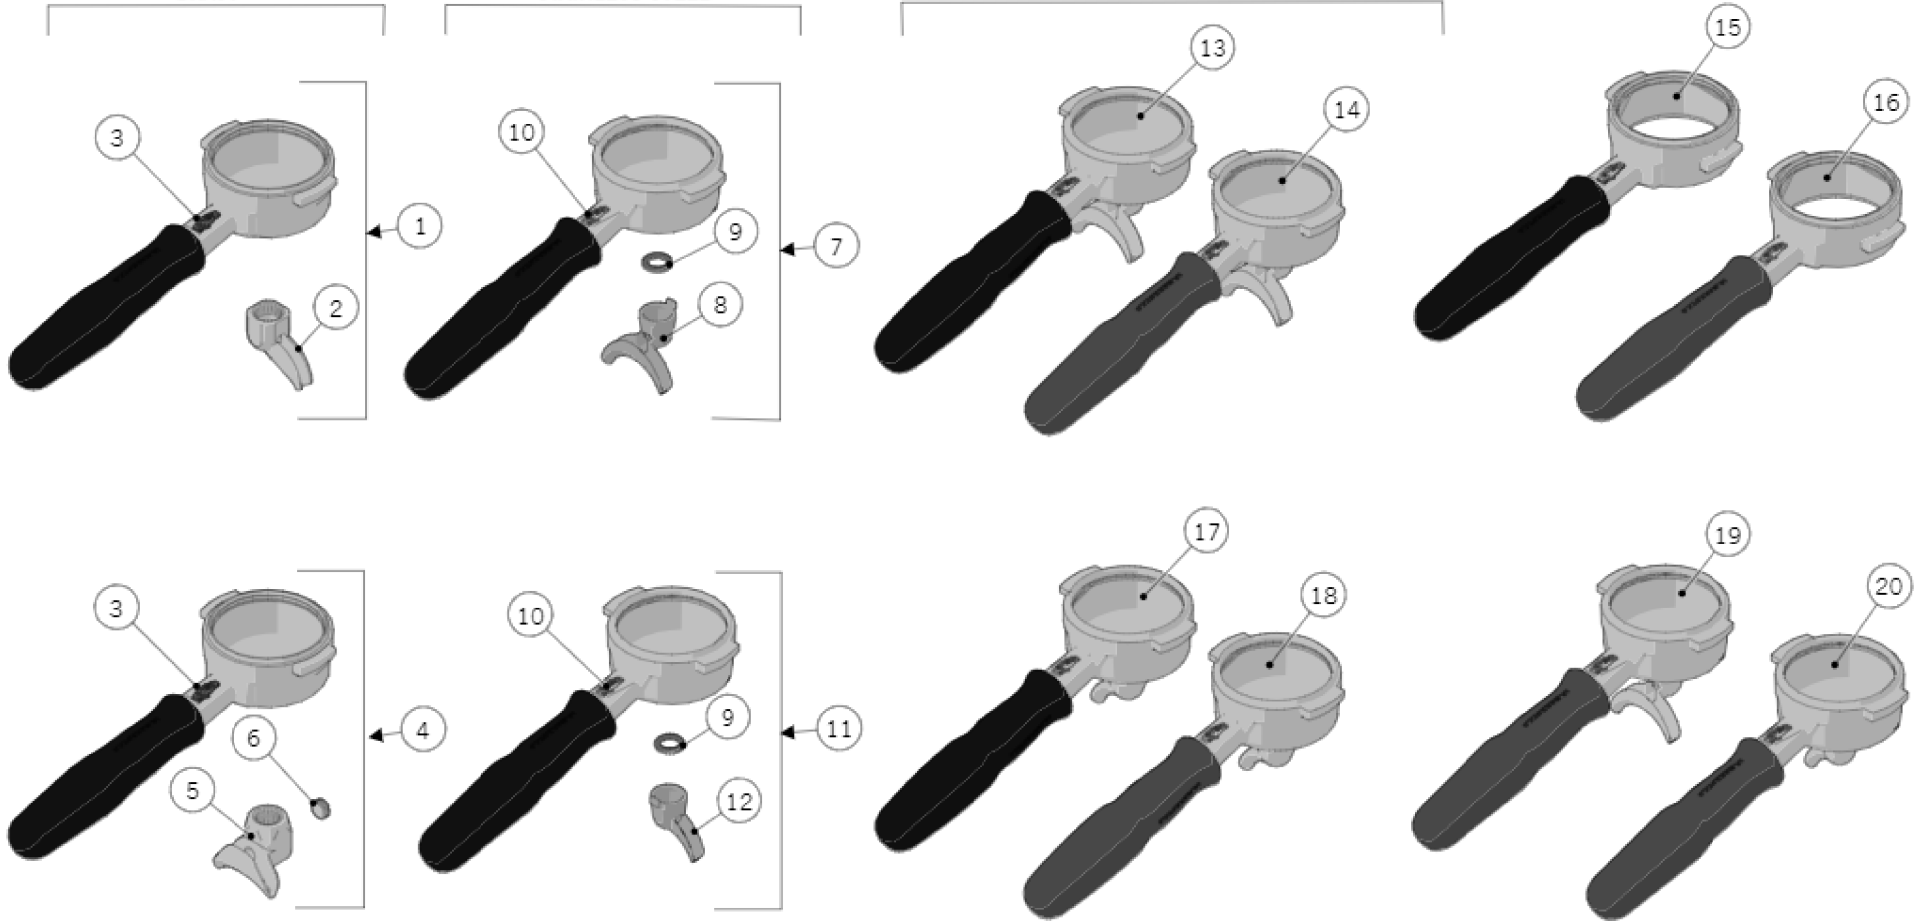

Item	Part number	Description
0022	L113	SPRING D WIRE1,1 S/S FILTER LOCK
0023	L115/C	BLIND FILTER
0024	F.3.045	S/S-ALUMINUM SINGLE-DOUBLE TAMPER
0025	F.3.031.01	ANODIZED DOUBLE TAMPER S/S US VERSION
0026	F.3.039	CALIBRATED TAMPER

la marzocco
handmade in florence

230 – PORTAFILTER

BRASS

STAINLESS STEEL

FIXED SPOUT

la marzocco

handmade in florence

Item	Part number	Description
0001	L111/1	PORTAFILTER SINGLE SPOUT BRASS
0002	L115.01	SPOUT 1 CUP W/TREATMENT FOR SANITATION
0003	L111/LM12.01	CUP PORTAFILTER BRASS WITH HANDLE
0004	L111/2N	PORTAFILTER DOUBLE SPOUT BRASS
0005	L119.01	SPOUT 2 CUPS W/TREATMENT FOR SANITATION
0006	L119/V	SCREW FOR DOUBLE SPOUT
0007	L111/2NAC	PORTAFILTER DOUBLE SPOUT
0008	A.5.014.01	DOUBLE SPOUT S/S
0009	H.1.017	O-RING 3,53X9,12 EPDM 70 SH
0010	H.1.017.02	O-RING 3,37X9,21 EPDM
0010	L111/SS.R	CUP PORTAFILTER S/S WITH HANDLE
0010	H.1.017.02	O-RING 3,37X9,21 EPDM
0011	L111/1AC	PORTAFILTER SINGLE SPOUT
0012	A.5.013.01	SINGLE SPOUT S/S
0013	A.5.079	PORTAFILTER FIXED DOUBLE SPOUT
0014	A.5.129	PORTAFILTER FIXED DOUBLE SPOUT WALNUT
0014	A.5.127	PORTAFILTER FIXED DOUBLE SPOUT MAPLE
0015	L111/X.01	PORTAFILTER NAKED
0016	A.5.060	PORTAFILTER NAKED WALNUT
0016	A.5.061	PORTAFILTER NAKED MAPLE
0017	A.5.078	PORTAFILTER FIXED SINGLE SPOUT