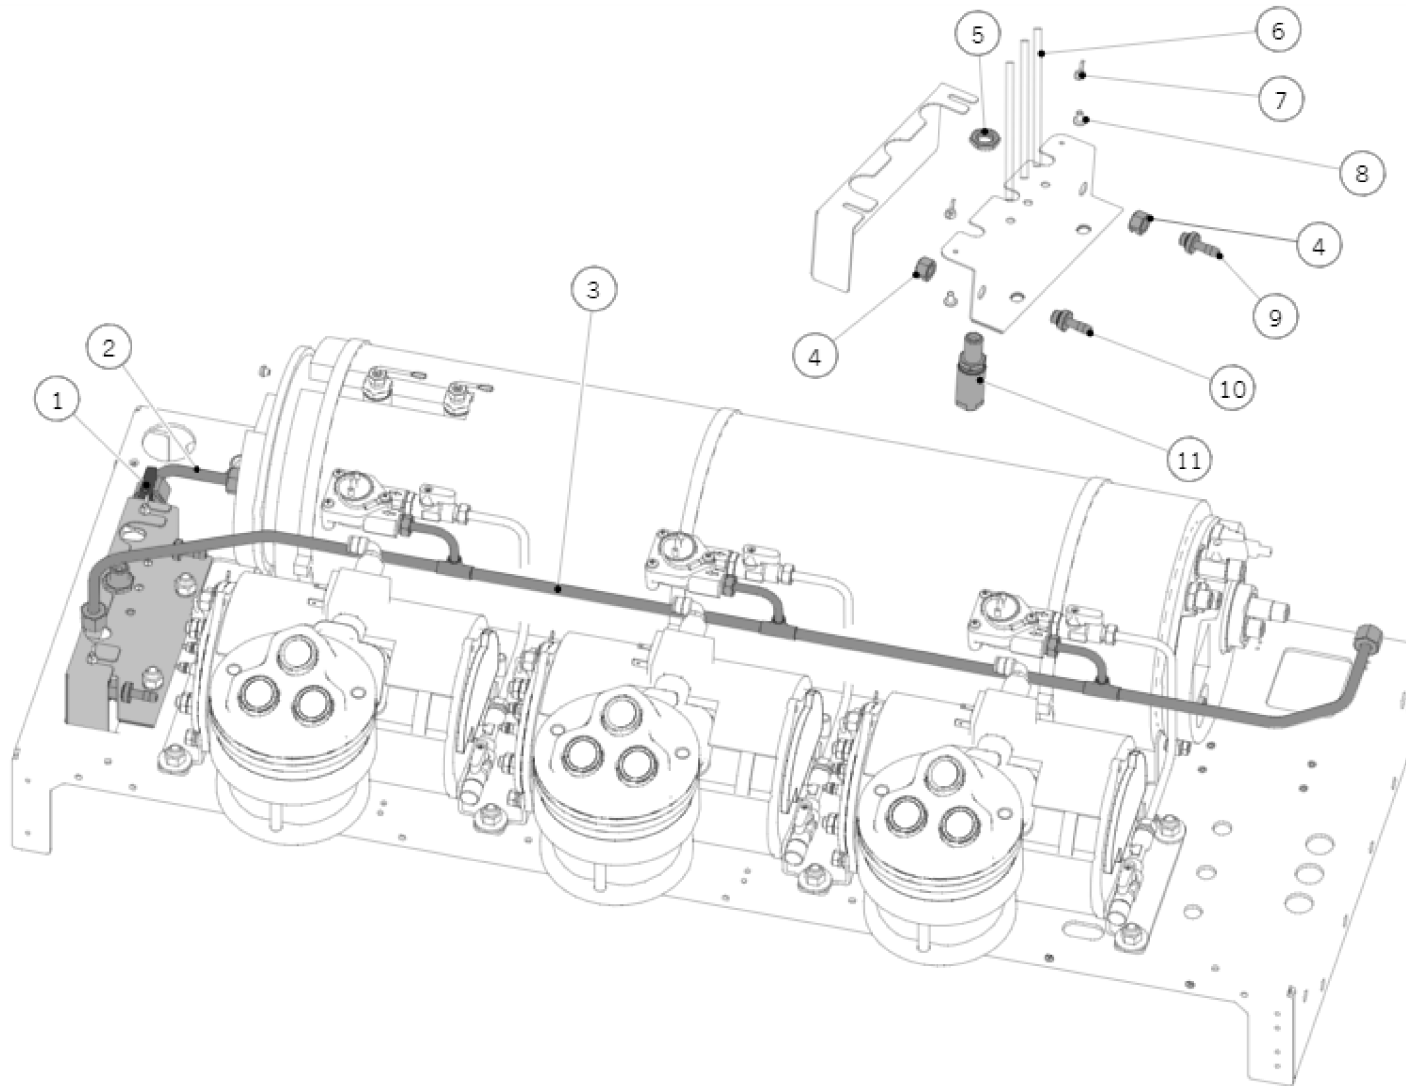

la marzocco
handmade in florence

100 - HYDRAULIC ASSEMBLY