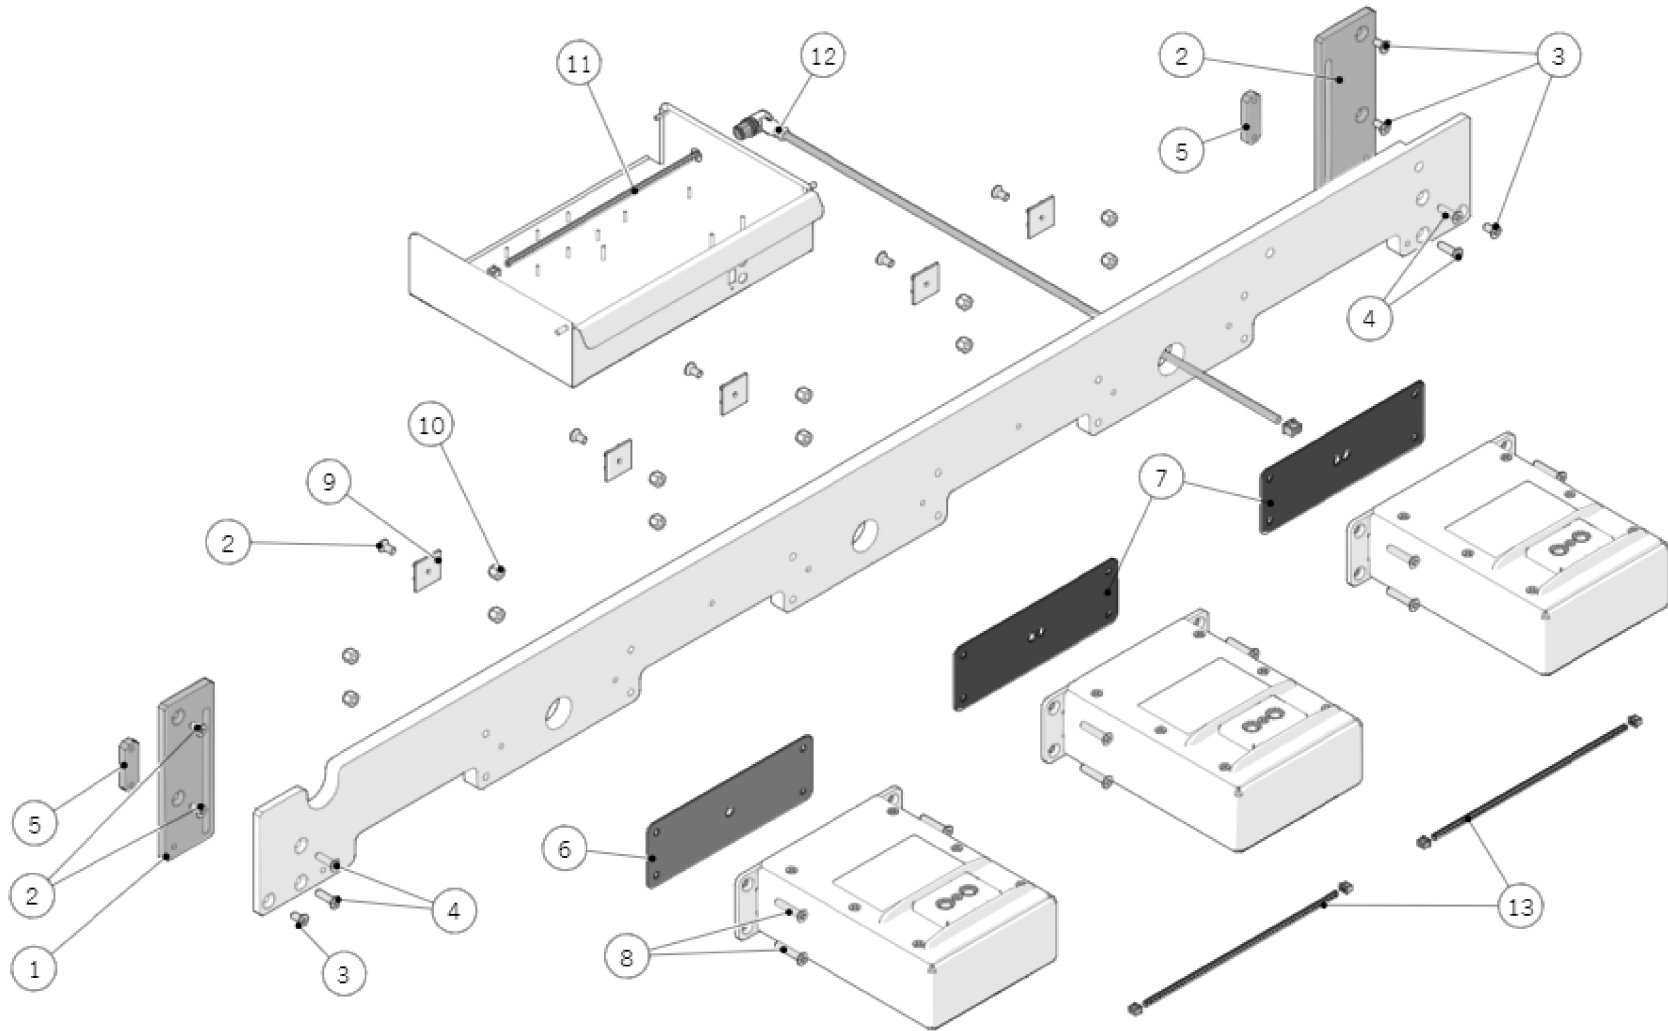

la marzocco
handmade in florence

180 - SCALES VERSION - SCALES ASSEMBLY