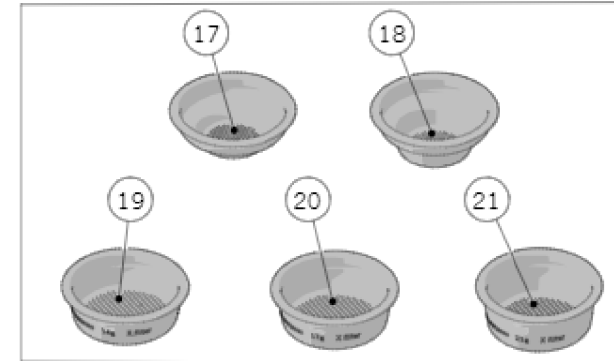

X - TESTED & CERTIFIED