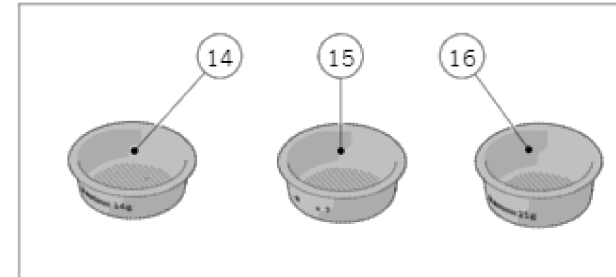

la marzocco
handmade in florence

35 - FILTERS AND PORTAFILTERS

RIDGELESS