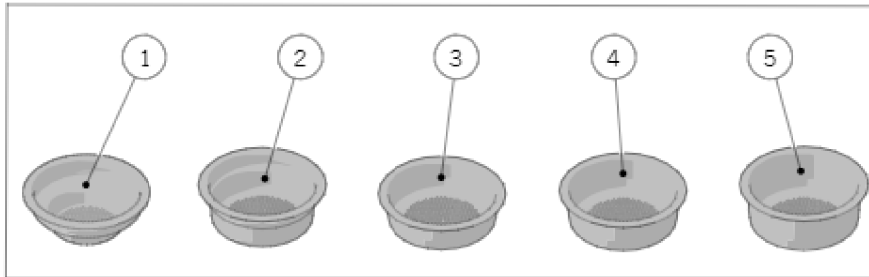

la marzocco
handmade in florence

35 - FILTERS AND PORTAFILTERS

FOR LA MARZOCCO SWIFT GRINDER