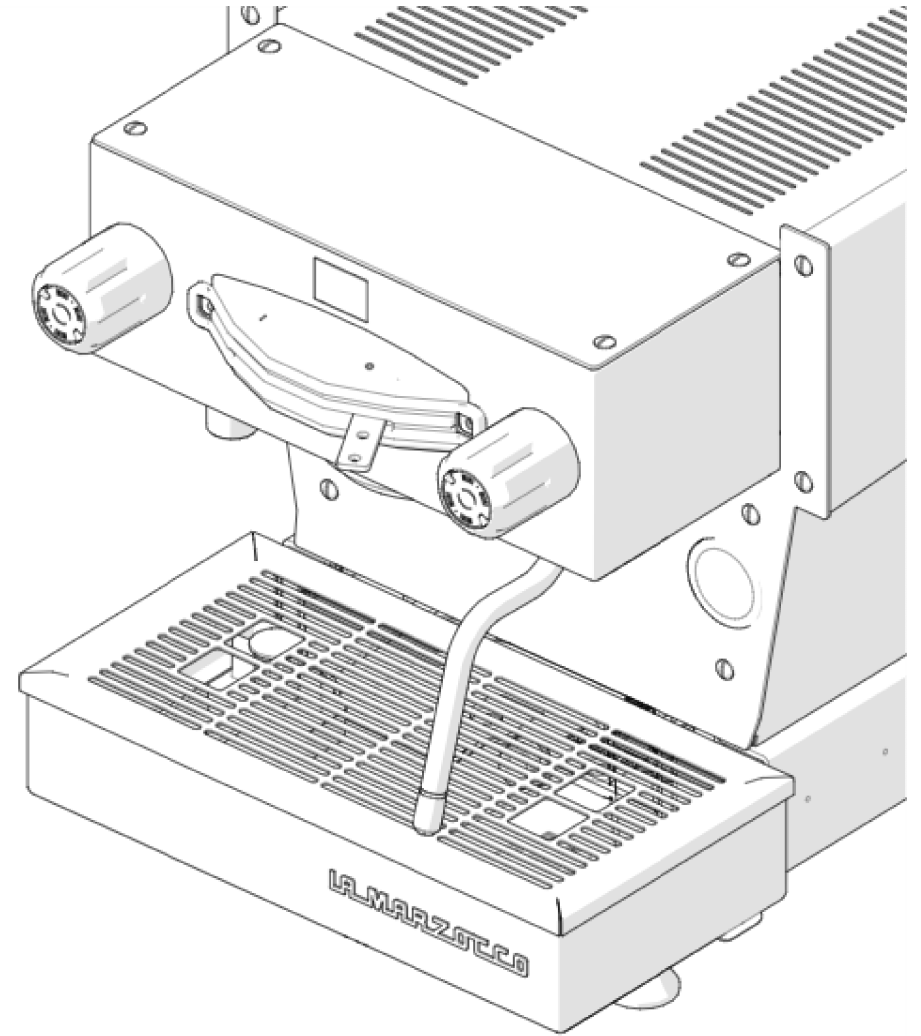

la marzocco
handmade in florence

41 - CUSTOM