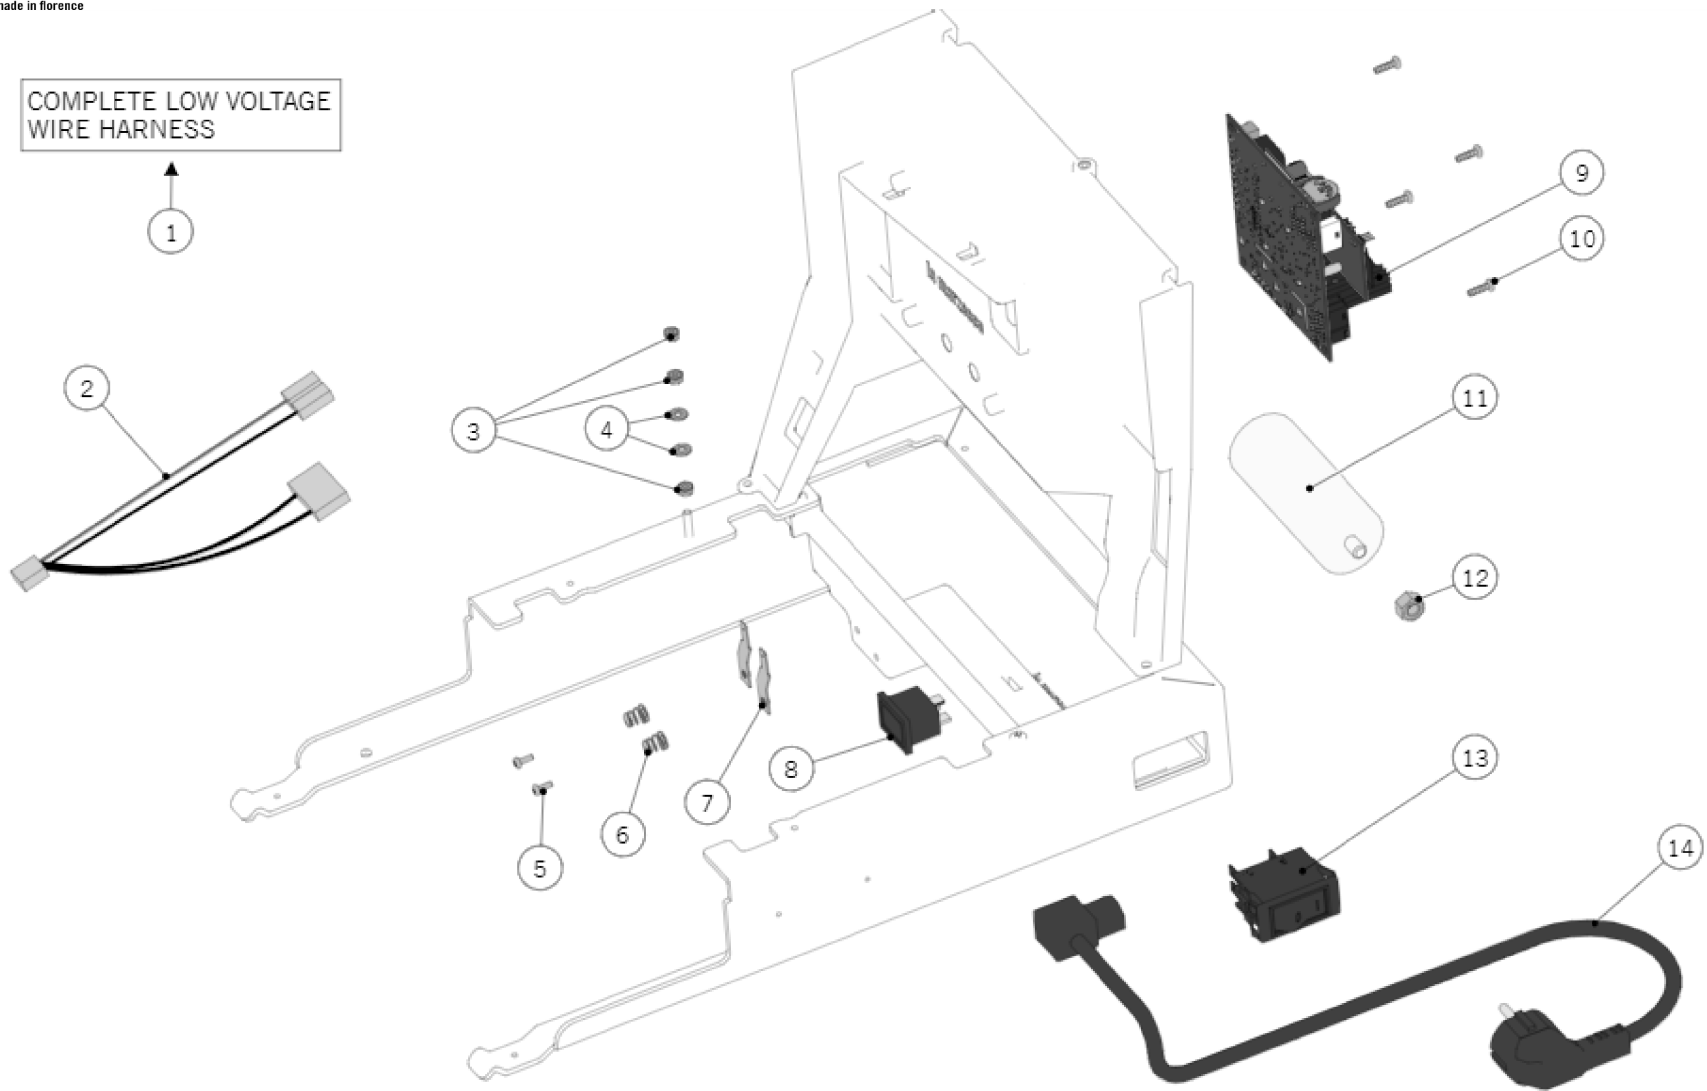

la marzocco
handmade in florence

31 - ELECTRICAL SYSTEM