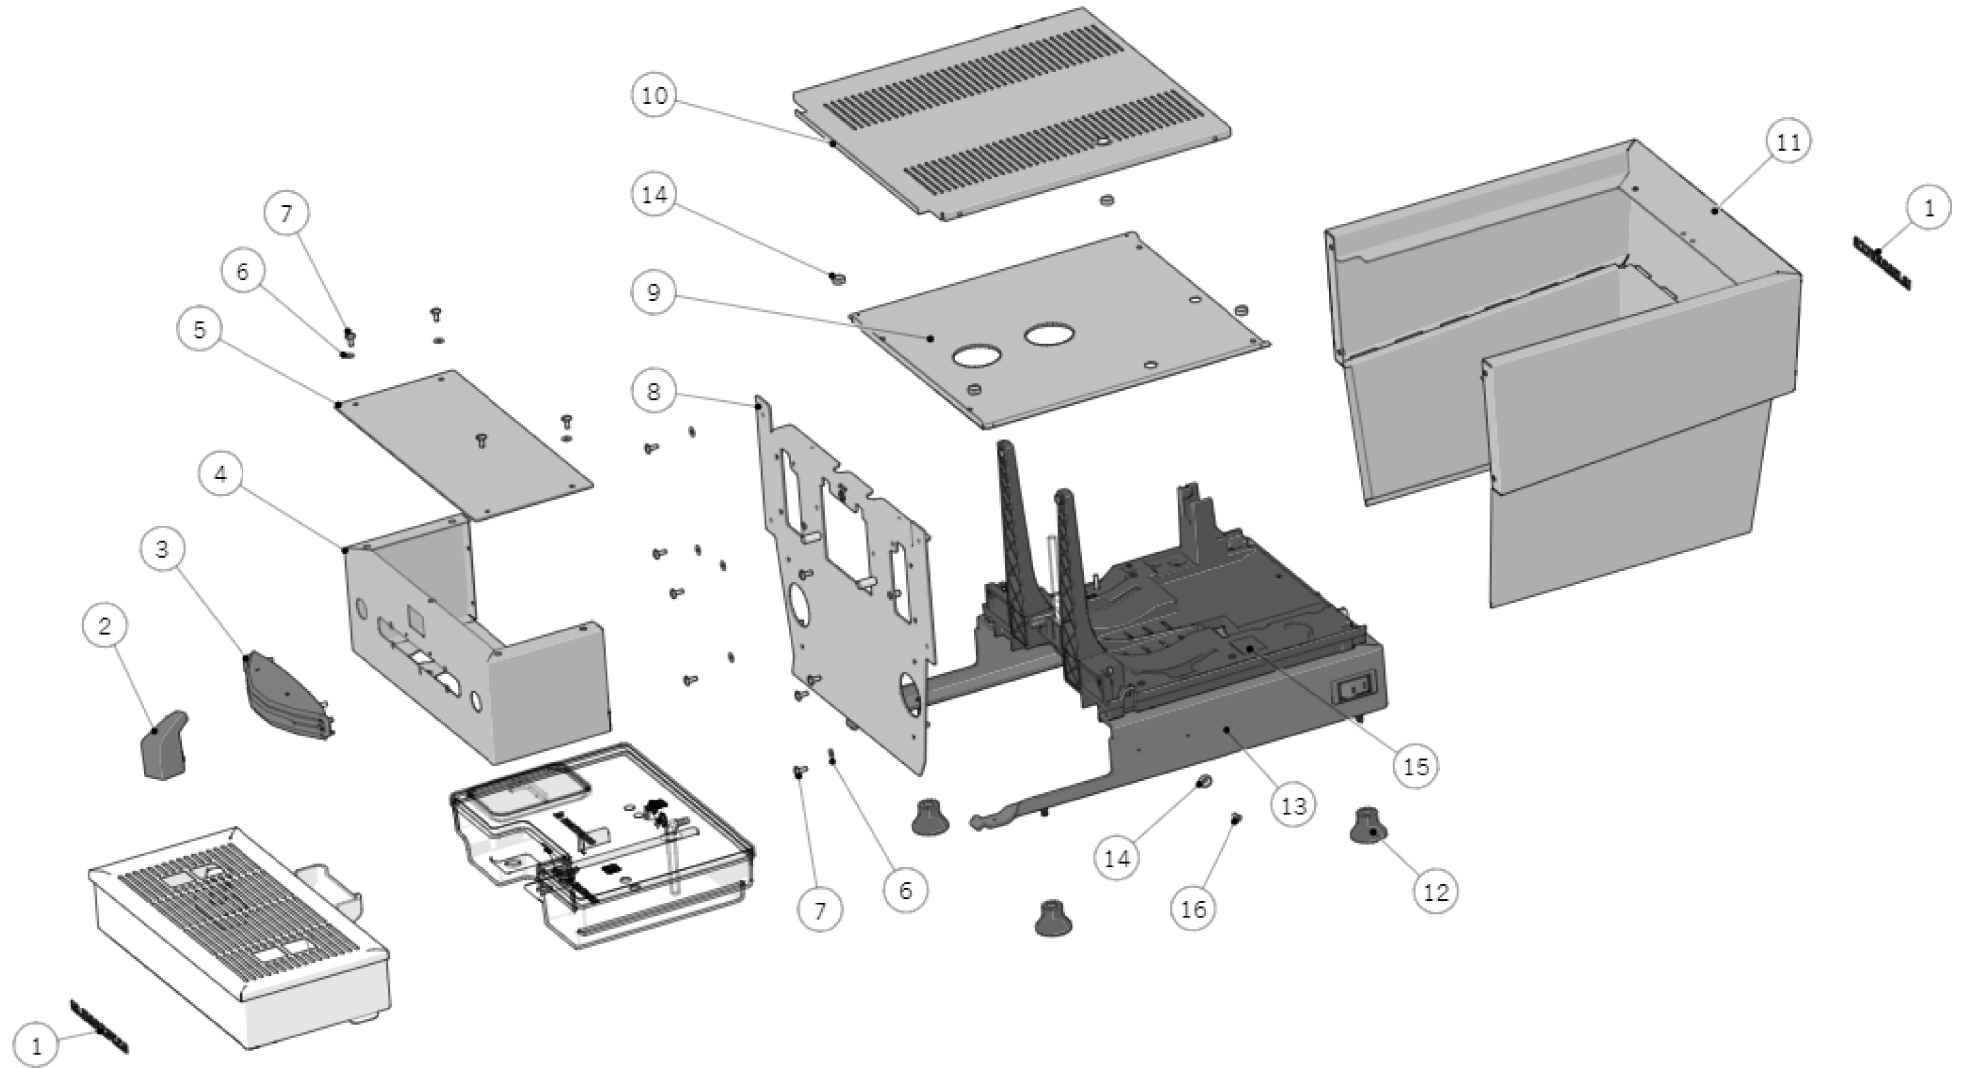

la marzocco
handmade in florence

RICAMBI LINEA MINI R

la marzocco
handmade in florence

07 - BODY PANEL ASSEMBLY

la marzocco

handmade in florence

Item	Part number	Description
0001	D.4.059	RED LOGO LINEA MINI
0001	D.4.056	LABEL LINEA MINI ACCIAIO
0002	C.2.080	PADDLE HANDLE LMR
0003	C.2.079	PADDLE FRONT FRAME LMR PAINTED
0004	C.1.748.63	PANEL FRONT LMR SKY BLUE
0004	C.1.748.54	PANEL FRONT LINEA MINI RED
0004	C.1.748.60	PANEL FRONT LMR BLACK
0004	C.1.748.71	PANEL FRONT LMR RAL9006
0004	C.1.748.56	PANEL FRONT LMR YELLOW
0004	C.1.748.62	PANEL FRONT LINEA MINI WHITE
0004	C.1.748	PANEL FRONT LMR
0005	C.1.743	COVER GROUP LMR
0005	C.1.743.62	COVER GROUP LMR WHITE
0005	C.1.743.56	COVER GROUP LMR YELLOW
0005	C.1.743.71	COVER GROUP LMR RAL 9600
0005	C.1.743.60	COVER GROUP LMR MATTE BLACK
0005	C.1.743.54	COVER GROUP LMR RED
0005	C.1.743.63	COVER GROUP LMR SKY BLUE
0006	I.1.099	SCREW M4X10 MUSHROOM SLOTTED HEAD S/S
0007	I.6.024	WASHER NO ANTI-SCRATCH
0008	C.1.753.54	PANEL BODY FRAME FRONT LMR RED

Item	Part number	Description
0008	C.1.753.56	PANEL BODY FRAME FRONT LMR YELLOW
0008	C.1.753.60	PANEL BODY FRAME FRONT LMR BLACK
0008	C.1.753.62	PANEL BODY FRAME FRONT LMR WHITE
0008	C.1.753.63	PANEL BODY FRAME FRONT LMR SKY BLUE
0008	C.1.753.71	PANEL BODY FRAME FRONT LMR RAL9006
0008	C.1.753	PANEL BODY FRAME FRONT LMR
0009	C.1.742	CLOSURE CUPWARMER LMR
0010	C.1.741.01	GRID CUPWARMER LMR
0011	C.1.752.63	BODY COVER ASSEMBLY LMR SKY BLUE
0011	C.1.752.54	BODY COVER ASSEMBLY LMR RED
0011	C.1.752.60	BODY COVER ASSEM. LMR MATTE BLACK
0011	C.1.752.71	BODY COVER ASSEMBLY LMR RAL9006
0011	C.1.752.56	BODY COVER ASSEMBLY LMR YELLOW
0011	C.1.752.62	BODY COVER ASSEMBLY LMR WHITE
0011	C.1.752	BODY COVER LMR
0012	CL41.R	KIT 4 FOOT D35X25 M6 ANTI-STAIN RUBBER
0013	C.1.750	BASE LMR
0014	F.9.018	MAGNET D12X4 W/HOLE 1,6 kgf NICKEL PLATE
0015	C.2.081.02	FRAME BASE LMR
0016	I.1.093	SCREW M4X14 PHILLIPS COUNTERSUNK S/S A2