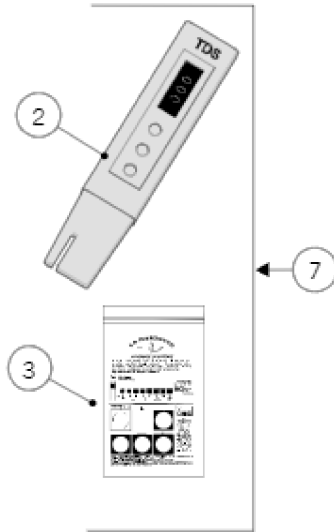

la marzocco
handmade in florence

37 - HOSE AND ACCESSORIES