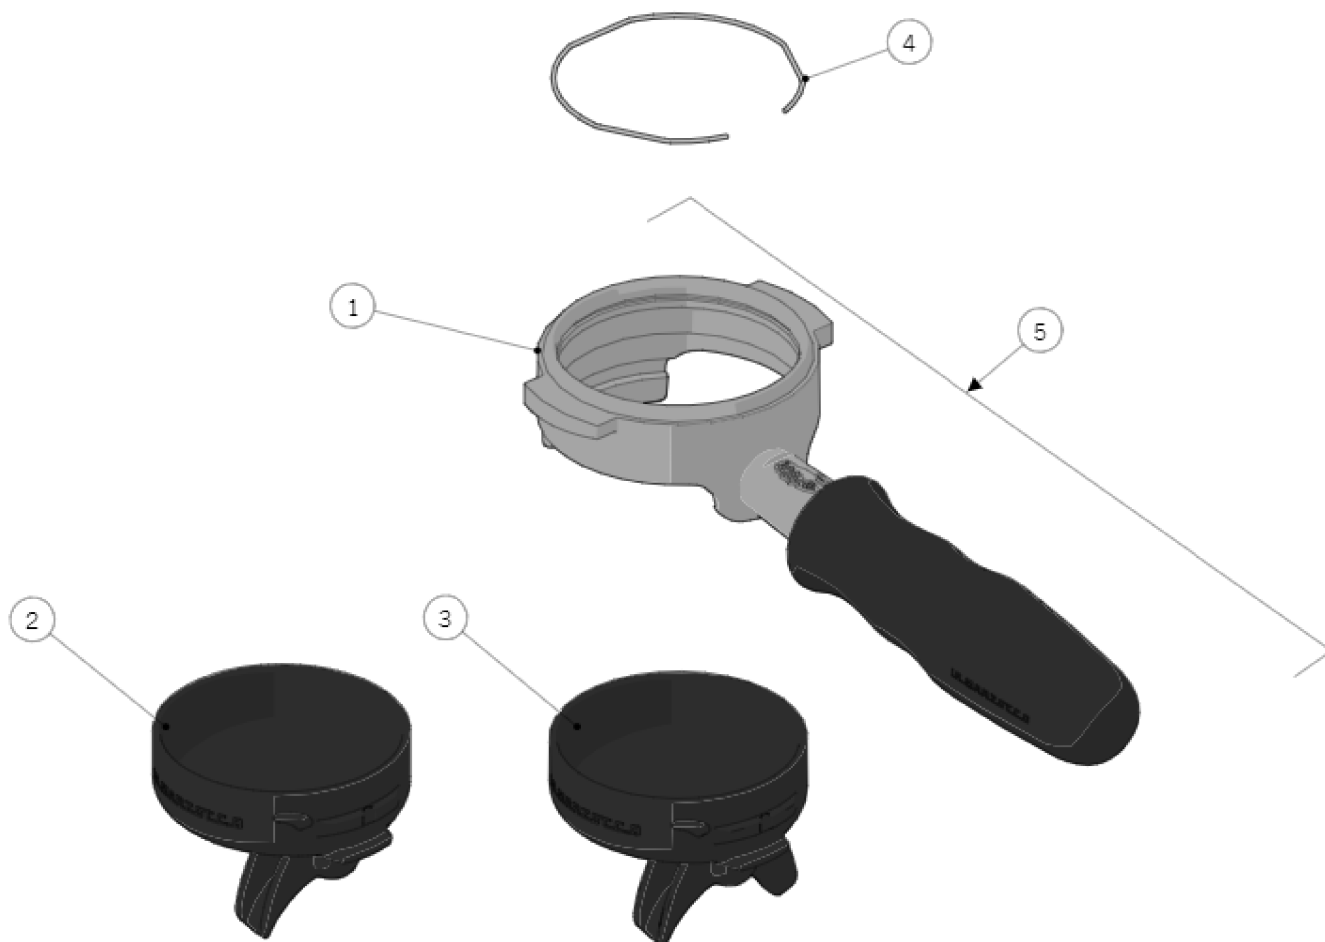

la marzocco
handmade in florence

33 - FILTERS AND PORTAFILTERS