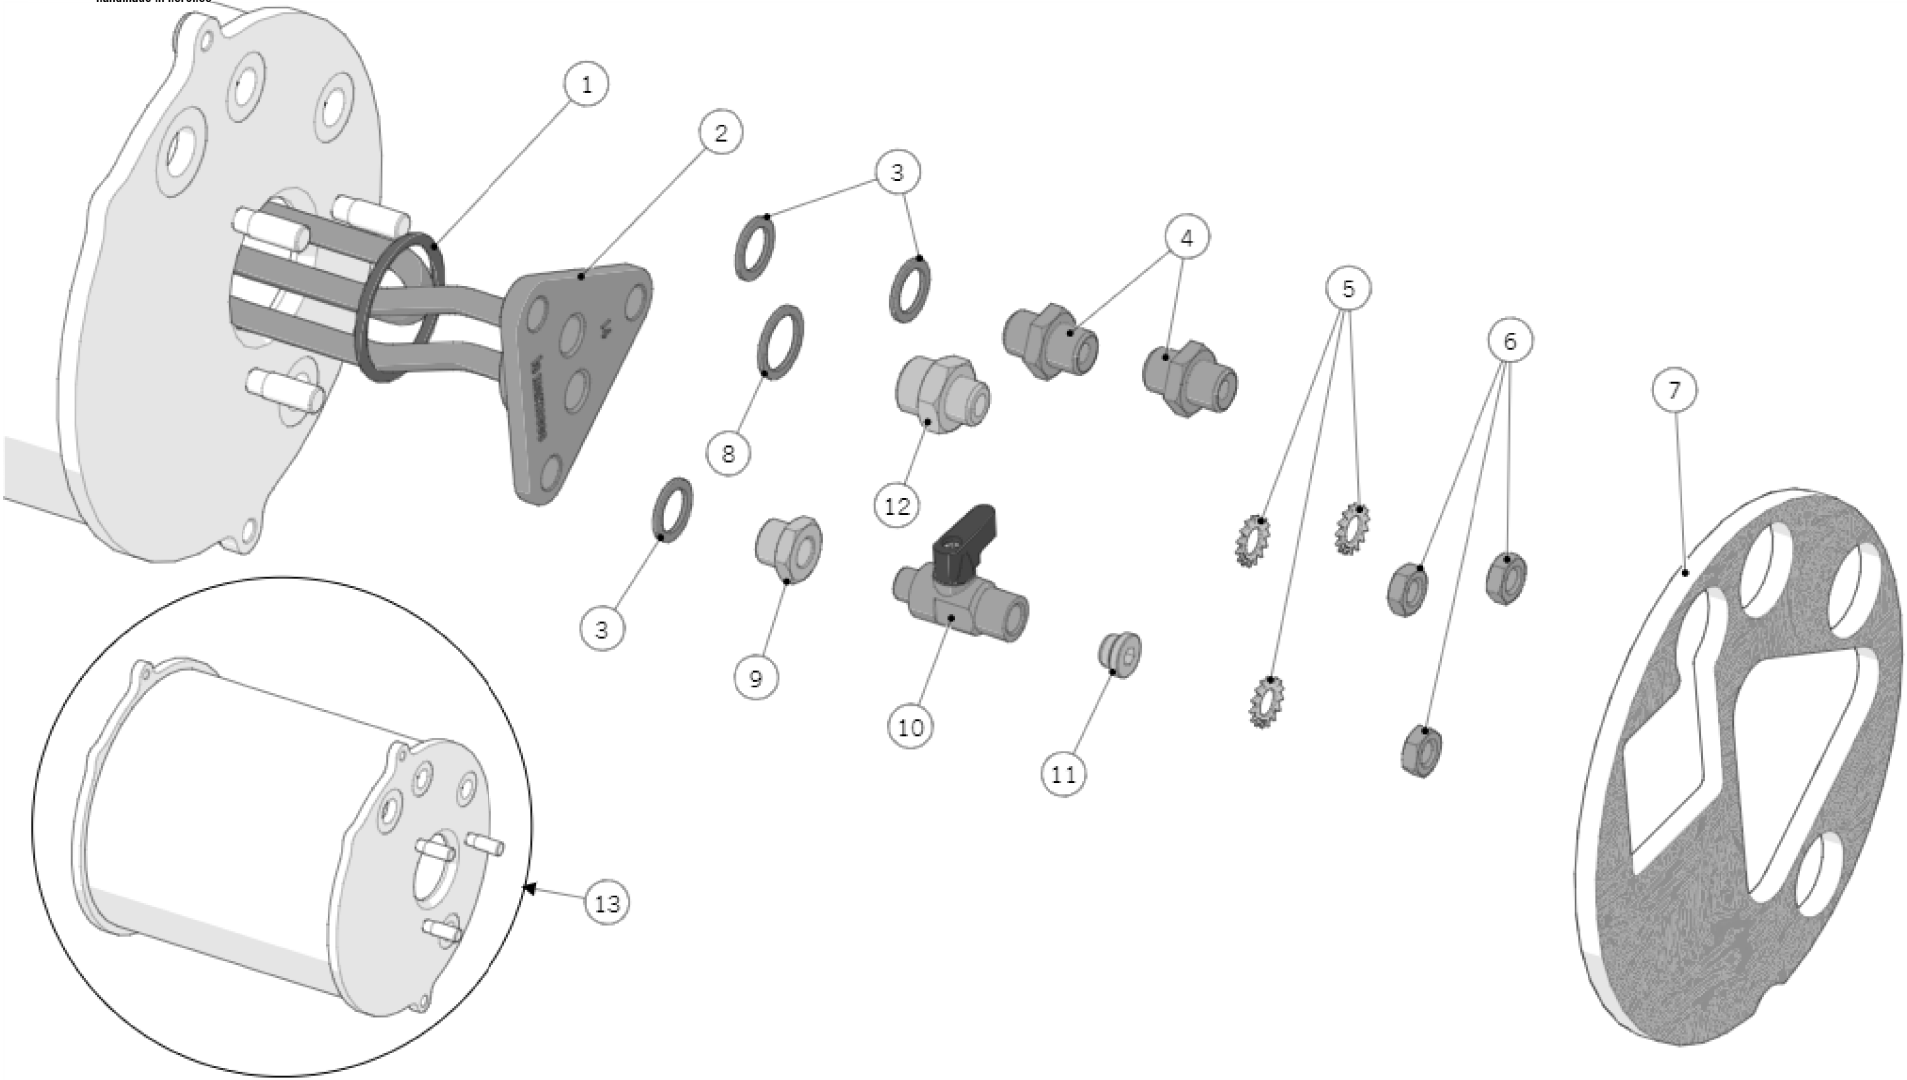

la marzocco
handmade in florence

19 - HYDRAULIC ASSEMBLY