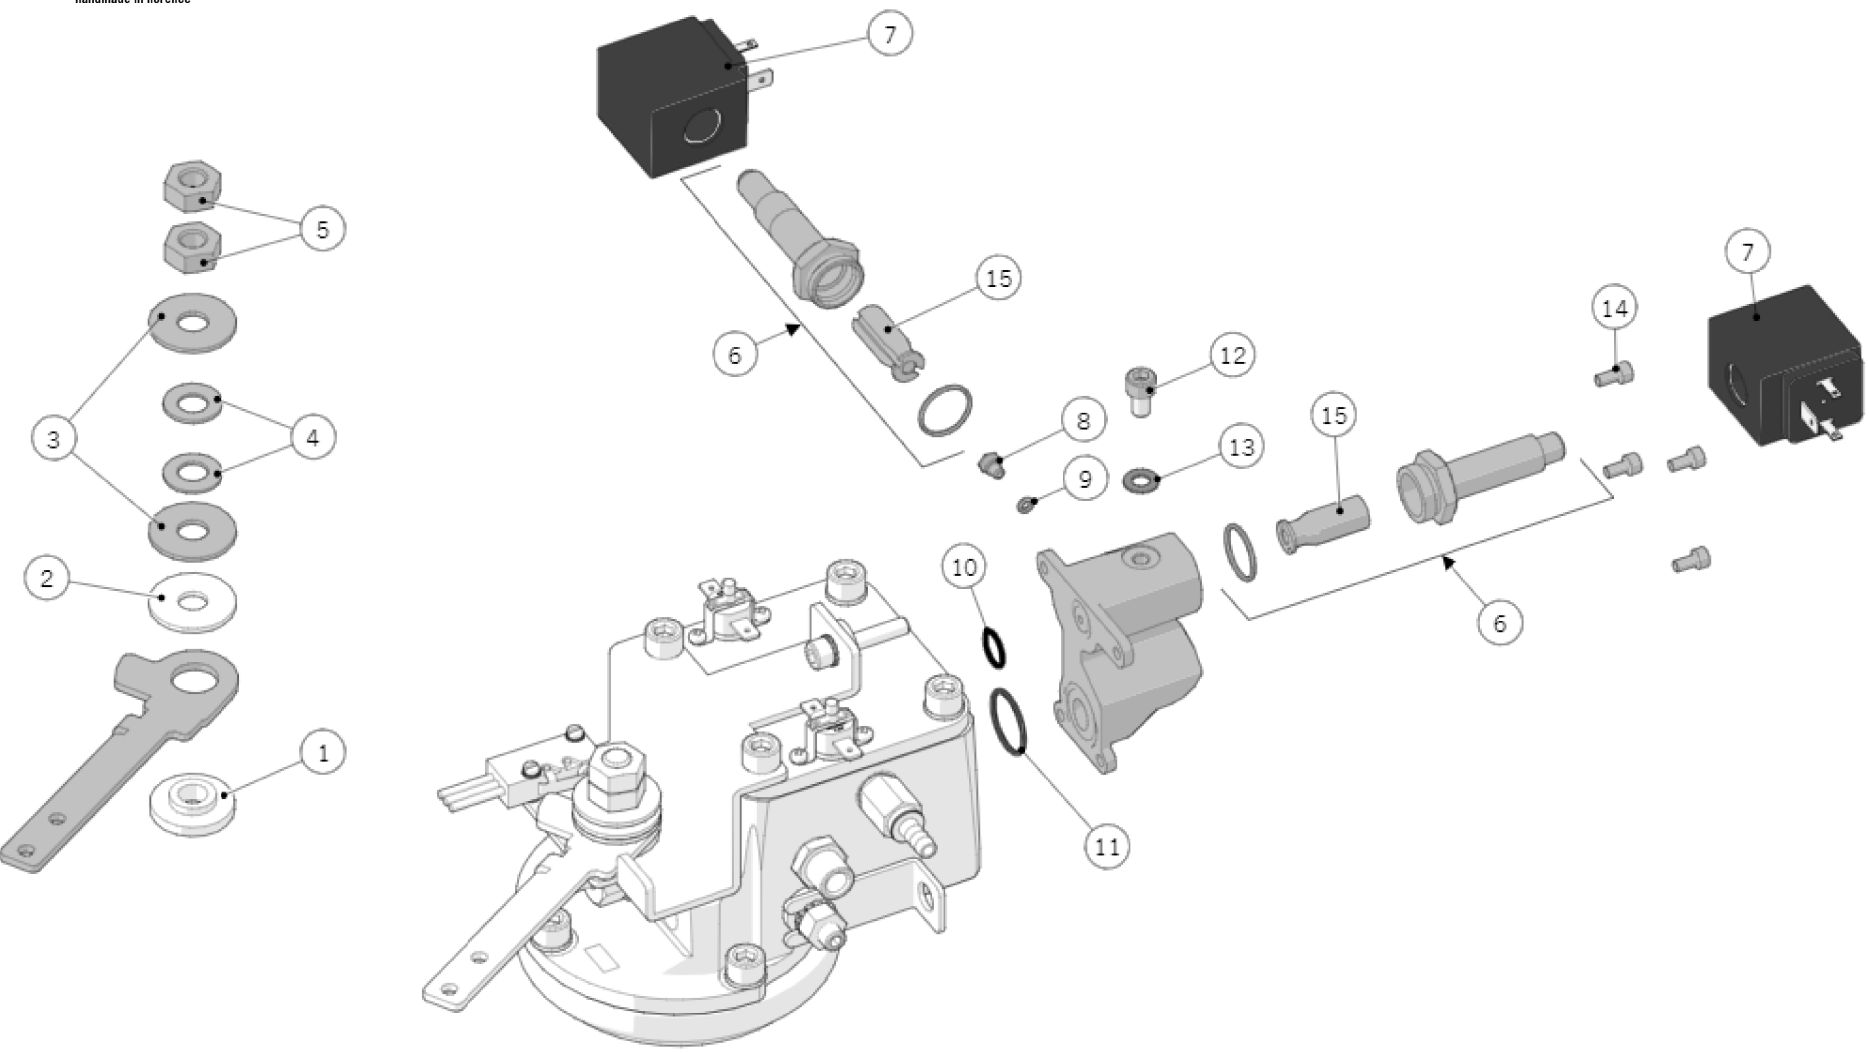

la marzocco
handmade in florence

25 - COFFEE BOILER ASSEMBLY