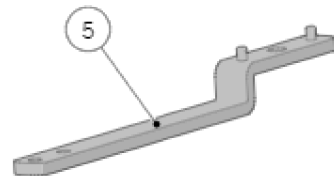

la marzocco
handmade in florence

37 - HOSE AND ACCESSORIES