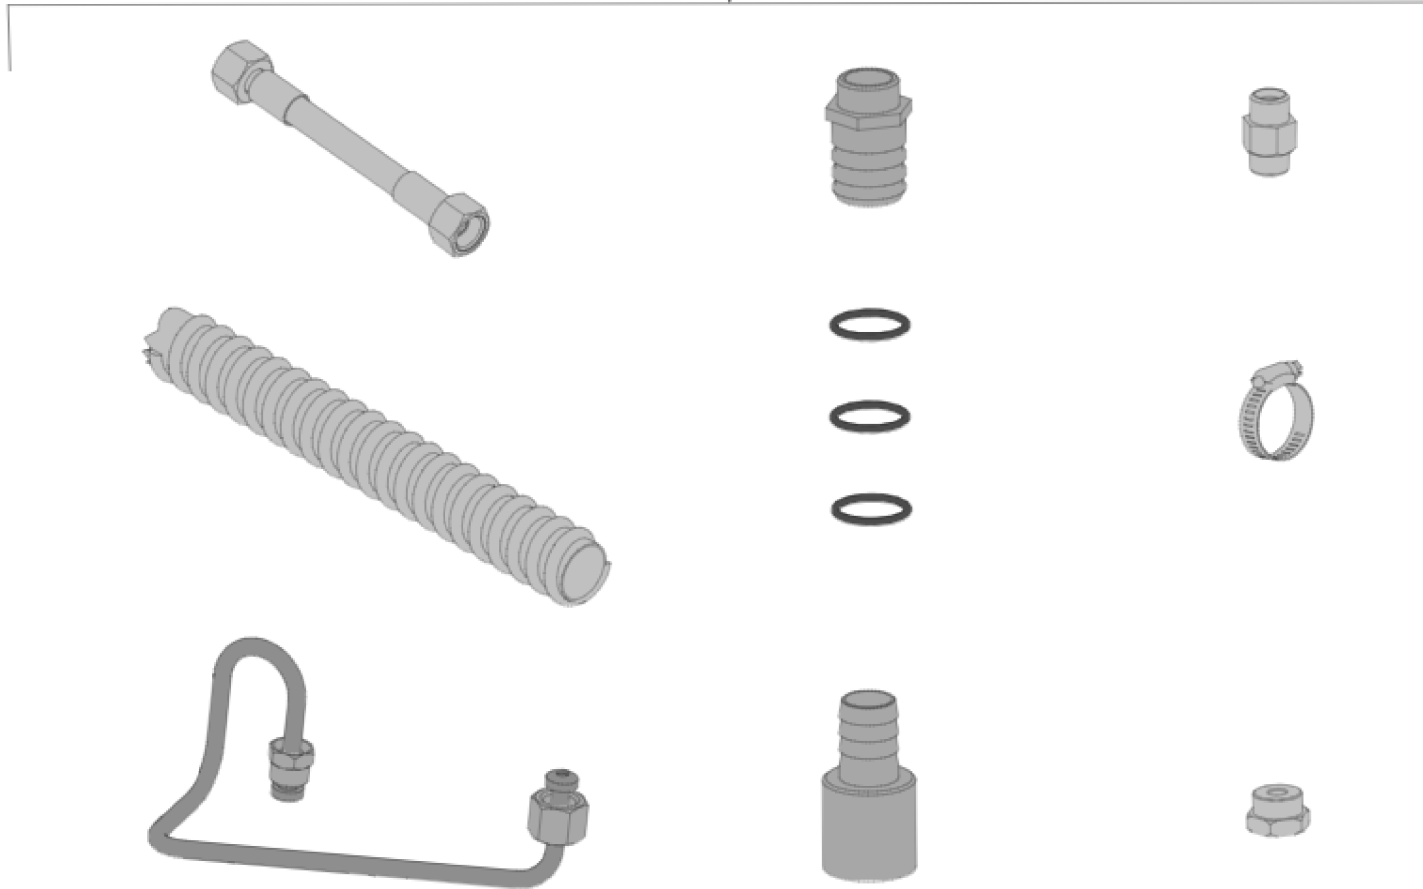

la marzocco
handmade in florence

39 - WATER SUPPLY CONNECTION

1