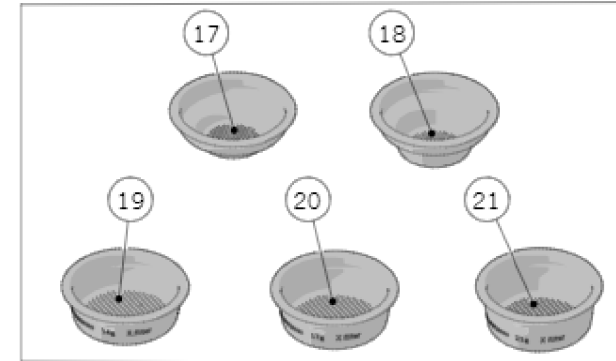

X - TESTED & CERTIFIED