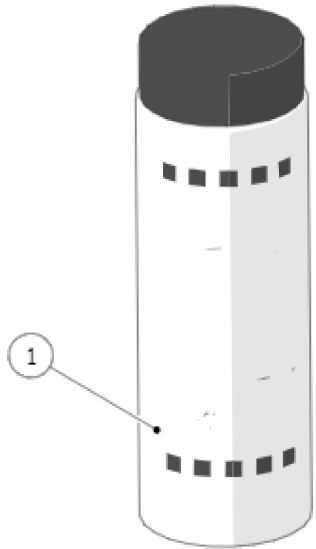

la marzocco
handmade in florence

37 - HOSE AND ACCESSORIES