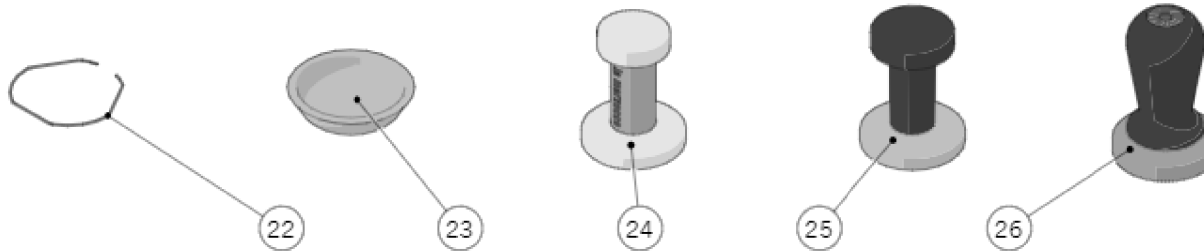

X - TESTED & CERTIFIED