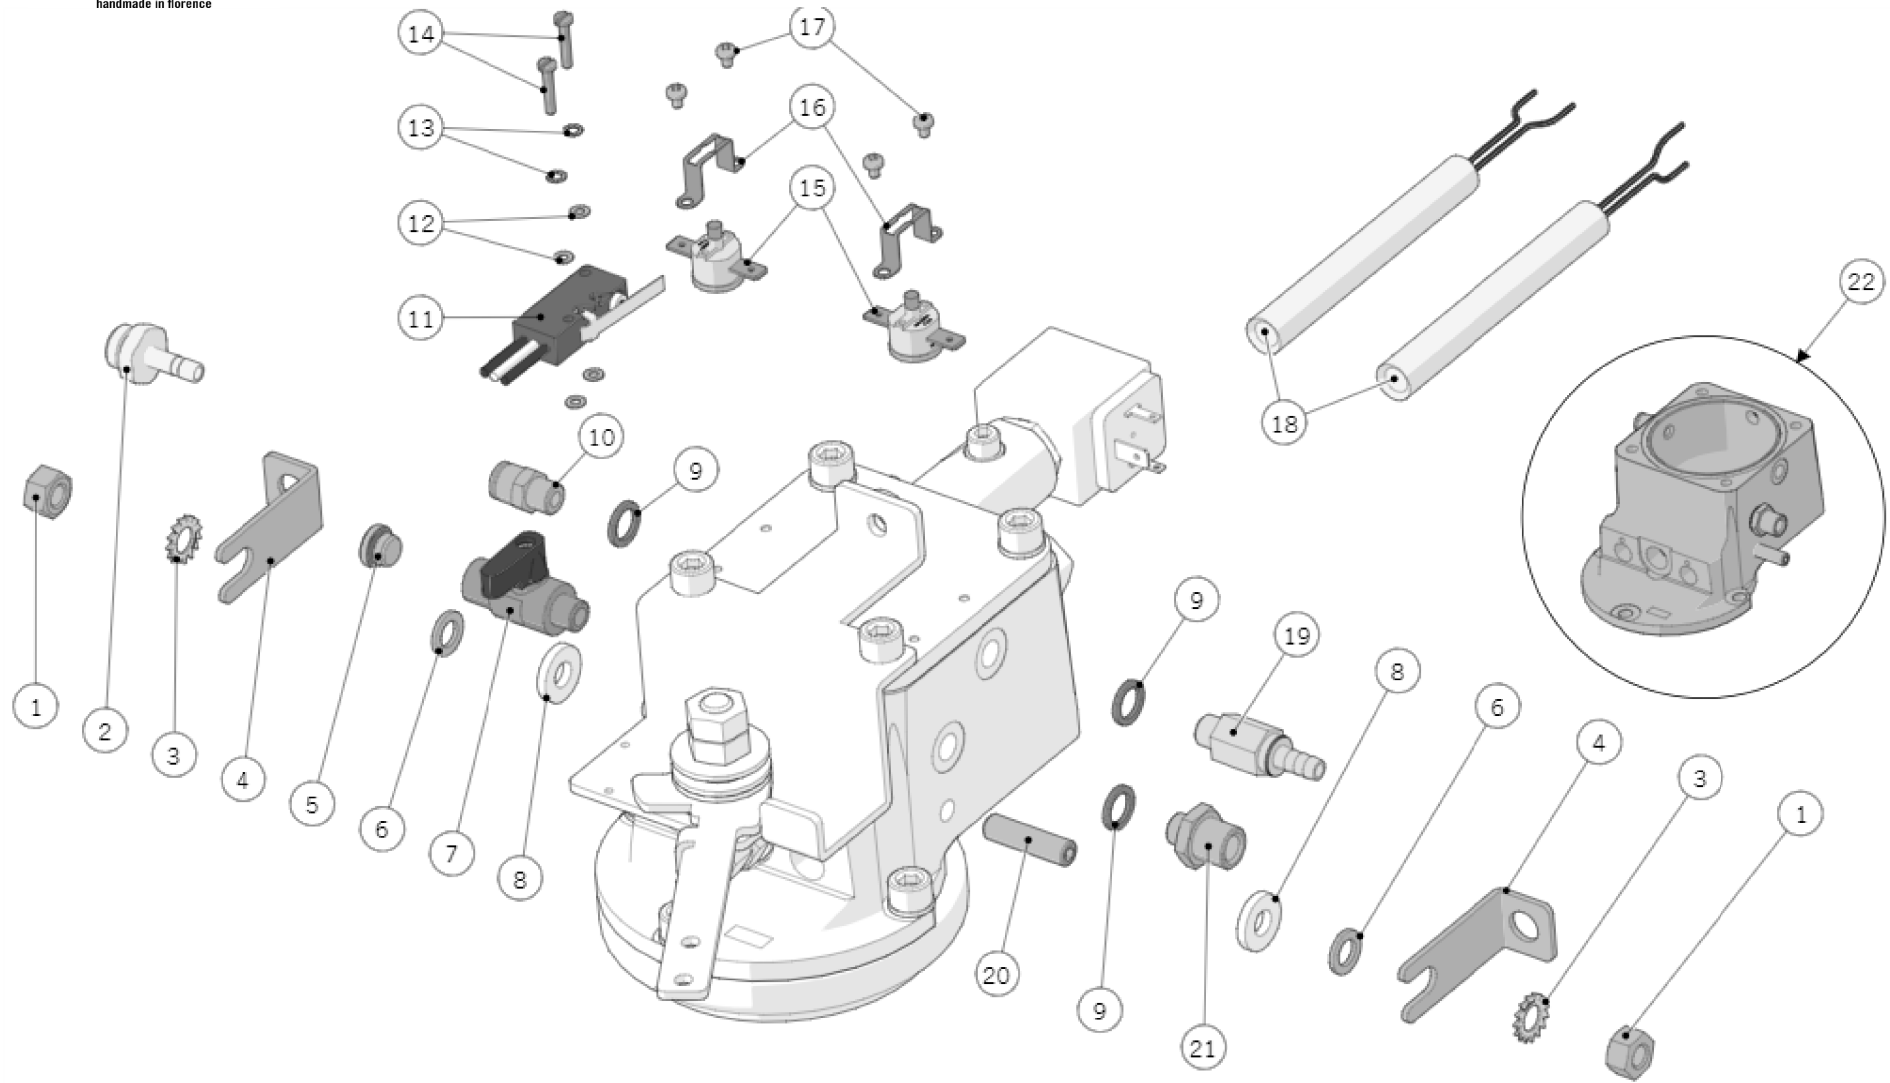

la marzocco
handmade in florence

23 - COFFEE BOILER ASSEMBLY