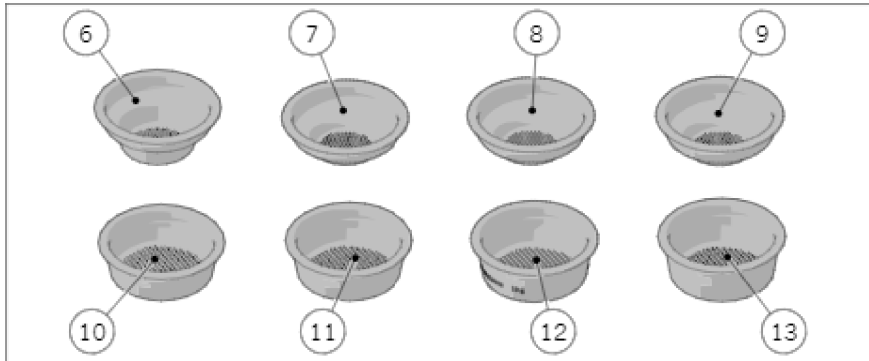

la marzocco
handmade in florence

35 - FILTERS AND PORTAFILTERS

FOR LA MARZOCCO SWIFT GRINDER

RIDGELESS

STANDARD VERSION

X - TESTED & CERTIFIED

la marzocco

handmade in florence