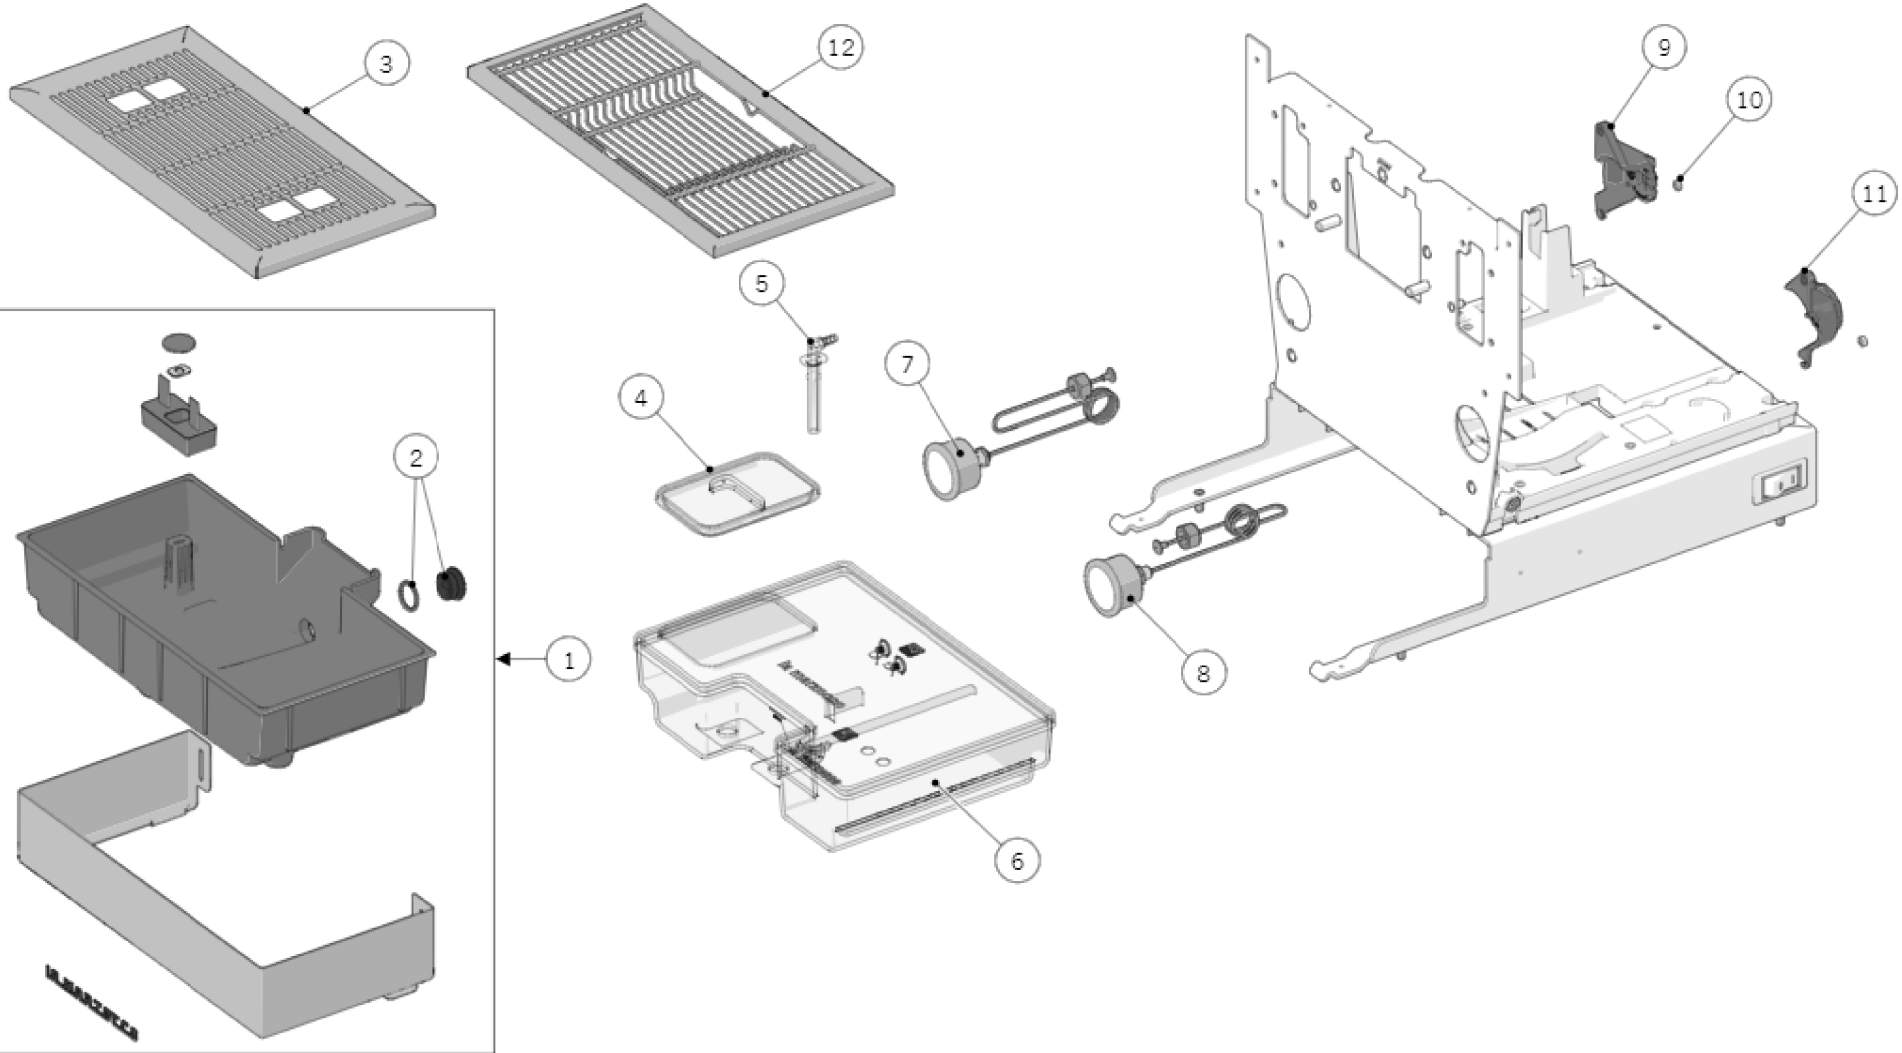

la marzocco
handmade in florence

09 - DRAIN BOX / WATER RESERVOIR ASSEM.