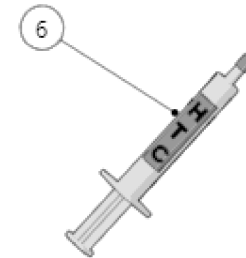

la marzocco
handmade in florence

37 - HOSE AND ACCESSORIES