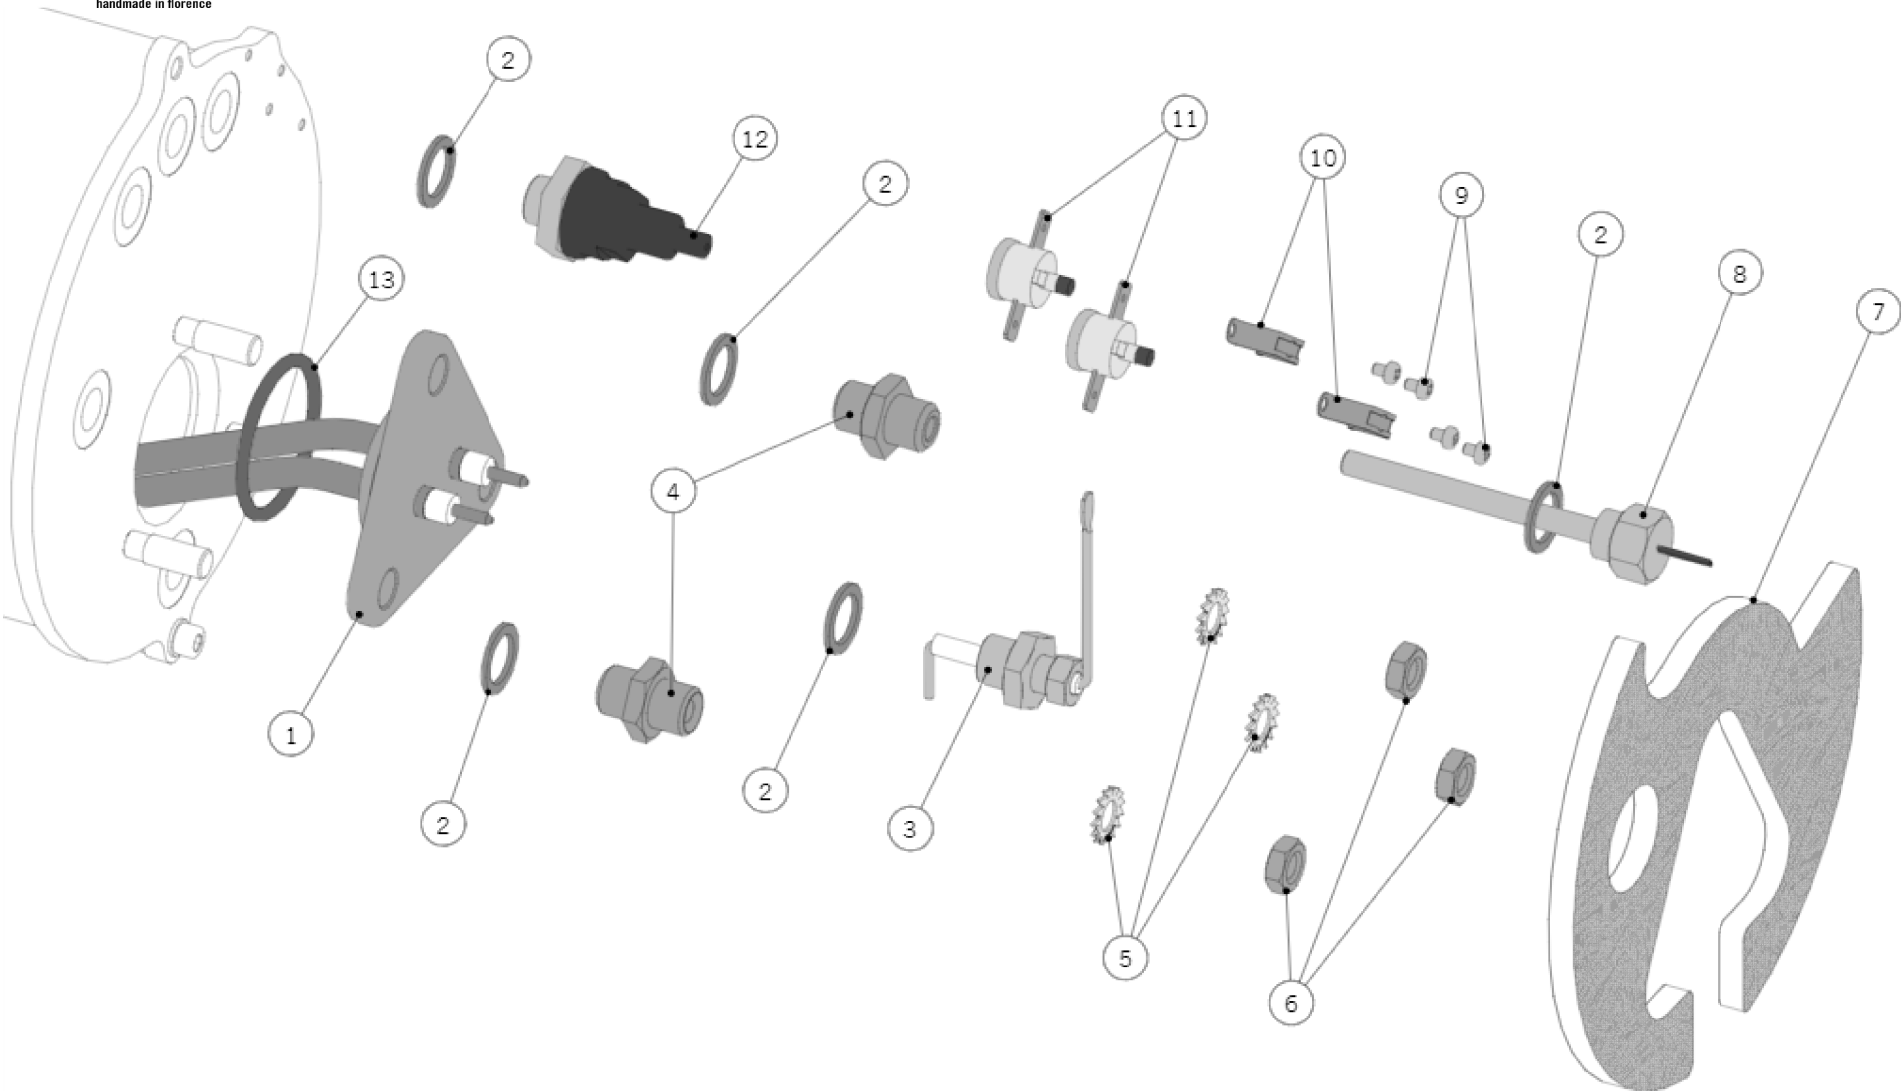

la marzocco
handmade in florence

21 - HYDRAULIC ASSEMBLY