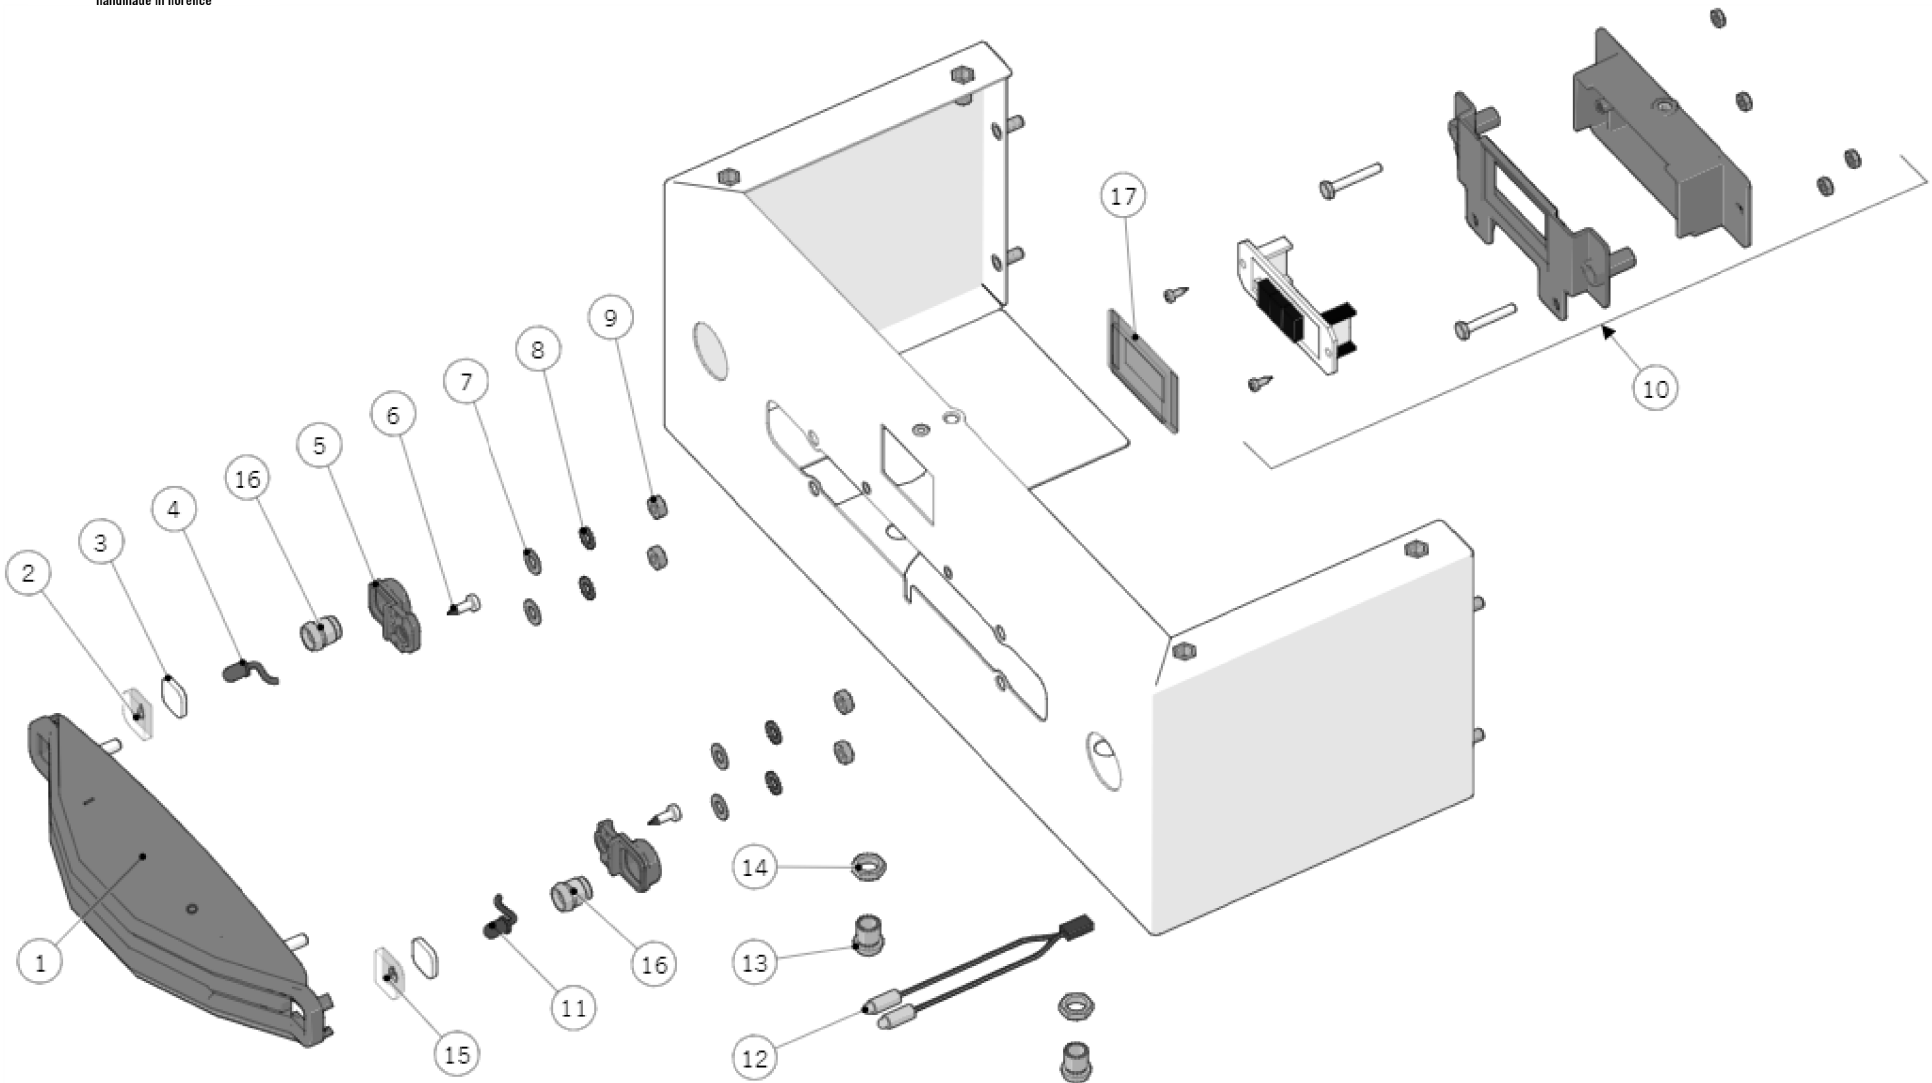

la marzocco
handmade in florence

29 - BODY PANEL ASSEMBLY