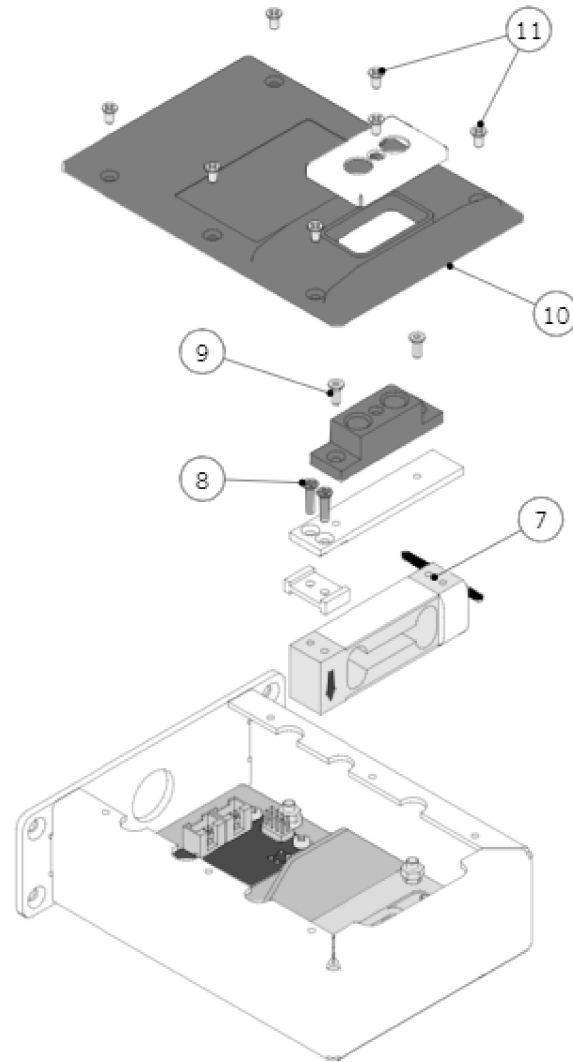

la marzocco
handmade in florence

230 - SCALES VERSION - SCALES ASSEMBLY