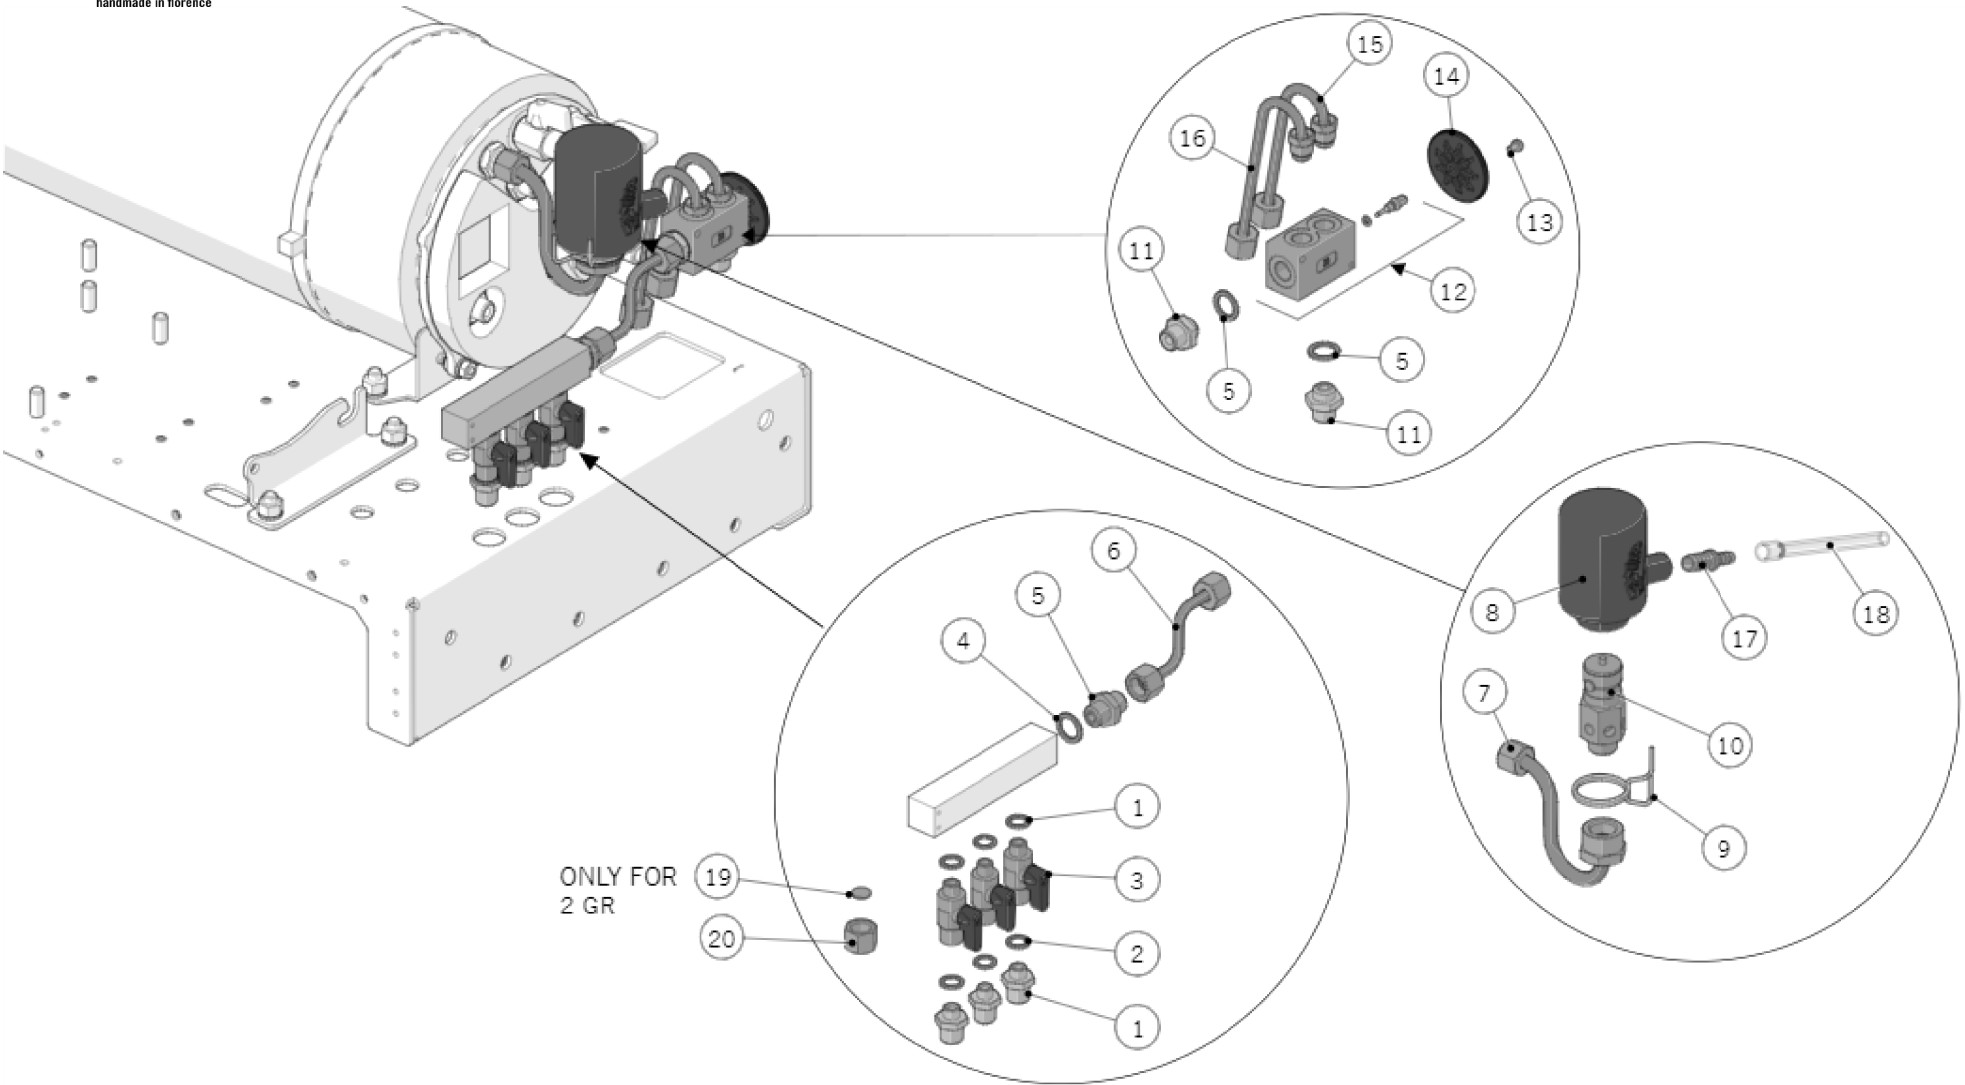

la marzocco
handmade in florence

100 - HYDRAULIC ASSEMBLY