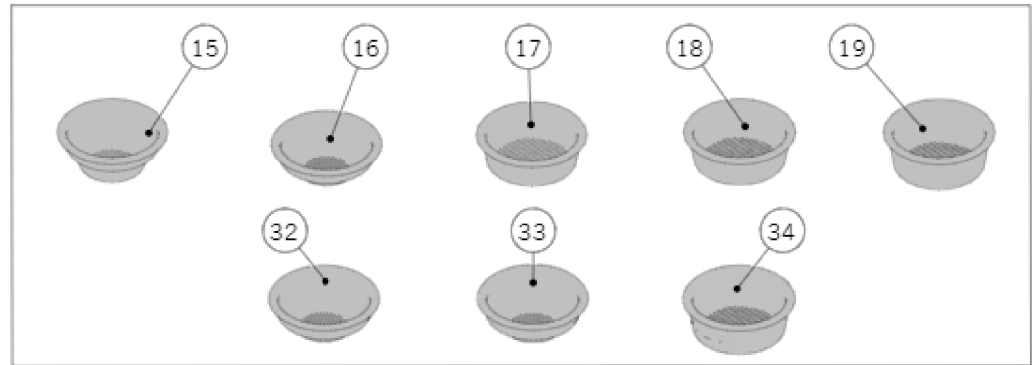

Item	Part number	Description
0017	L137/3	FERRULE 3,5X11X5 T5
0018	E.3.001.02	PRESSURE GAUGE 0-18 BEIGE W/CAPILLARY
0019	L100/1A	WASHER 13,5X19X1,5 COPPER

la marzocco
handmade in florence

260 - PORTAFILTER ASSEMBLY

FOR FOR LA MARZOCCO SWIFT GRINDER

STANDARD VERSION

X - TESTED & CERTIFIED

la marzocco

handmade in florence

Item	Part number	Description
0001	A.5.114	PORTAFILTER STRAIGHT-IN DOUBLE SPOUT
0002	A.5.113	PORTAFILTER STRAIGHT-IN SINGLE SPOUT
0003	A.5.014.01	DOUBLE SPOUT S/S
0004	A.5.013.01	SINGLE SPOUT S/S
0005	H.1.017	O-RING 3,53X9,12 EPDM 70 SH
0005	H.1.017.02	O-RING 3,37X9,21 EPDM
0006	A.5.124	PORTAFILTER NAKED STRAIGHT-IN
0007	F.3.080	FILTER 14 GR RIDGELESS
0008	F.3.079	FILTER 17 GR RIDGELESS
0009	F.3.081	FILTER 21 GR RIDGELESS
0010	L115/A	FILTER 1 CUP
0011	L115/A/S	SINGLE FILTER
0012	5.128	19mm SWIFT FILTER BASKET
0013	5.127	22mm SWIFT FILTER BASKET
0014	5.133	TRIPLE SWIFT FILTER BASKET
0015	F.3.029.GR	FILTER 7 GR STANDARD
0016	F.3.053	FILTER 7 GR STANDARD ITALY
0017	F.3.028.01	FILTER 14 GR STANDARD
0018	F.3.027.01	FILTER 17 GR STANDARD
0019	F.3.026.01	FILTER 21 GR STANDARD
0020	F.3.054.X	FILTER 7 GR X ITALIA