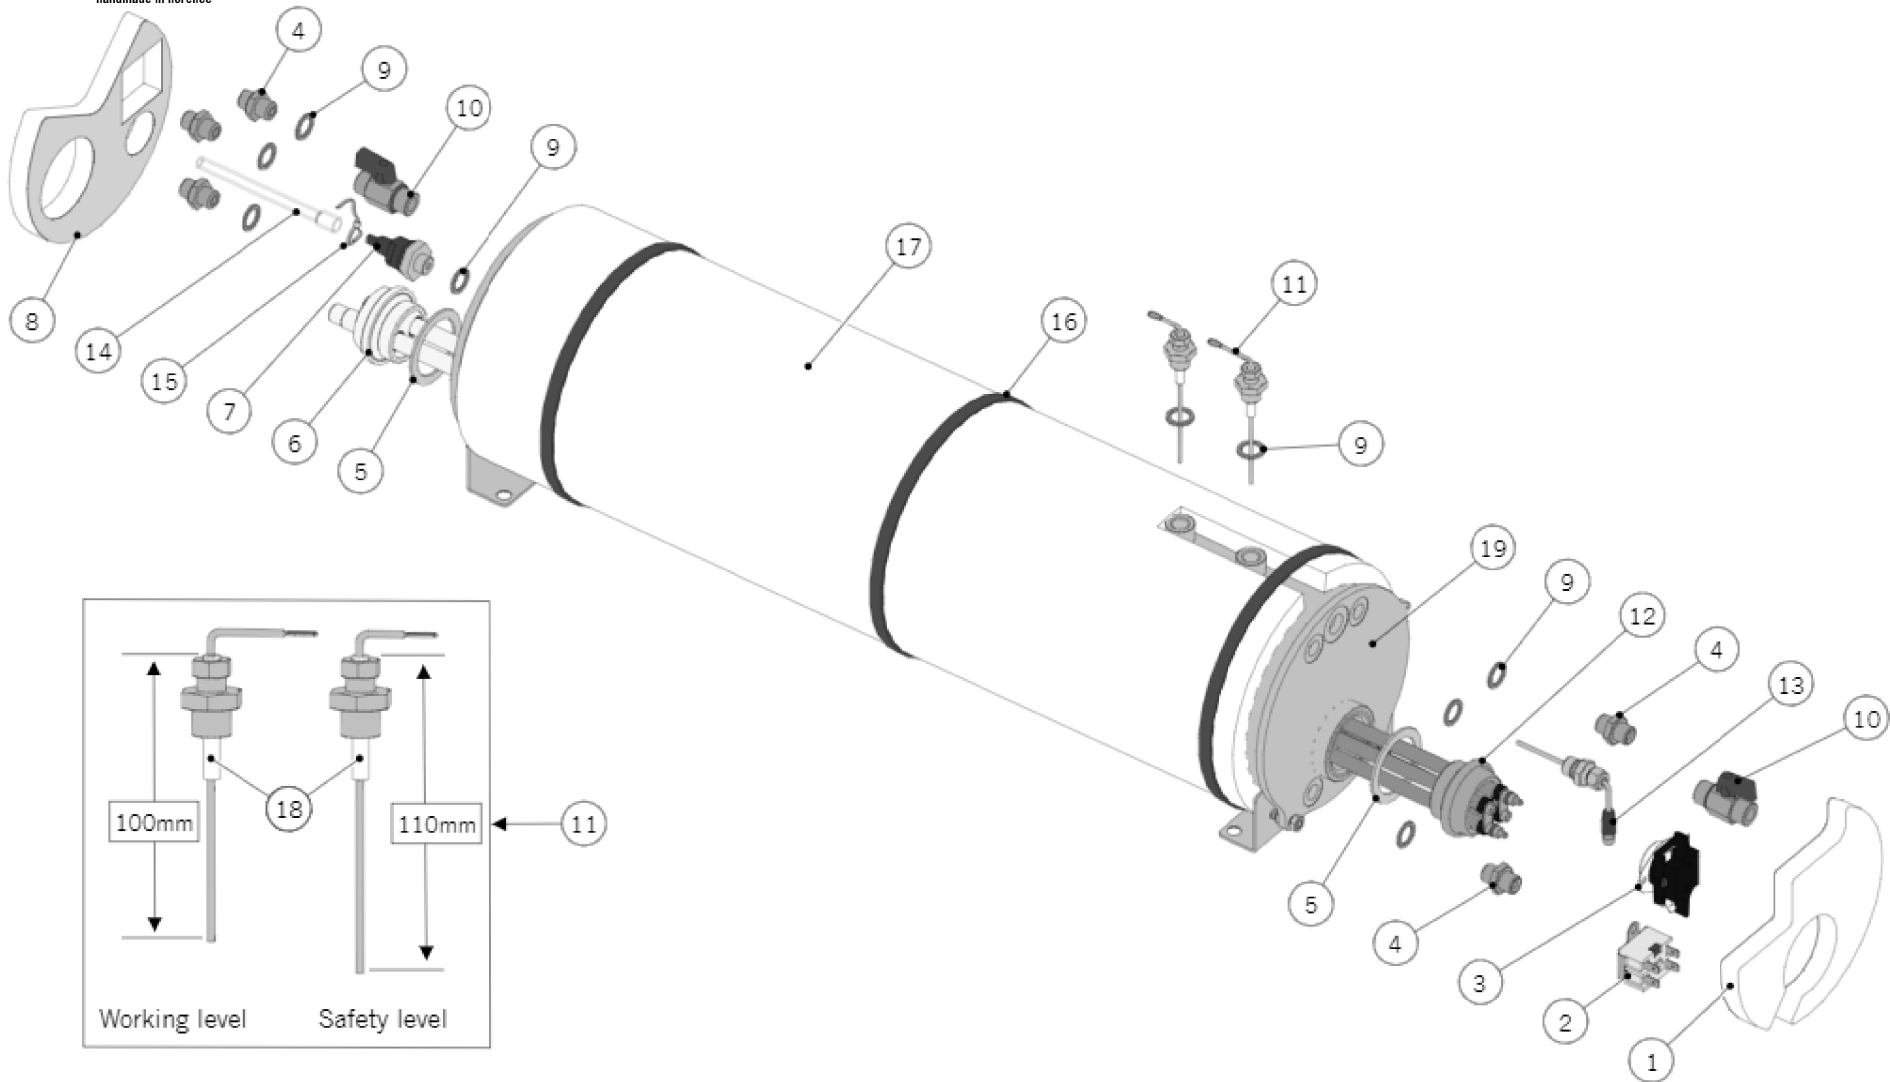

la marzocco
handmade in florence

200 - STEAM BOILER