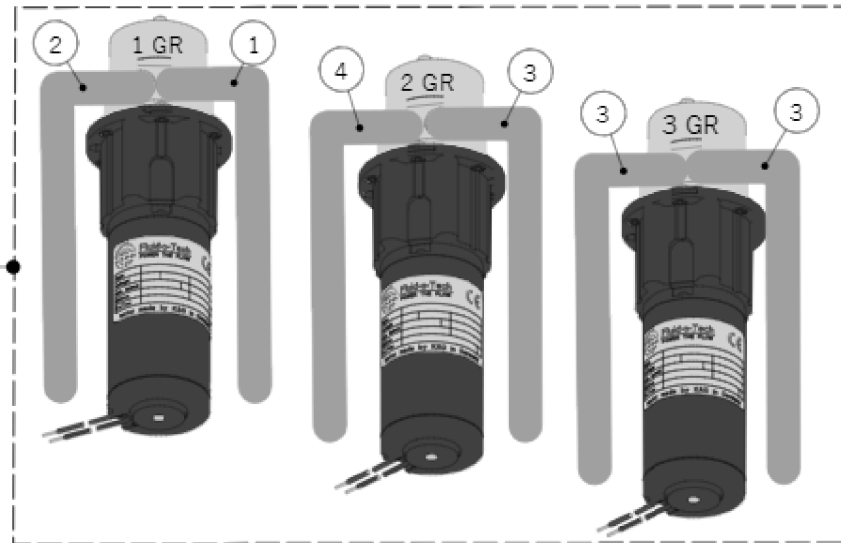

la marzocco

handmade in florence

190 - GEAR PUMP

ONLY FOR
3 GR

ONLY FOR
2 GR