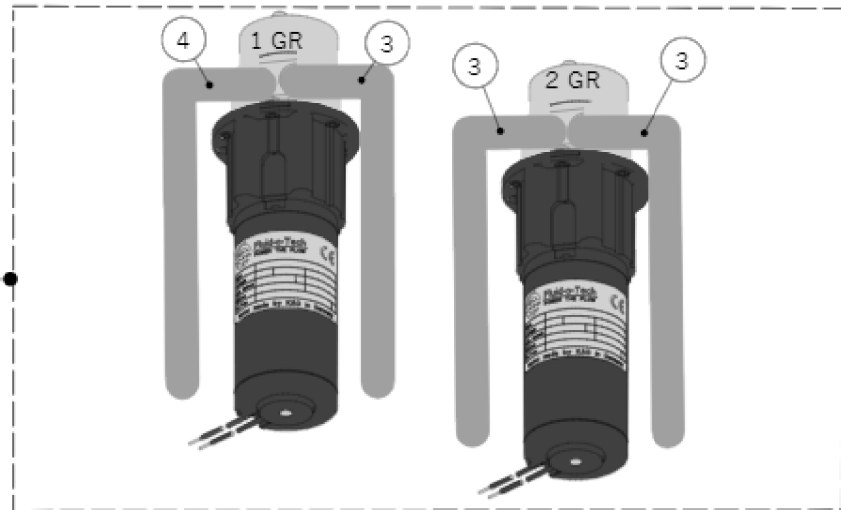

la marzocco

handmade in florence

190 - GEAR PUMP

ONLY FOR
3 GR

ONLY FOR
2 GR

la marzocco

handmade in florence

Item	Part number	Description
0001	T.5.012	BRAIDED HOSE SILICONE G1/4F 27CM
0002	T.5.013	BRAIDED HOSE G1/4F 63CM
0003	T.5.011	BRAIDED HOSE SILICONE G1/4F 21CM
0004	T.5.014	BRAIDED HOSE SILICONE G1/4F 42CM

la marzocco
handmade in florence

200 - STEAM BOILER

la marzocco

handmade in florence

Item	Part number	Description
0001	F.7.039	INSULATING LEFT FLAT SIDE SB
0002	L276/B	SAFETY THERMOSTAT 2P 130C 250V
0003	E.5.005	SAFETY THERMOSTAT 2P TRIP FREE 130C 600V
0004	L037/3.01	NIPPLE G1/4M-G1/4M WR19 H25.5 BRASS TR.
0005	LR360	GASKET CYLINDRICAL FLAT D55XD42X2
0006	T.1.015.02	PREHEATER 2GR L384 MM W/Y JUNCTION
0006	T.1.019.02	PREHEATER 3/4GR L584 MM W/Y JUNCTION
0007	B.2.029.01	VALVE VACUUM BREAKER SMA G1/4 S/S FKM
0008	F.7.040	INSULATING RIGHT FLAT SIDE SB
0009	L100/1A	WASHER 13,5X19X1,5 COPPER
0010	L164/MM.02	BALL VALVE G3/8M-G3/8M BRASS TREATED
0011	LA052	WATER LEVEL PROBE
0012	E.6.008.02	HEAT.ELEM W4000 V380 CM50 1-1/4 4POLE TR
0012	E.6.009.03	HEAT.ELEM W4000 V220 CM50 1-1/4 4POLE
0012	E.6.017.01	HEATING ELEMENT W3000 V240 CM39 1-1/4
0012	E.6.023	HEAT.ELEM W4000 V200 CM50 1-1/4 4POLE TR
0012	LR357/200B.04	HEATING ELEMENT W3000 V200 CM39 1-1/4
0012	LR357/220B.04	HEATING ELEMENT W3000 V220 CM39 1-1/4
0012	LR357/380B.04	HEATING ELEMENT W3000 V380 CM39 1-1/4
0013	E.1.005	TEMPERATURE PROBE PT1000 100MM
0014	T.4.001	ANTISUCTION VALVE SILICONE TUBE