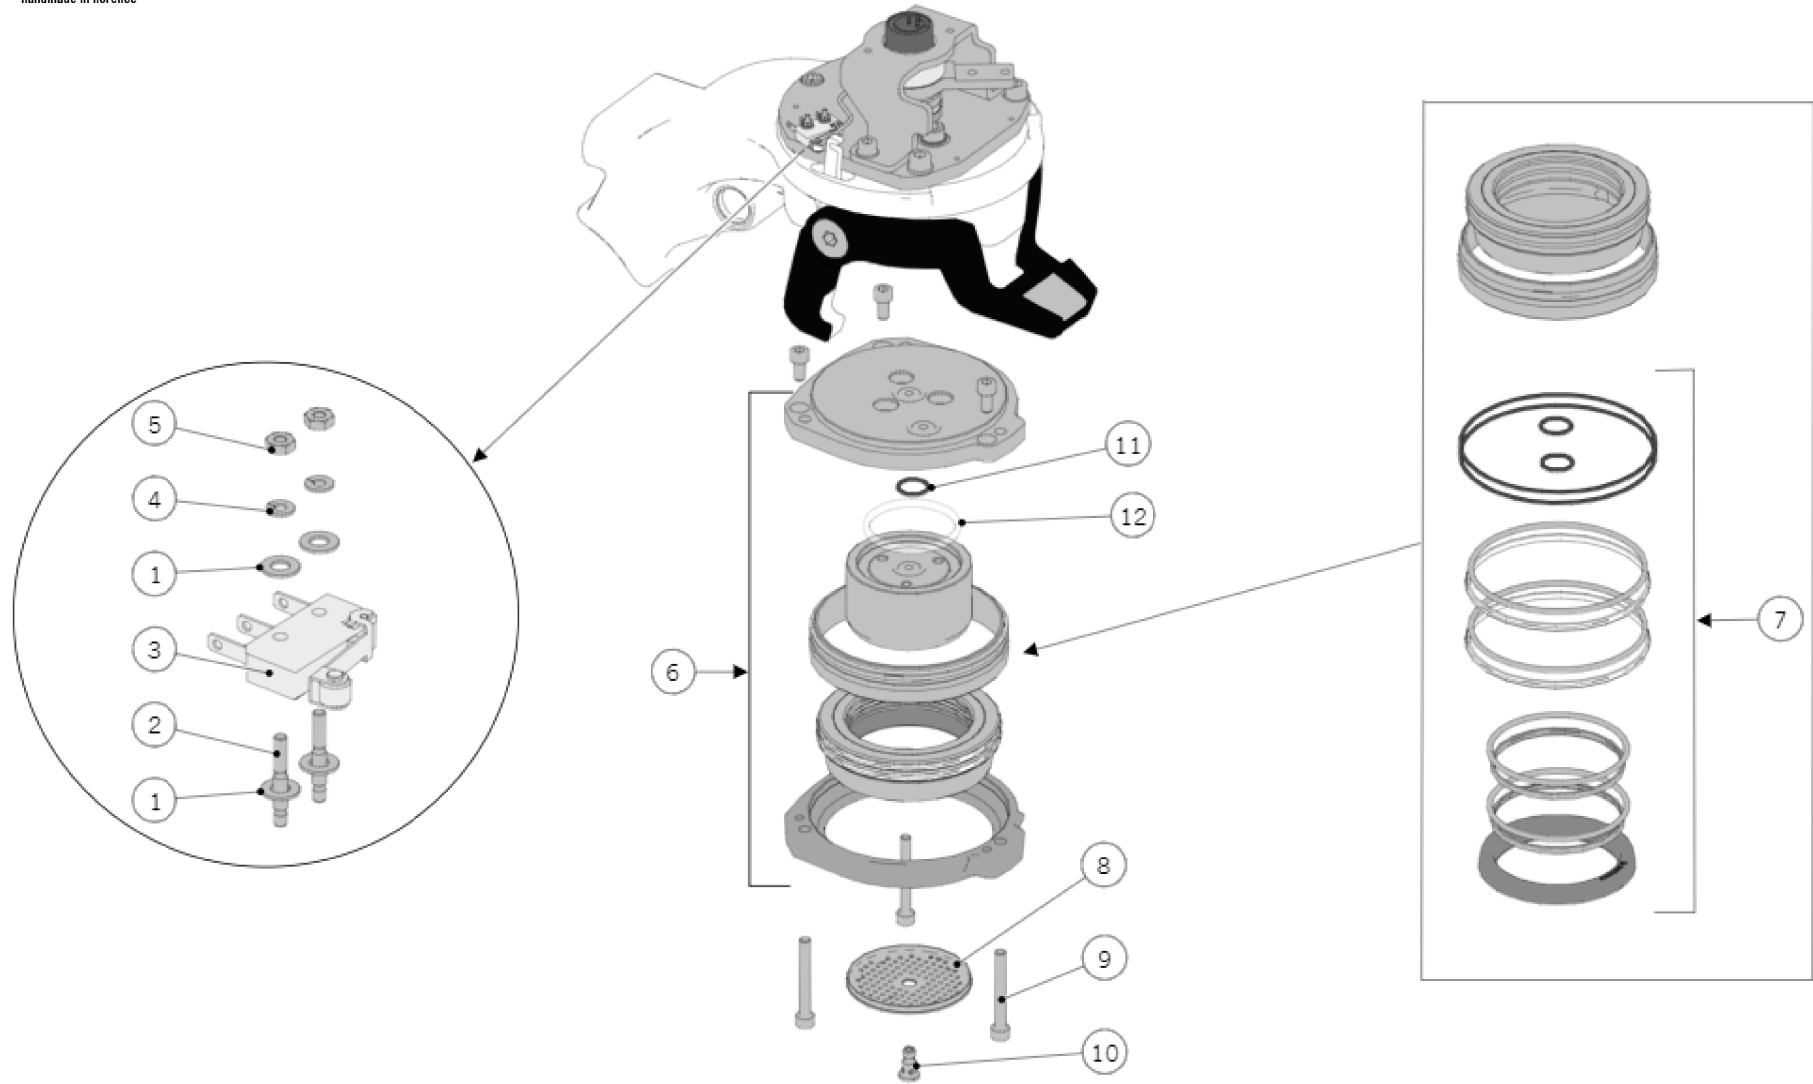

la marzocco
handmade in florence

170 - COFFEE BOILER