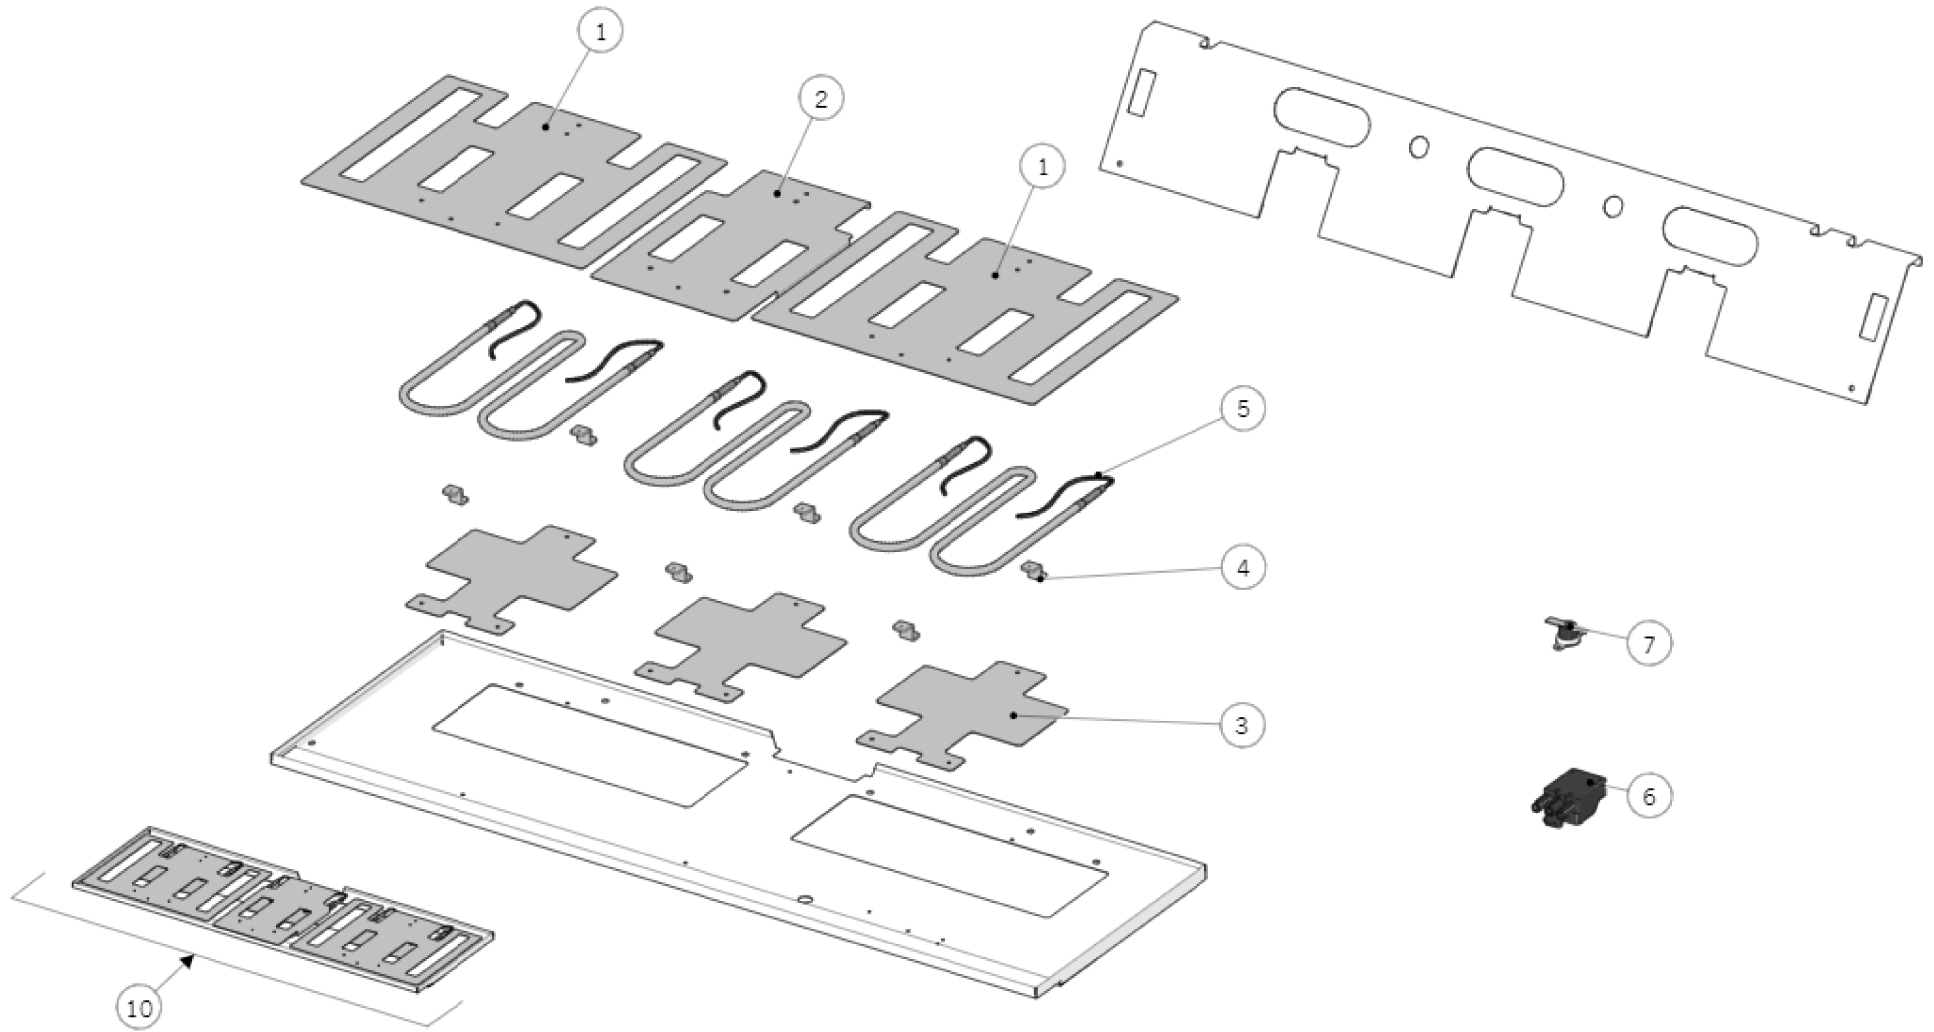

la marzocco
handmade in florence

240 - HEATING ELEMENTS