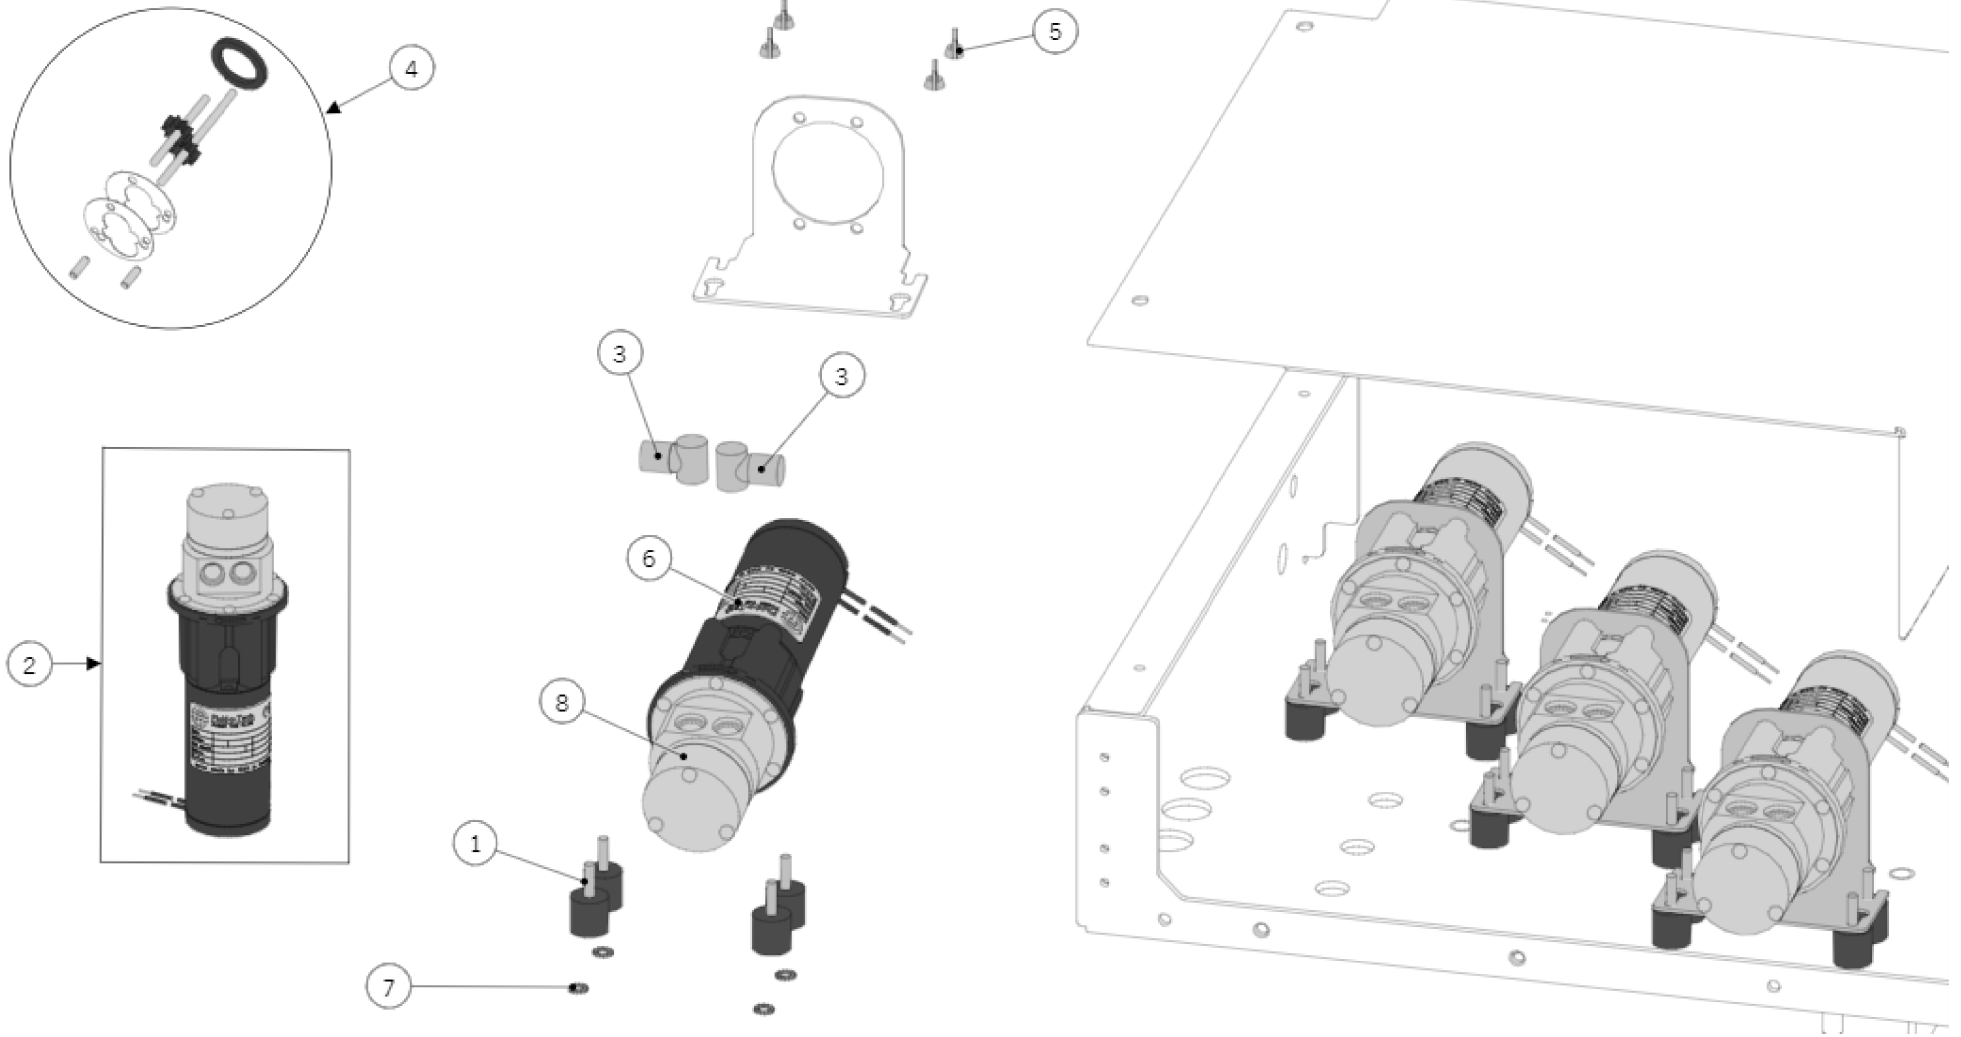

la marzocco
handmade in florence

180 - GEAR PUMP