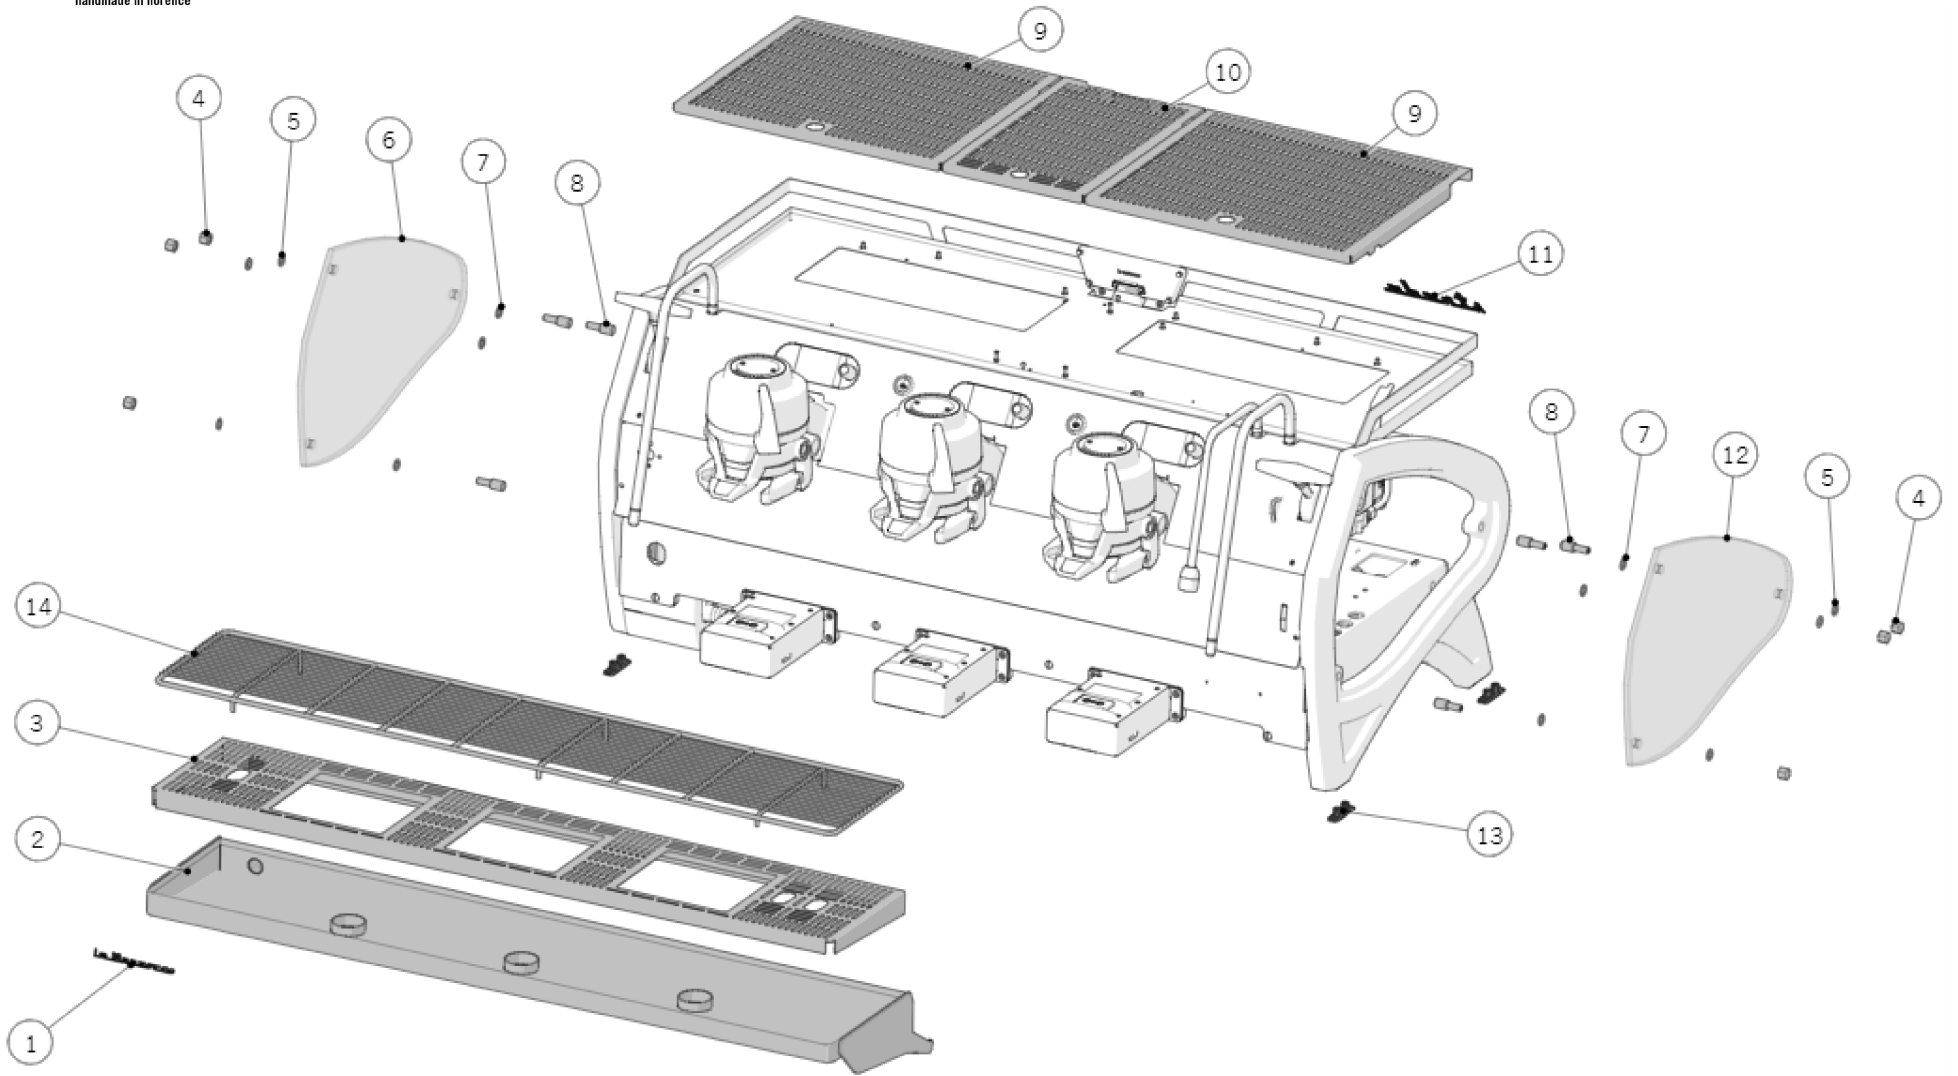

la marzocco
handmade in florence

PARTS STRADA X

la marzocco
handmade in florence

10 - BODY PANEL ASSEMBLY

la marzocco

handmade in florence

Item	Part number	Description
0001	D.4.061	LOGO LA MARZOCCO STRADA X
0002	C.1.280.2.01	TRAY DRAIN STRADA 2GR W/SCALES
0002	C.1.280.3.01	TRAY DRAIN STRADA 3GR W/SCALES
0003	C.1.281.3	GRID DRAIN STRADA 3GR W/SCALES
0003	C.1.281.2	GRID DRAIN STRADA 2GR W/SCALES
0004	I.1.036	CAP NUT M8 H12 WR 13 S/S
0005	L1003	WASHER 8,5X14X1,5 S/S A2
0006	C.5.020.SX	GLASS LEFT STRADA X-S
0007	I.6.002	WASHER 8.1X14X1 PA TRASPARENT
0008	I.1.198	SOCKET GRUB SCREW M12 - M8 S/S
0009	C.1.697.3	CUP TRAY GRID LARGE STRADA X-S 3GR
0009	C.1.697.2.DX	CUP TRAY GRID LARGE RIGHT STRADA X-S 2GR
0009	C.1.697.2.SX	CUP TRAY GRID LARGE LEFT STRADA X-S 2GR
0010	C.1.696	CUP TRAY GRID SMALL STRADA X-S
0011	D.4.062	LOGO BACK PANEL STRADA X
0012	C.5.020.DX	GLASS RIGHT STRADA X-S
0013	F.2.061	RUBBER FOOT STRADA X-S
0014	C.1.664.2	WIRE GRID 2GR STRADA S
0014	C.1.664.3	WIRE GRID 3GR STRADA S