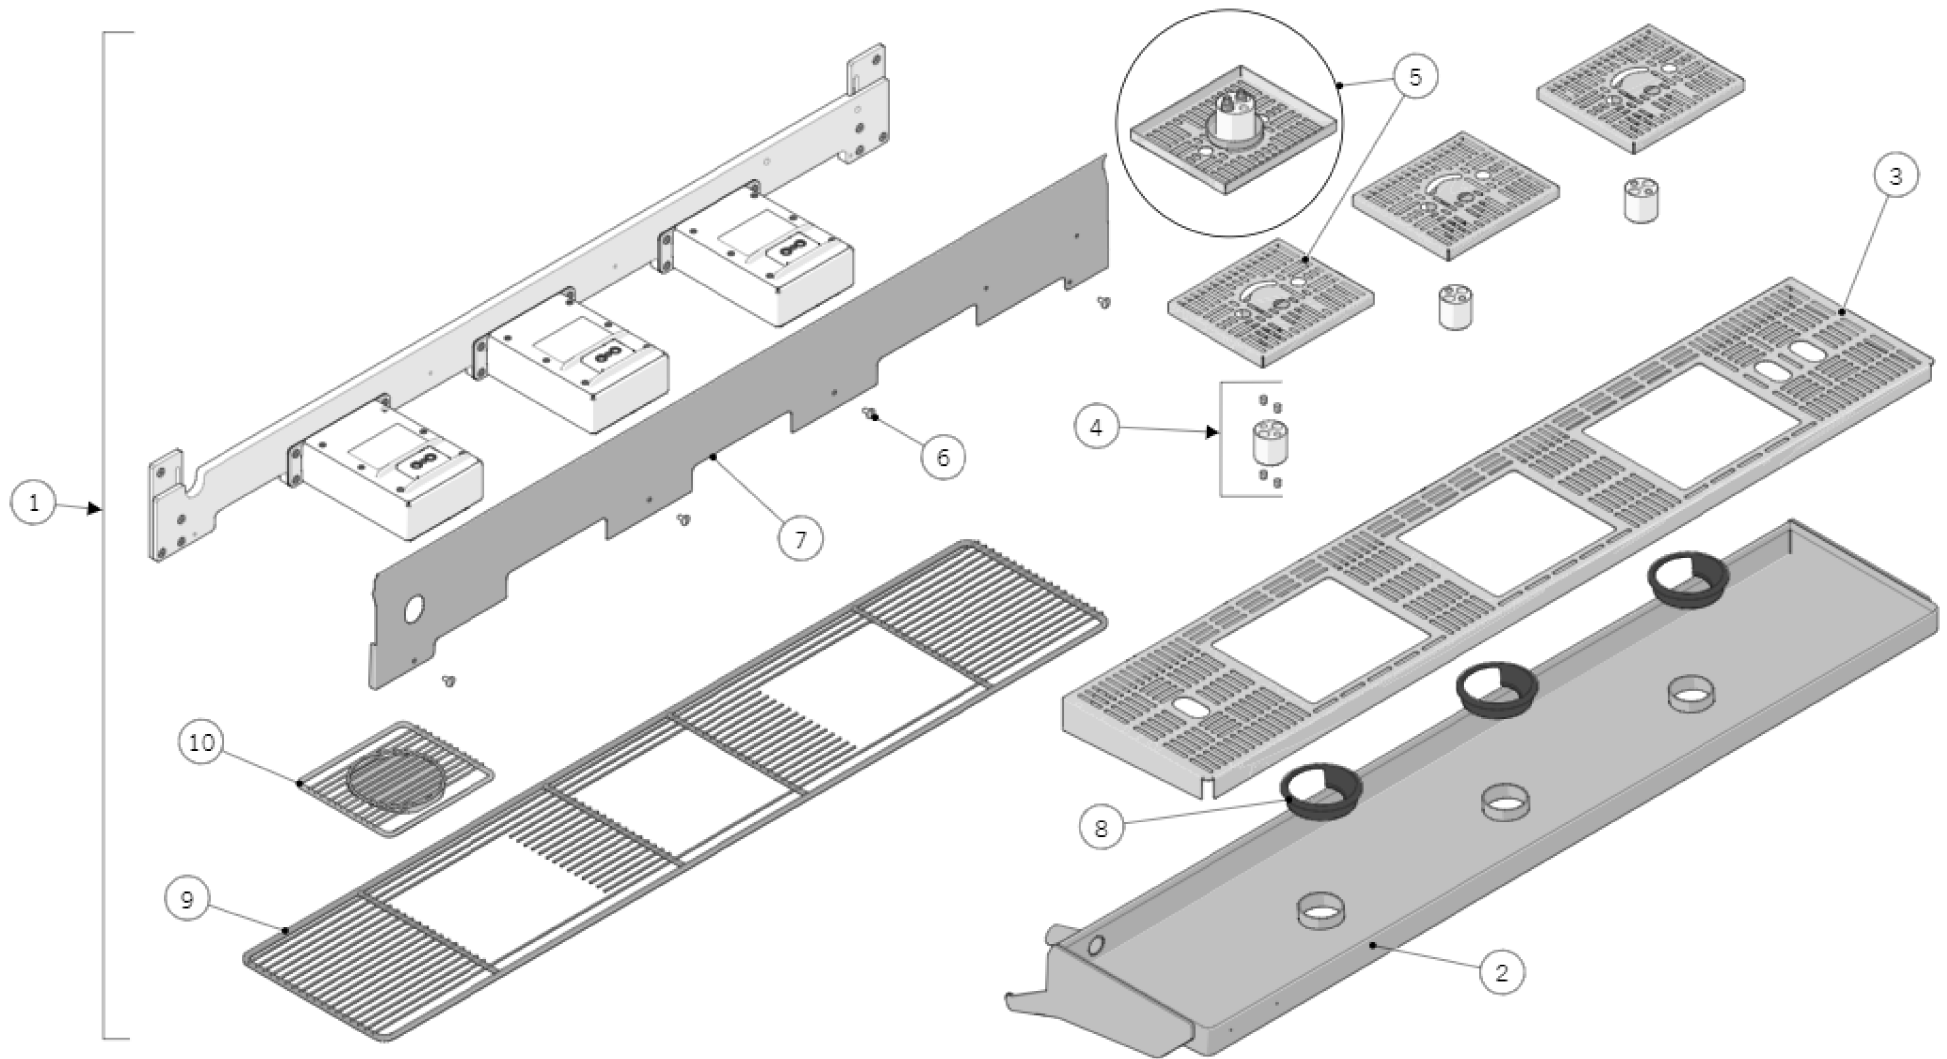

la marzocco
handmade in florence

210 - SCALES VERSION - BODY PANEL ASSEM.