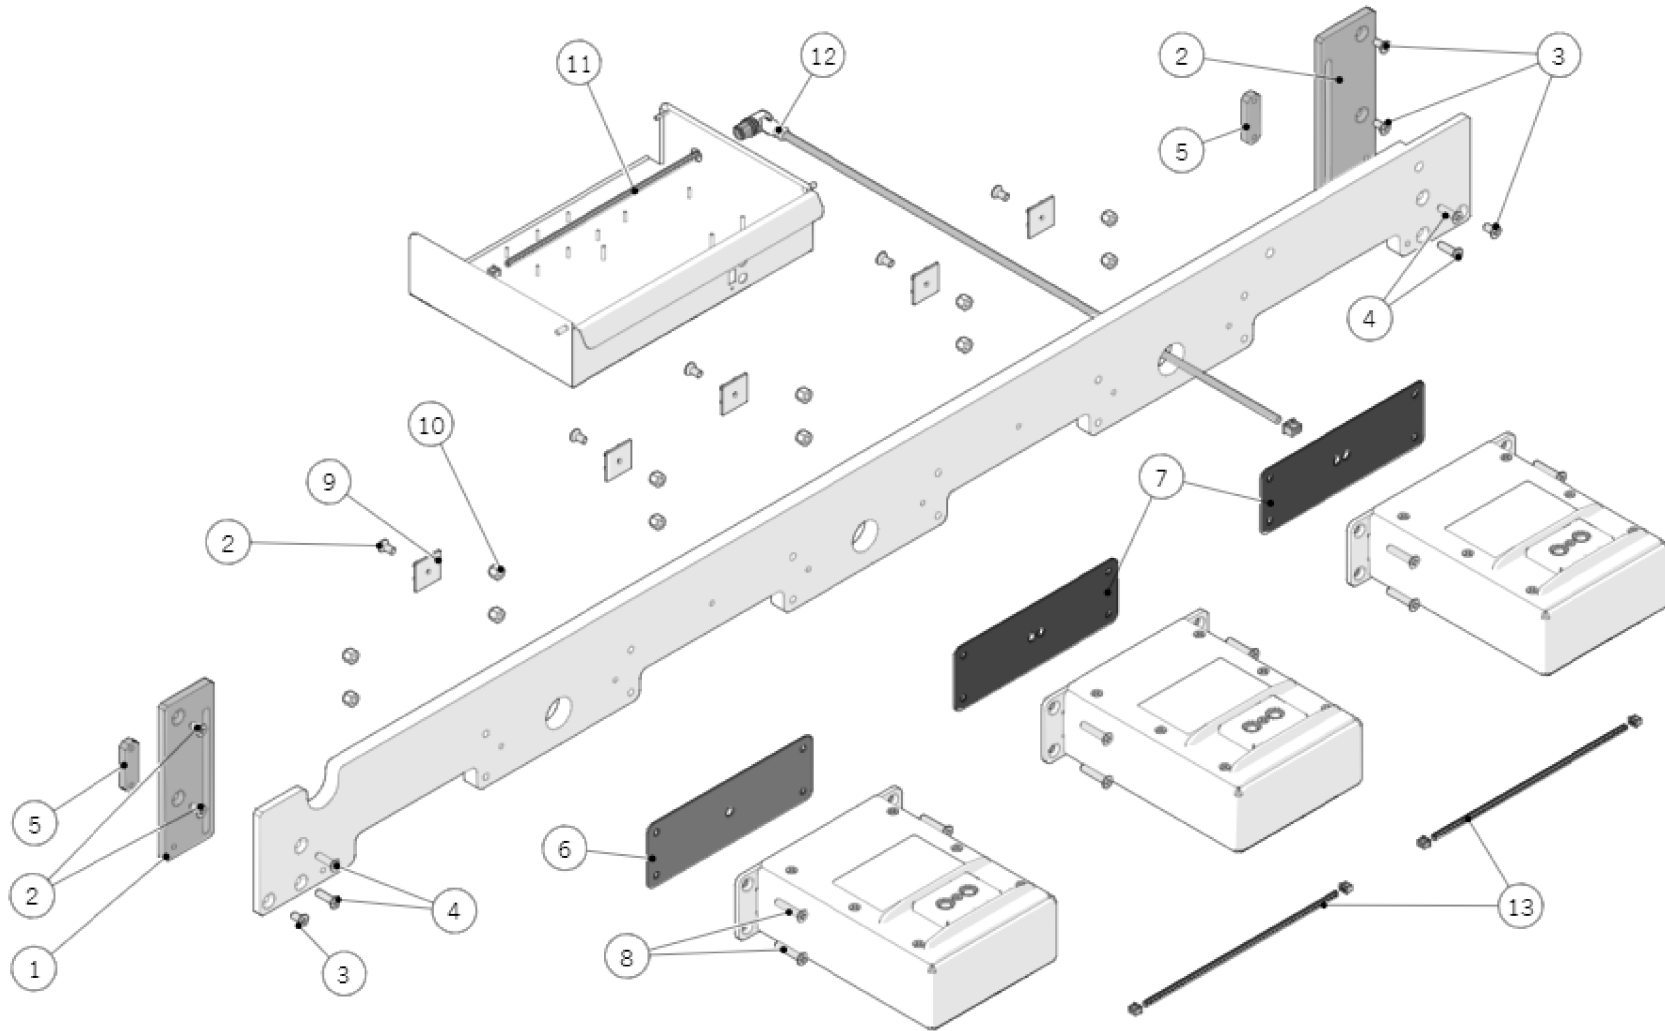

la marzocco
handmade in florence

210 - SCALES VERSION - BODY PANEL ASSEM.

la marzocco

handmade in florence

Item	Part number	Description
0001	959-2	RETROFIT KIT SCALES STRADA X-S 2GR
0001	959-3	RETROFIT KIT SCALES STRADA X-S 3GR
0002	C.1.280.2.01	TRAY DRAIN STRADA 2GR W/SCALES
0002	C.1.280.3.01	TRAY DRAIN STRADA 3GR W/SCALES
0003	C.1.281.2	GRID DRAIN STRADA 2GR W/SCALES
0003	C.1.281.3	GRID DRAIN STRADA 3GR W/SCALES
0004	F.1.084.R	ASSEMBLED SUPPORT WITH MAGNETS
0005	C.1.278.R	GRID SCALE COMPLETE
0006	I.1.099	SCREW M4X10 MUSHROOM SLOTTED HEAD S/S
0007	C.1.705.2	PANEL LOWER STRADA 2GR W/SCALES
0007	C.1.705.3	PANEL LOWER STRADA 3GR W/SCALES PAINTED
0008	F.1.089	PROTECT.WATER TRAY DRAIN STRADA W/SCALES
0009	C.1.724.3	WIRE GRID W/SCALE 3GR STRADA X-S
0009	C.1.724.2	WIRE GRID SCALE 2GR STRADA X-S
0010	C.1.749	WIRE GRID SCALE X-S

la marzocco
handmade in florence

220 - SCALES VERSION - SCALES ASSEMBLY

la marzocco

handmade in florence

Item	Part number	Description
0001	C.1.231	BRACKET LEFT SCALE STRADA
0002	C.1.270	BRACKET RIGHT SCALE STRADA
0003	I.1.057	SCREW M4X8 PHILLIPS COUNTERSUNK S/S A2
0004	I.1.093	SCREW M4X14 PHILLIPS COUNTERSUNK S/S A2
0005	F.3.058	PLATE SCROLLING BEAM SCALES
0006	F.2.038	SCALE GASKET 1
0007	F.2.039	SCALE GASKET 2
0008	I.1.076	SCREW M4X20 PHILLIPS COUNTERSUNK S/S A2
0009	5.V010	FASTENER ADHESIVE SUPPORT
0010	DADO4AUTOBL	SELF LOCK NUT M4 H5,5 WR7 GALVANIZED
0011	E.4.123	CABLE LOW T. C.A. W/CONN. IP67 FEMALE
0012	E.4.125	CABLE LOW TENSION C.A. W/CONN. IP67 MALE
0013	E.4.124	CABLE LOW TENSION C.A.