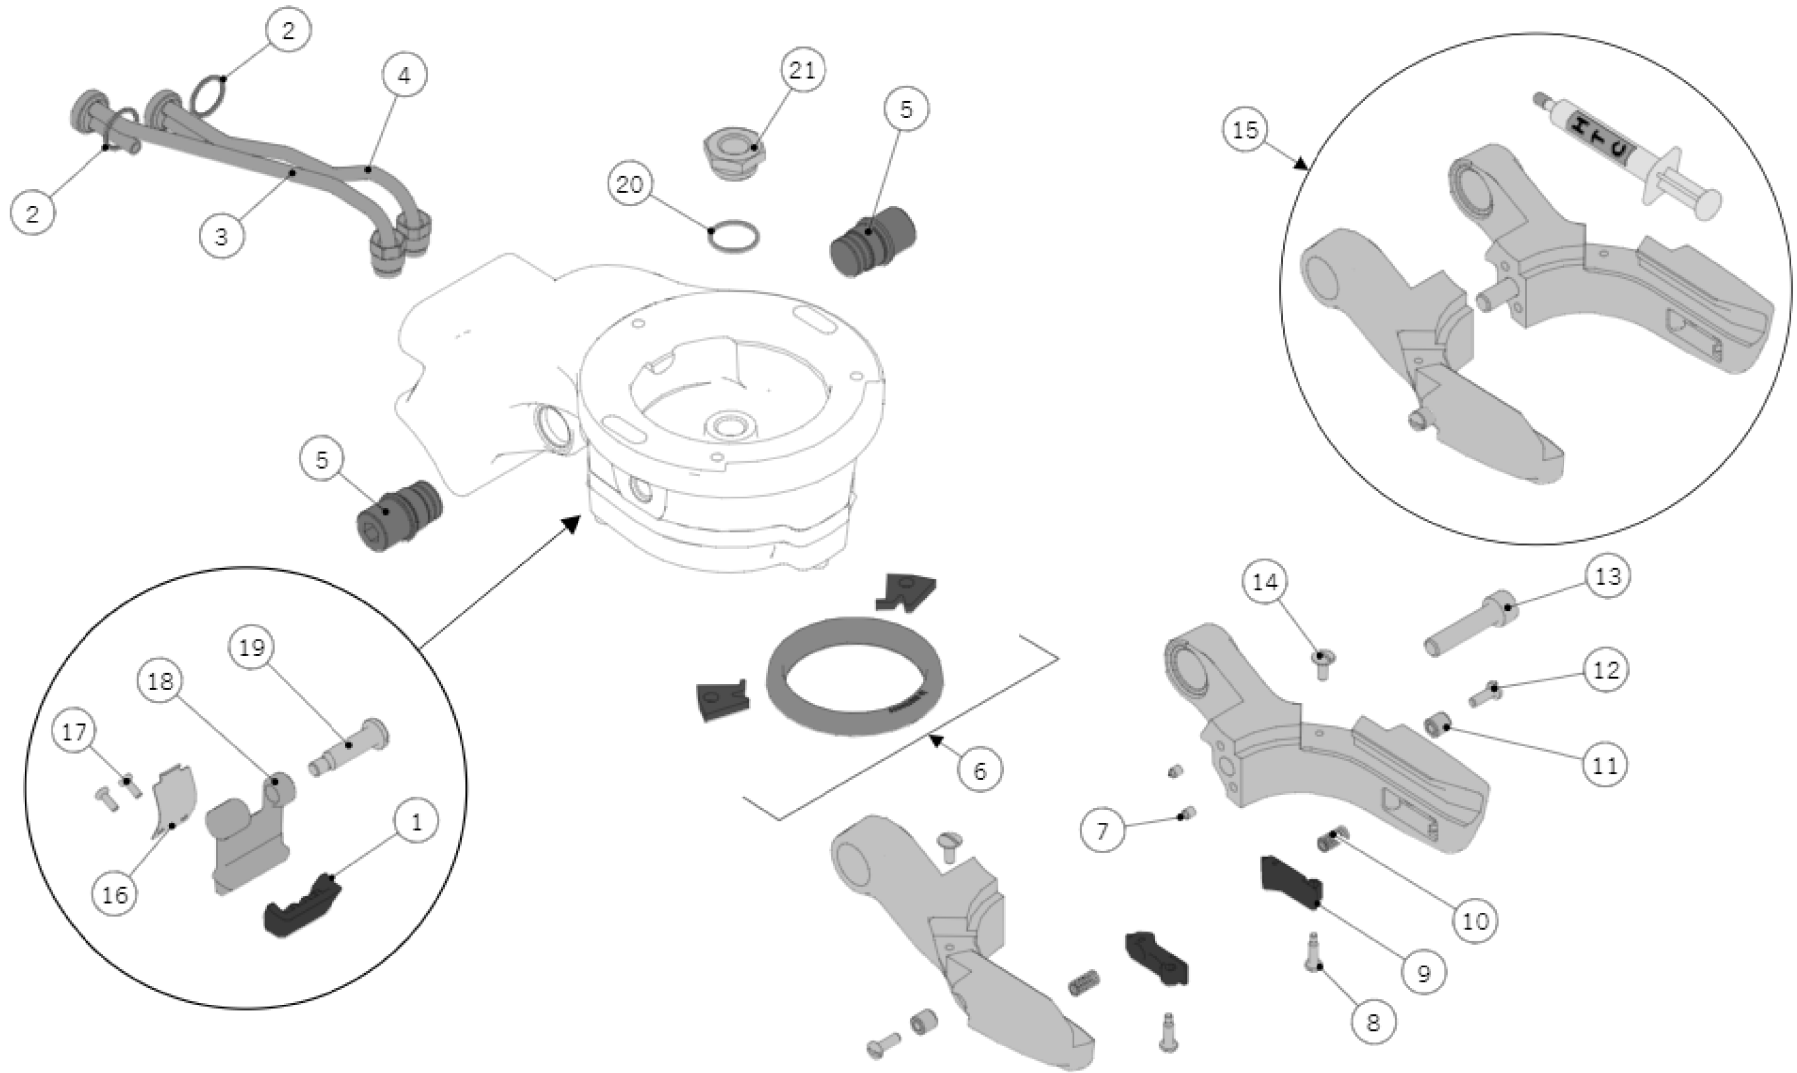

Item	Part number	Description
0021	F.7.030.SX	INSULATING LFT SIDE SINGLE CB

la marzocco
handmade in florence

140 - COFFEE BOILER

la marzocco

handmade in florence

Item	Part number	Description
0001	L133	FITTING G1/8M H16 WR13 BRASS
0002	L134/4	FERRULE BLIND 8X4 TREATED
0003	B.2.016.01	BALL VALVE G1/8F-R1/8M BRASS TREATED
0004	A.2.012.01	TEE FITTING R1/8M-G1/8F-G1/8F WR10 TR
0005	T.1.335	TUBE FLOWMETER - COFFEE B. STRADA X
0006	F.1.278	COVER WITH WIRE PROTECTION STRADA X
0007	I.1.006	SCREW M4X8 PHILLIPS BUTTON HEAD S/S A2
0008	C.1.568	COVER GROUP STRADA X PAINTED
0009	D.4.063	GROUP COVER STRADA X
0010	I.1.060	SCREW M3X6 PHILLIPS COUNTERSUNK S/S A2
0011	C.4.007	HANDLE PADDLE STRADA X
0012	F.1.204	GROUP SILICONE GASKET STRADA X

la marzocco
handmade in florence

150 - COFFEE BOILER

la marzocco

handmade in florence

Item	Part number	Description
0001	F.1.103.01	KNOB CLEANING RELEASE RAL3001
0002	H.1.009	O-RING 1,78x15,6 FKM 70 ShA
0003	T.1.094.03	TUBE PISTON STRAIGHT-IN
0004	TL30.R	INTERNAL TUBE GS3 GROUP ASSEMBLY
0005	A.1.028	AXLE ROTATION HOLDER PORTAFILTER
0006	1207	GROUP GASKET & ANTI-SHOCK STRAIGHT-IN
0007	I.1.101	SOCKET GRUB SCREW M4X6 S/S
0008	I.1.127	SCREW SHOULDER M3x10 - DIN 923
0009	F.1.104.01	LEVER CLICKER HOLDER PORTAFILTER RAL3001
0010	F.3.102	SPRING LEVER CLICKER
0011	F.8.016	BUSH 8X8X4,2 BRONZE
0012	I.1.154	SCREW M4X12 BUSH LOCKING
0013	I.1.139	SCREW M8X35 SOCKET CUP S/S
0014	I.1.162	SCREW M4X10 SLOTTED HEAD SPECIAL S/S
0015	1203	KIT FOR HOLDER PORTAFILTER STRAIGHT-IN
0016	F.3.101	SPRING RELOCATION LEVER
0017	VITE3X8	SCREW M3X8 PHILLIPS ROUND-PAN S/S A2
0018	F.8.011.01	LEVER CLEANING RELEASE
0019	I.1.126	SCREW SHOULDER M6x25 - DIN 923
0020	H.1.022	O-RING 1,78X15,60 VITON 70 SH
0021	A.5.206	