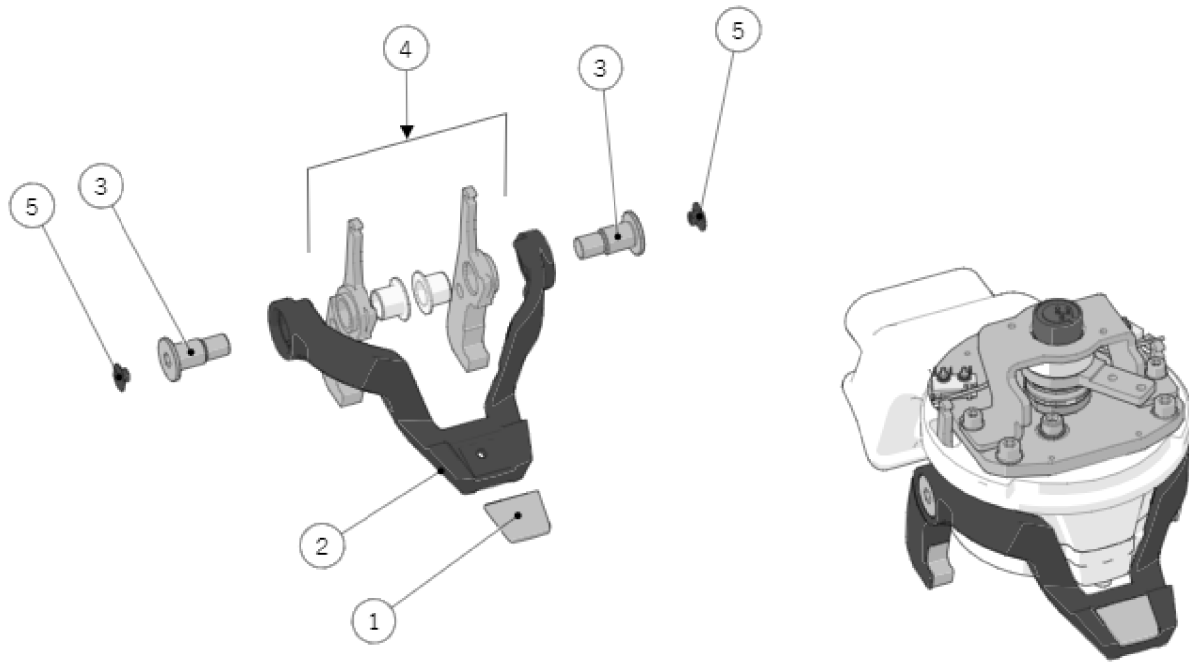

la marzocco
handmade in florence

160 - COFFEE BOILER