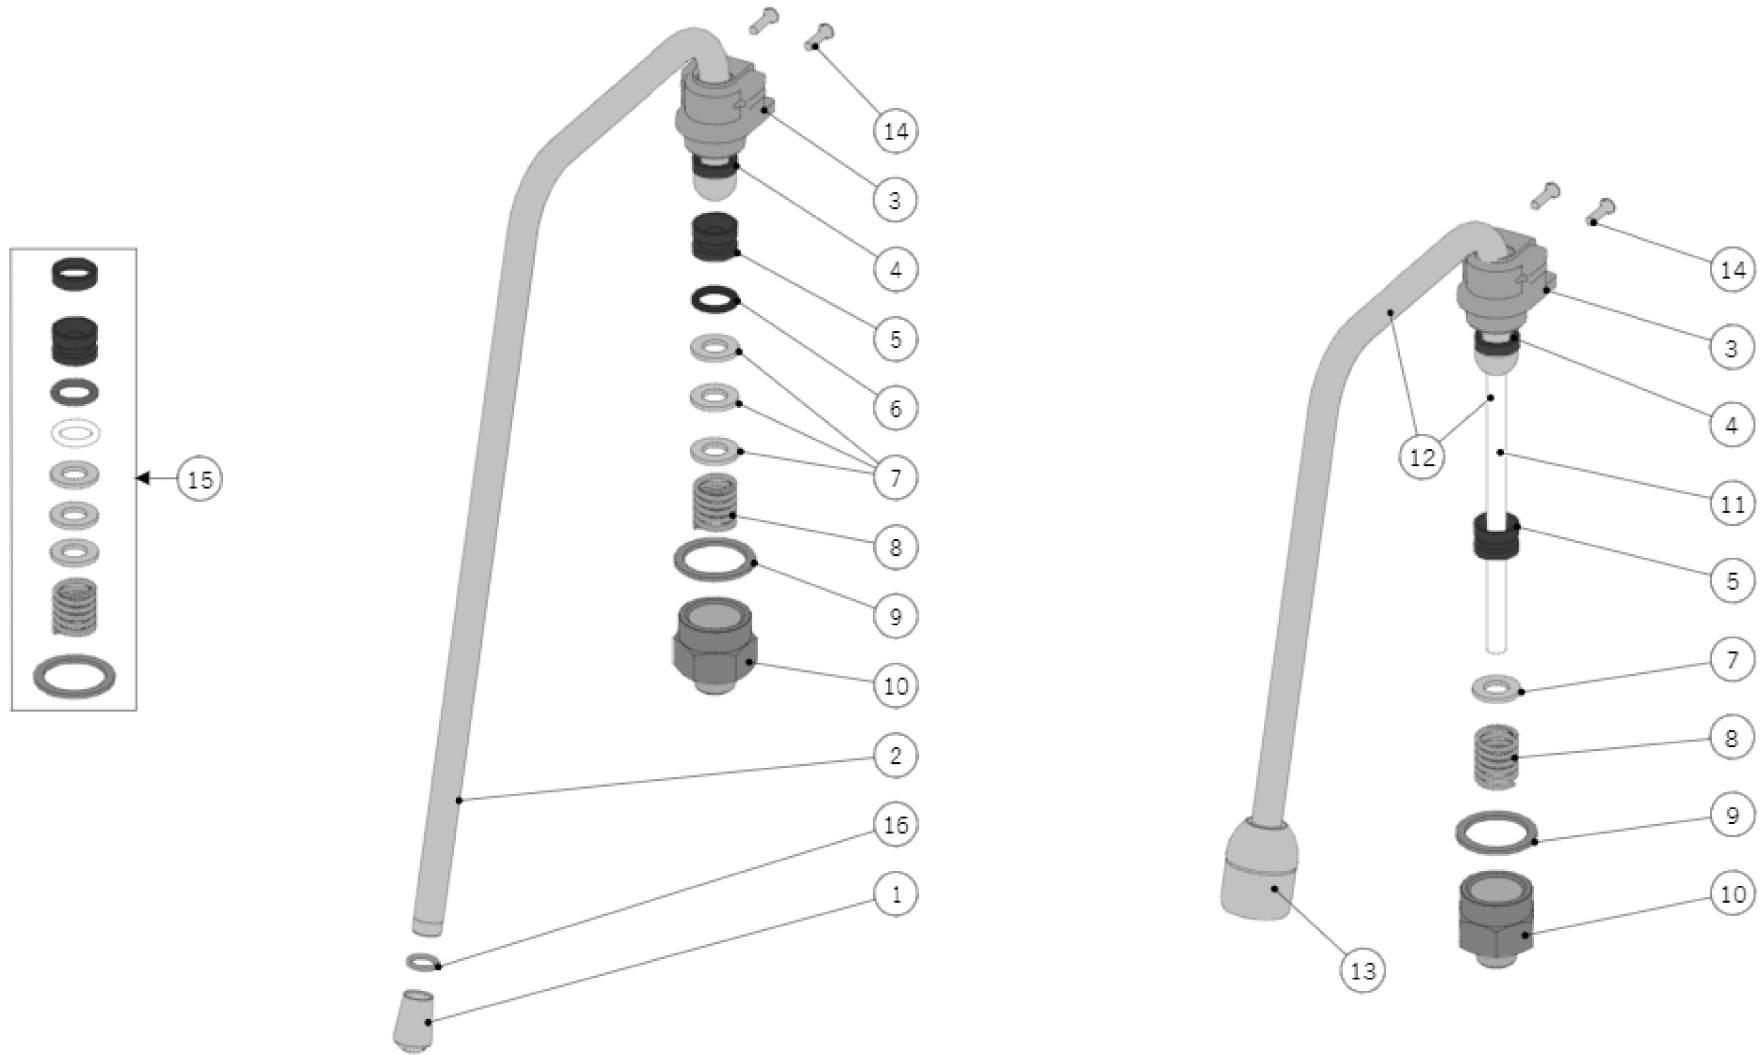

la marzocco
handmade in florence

50 - CONTROL PANEL ASSEMBLY

la marzocco

handmade in florence

Item	Part number	Description
0001	E.2.051.R	SWITCH HOT WATER W/WHITE LED WITH RISER
0002	E.2.052.R	SWITCH CUPWARMER W/WHITE LED WITH RISER
0003	1011	KIT BUTTON ENCODER
0004	F.1.286	GLASS DISPLAY FLAT STRADA X
0005	F.1.279	BOX DISPLAY + DISPLAY GLASS SEAT
0006	E.1.042.01	DISPLAY GRAPHIC W/ 2 BOARDS
0007	I.1.086	SELFTAP.SCREW 2,2X6,5 PHIL.ROUND-PAN S/S
0008	E.2.062	ENCODER LEVA
0009	C.1.740.3	PANN. FRONT. SUP. STRADA X 3GR
0010	C.1.740.2	PANN. FRONT. SUP. STRADA X 2GR
0010	C.1.739.3	PANN. FRONT. SUP. STRADA X 3GR CW
0010	C.1.739.2	PANN. FRONT. SUP. STRADA X 2GR CW

la marzocco
handmade in florence

60 - STEAM AND HOT WATER ASSEMBLY

la marzocco

handmade in florence

Item	Part number	Description
0001	A.5.050	STEAM TIP PRO TOUCH D1,5
0002	T.2.005	STEAM WAND PRO TOUCH TREATED
0003	A.5.006.01	STRADA STEAM WAND HOLDER, S/S
0004	F.1.029	STEAM WAND BUSHING
0005	H.2.003	PTFE STEAM WAND SEAL
0006	H.1.004	O-RING 2,62X10,77 EPDM 70 ShA
0007	L1003	WASHER 8,5X14X1,5 S/S A2
0008	F.3.156	SPRING COMPRES. WD 2,5 OD 15,5 L 18 S/S
0009	L260/1A	WASHER 21X27X1,5 COPPER
0010	F.4.007.01	FITTING G1/4M - M20F H31 TR.
0011	T.3.001	PTFE TUBE 1/8-1/4
0012	T.2.121.R	HOT WATER WAND S/S STRADA W/PTFE
0013	L160/3.02	HOT WATER SPOUT G1/8 TREATED
0014	I.1.045	SCREW M3X12 PHILLIPS COUNTERSUNK S/S A2
0015	SA210.K	REBUILD KIT STEAM /HOT WATER WAND STRADA
0016	H.1.027	O-RING 1,78x7,65 VITON 70 ShA