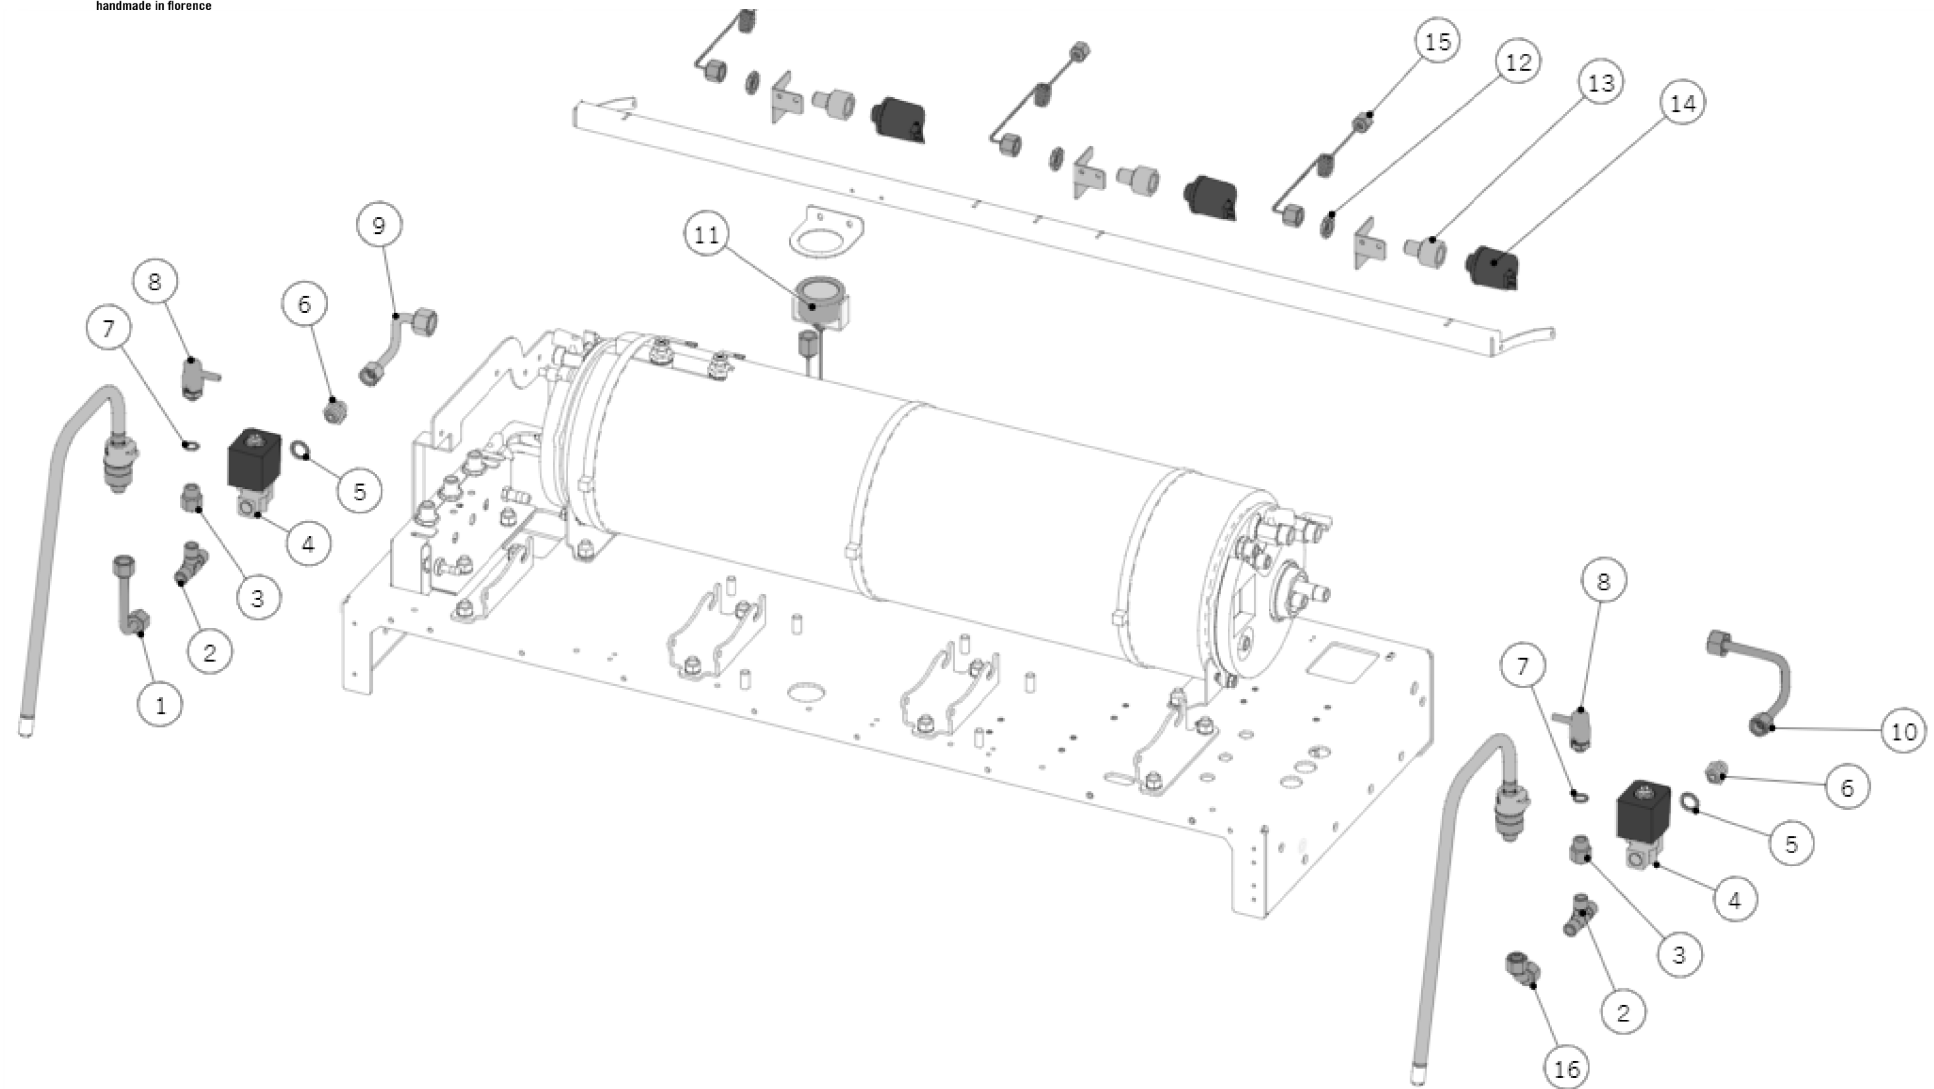

la marzocco
handmade in florence

80 - HYDRAULIC ASSEMBLY