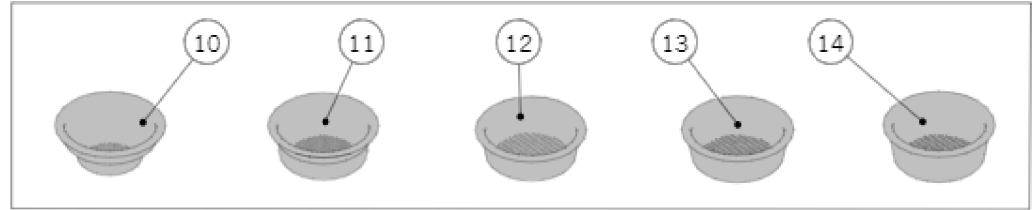

FOR FOR LA MARZOCCO SWIFT GRINDER

STANDARD VERSION