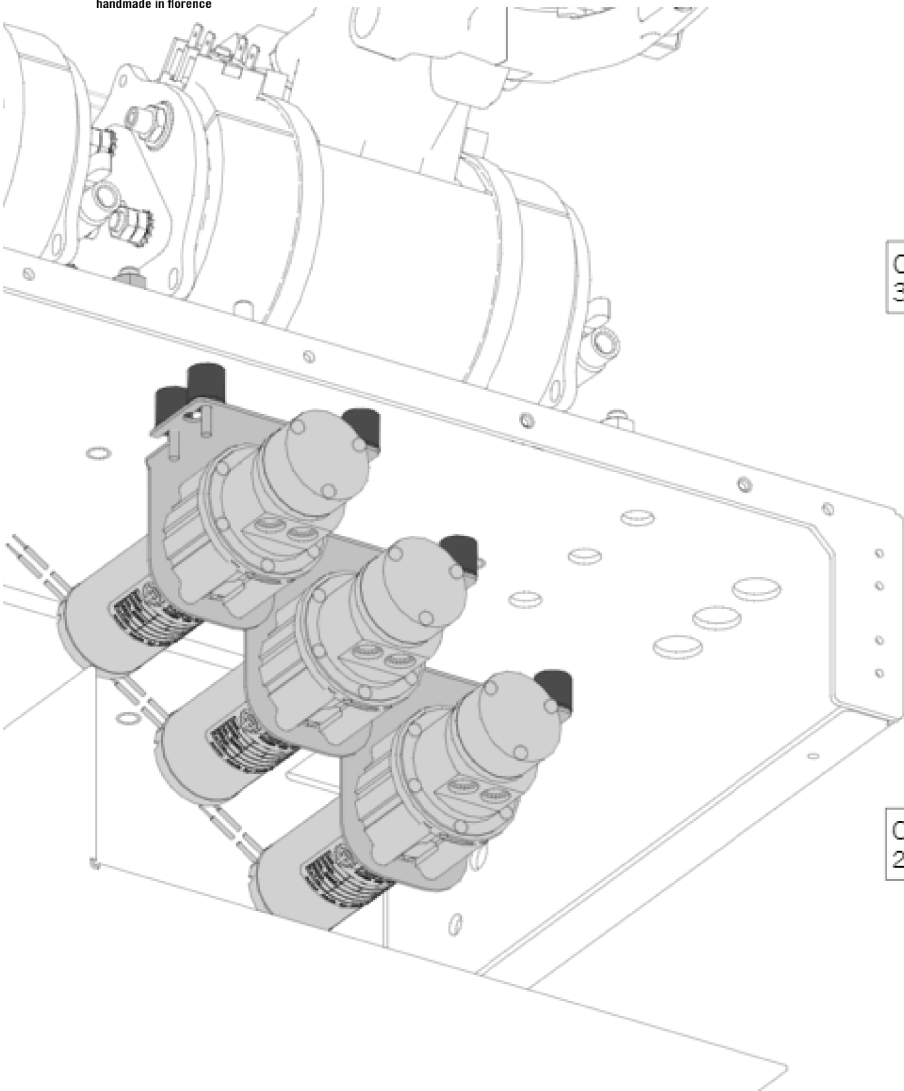

la marzocco

handmade in florence

190 - GEAR PUMP

ONLY FOR
3 GR