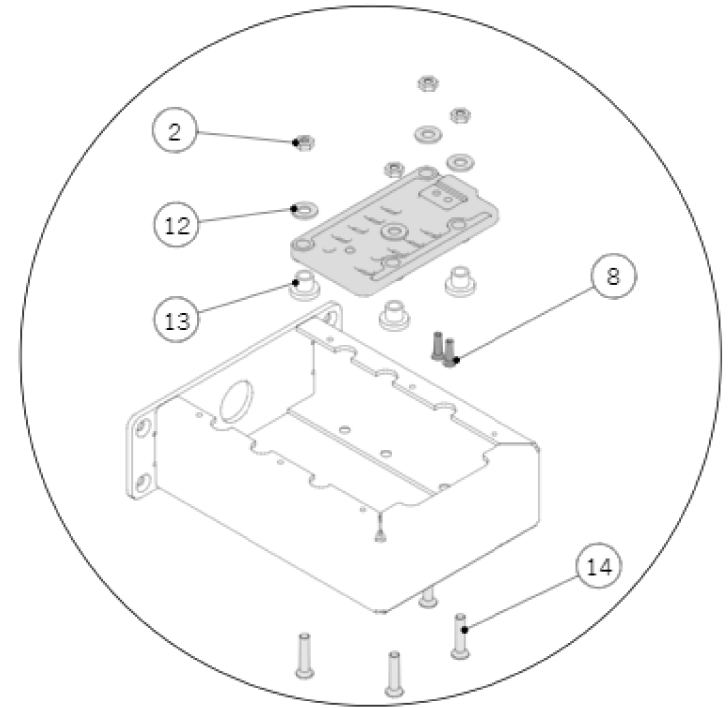

la marzocco
handmade in florence

230 - SCALES VERSION - SCALES ASSEMBLY