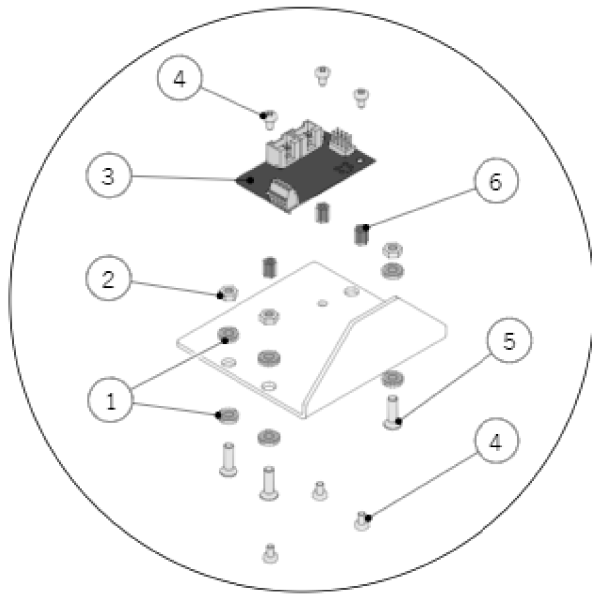

la marzocco
handmade in florence

230 - SCALES VERSION - SCALES ASSEMBLY