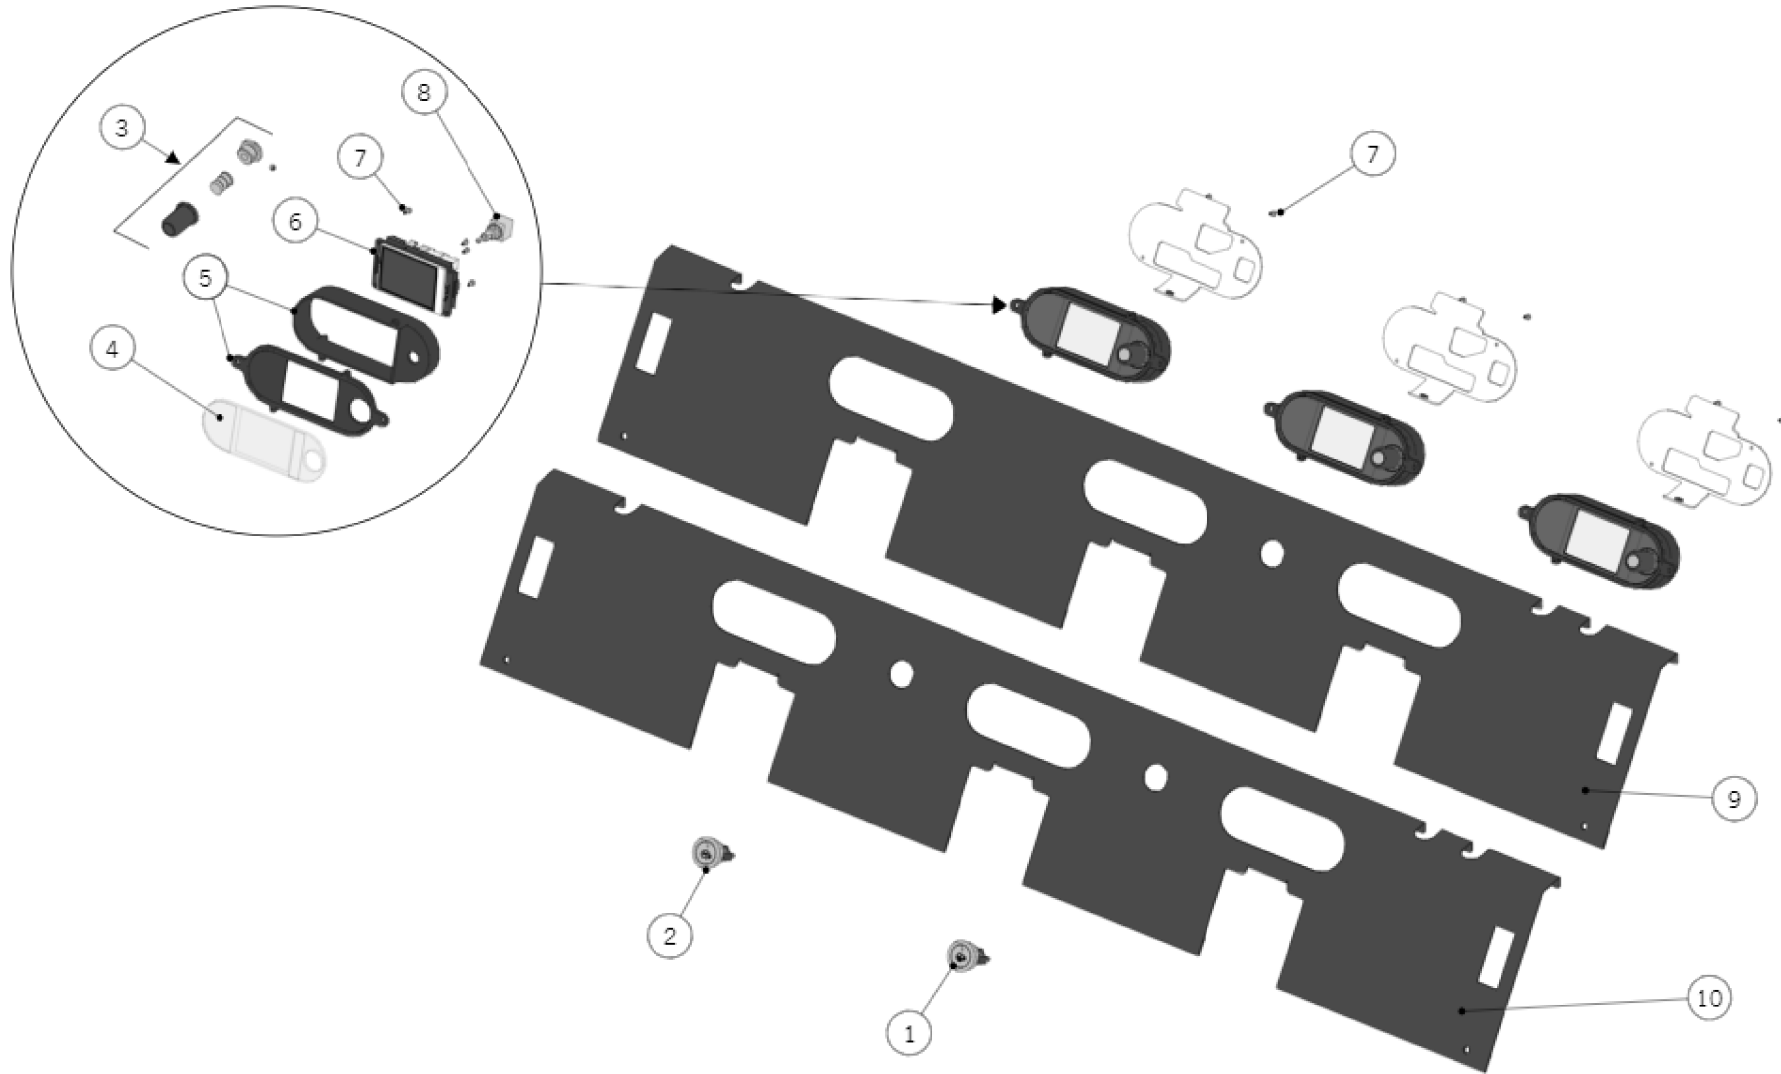

Item	Part number	Description
0022	T.3.006	PTFE TUBE 6x4mm

la marzocco

handmade in florence

40 - ELECTRICAL SYSTEM

la marzocco

handmade in florence

Item	Part number	Description
0001	E.2.004	UL FUSE HOLDER
0002	E.2.040	USB CABLE LINEA PB / STRADA EP
0003	E.2.025.01	FAN 24V 80X80mm PELKO
0004	E.1.061	UNIVERSAL BOARD 24V
0005	E.2.128	POWER SUPPLY DELTA PJH-24V300WBCA
0006	E.1.041.02	CORTEX BOARD
0007	E.1.089	EP SOLENOID BOARD
0008	E.8.006.02	INTERNAL BOX GATEWAY IOT
0009	E.4.177.R	SSR DUAL 25A 240V W/THERMAL COMPOUND
0009	E.4.197.R	SSR DUAL 50A 600V W/THERMAL COMPOUND
0010	E.4.010.01.R	SSR 25A 240V W/THERMAL COMPOUND
0011	I.1.108	CAP NUT M3 H6,5 CH5,5 S/S
0012	C.1.701	COVER ANTENNA CABLE STRADA X-S
0013	1024	WiFi / BLUETOOTH ANTENNA
0014	C.1.702	CENTRAL BRACKET RAIL STRADA X-S VER.
0015	D.4.064	LOGO LION ADHESIVE STRADA X
0016	E.2.073	FUSE 3,15 A TIME-DELAY
0017	E.4.123	CABLE LOW T. C.A. W/CONN. IP67 FEMALE
0018	E.4.365	PUMP RELE CONTROL CABLE 110MM
0019	E.4.364	CUP W.+PUMP RELE CONTROL CABLES 130MM
0020	E.4.298	GATEWAY CONNECTION WIRING 1250MM

la marzocco
handmade in florence

50 - CONTROL PANEL ASSEMBLY

la marzocco

handmade in florence

Item	Part number	Description
0001	E.2.051.R	SWITCH HOT WATER W/WHITE LED WITH RISER
0002	E.2.052.R	SWITCH CUPWARMER W/WHITE LED WITH RISER
0003	1011	KIT BUTTON ENCODER
0004	F.1.286	GLASS DISPLAY FLAT STRADA X
0005	F.1.279	BOX DISPLAY + DISPLAY GLASS SEAT
0006	E.1.042.01	DISPLAY GRAPHIC W/ 2 BOARDS
0007	I.1.086	SELFTAP.SCREW 2,2X6,5 PHIL.ROUND-PAN S/S
0008	E.2.062	ENCODER LEVA
0009	C.1.740.3	PANN. FRONT. SUP. STRADA X 3GR
0010	C.1.740.2	PANN. FRONT. SUP. STRADA X 2GR
0010	C.1.739.3	PANN. FRONT. SUP. STRADA X 3GR CW
0010	C.1.739.2	PANN. FRONT. SUP. STRADA X 2GR CW