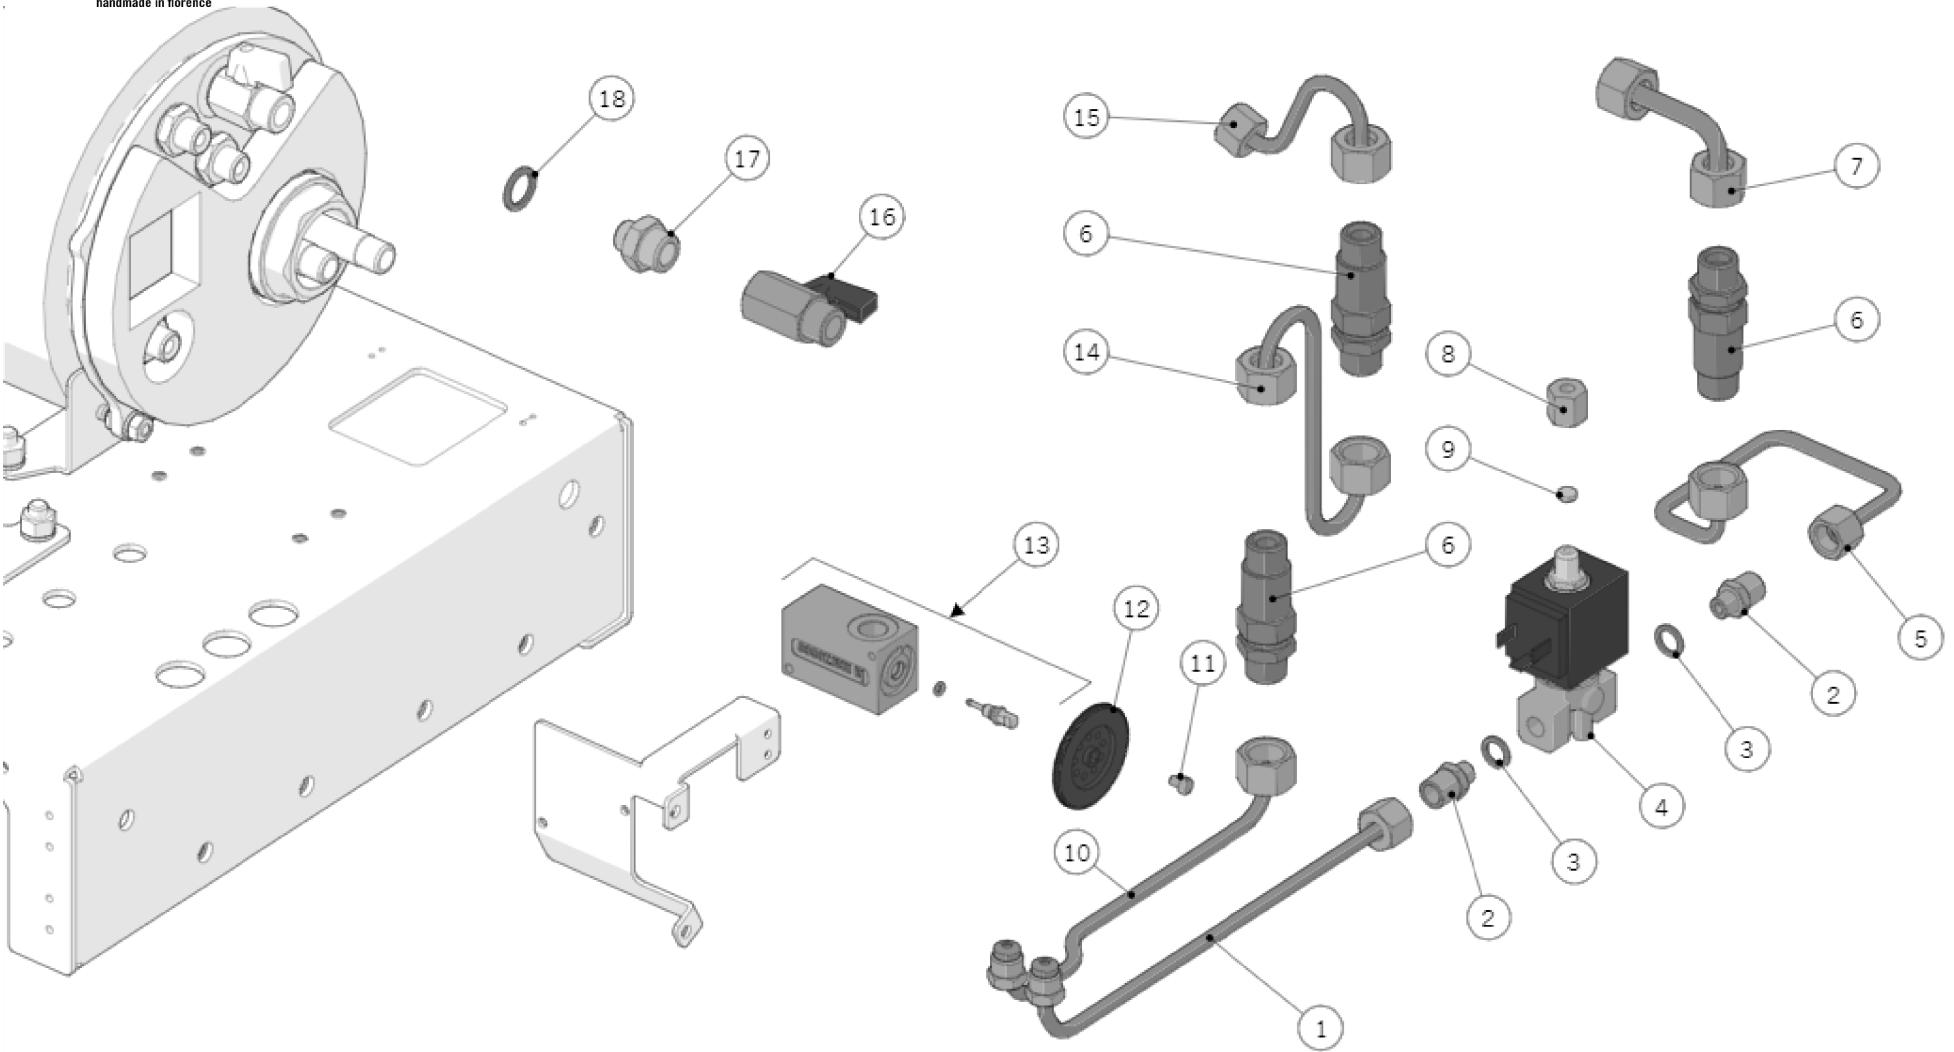

la marzocco
handmade in florence

110 - FITTING AND VALVES

la marzocco

handmade in florence

Item	Part number	Description
0001	A.5.156	NIPPLE G1/8M-G1/4M WR17 S/S
0002	L100/D	WASHER 10X14X1,5 COPPER
0003	L100/H	PLUNGER SOLENOID VALVE 3 WAY VITON
0004	B.2.026	COIL SOLENOID VALVE 24V 11W
0005	L134/4	FERRULE BLIND 8X4 TREATED
0006	L134	FITTING G1/8F H14 WR14 D4 BRASS
0007	T.1.318	TUBE MIX V. - HOT WATER S.V. STRADA X-S
0008	A.2.101.02	FITTING PUSH-IN 90° 1/4"-G1/8M PPSU
0009	A.5.019	NIPPLE G1/4M-G1/4M WR19 H21,5 S/S
0010	L100/1A	WASHER 13,5X19X1,5 COPPER
0011	B.2.033	SOLENOID VALVE 3 WAY 24V
0012	B.2.032	SOLENOID VALVE 2 WAYS 24V
0013	B.2.020.01	SOLENOID VALVE PROP. 2 WAY D5,5 S/S 24V
0014	B.2.018	SOLENOID VALVE COIL FOR B.2.020
0015	H.1.022	O-RING 1,78X15,60 VITON 70 SH

la marzocco
handmade in florence

120 - HYDRAULIC ASSEMBLY

la marzocco

handmade in florence

Item	Part number	Description
0001	T.1.197	TUBE MIX V. - S.V. STEAM B. INLET LEVA
0002	L053/1.02	NIPPLE R1/8M-R1/4M WR14 BRASS TR.
0003	L100/D	WASHER 10X14X1,5 COPPER
0004	B.2.033	SOLENOID VALVE 3 WAY 24V
0005	T.1.329	TUBE INLET S.V. - CHECK VALVE STRADA X
0006	L032/P.01	CHECK VALVE G3/8M TREATED
0007	T.1.283	TUBE WATER SENSOR - INLET FITTING
0008	L134	FITTING G1/8F H14 WR14 D4 BRASS
0009	L134/4	FERRULE BLIND 8X4 TREATED
0010	T.1.199	TUBE MIX V. - CHECK VALVE LEVA
0011	VITE4X6	SCREW M4X6 CHEESE BRASS
0012	F.1.016	THERMOSTATIC VALVE ADJUSTMENT KNOB
0013	1058	MIXING VALVE KIT
0014	T.1.198	TUBE CHECK V. - STEAM B. CHECK V. LEVA
0015	T.1.119	TUBE STEAM B. EXIT-CHECK VALVE STRADA
0016	L164.02	BALL VALVE G3/8M-G3/8F BRASS TREATED
0017	A.5.188	NIPPLE G3/8M-G1/4M WR20 S/S
0018	L100/1A	WASHER 13,5X19X1,5 COPPER