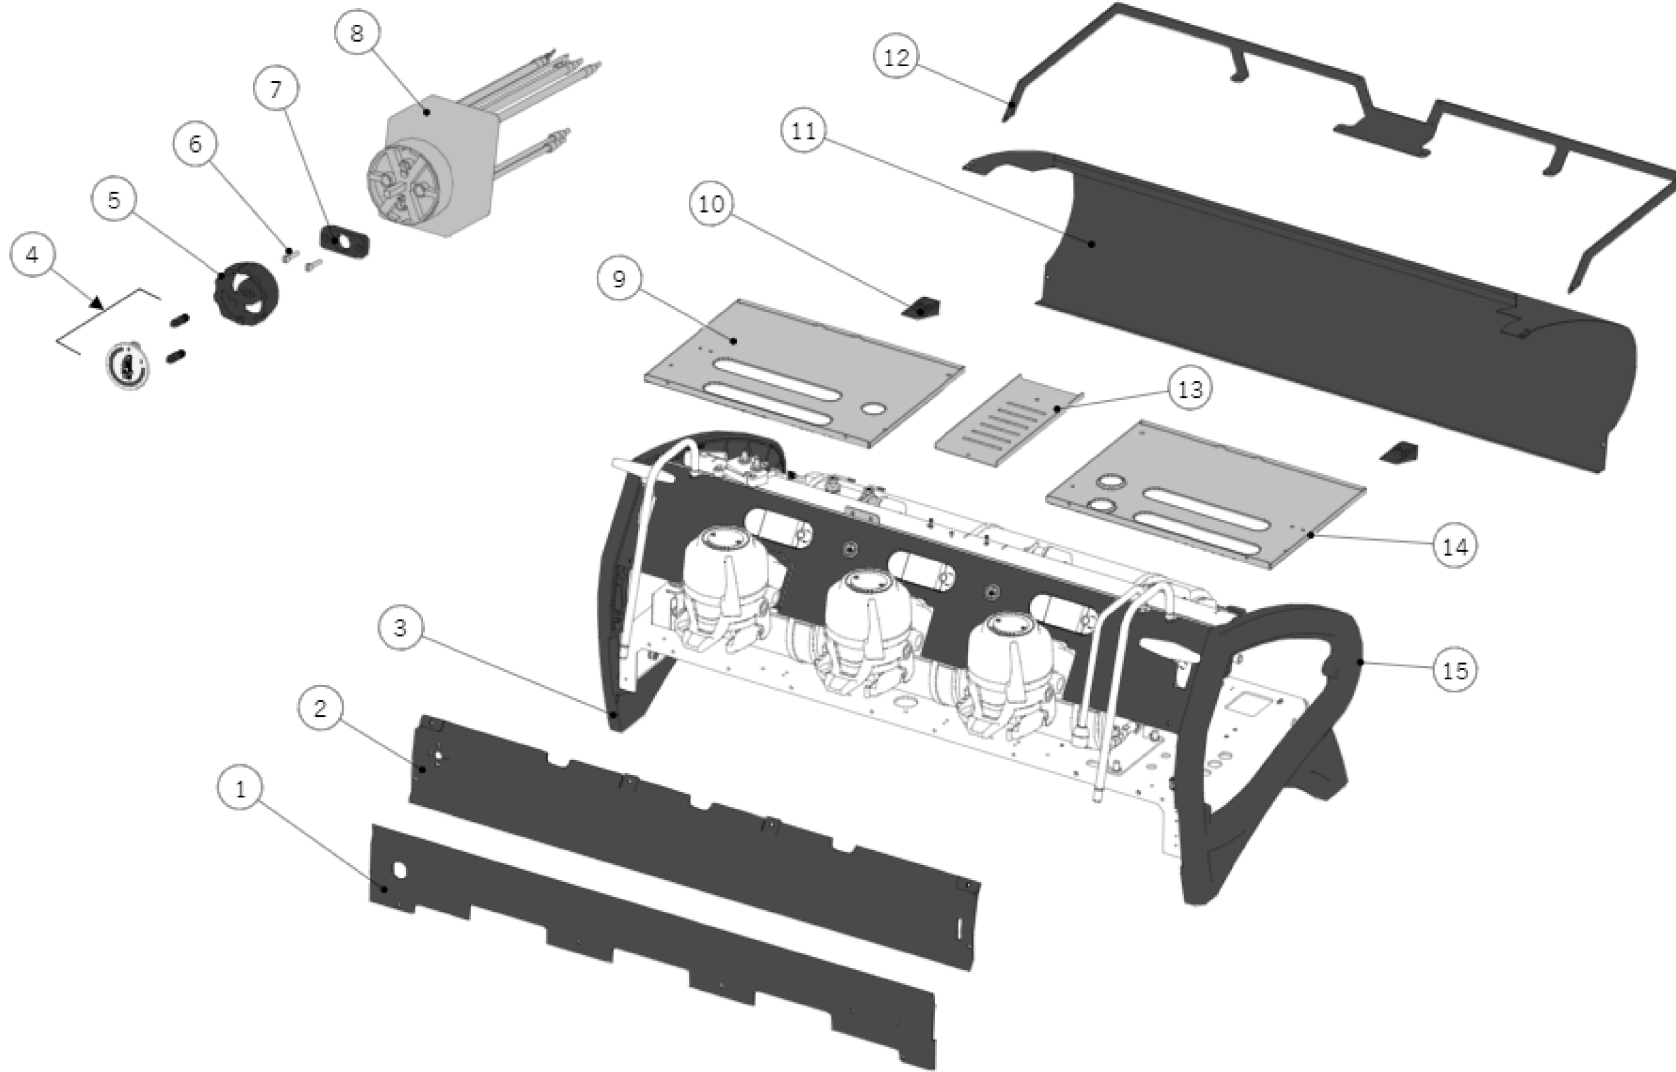

la marzocco
handmade in florence

20 - BODY PANEL ASSEMBLY