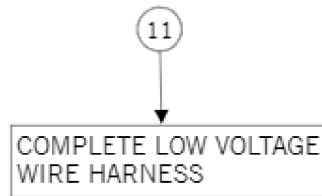

la marzocco
handmade in florence

250 - ELECTRICAL SYSTEM AND PUMP