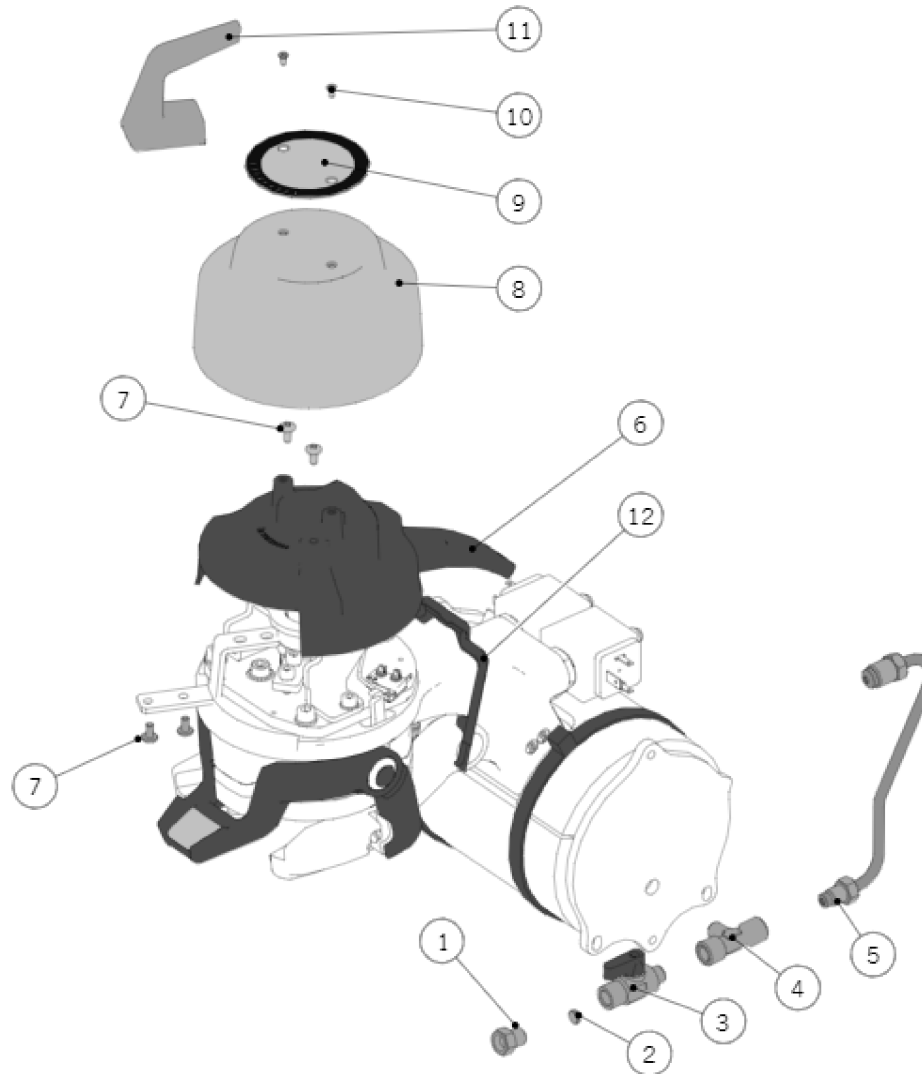

la marzocco
handmade in florence

140 - COFFEE BOILER