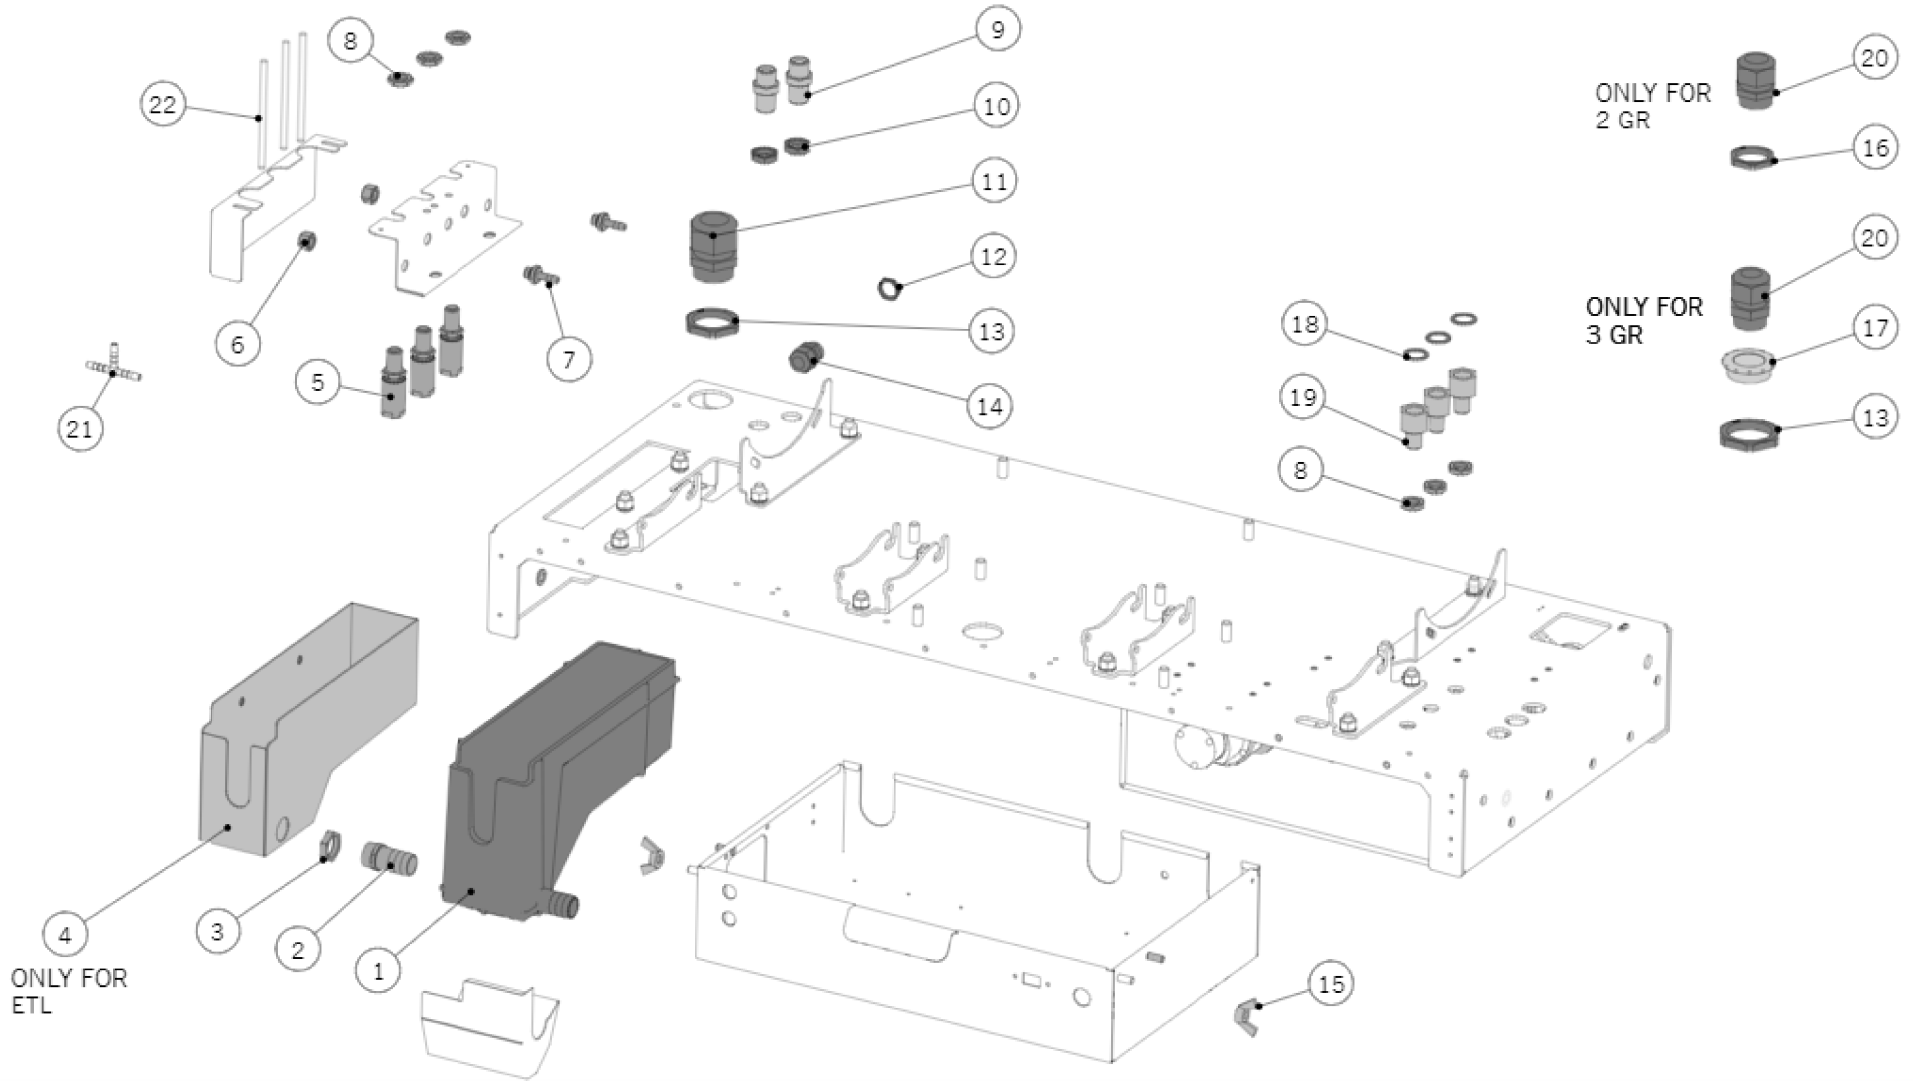

la marzocco
handmade in florence

30 - BODY PANEL ASSEMBLY