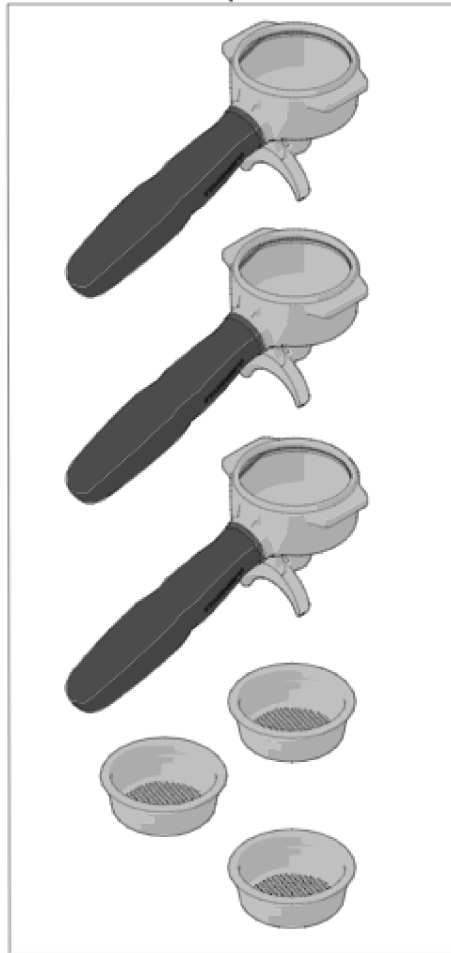

FOR FOR LA MARZOCCO SWIFT GRINDER

STANDARD VERSION

X - TESTED & CERTIFIED

la marzocco

handmade in florence

Item	Part number	Description
0001	A.5.114	PORTAFILTER STRAIGHT-IN DOUBLE SPOUT
0002	A.5.113	PORTAFILTER STRAIGHT-IN SINGLE SPOUT
0003	A.5.014.01	DOUBLE SPOUT S/S
0004	A.5.013.01	SINGLE SPOUT S/S
0005	H.1.017	O-RING 3,53X9,12 EPDM 70 SH
0005	H.1.017.02	O-RING 3,37X9,21 EPDM
0006	A.5.124	PORTAFILTER NAKED STRAIGHT-IN
0007	F.3.080	FILTER 14 GR RIDGELESS
0008	F.3.079	FILTER 17 GR RIDGELESS
0009	F.3.081	FILTER 21 GR RIDGELESS
0010	L115/A	FILTER 1 CUP
0011	L115/A/S	SINGLE FILTER
0012	5.128	19mm SWIFT FILTER BASKET
0013	5.127	22mm SWIFT FILTER BASKET
0014	5.133	TRIPLE SWIFT FILTER BASKET
0015	F.3.029.GR	FILTER 7 GR STANDARD
0016	F.3.053	FILTER 7 GR STANDARD ITALY
0017	F.3.028.01	FILTER 14 GR STANDARD
0018	F.3.027.01	FILTER 17 GR STANDARD
0019	F.3.026.01	FILTER 21 GR STANDARD
0020	F.3.054.X	FILTER 7 GR X ITALIA

Item	Part number	Description
0021	F.3.029.X	FILTER 7 GR X
0022	F.3.028.X	FILTER 14 GR X
0023	F.3.027.X	FILTER 17 GR X
0024	F.3.026.X	FILTER 21 GR X
0025	L113	SPRING D WIRE1,1 S/S FILTER LOCK
0026	F.3.131	FILTER FOR BLACKFLUSHING
0027	F.3.045	S/S-ALUMINUM SINGLE-DOUBLE TAMPER
0028	F.3.031.01	ANODIZED DOUBLE TAMPER S/S US VERSION
0029	A.5.139	PORTAFILTER STRAIGHT-IN S. SPOUT MAPLE
0029	A.5.141	PORTAFILTER STRAIGHT-IN S. SPOUT WALNUT
0030	A.5.140	PORTAFILTER STRAIGHT-IN D. SPOUT MAPLE
0030	A.5.142	PORTAFILTER STRAIGHT-IN D. SPOUT WALNUT
0031	A.5.143	PORTAFILTER NAKED STRAIGHT-IN MAPLE
0031	A.5.144	PORTAFILTER NAKED STRAIGHT-IN WALNUT
0032	F.3.150	FILTER 8 GR STANDARD
0033	F.3.134	FILTER 9 GR STANDARD
0034	F.3.135	FILTER 19 GR STANDARD
0035	F.2.058	CAP FILTER FOR BLACKFLUSHING

la marzocco
handmade in florence

270 - PORTAFILTER ASSEMBLY

1

2

3

la marzocco

handmade in florence

Item	Part number	Description
0001	1200	2 PRECISION STRAIGHT-IN PORTAFILTER KIT
0002	1201	3 PRECISION STRAIGHT-IN PORTAFILTER KIT
0003	932	4x 17g S/S PRECISION FILTER BASKET KIT