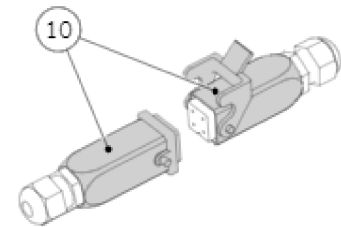

la marzocco
handmade in florence

250 - ELECTRICAL SYSTEM AND PUMP