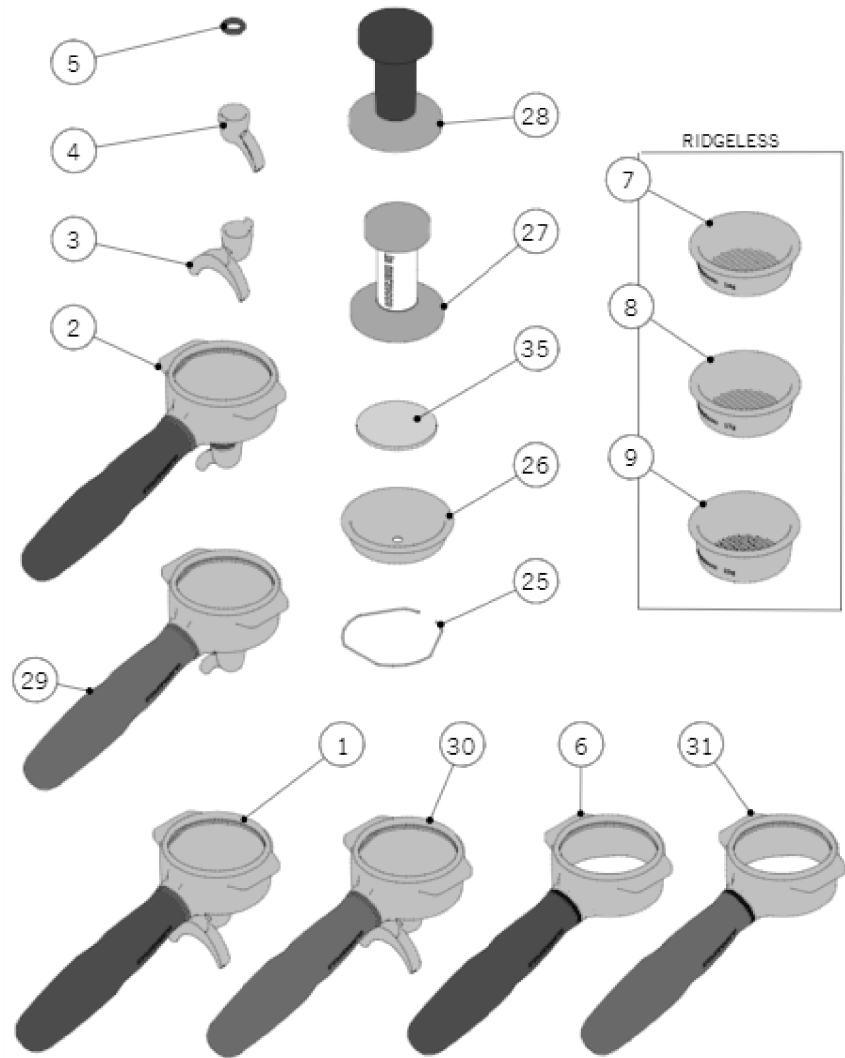

la marzocco
handmade in florence

240 - HEATING ELEMENTS

la marzocco

handmade in florence

Item	Part number	Description
0001	C.1.285.01	PLATE CONDUCTIVE CUPWARMER
0002	C.1.286.01	PLATE CONDUCTIVE CUPWARMER 185MM
0003	C.1.282	PLATE SLOT RESISTANCE
0004	C.1.700	BRACKET HEAT-CONDUCTING PLATE CUPWARMER
0005	E.6.014	CUPWARMER HEATING ELEMENT 140W 220V
0006	L265/F_UL	UL FEMALE CONNECTOR
0007	L265	SAFETY THERMOSTAT 1P 90C 250V
0010	SA556.2.R	CUPWARMER KIT MULTI PLATES STRADA 2 XS
0010	SA556.3.R	CUPWARMER KIT MULTI PLATES STRADA 3 XS

la marzocco
handmade in florence

250 - ELECTRICAL SYSTEM AND PUMP

la marzocco

handmade in florence

Item	Part number	Description
0001	L290/CUL	10microF CAPACITOR (L290/8UL MOTOR)
0002	F.6.004	FAN COVER - PUMP MOTOR UL
0003	L290/8UL	UL MOTOR V.220-240 50/60 HZ
0003	L290/7	MOTOR PUMP 200V 50/60HZ
0003	L290/5	CE MOTOR V.220-230 Hz.50
0004	L290/C	PUMP CLAMP
0005	L290/1.01	PUMP 150 LT/H
0005	L290/2.01	PUMP 200 LT/H
0006	L032/P.01	CHECK VALVE G3/8M TREATED
0007	L305/N.01	NIPPLE G3/8M-G3/8M WR20 H31 BRASS TR.
0007	L306/G.01	NIPPLE G3/8-3/8 COMPRESSION BRASS TR.
0008	L206.01	FILTER EMC
0009	E.2.092	EMI/RFI FILTER 16A
0010	E.4.044	RAPID IP67 CONNECTOR FOR PUMP CABLE
0011	E.4.379.2	WIRING LOW VOLTAGE STRADA X 2GR
0011	E.4.379.3	WIRING LOW VOLTAGE STRADA X 3GR
0012	L180/1	WASHER 22X17X1,5 COPPER
0013	T.1.056	TUBE PUMP DOUBLE CHECK VALVE COREA
0014	A.2.022.01	TEE FITTING R3/8M WR17 BRASS TREATED
0015	A.2.004.01	FITTING G1/4F-G3/8F WR22 BRASS TREATED
0016	L037/3.01	NIPPLE G1/4M-G1/4M WR19 H25.5 BRASS TR.

Item	Part number	Description
0017	L137/3	FERRULE 3,5X11X5 T5
0018	E.3.001.02	PRESSURE GAUGE 0-18 BEIGE W/CAPILLARY
0019	L100/1A	WASHER 13,5X19X1,5 COPPER

la marzocco
handmade in florence

260 - PORTAFILTER ASSEMBLY