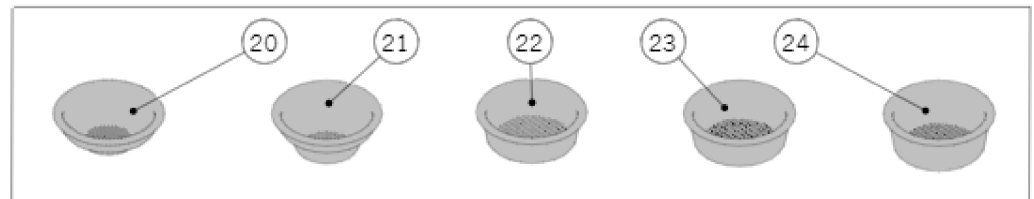

FOR FOR LA MARZOCCO SWIFT GRINDER

STANDARD VERSION

X - TESTED & CERTIFIED

la marzocco

handmade in florence

Item	Part number	Description
0001	A.5.114	PORTAFILTER STRAIGHT-IN DOUBLE SPOUT
0002	A.5.113	PORTAFILTER STRAIGHT-IN SINGLE SPOUT
0003	A.5.014.01	DOUBLE SPOUT S/S
0004	A.5.013.01	SINGLE SPOUT S/S
0005	H.1.017	O-RING 3,53X9,12 EPDM 70 SH
0005	H.1.017.02	O-RING 3,37X9,21 EPDM
0006	A.5.124	PORTAFILTER NAKED STRAIGHT-IN
0007	F.3.080	FILTER 14 GR RIDGELESS
0008	F.3.079	FILTER 17 GR RIDGELESS
0009	F.3.081	FILTER 21 GR RIDGELESS
0010	L115/A	FILTER 1 CUP
0011	L115/A/S	SINGLE FILTER
0012	5.128	19mm SWIFT FILTER BASKET
0013	5.127	22mm SWIFT FILTER BASKET
0014	5.133	TRIPLE SWIFT FILTER BASKET
0015	F.3.029.GR	FILTER 7 GR STANDARD
0016	F.3.053	FILTER 7 GR STANDARD ITALY
0017	F.3.028.01	FILTER 14 GR STANDARD
0018	F.3.027.01	FILTER 17 GR STANDARD
0019	F.3.026.01	FILTER 21 GR STANDARD
0020	F.3.054.X	FILTER 7 GR X ITALIA