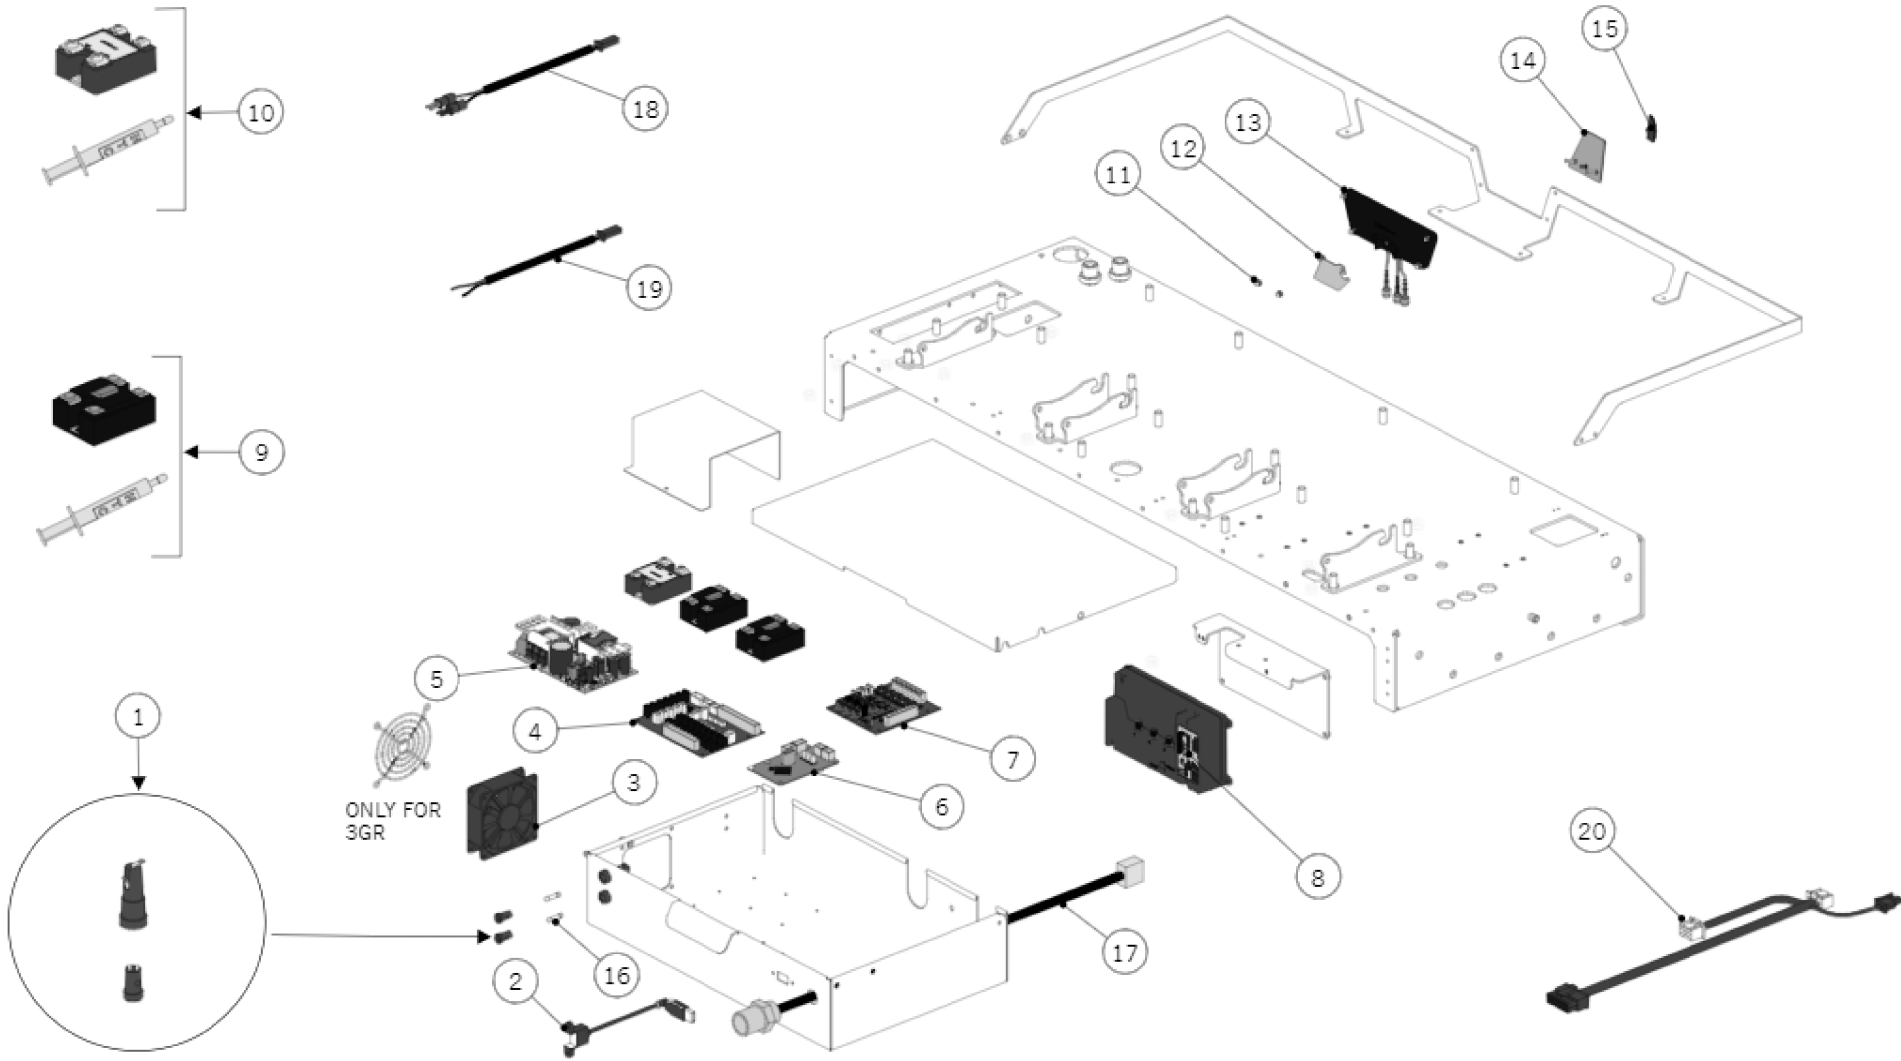

Item	Part number	Description
0022	T.3.006	PTFE TUBE 6x4mm

la marzocco

handmade in florence

40 - ELECTRICAL SYSTEM

la marzocco

handmade in florence

Item	Part number	Description
0001	E.2.004	UL FUSE HOLDER
0002	E.2.040	USB CABLE LINEA PB / STRADA EP
0003	E.2.025.01	FAN 24V 80X80mm PELKO
0004	E.1.061	UNIVERSAL BOARD 24V
0005	E.2.128	POWER SUPPLY DELTA PJH-24V300WBCA
0006	E.1.041.02	CORTEX BOARD
0007	E.1.089	EP SOLENOID BOARD
0008	E.8.006.02	INTERNAL BOX GATEWAY IOT
0009	E.4.177.R	SSR DUAL 25A 240V W/THERMAL COMPOUND
0009	E.4.197.R	SSR DUAL 50A 600V W/THERMAL COMPOUND
0010	E.4.010.01.R	SSR 25A 240V W/THERMAL COMPOUND
0011	I.1.108	CAP NUT M3 H6,5 CH5,5 S/S
0012	C.1.701	COVER ANTENNA CABLE STRADA X-S
0013	1024	WiFi / BLUETOOTH ANTENNA
0014	C.1.702	CENTRAL BRACKET RAIL STRADA X-S VER.
0015	D.4.064	LOGO LION ADHESIVE STRADA X
0016	E.2.073	FUSE 3,15 A TIME-DELAY
0017	E.4.123	CABLE LOW T. C.A. W/CONN. IP67 FEMALE
0018	E.4.365	PUMP RELE CONTROL CABLE 110MM
0019	E.4.364	CUP W.+PUMP RELE CONTROL CABLES 130MM
0020	E.4.298	GATEWAY CONNECTION WIRING 1250MM