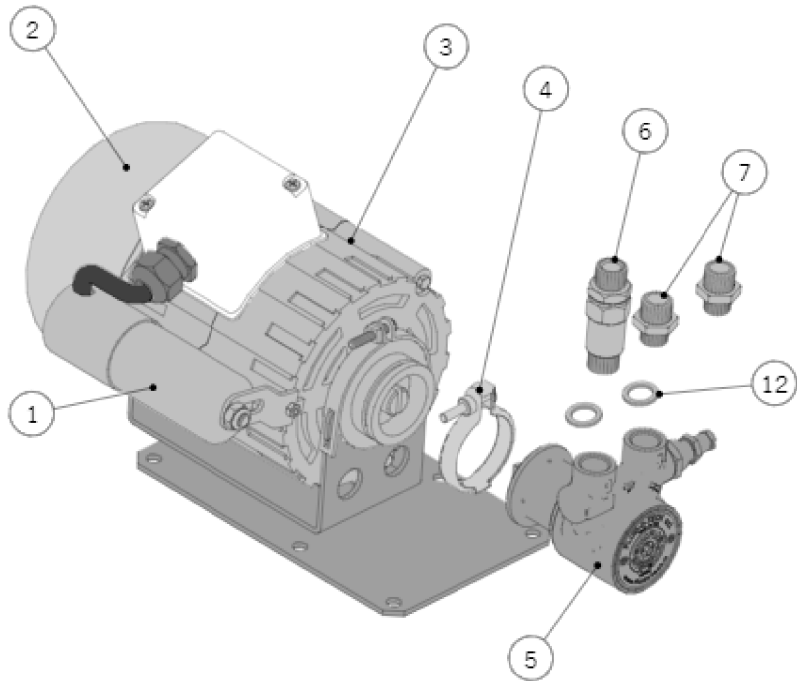

la marzocco
handmade in florence

250 - ELECTRICAL SYSTEM AND PUMP