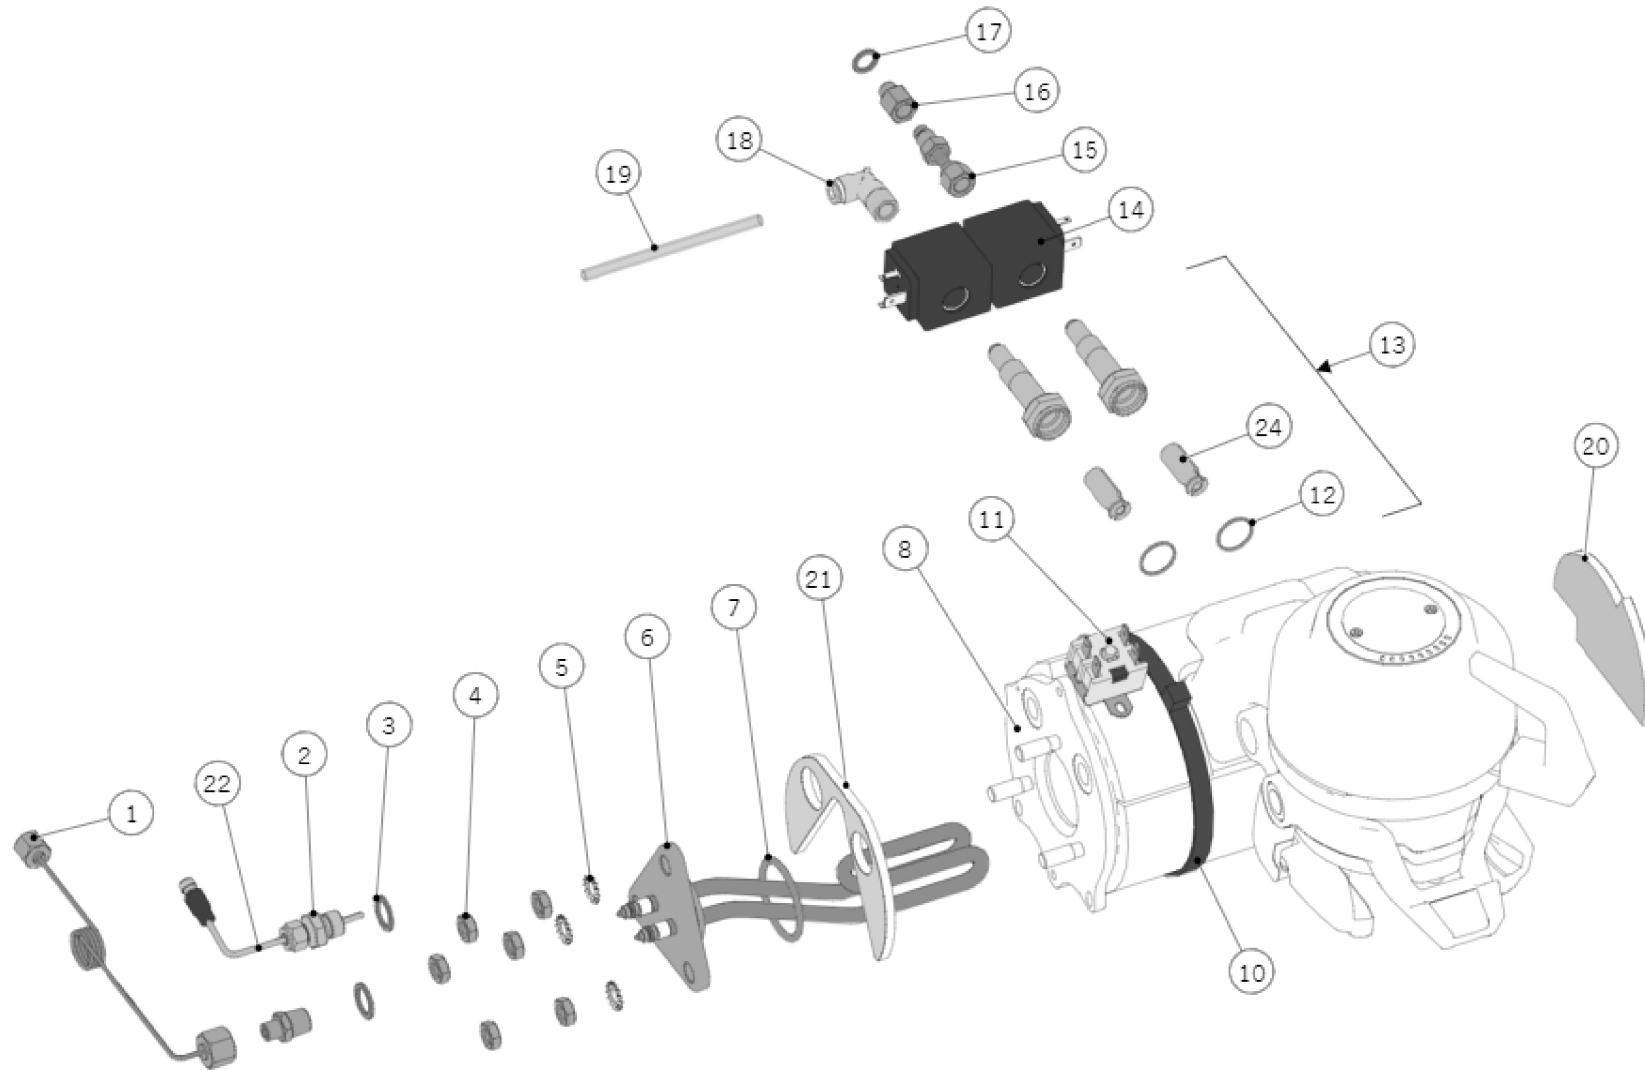

la marzocco
handmade in florence

130 - COFFEE BOILER