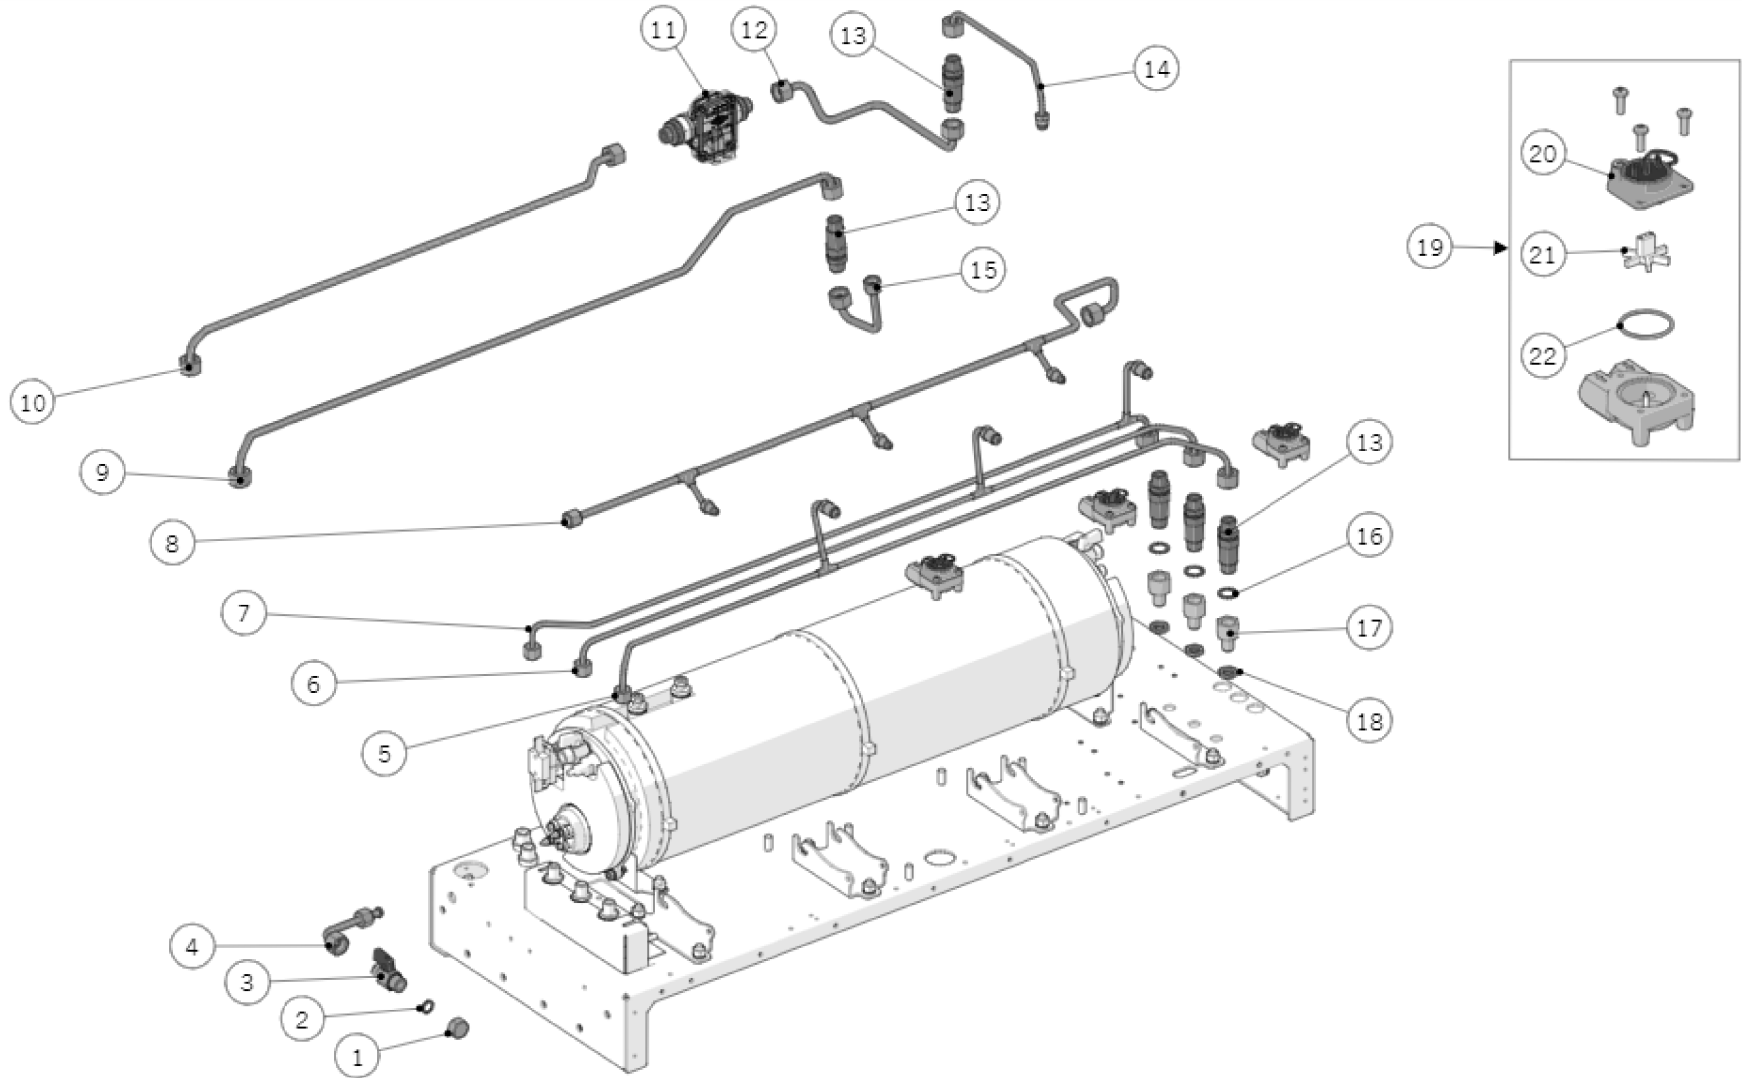

la marzocco
handmade in florence

90 - HYDRAULIC ASSEMBLY