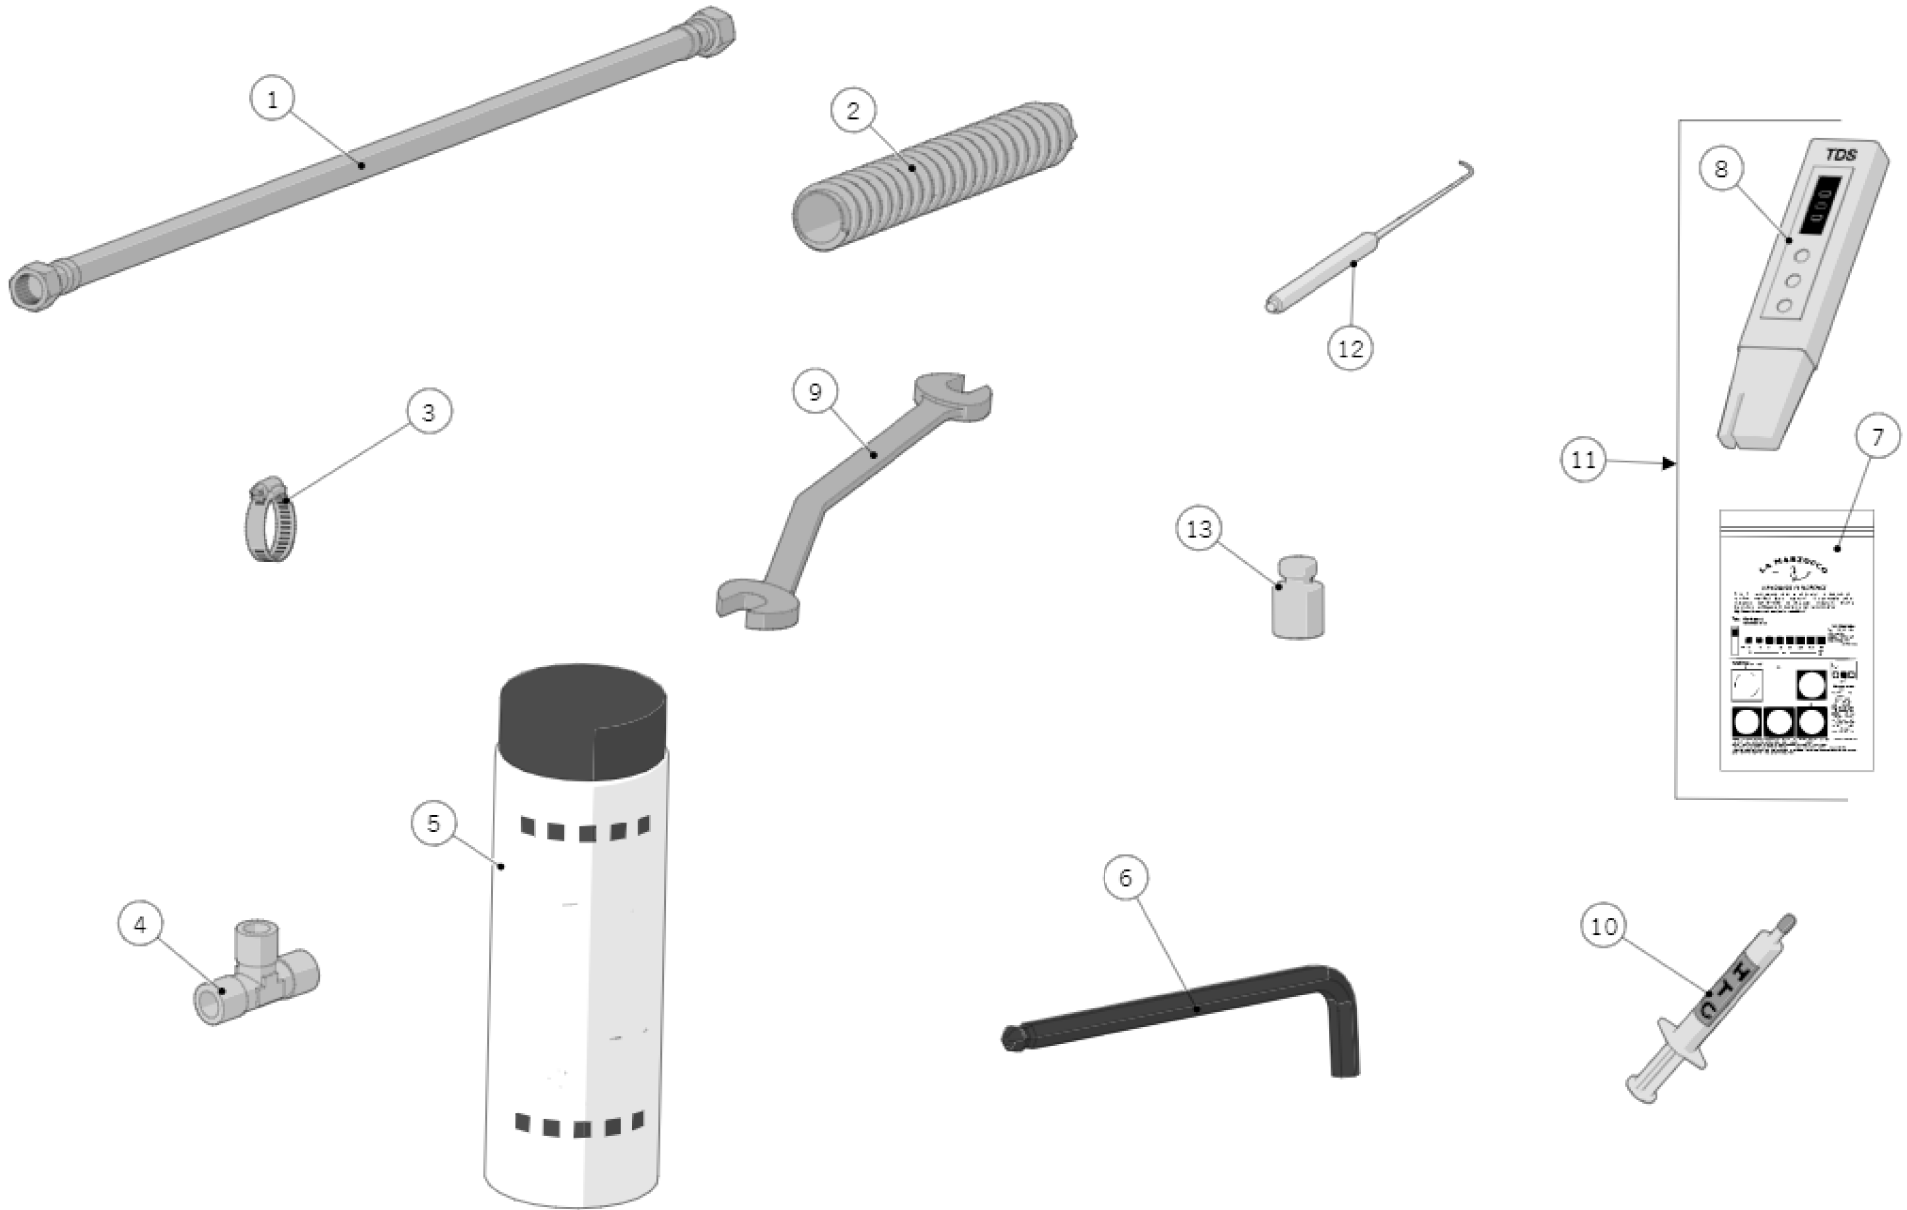

la marzocco
handmade in florence

270 - PORTAFILTER ASSEMBLY

1

2

3

la marzocco

handmade in florence

Item	Part number	Description
0001	1200	2 PRECISION STRAIGHT-IN PORTAFILTER KIT
0002	1201	3 PRECISION STRAIGHT-IN PORTAFILTER KIT
0003	932	4x 17g S/S PRECISION FILTER BASKET KIT

la marzocco
handmade in florence

280 - HOSE AND ACCESSORIES

la marzocco

handmade in florence

Item	Part number	Description
0001	L305/050.01	BRAIDED HOSE G3/8F 50CM
0001	L305/120.01	BRAIDED HOSE G3/8F 120CM
0001	L305/210.01	BRAIDED HOSE G3/8F 210CM
0001	L306/050	BRAIDED HOSE 3/8COMPR. 50CM NSF
0001	L306/120	BRAIDED HOSE 3/8COMPR. 120CM NSF
0001	L306/210	BRAIDED HOSE G3/8F 210CM NSF
0001	L306/210/C	BRAIDED HOSE G3/8F 90° 210CM NSF
0001	T.5.003	BRAIDED HOSE 3/8COMPR. 210CM NSF
0002	L308	CLEAR ARMOURED DRAIN HOSE
0003	L312	HOSE CLAMP 16/25 H9 W2 AISI430
0004	A.2.022.01	TEE FITTING R3/8M WR17 BRASS TREATED
0005	F.9.021	PULY CAFF Plus® LA MARZOCCO
0006	UT005	ALLEN KEY 5 WITH BALL END
0007	F.9.000.01	MULTIPLE PARAMETER TEST KIT
0008	F.9.003	DIGITAL TDS METER
0009	UT108	BENT WRENCH WR13 FOR GROUP TUBE
0010	F.1.065	HTC THERMAL COMPOUND SYRINGE 2ML
0011	941	WATER TEST KIT
0012	UT008	GASKET PICK
0013	F.3.050	LOAD 100g TO CALIBRATE SCALES
1000	I.2.009	SPACER H10 F/M M3X8/M3X8 WR5.5 BRASS N.