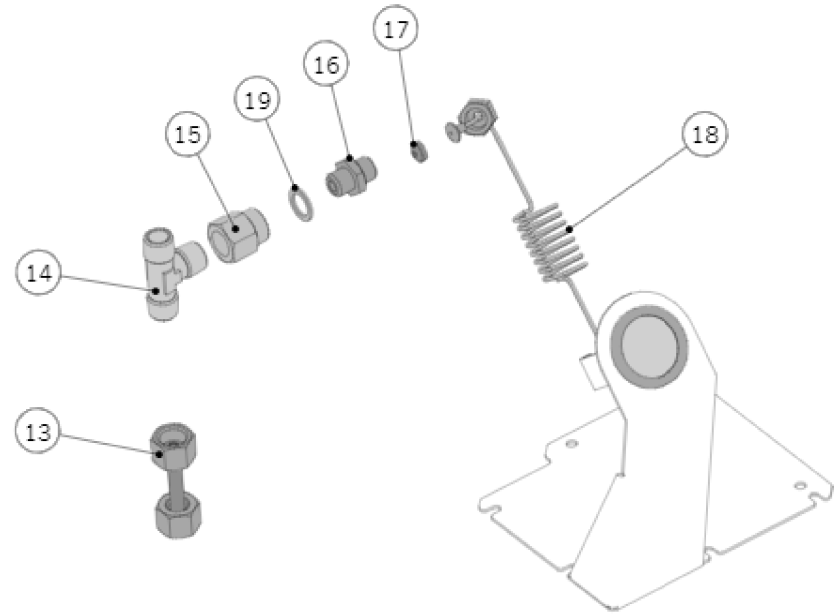

la marzocco
handmade in florence

250 - ELECTRICAL SYSTEM AND PUMP