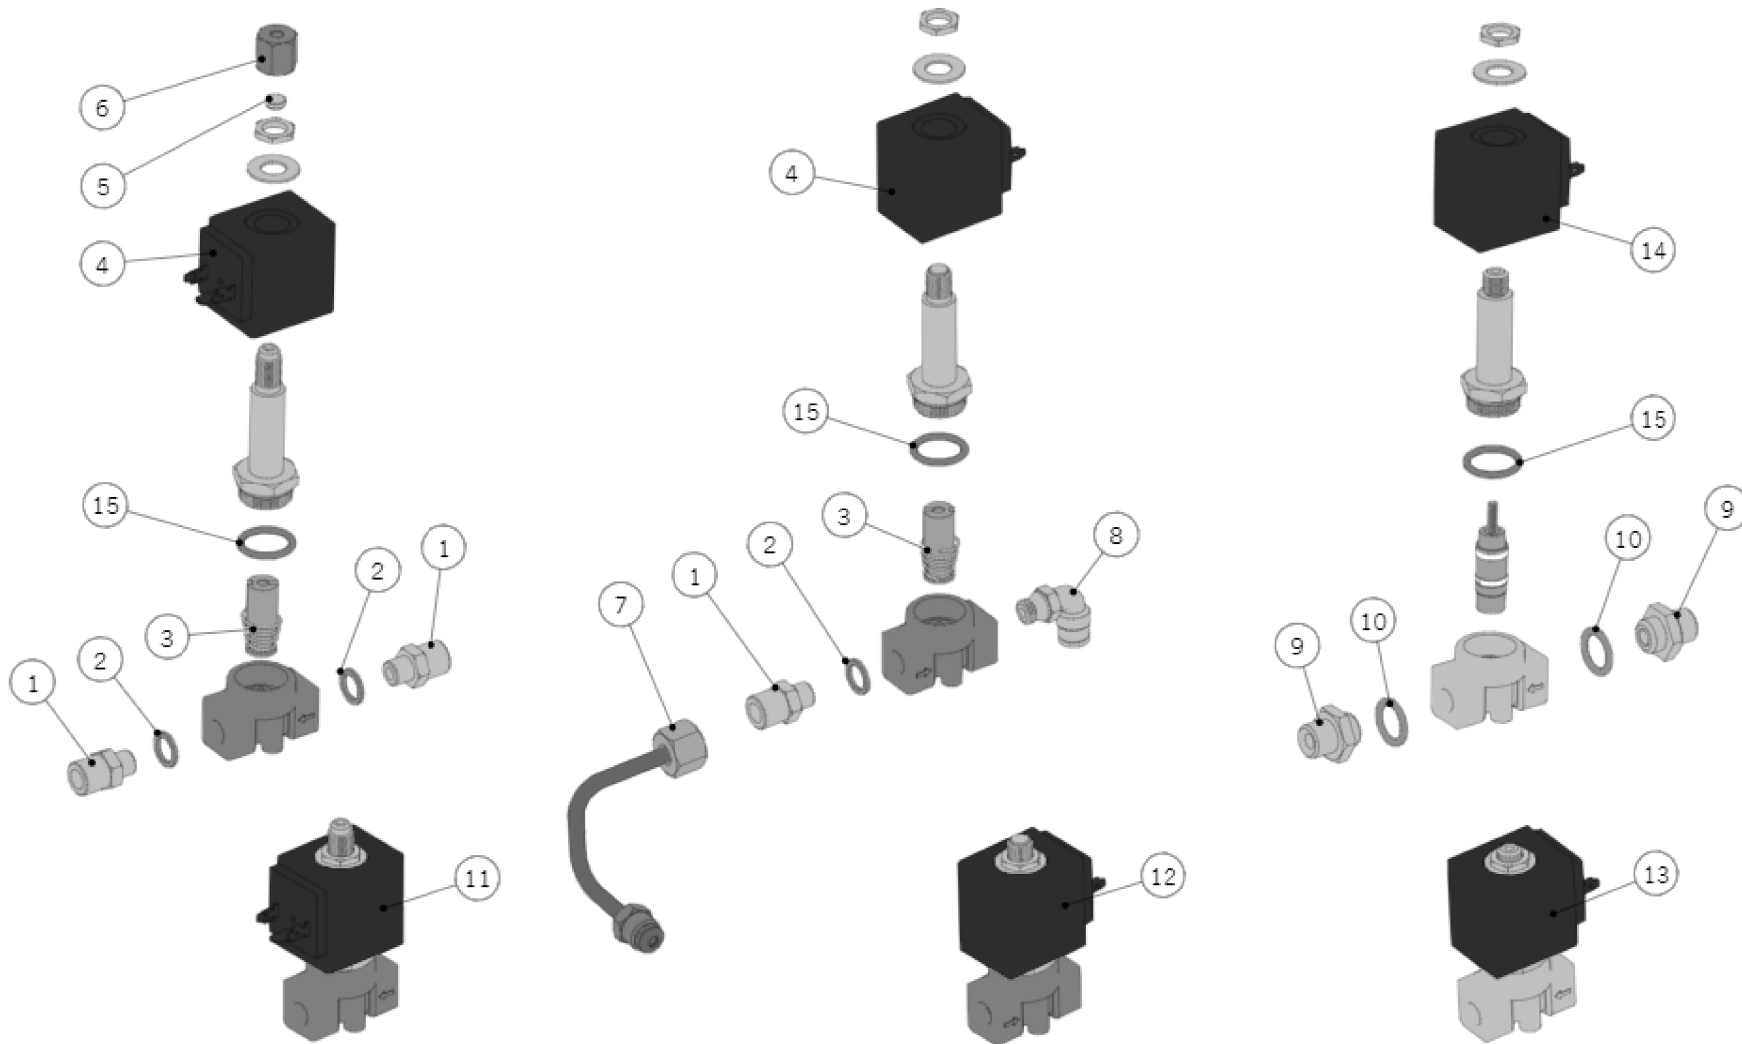

100 - HYDRAULIC ASSEMBLY

la marzocco

handmade in florence

Item	Part number	Description
0001	A.5.156	NIPPLE G1/8M-G1/4M WR17 S/S
0002	L100/D	WASHER 10X14X1,5 COPPER
0003	B.2.016.01	BALL VALVE G1/8F-R1/8M BRASS TREATED
0004	L100/1A	WASHER 13,5X19X1,5 COPPER
0005	L037/3.01	NIPPLE G1/4M-G1/4M WR19 H25.5 BRASS TR.
0006	T.1.331	TUBE MIXING VALVE - MANIFOLD STRADA X
0007	T.1.122.01	TUBE STEAM B. - SAFETY VALVE STRADA
0008	F.2.062	SAFETY VALVE CLOUSURE
0009	I.8.003	MOLLA A TORSIONE 2,5X32
0010	B.2.024.01	SAFETY VALVE G3/8 1,8 BAR NO TEA
0011	A.5.019	NIPPLE G1/4M-G1/4M WR19 H21,5 S/S
0012	1058	MIXING VALVE KIT
0013	VITE4X6	SCREW M4X6 CHEESE BRASS
0014	F.1.016	THERMOSTATIC VALVE ADJUSTMENT KNOB
0015	T.1.106	TUBE MIXING VALVE - PRE-HEATER STRADA
0016	T.1.107	TUBE PRE-HEATER - MIXING VALVE STRADA
0017	F.8.021	HOSE CONNECTOR D10-D6 BRASS
0018	T.4.001	ANTISUCTION VALVE SILICONE TUBE
0019	L137/4	FERRULE BLIND 11X3 TREATED
0020	L130/4	FITTING G1/4F H13 WR17 BRASS

la marzocco
handmade in florence

110 - FITTING AND VALVES

la marzocco

handmade in florence

Item	Part number	Description
0001	A.5.156	NIPPLE G1/8M-G1/4M WR17 S/S
0002	L100/D	WASHER 10X14X1,5 COPPER
0003	L100/H	PLUNGER SOLENOID VALVE 3 WAY VITON
0004	B.2.026	COIL SOLENOID VALVE 24V 11W
0005	L134/4	FERRULE BLIND 8X4 TREATED
0006	L134	FITTING G1/8F H14 WR14 D4 BRASS
0007	T.1.318	TUBE MIX V. - HOT WATER S.V. STRADA X-S
0008	A.2.101.02	FITTING PUSH-IN 90° 1/4"-G1/8M PPSU
0009	A.5.019	NIPPLE G1/4M-G1/4M WR19 H21,5 S/S
0010	L100/1A	WASHER 13,5X19X1,5 COPPER
0011	B.2.033	SOLENOID VALVE 3 WAY 24V
0012	B.2.032	SOLENOID VALVE 2 WAYS 24V
0013	B.2.020.01	SOLENOID VALVE PROP. 2 WAY D5,5 S/S 24V
0014	B.2.018	SOLENOID VALVE COIL FOR B.2.020
0015	H.1.022	O-RING 1,78X15,60 VITON 70 SH