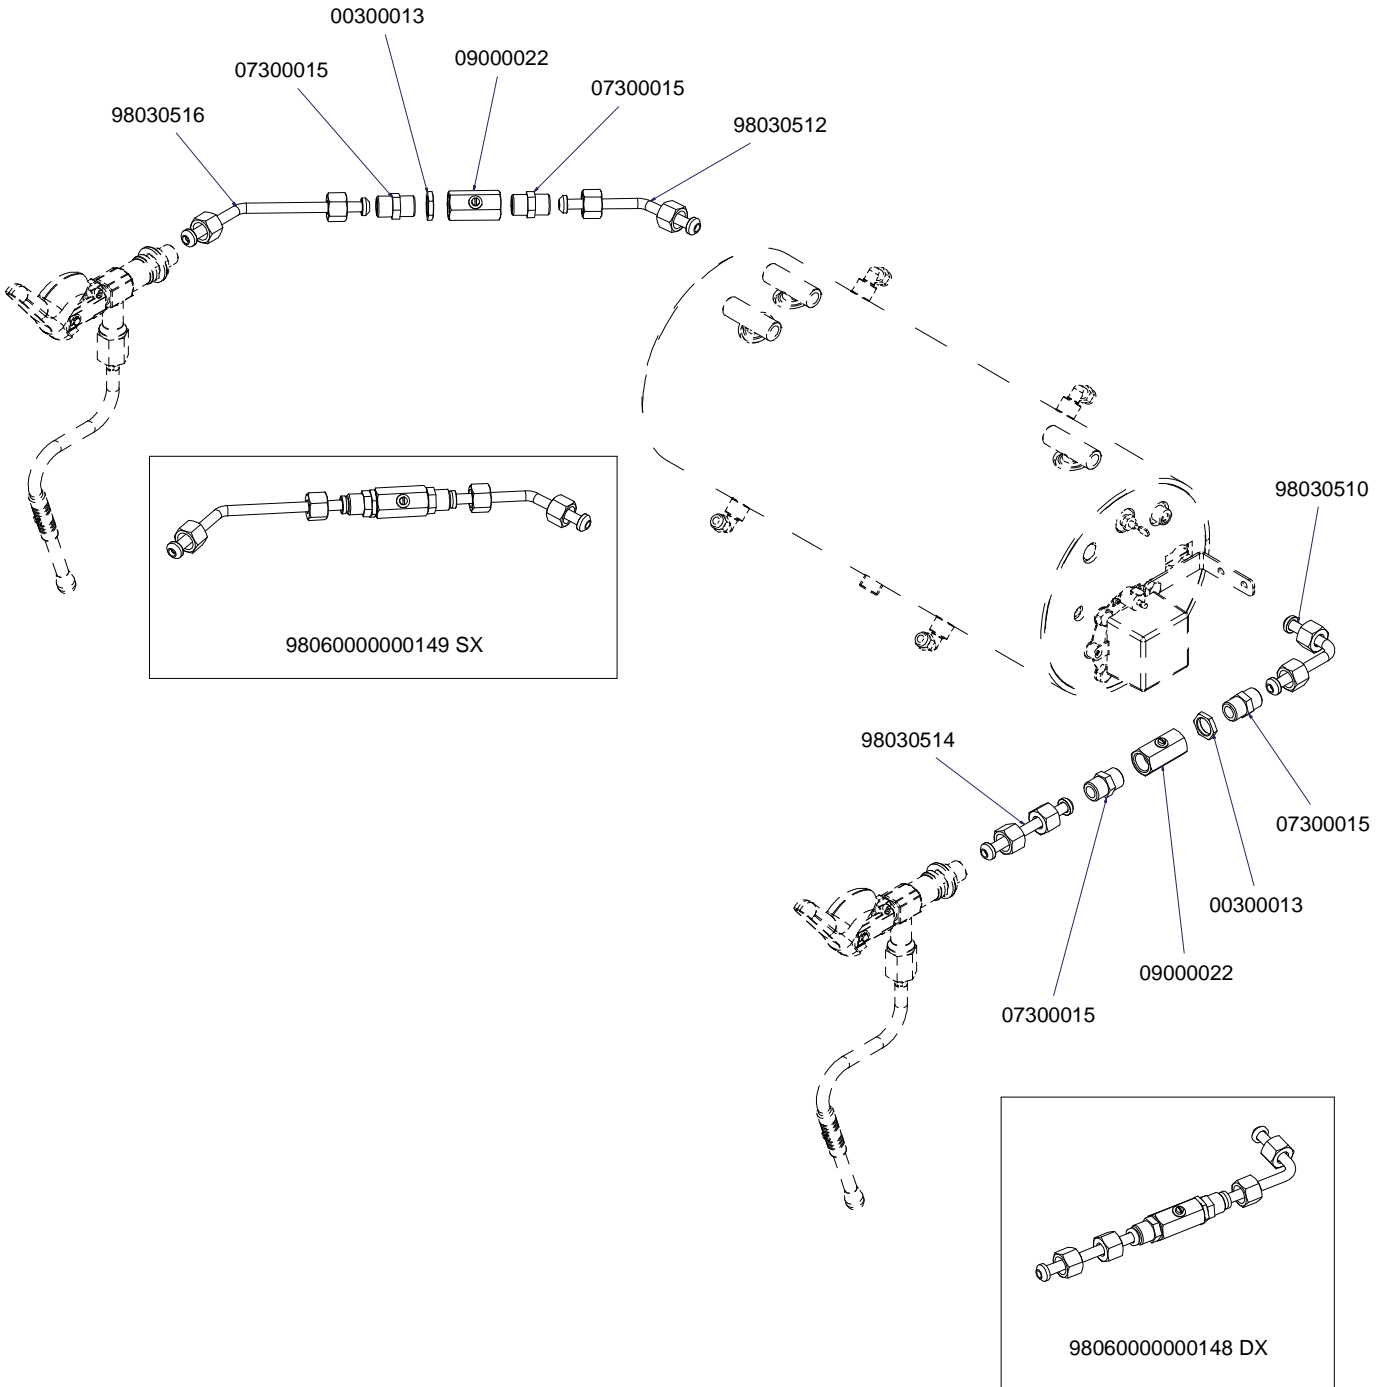

TUBAZIONI TUBES