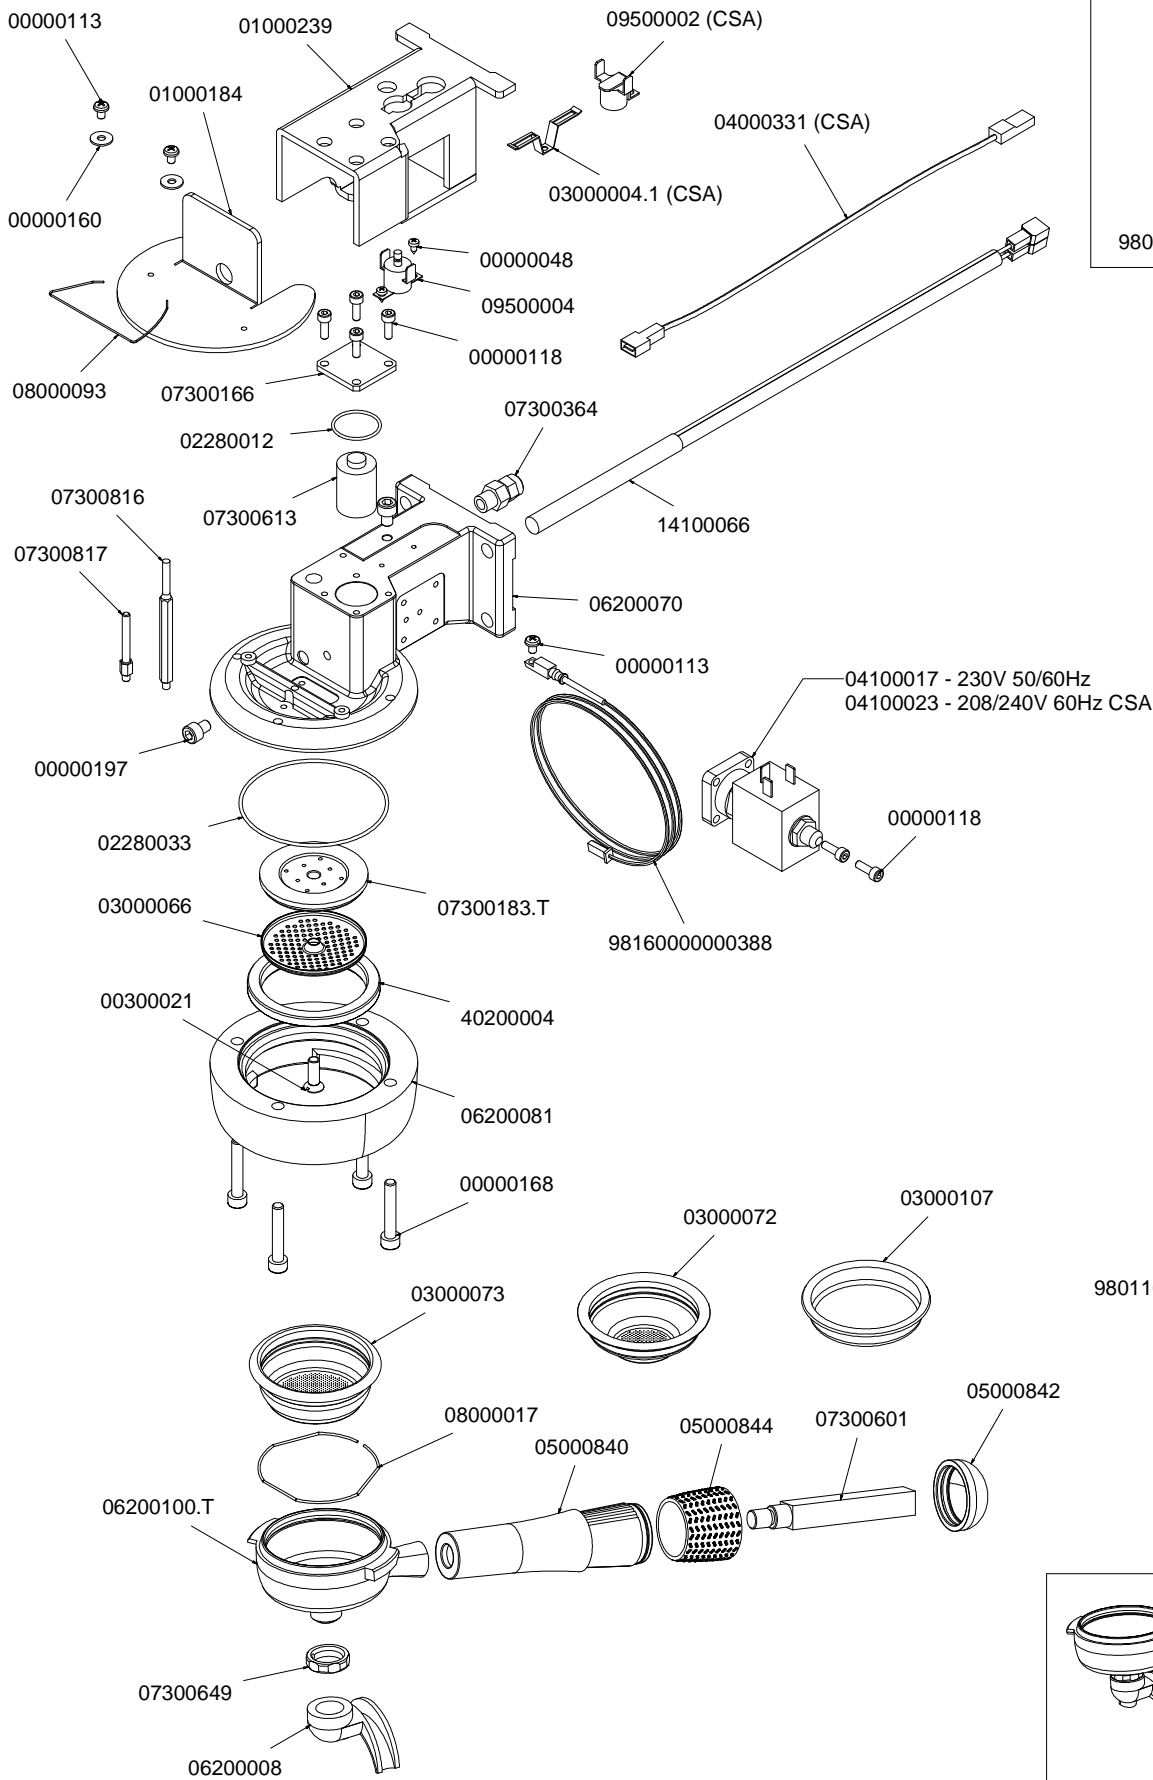

GRUPPO EROGAZIONE T3 POURING UNIT GROUP PARTS T3