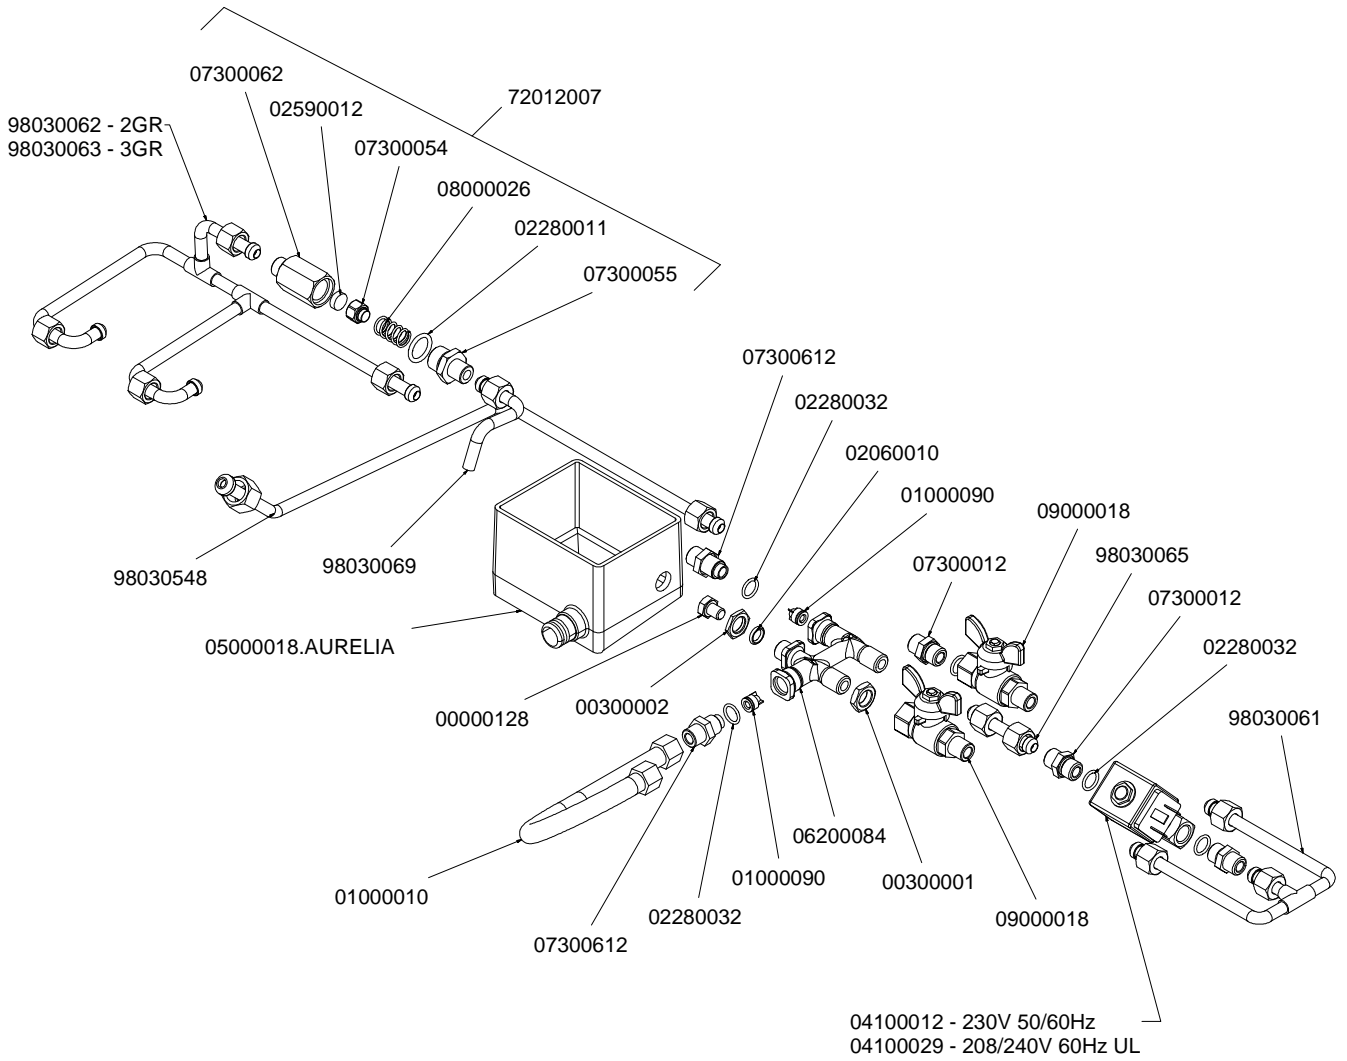

COMPONENTI GRUPPO IDRAULICO HYDRAULIC GROUP PARTS