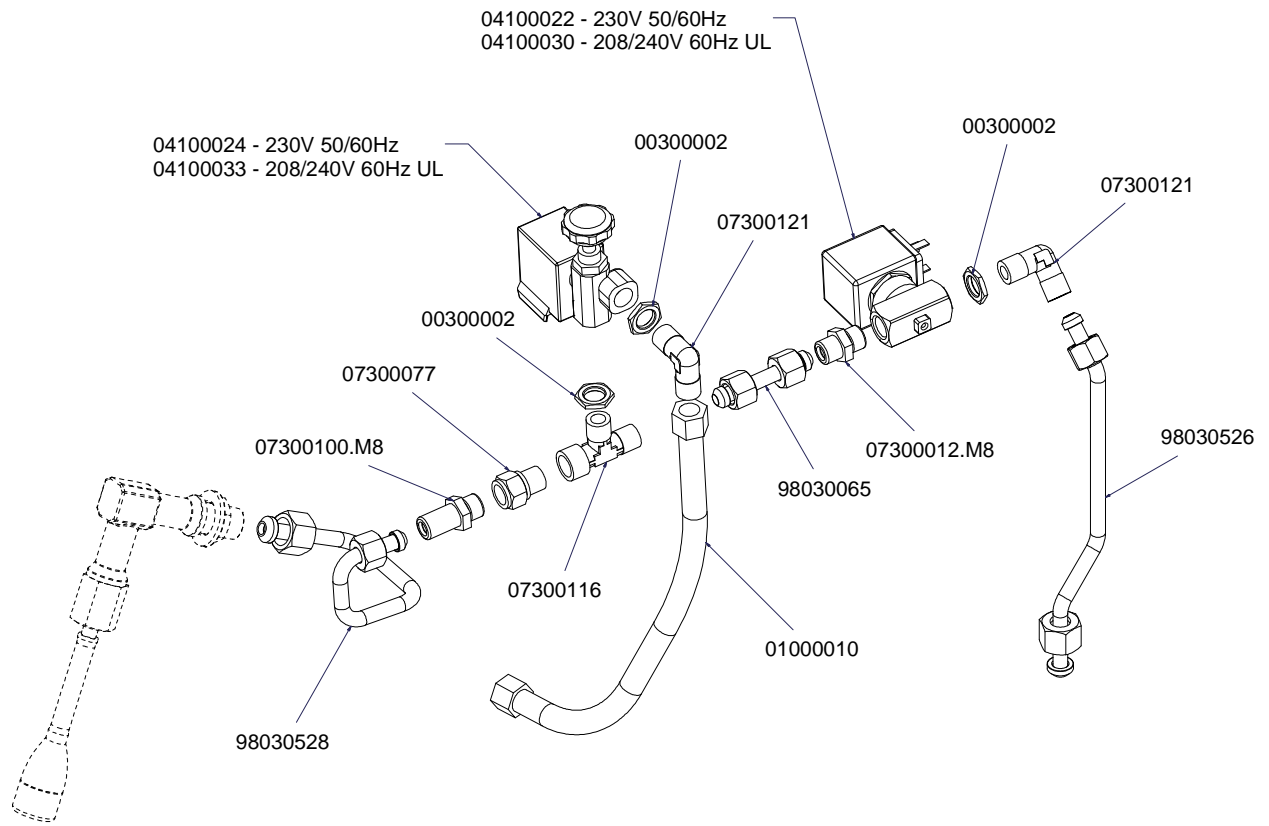

RUBINETTI VAPORE E ACQUA CALDA STEAM & HOT WATER VALVES PARTS

98006021 DX
98006022 SX

9806000000136 Cool Touch

98007000000050

98070000000052

COMPONENTI MISCELATORE ACQUA CALDA HOT/COLD WATER MIXER COMPONENTS