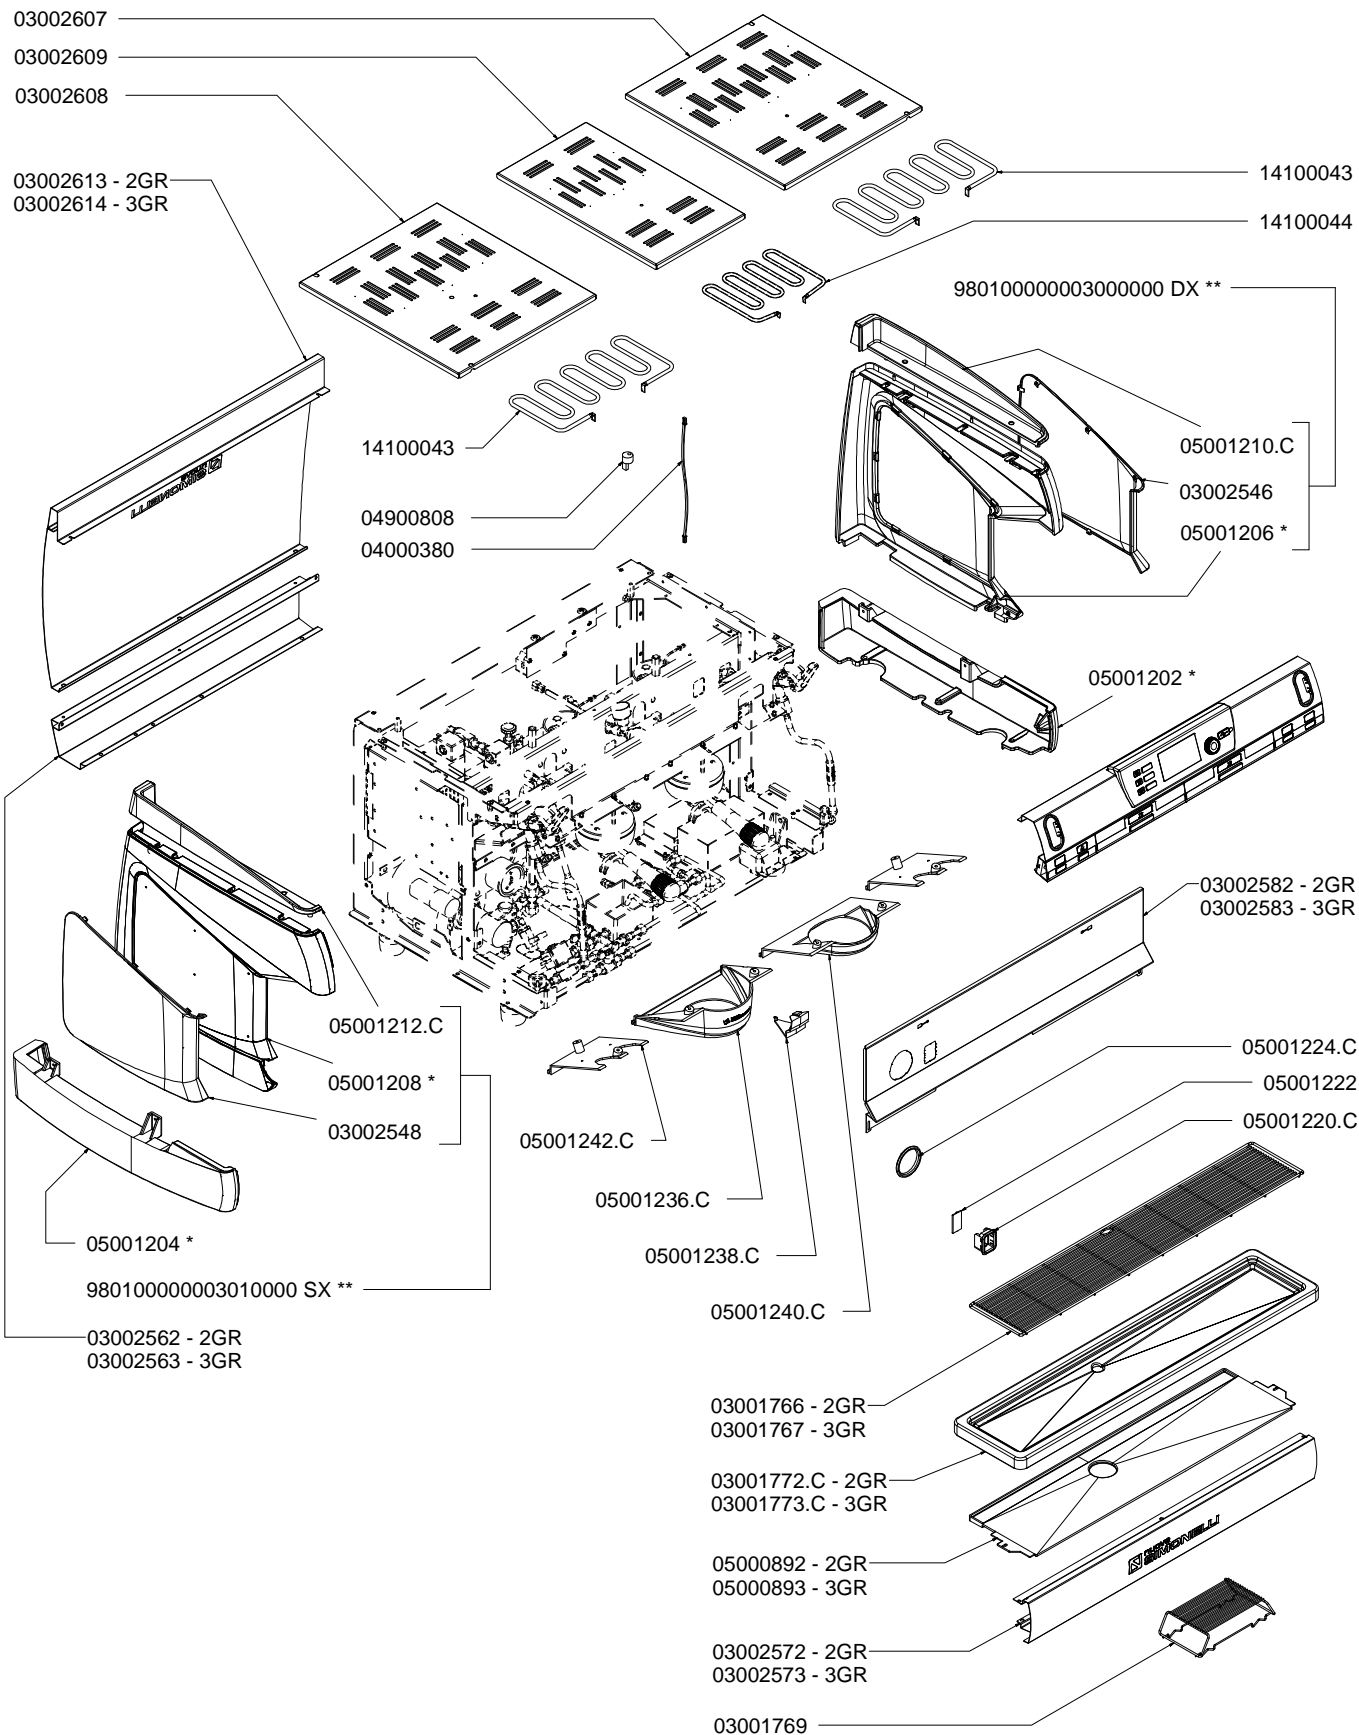

COMPONENTI GRUPPO CARENA CABINET PARTS

* = SPECIFICARE COLORE

** = SPECIFICARE VERSIONE
E COLORE