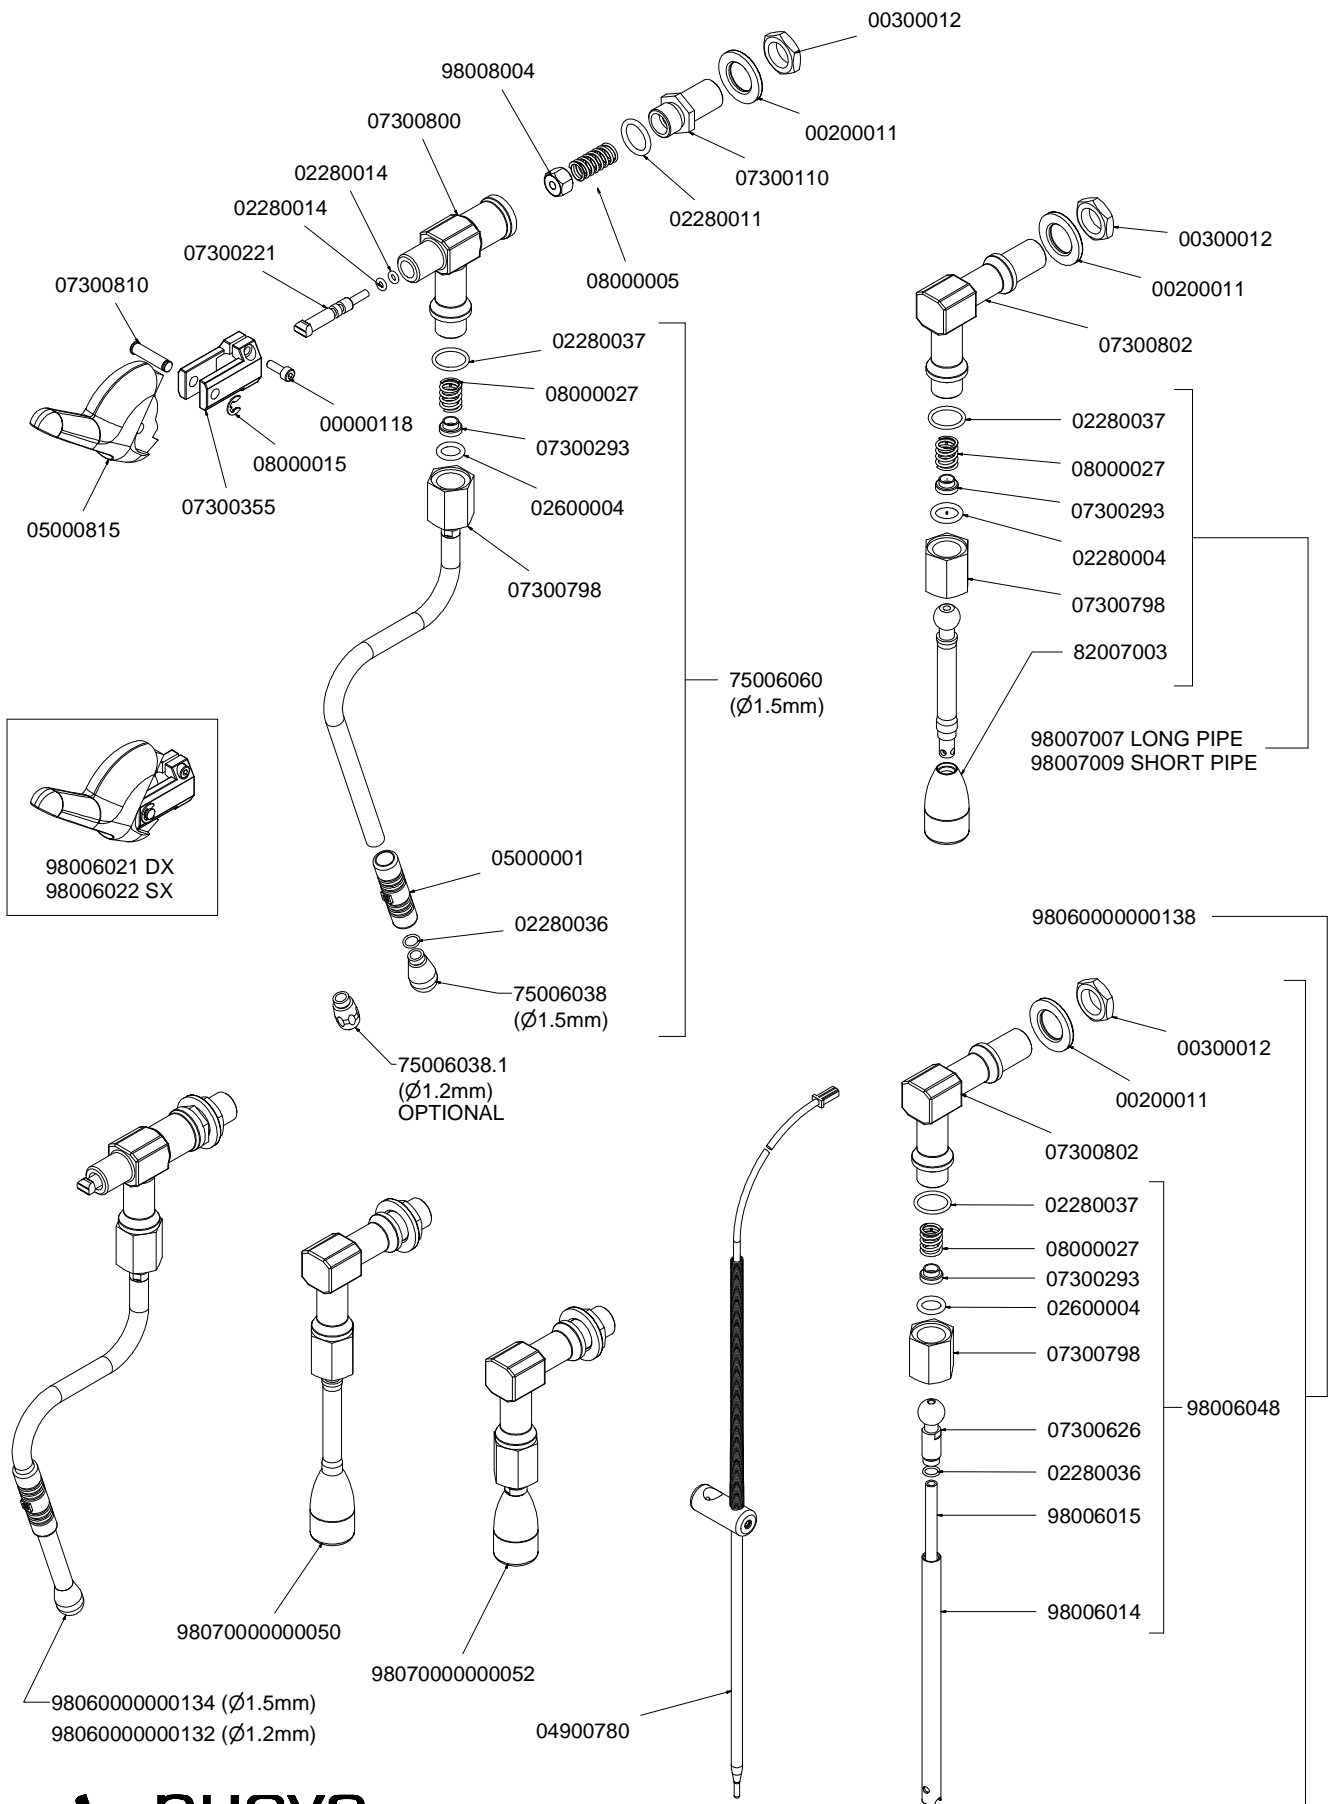

RUBINETTI VAPORE E ACQUA CALDA STEAM & HOT WATER VALVE PARTS