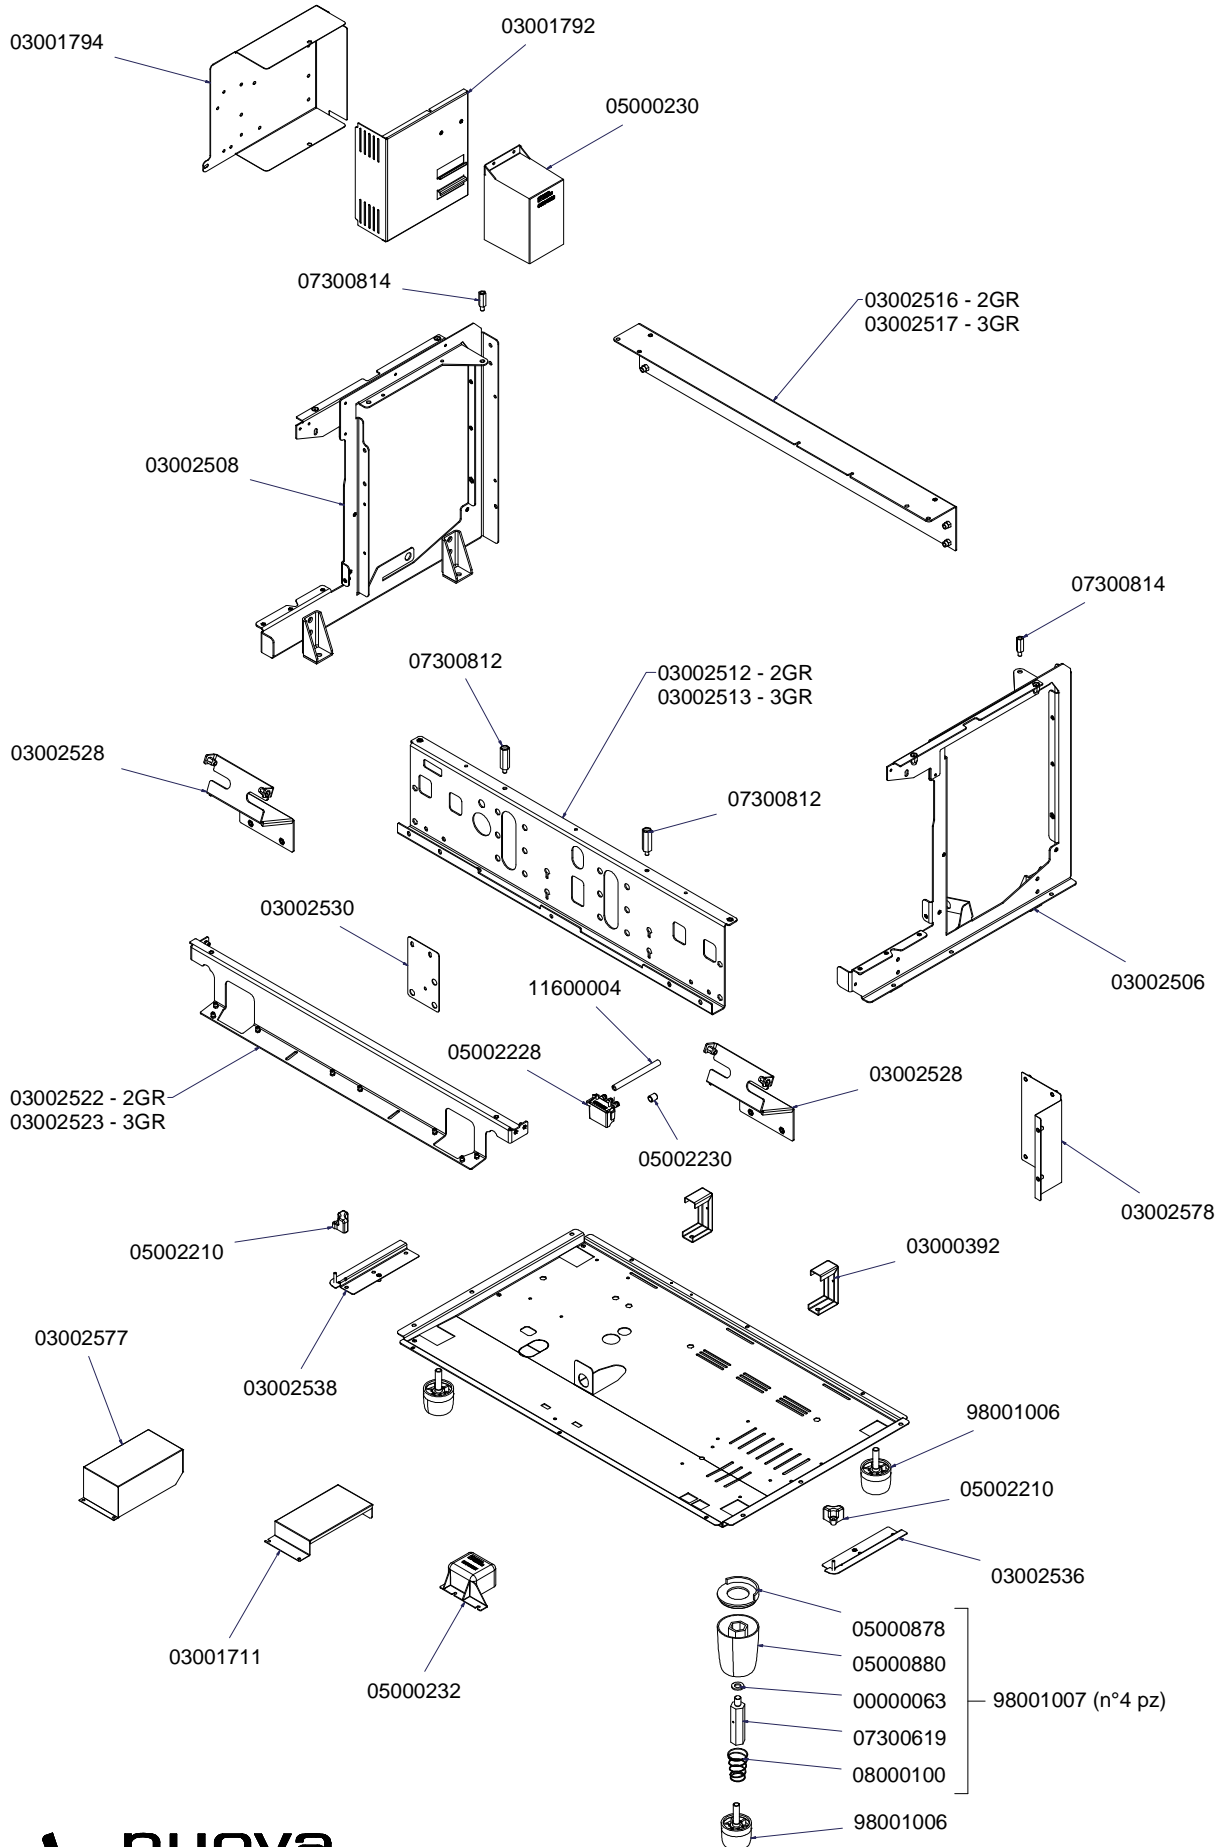

COMPONENTI TELAIO FRAME PARTS