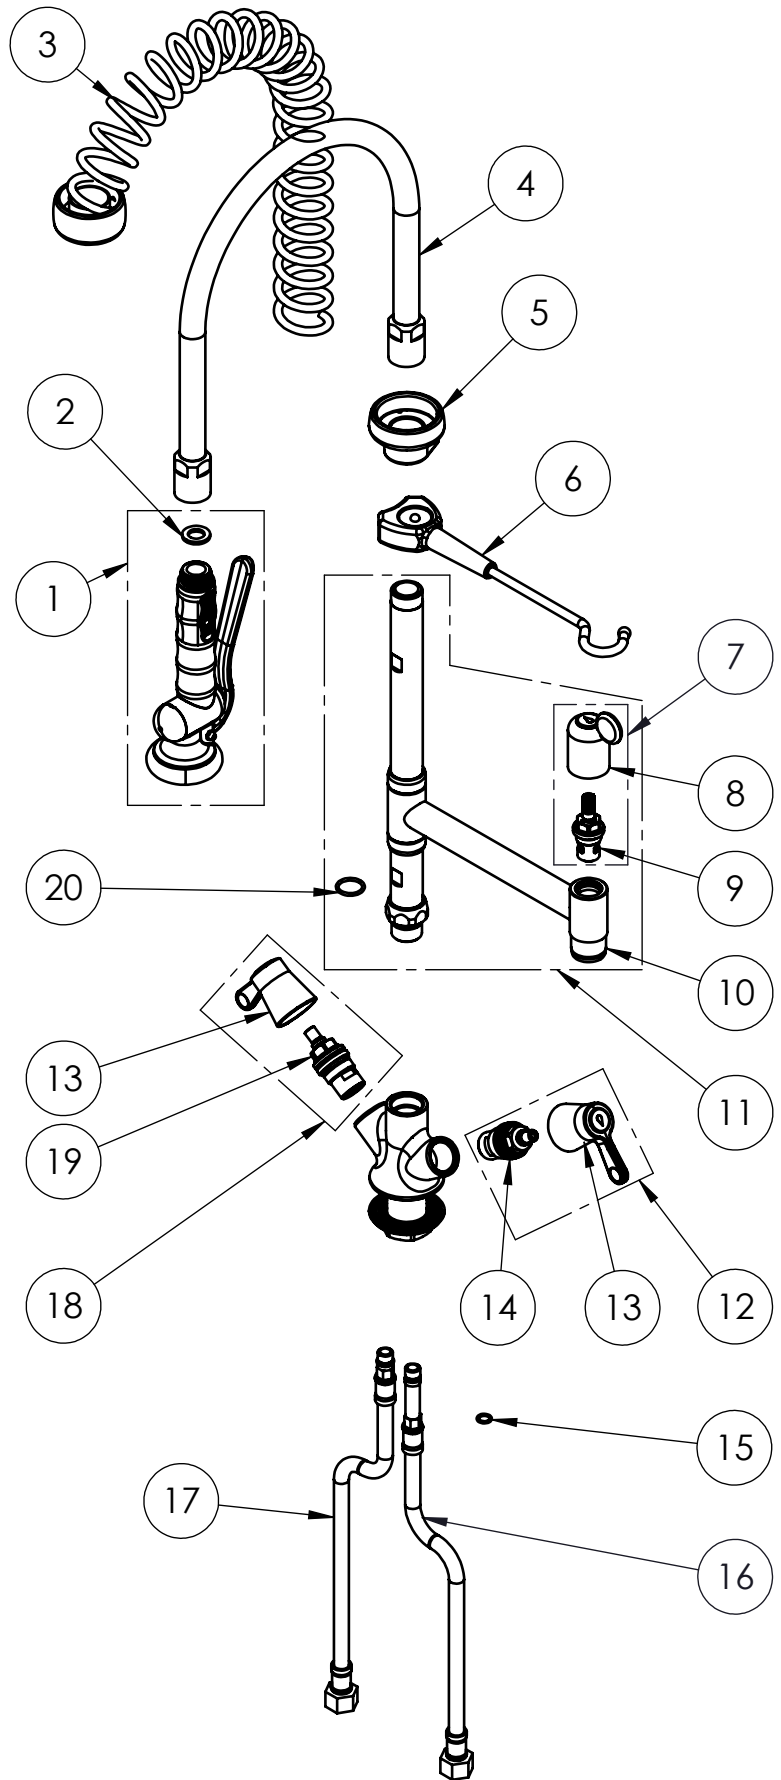

ITEM NO.	SALES NO.	DESCRIPTION
1	P516/"color"	SPRAY VALVE "HOME" (specify the color)
2	P074	FLAT GASKET 1/2" Ø18,5x11 sp.2mm
3	P622/black	OVERHEAD SPRING KL60-70 BLACK
4	F153	Flexinox 60cm Ø14 (Øint.8) F1/2" F1/2"
5	P090	SPRING SUPPORT
6	P599/"color"	SPRAY VALVE HOOK (specify the color)
7	V0DT/R	COMPLETE HANDLE W.RED CODED INDEX + CERAMIC HEADWORK KIT
8	HTC/R	"TOP" HANDLE W.RED CODED INDEX
9	V0D0	3/8" CERAMIC HEADWORK (RH)
10	P015	STREAM REGULATOR OUTLET (Ø20 SPOUT)
11	P658/D1/DT	KL50 RISER W.ADD ON TAP L.170 AND O-RING
12	VK49/B	COMPLETE HANDLE W.BLUE CODED INDEX +CERAMIC HEADWORK KIT
13	HK9E/"color"	HANDLE VOX "STYL" (specify the color Blue or Red)
14	V040/S	1/2" CERAMIC HEADWORK (LH)
15	P283	O-RING 7 x 1.5 mm NBR 70sh.
16	F098	L.35cm Flex S.S. Hose Ø10- Female G3/8"
17	F129	L.35cm Flex S.S. Hose Ø10- Female G3/8"
18	VK49/R	COMPLETE HANDLE W.RED CODED INDEX +CERAMIC HEADWORK KIT
19	V040/D	1/2" CERAMIC HEADWORK (RH)
20	P076	O-RING 2062 (Ø15.6x1.78), EPDM 70 PEROX

TITLE / DESCRIZIONE
Single hole, deck-mount, mixing temperature faucet Pre-Rinse Unit with riser add-on faucet with 170mm swivel nozzle (Ø20mm). G3/8" female inlets, G1/2" 1/4" turn ceramic headworks, riser tube – stainless steel, brass, chrome plated, 14L/min KLARCO "BEST HOME"

DRN / DIS	CHD / VER	APPR
SCALE / SCALA 1:5	DATE / DATA 02/03/2021	SHEET / PAG 2 of 2
NUMBER / CODICE DIS.	MODEL / PRODOTTO 3B.2456.BH.KC9