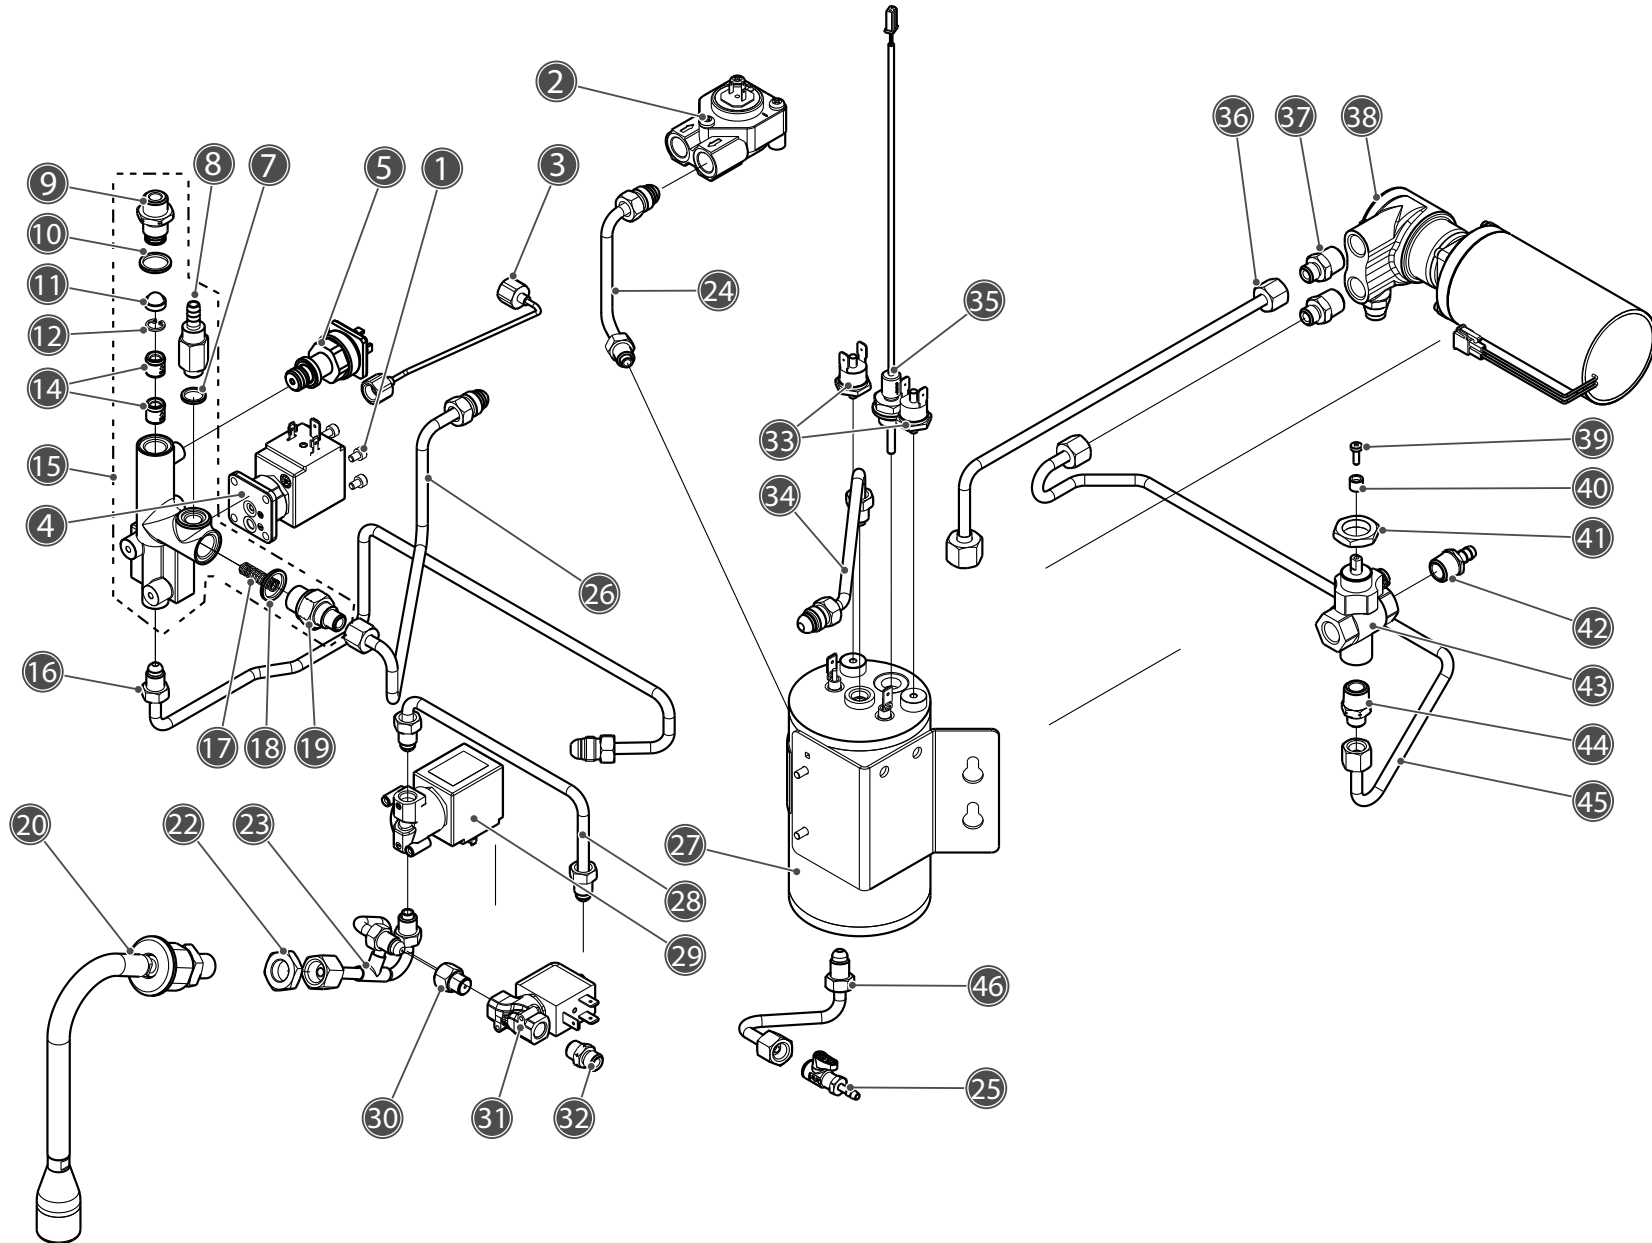

RIF. POS.	CODICE CODE	DESCRIZIONE	DESCRIPTION	NOTE NOTES
1	10805071	VITE TCEI M4X10 A2 UNI 5931	TCEI M4X10 SCREW A2	
2	10112492A	CONTATORE VOL. 1/4"+17,1 4M.A.	"VOLUMETRIC METER 1/4" 4 MAGNETS	
3	10002028A	TUBO CAPILLARE MANOMETRO D60	CAPILLARY PRESSURE GAUGE TUBE	
4	10302124	ELETTROVALVOLA 2VIE 32X32 24VDC D2,3 OT57 Z10A	2 WAYS SOLENOID VALVE 32X32 24VDC D2,3	
5	10608022	TRASDUTTORE PRESSIONE 0-16BAR UL 1/4"	0-16 BAR PRESSURE TRANSDUCER UL 1/4"	
7	10058048	RONDELLA RAME 1/8" MASSELLO CARICO LIGHT	COPPER WASHER 1/8" LIGHT FILLING BLOCK	
8	10655564A	VALVOLA ESPANSIONE M1/8 RES.D7 ES.14 14B CW510L	EXPANSION VALVE M1/8 D7 CW510L	
9	10058044A	RACCORDO 1/4-1/4 AL.MASSELLO LIGHT CW510L	UNION 1/4-1/4 LIGHT FILLING BLOCK	
10	10058050	RONDELLA RAME 1/4" MASSELLO CARICO LIGH	COPPER WASHER 1/4" LIGHT FILLING BLOCK	
11	10355172	FILTRO RETE TONDO D11,5 H7,5 AISI304	CIRCULAR NET FILTER D11,5 H7,5 AISI304	
12	10806288	ANELLO SEEGER 10x1	SEEGER RING 10X1 DIN472 UNI7437 A2	
14	10652052	VALVOLA ANTIRIFLUSSO DW10 DN6	CHECK VALVE DW10 DN6	
15	10057058	CORPO MASSELLO LIGHT 2VN PR.OT57 YOU	FILLING BLOCK BODY 2VN YOU	
16	10005010B	TUBO CARICO/SCARICO CALDAIA SERVIZI YOU	INLET/OUTLET PIPE STEAM BOILER YOU	
17	10053110	MOLLA VALVOLA RITORNO DOS SAE N7 MASSELLO	BODY VALVE SPRING N7 FILL.BLOCK	
18	10053109	RONDELLA RAME VALVOLA SCNR MASSELLO	COPPER VALVE WASHER FILL.BLOCK	
19	10058052A	NIPLESS VALVOLA NON RITORNO MASSELLO CR OT57	NIPLESS CHECK VALVE CW510L	
20	10402766B	LANCIA ACQUA YOU	HOT WATER WAND YOU	
22	10853112B	DADO RACCORDO 1/4" ES.20X6MM GR.	HEXAGON 20X6MM NUT 1/4	
23	10005020B	TUBO LANCIA ACQUA YOU SILENT	HOT WATER WAND PIPE YOU	
24	10005032	TUBO CARICO CALDAIA CAFFÈ YOU	INLET PIPE COFFEE BOILER YOU	
25	10401444	RUBINETTO 1/8"M+RESCA D7 CW511L 150°	"TAP G 1/8"" WITH HOSE"	
26	10005000B	TUBO INGRESSO CONTATORE VOLUMETRICO YOU SILENT	INLET VOLUMETRIC METER PIPE YOU	
27A	10003942B	CALDAIA VERTICALE D77 0.5L 0.5KW 230V IRCA NEW	VERTICAL BOILER D77 0.5L 0.5KW 230V CB	
27B	10003948A	CALD.VER.D77 0.5L 0.5KW 120V IRCA NEW	VERTICAL BOILER D77 0.5L 0.5KW 120V UL	USA/TAIWAN VERSION
27C	10003958A	CALD.VER.D77 0.5L 0.5KW 100V IRCA JAP	VERTICAL BOILER D77 0.5L 0.5KW 100V JAP	
28	10005006C	TUBO VAPORE ACQUA MISCELATA YOU SILENT	MIXED WATER STEAM PIPE YOU	
29	10302138	ELETTROVALVOLA 2VIE NC 1/8"VITG256 D1,624VDC5W	2 WAYS SOLENOID VALVE 1/8" D1,6 24VDC	
30	10853266A	RACCORDO DRITTO 1/8"F-1/8"M OT57 CILINDRICO F.0,7MM	STRAIGHT FITTING 1/8"F-1/8"M	
31	10302058	ELETTROVALVOLA 2VIE 1/8" 24VDC D3 X256 9W	2 WAYS SOLENOID VALVE 1/8" 24VDC D3	
32	10857082	RACCORDO 1/8"CON-1/8"CON.DRIT.MASC.OT5	CONICAL FITTING 1/8-1/8	
33	10113049	TERMOSTATO 135° A RIARMO MANUALE.UL-IEC	SAFETY THERMOSTAT 135° IEC-UL	

SEGUE / CONTINUE ---->