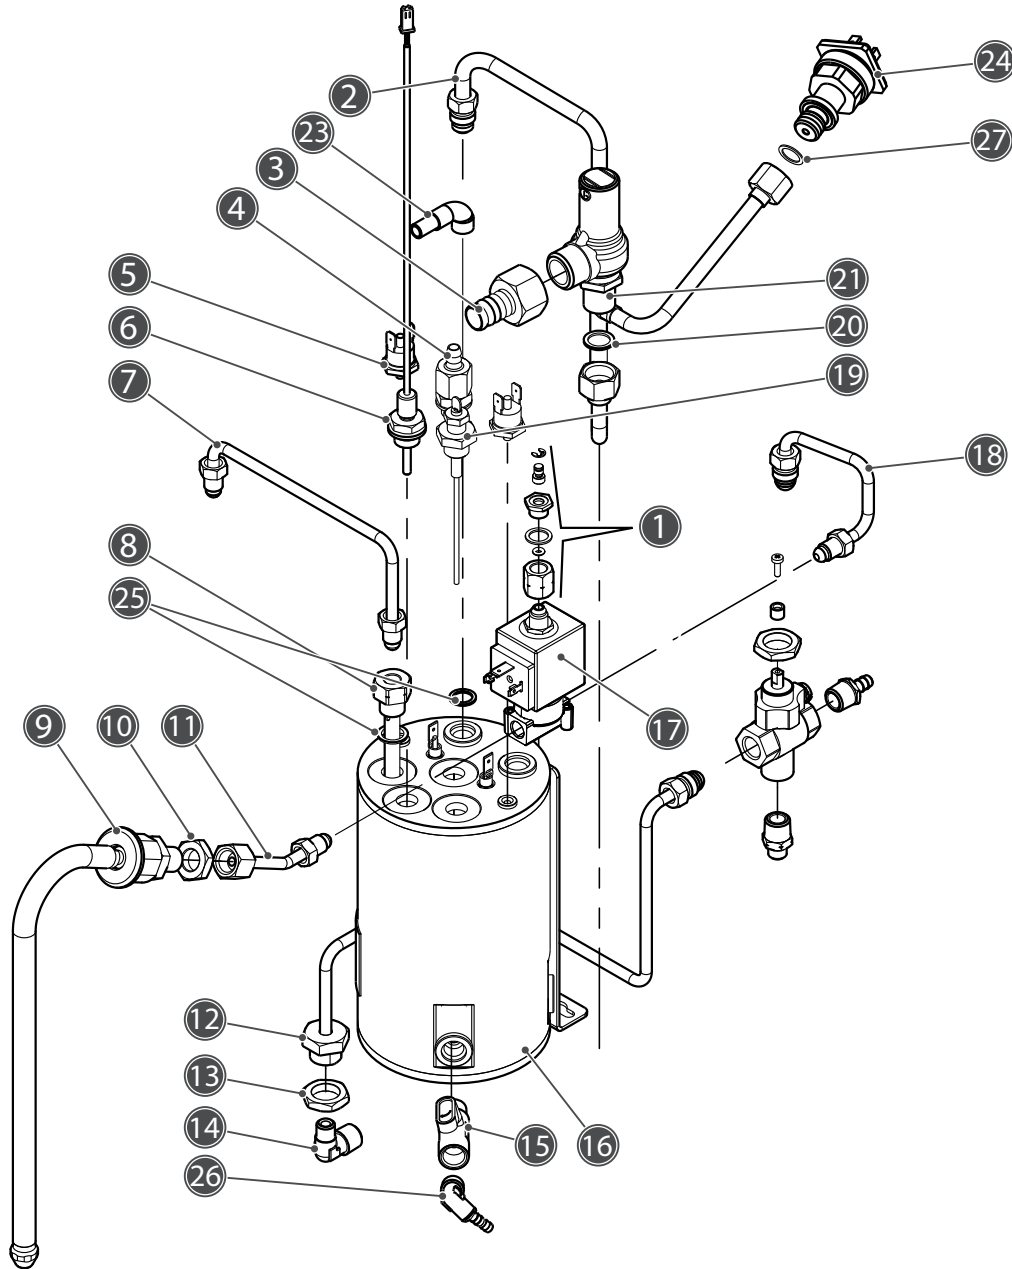

CALDAIA VAPORE / STEAM BOILER

RIF. POS.	CODICE CODE	DESCRIZIONE	DESCRIPTION	NOTE NOTES
1	10063140	ASSIEME VALVOLA ANTIRISUCCHIO RUBINETTO	TAP AIR-RELIEF VALVE KIT	
2	10005012D	TUBO VALVOLA SICUREZZA CALDAIA SERVIZI YOU SILEN	YOU SAFETY VALVE BOILER PIPE	
3	10853132	RACCORDO DRITTO PORTAGOMMA F1/2" RESC.14MM OT58	"STRAIGHT FITTING 1/2""F"	
4	10652092B	VALVOLA SFIATO CALDAIA C/PORTAGOMMA OT57	ANTI VACUUM VALVE	
5	10113049	TERMOSTATO 135° A RIARMO MANUALE UL-IEC	SAFETY THERMOSTAT 135° IEC-UL	
6	10112284A	SONDA NTC 3.3K 100°1/4"M AISI316L ES.1	TEMPERATURE PROBE 100° 1/4"M AISI316L	
7	10005006C	TUBO VAPORE ACQUA MISCELATA YOU SILENT	YOU MIXED WATER STEAM PIPE	
8	10853067A	PESCANTE DRITTO.1/4"M-3/8"M CILINDRICO OT57	YOU STRAIGHT DIP PIPE 1/4"M-3/8"M	
9	10402764C	LANCIA VAPORE YOU	YOU STEAM WAND	
10	10853112B	DADO RACCORDO 1/4" ES.20X6MM GR.	HEXAGON NUT 1/4"	
11	10005018C	TUBO LANCIA VAPORE YOU SILENT	YOU STEAM WAND PIPE	
12	10005026B	TUBO COLLEGAMENTO RUBINETTO 3VIE/SCARICO YOU	YOU CONNECTION OUTLET-3WAYS TAP PIPE	
13	10805572	DADO 3/8" ES22 H5 OTTONE	NUT 3/8 BRASS HEXAGONAL	
14	10857066A	RACCORDO 8-1/8" GOM.MAS.OT57	ELBOW FITTING 8-1/8M	
15	10401420	RUBINETTO SFERA 1/4"F/M-CONICA CW511L	AP 1/8" M/F CW511L	
16A	10001900B	CALDAIA VERTICALE D100 1LT C/RES 230V 1570W	YOU BOILER D100 1LT W/HE 230V 1570W	
16B	10001902B	CALD.V.D100 1L C/RES 110-120V 1570W	YOU BOILER D100 1LT W/HE 110-120V 1570W	USA/TAIWAN VERSION
16C	10001910A	CALD.VER.D100 1LT C/RES 100V 1450W JAP	YOU BOILER D100 1LT W/HE 100V 1450W JAP	JAPAN VERSION
17	10302126	ELETTROVALVOLA 3VIE 1/8" 24VDC D2,3 X356 9W	3WAYS SOLENOID VALVE 24VDC D2,3 X356 9W	
18	10005004D	TUBO ELETTROVALVOLA VAPORE YOU SILENT	YOU STEAM SOLENOID VALVE PIPE	
19	10112864	SONDA LIVELLO TL10/B 96 MM AISI	TEFLON LEVEL PROBE 96MM	
20	10853030	RONDELLA RAME 1/8" D.10,3X14X1MM RIC.	"COPPER WASHER 1/8"" D10.3 x 14 x 1"	
21	10652194	VALV.D7/CS SIC.3/8 T2,4PED+ASME	SAFETY VALVE 3/8" T2,4	
23	10255130A	RACCORDO GOMITO 5092 RAME C/PORT.D8	COPPER ANGLE FITTING	
24	10608020	TRASD.PRESS.0-4BARUL1/4"METRI-PACK	PRESSURE PROBE 0/4BAR 1/4" UL METRI-PACK	
25	10852180	RONDELLA RAME 1/4" 13.5X19X1.5	COPPER WASHER 1/4 13,5X19X1,5	
26	10853170	RACCORDO L 1/4" CONICO C/PORTAGOMMA	CONICAL L FITTING 1/4" HOSE CONNECTOR D6	
27	10502046	RONDELLA PTFE D10X6X2mm PER TUBO TRASD.	PRESSURE PROBE WASHER D10X6X2