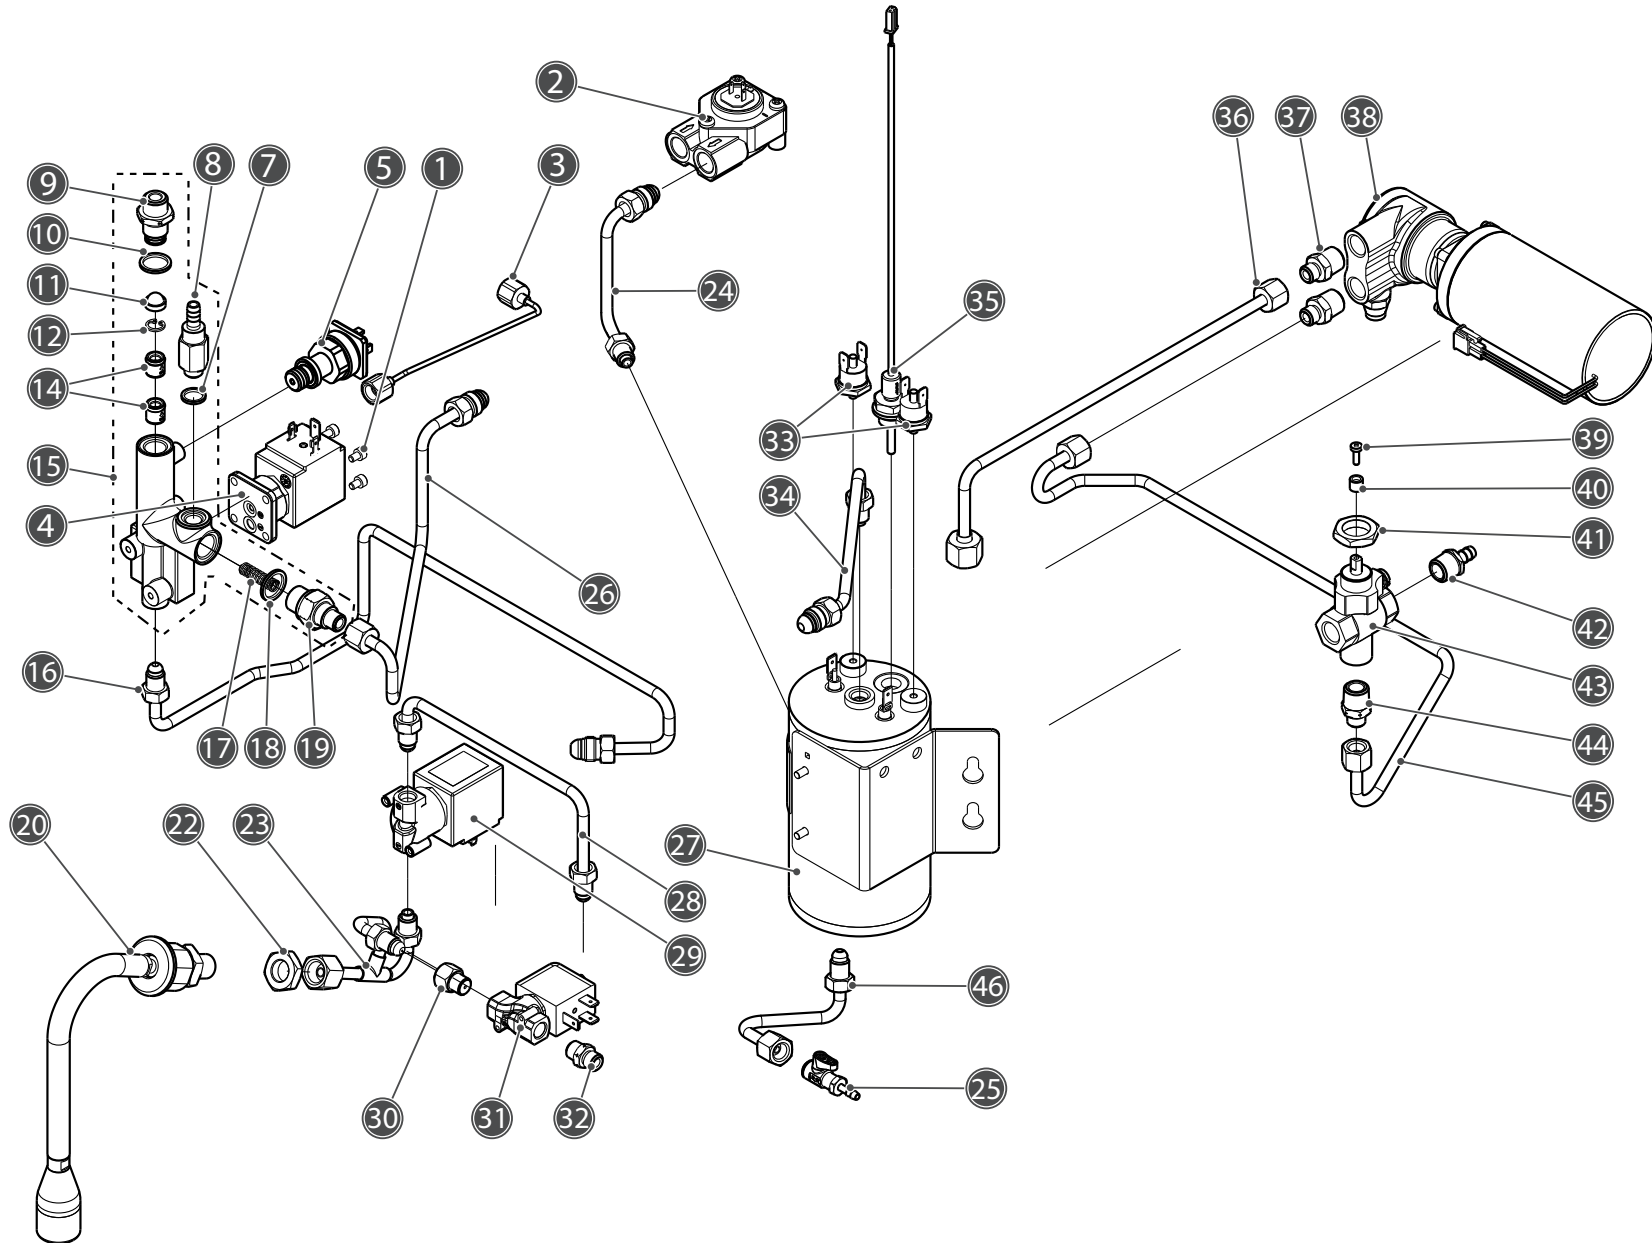

SEGUE / CONTINUE ---->

POGGIA TAZZE / CUP HOLDER

CALDAIA VAPORE / STEAM BOILER

RIF. POS.	CODICE CODE	DESCRIZIONE	DESCRIPTION	NOTE NOTES
1	10063140	ASSIEME VALVOLA ANTIRISUCCHIO RUBINETTO	TAP AIR-RELIEF VALVE KIT	
2	10005012D	TUBO VALVOLA SICUREZZA CALDAIA SERVIZI YOU SILEN	YOU SAFETY VALVE BOILER PIPE	
3	10853132	RACCORDO DRITTO PORTAGOMMA F1/2" RESC.14MM OT58	"STRAIGHT FITTING 1/2""F"	
4	10652092B	VALVOLA SFIATO CALDAIA C/PORTAGOMMA OT57	ANTI VACUUM VALVE	
5	10113049	TERMOSTATO 135° A RIARMO MANUALE UL-IEC	SAFETY THERMOSTAT 135° IEC-UL	
6	10112284A	SONDA NTC 3.3K 100°1/4"M AISI316L ES.1	TEMPERATURE PROBE 100° 1/4"M AISI316L	
7	10005006C	TUBO VAPORE ACQUA MISCELATA YOU SILENT	YOU MIXED WATER STEAM PIPE	
8	10853067A	PESCANTE DRITTO.1/4"M-3/8"M CILINDRICO OT57	YOU STRAIGHT DIP PIPE 1/4"M-3/8"M	
9	10402764C	LANCIA VAPORE YOU	YOU STEAM WAND	
10	10853112B	DADO RACCORDO 1/4" ES.20X6MM GR.	HEXAGON NUT 1/4"	
11	10005018C	TUBO LANCIA VAPORE YOU SILENT	YOU STEAM WAND PIPE	
12	10005026B	TUBO COLLEGAMENTO RUBINETTO 3VIE/SCARICO YOU	YOU CONNECTION OUTLET-3WAYS TAP PIPE	
13	10805572	DADO 3/8" ES22 H5 OTTONE	NUT 3/8 BRASS HEXAGONAL	
14	10857066A	RACCORDO 8-1/8" GOM.MAS.OT57	ELBOW FITTING 8-1/8M	
15	10401420	RUBINETTO SFERA 1/4"F/M-CONICA CW511L	AP 1/8" M/F CW511L	
16A	10001900B	CALDAIA VERTICALE D100 1LT C/RES 230V 1570W	YOU BOILER D100 1LT W/HE 230V 1570W	
16B	10001902B	CALD.V.D100 1L C/RES 110-120V 1570W	YOU BOILER D100 1LT W/HE 110-120V 1570W	USA/TAIWAN VERSION
16C	10001910A	CALD.VER.D100 1LT C/RES 100V 1450W JAP	YOU BOILER D100 1LT W/HE 100V 1450W JAP	JAPAN VERSION
17	10302126	ELETTROVALVOLA 3VIE 1/8" 24VDC D2,3 X356 9W	3WAYS SOLENOID VALVE 24VDC D2,3 X356 9W	
18	10005004D	TUBO ELETTROVALVOLA VAPORE YOU SILENT	YOU STEAM SOLENOID VALVE PIPE	
19	10112864	SONDA LIVELLO TL10/B 96 MM AISI	TEFLON LEVEL PROBE 96MM	
20	10853030	RONDELLA RAME 1/8" D.10,3X14X1MM RIC.	"COPPER WASHER 1/8"" D10.3 x 14 x 1"	
21	10652194	VALV.D7/CS SIC.3/8 T2,4PED+ASME	SAFETY VALVE 3/8" T2,4	
23	10255130A	RACCORDO GOMITO 5092 RAME C/PORT.D8	COPPER ANGLE FITTING	
24	10608020	TRASD.PRESS.0-4BARUL1/4"METRI-PACK	PRESSURE PROBE 0/4BAR 1/4" UL METRI-PACK	
25	10852180	RONDELLA RAME 1/4" 13.5X19X1.5	COPPER WASHER 1/4 13,5X19X1,5	
26	10853170	RACCORDO L 1/4" CONICO C/PORTAGOMMA	CONICAL L FITTING 1/4" HOSE CONNECTOR D6	
27	10502046	RONDELLA PTFE D10X6X2mm PER TUBO TRASD.	PRESSURE PROBE WASHER D10X6X2	