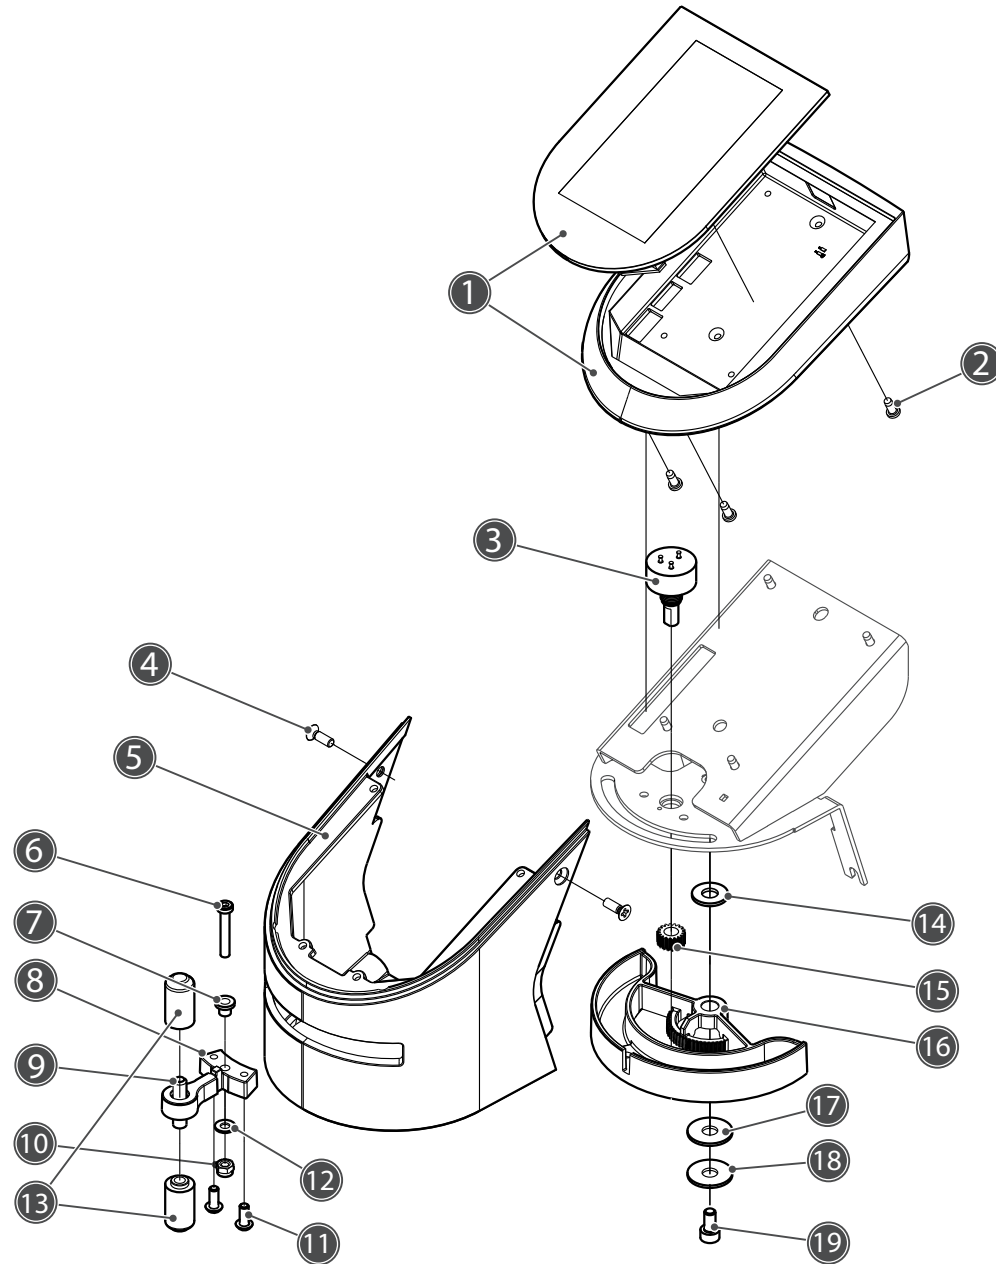

SEGUE / CONTINUE ---->

POGGIA TAZZE / CUP HOLDER

CALDAIA VAPORE / STEAM BOILER

RIF. POS.	CODICE CODE	DESCRIZIONE	DESCRIPTION	NOTE NOTES
1	10063140	ASSIEME VALVOLA ANTIRISUCCHIO RUBINETTO	TAP AIR-RELIEF VALVE KIT	
2	10005012D	TUBO VALVOLA SICUREZZA CALDAIA SERVIZI YOU SILEN	YOU SAFETY VALVE BOILER PIPE	
3	10853132	RACCORDO DRITTO PORTAGOMMA F1/2" RESC.14MM OT58	"STRAIGHT FITTING 1/2""F"	
4	10652092B	VALVOLA SFIATO CALDAIA C/PORTAGOMMA OT57	ANTI VACUUM VALVE	
5	10113049	TERMOSTATO 135° A RIARMO MANUALE UL-IEC	SAFETY THERMOSTAT 135° IEC-UL	
6	10112284A	SONDA NTC 3.3K 100°1/4"M AISI316L ES.1	TEMPERATURE PROBE 100° 1/4"M AISI316L	
7	10005006C	TUBO VAPORE ACQUA MISCELATA YOU SILENT	YOU MIXED WATER STEAM PIPE	
8	10853067A	PESCANTE DRITTO.1/4"M-3/8"M CILINDRICO OT57	YOU STRAIGHT DIP PIPE 1/4"M-3/8"M	
9	10402764C	LANCIA VAPORE YOU	YOU STEAM WAND	
10	10853112B	DADO RACCORDO 1/4" ES.20X6MM GR.	HEXAGON NUT 1/4"	
11	10005018C	TUBO LANCIA VAPORE YOU SILENT	YOU STEAM WAND PIPE	
12	10005026B	TUBO COLLEGAMENTO RUBINETTO 3VIE/SCARICO YOU	YOU CONNECTION OUTLET-3WAYS TAP PIPE	
13	10805572	DADO 3/8" ES22 H5 OTTONE	NUT 3/8 BRASS HEXAGONAL	
14	10857066A	RACCORDO 8-1/8" GOM.MAS.OT57	ELBOW FITTING 8-1/8M	
15	10401420	RUBINETTO SFERA 1/4"F/M-CONICA CW511L	AP 1/8" M/F CW511L	
16A	10001900B	CALDAIA VERTICALE D100 1LT C/RES 230V 1570W	YOU BOILER D100 1LT W/HE 230V 1570W	
16B	10001902B	CALD.V.D100 1L C/RES 110-120V 1570W	YOU BOILER D100 1LT W/HE 110-120V 1570W	USA/TAIWAN VERSION
16C	10001910A	CALD.VER.D100 1LT C/RES 100V 1450W JAP	YOU BOILER D100 1LT W/HE 100V 1450W JAP	JAPAN VERSION
17	10302126	ELETTROVALVOLA 3VIE 1/8" 24VDC D2,3 X356 9W	3WAYS SOLENOID VALVE 24VDC D2,3 X356 9W	
18	10005004D	TUBO ELETTROVALVOLA VAPORE YOU SILENT	YOU STEAM SOLENOID VALVE PIPE	
19	10112864	SONDA LIVELLO TL10/B 96 MM AISI	TEFLON LEVEL PROBE 96MM	
20	10853030	RONDELLA RAME 1/8" D.10,3X14X1MM RIC.	"COPPER WASHER 1/8"" D10.3 x 14 x 1"	
21	10652194	VALV.D7/CS SIC.3/8 T2,4PED+ASME	SAFETY VALVE 3/8" T2,4	
23	10255130A	RACCORDO GOMITO 5092 RAME C/PORT.D8	COPPER ANGLE FITTING	
24	10608020	TRASD.PRESS.0-4BARUL1/4"METRI-PACK	PRESSURE PROBE 0/4BAR 1/4" UL METRI-PACK	
25	10852180	RONDELLA RAME 1/4" 13.5X19X1.5	COPPER WASHER 1/4 13,5X19X1,5	
26	10853170	RACCORDO L 1/4" CONICO C/PORTAGOMMA	CONICAL L FITTING 1/4" HOSE CONNECTOR D6	
27	10502046	RONDELLA PTFE D10X6X2mm PER TUBO TRASD.	PRESSURE PROBE WASHER D10X6X2	